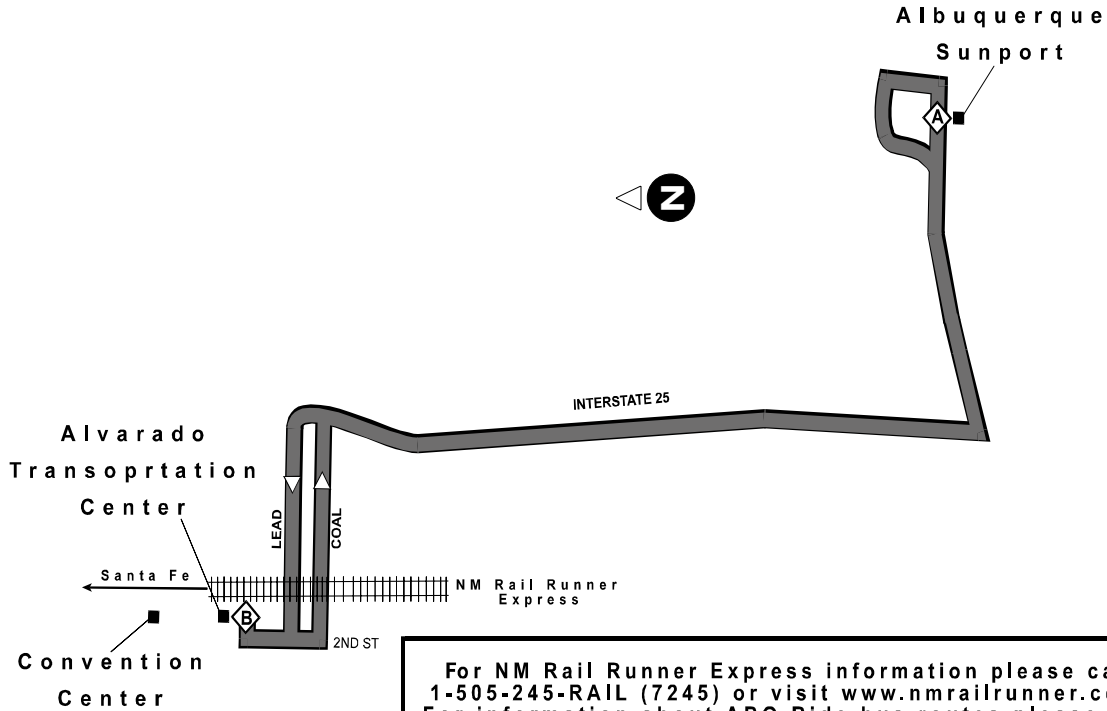

# Route 350 | Ruta 350 Airport | Downtown - Nonstop Express

Eff. 12/19/2009

For NM Rail Runner Express information please call 1-505-245-RAIL (7245) or visit [www.nmrailrunner.com](http://www.nmrailrunner.com).  
For information about ABQ Ride bus routes please call 311 (505-768-2000) or visit [www.cabq.gov/abqride](http://www.cabq.gov/abqride).

## Route 350 Weekday - Northbound

AIRPORT (A)	ALVARADO TRANSPORTATION CENTER (B)	NORTHBOUND TRAIN DEPARTURE
5:50a	6:05a	6:15a
7:01a	7:16a	7:26a
10:10a	10:25a	10:35a
3:48p	4:03p	4:13p
4:57p	5:12p	5:22p
6:08p	6:23p	6:33p

## Route 350 Weekday - Southbound

SOUTHBOUND TRAIN ARRIVAL	ALVARADO TRANSPORTATION CENTER (B)	AIRPORT (A)
6:28a	6:33a	6:48a
7:34a	7:39a	7:54a
8:48a	8:53a	9:08a
1:00p	1:05p	1:20p
5:36p	5:41p	5:56p
6:43p	6:48p	7:03p
7:59p	8:04p	8:19p