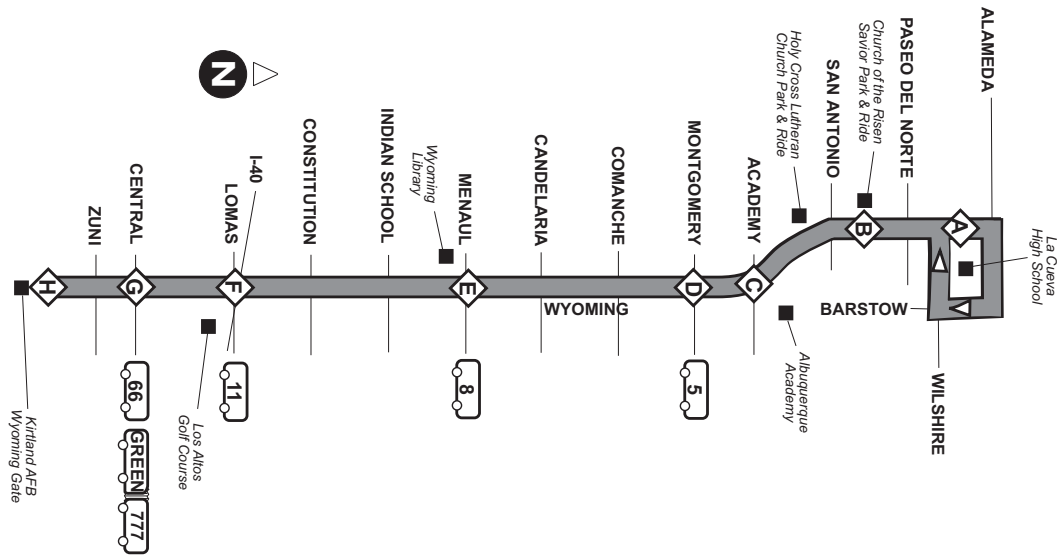

Route / Ruta 31 Wyoming Blvd.

Effective: January 2012

Route 31 - Saturday Southbound

WYOMING GATE	WYOMING & CENTRAL	WYOMING & LOMAS	WYOMING & MENAUL	WYOMING & MONTGOMERY	WYOMING & ACADEMY	CHURCH OF THE RISEN SAVIOR P&R	WYOMING @ LA CUEVA HS
H	G	F	E	D	C	B	A
8:47a	8:43a	8:39a	8:34a	8:28a
9:45a	9:41a	9:38a	9:32a	9:26a
10:28a	10:13a	10:10a	10:04a	10:37a	10:32a	10:22a	10:26a
11:15a	11:00a	10:53a	10:47a	11:24a	11:19a	11:07a	11:11a
11:55a	11:40a	11:33a	11:26a	12:04p	11:59a	11:42a	11:47a
12:45p	12:30p	12:23p	12:16p	12:58p	12:54p	12:37p	12:41p
1:25p	1:10p	1:03p	1:00p	1:34p	1:29p	1:12p	1:17p
2:15p	2:00p	1:53p	1:46p	2:24p	2:19p	2:02p	2:11p
3:00p	2:45p	2:38p	2:31p	3:09p	3:04p	2:47p	2:51p
3:43p	3:28p	3:21p	3:14p	3:52p	3:47p	3:30p	3:34p
4:30p	4:15p	4:08p	4:01p	4:39p	4:34p	4:17p	4:23p
.....
.....	6:40p	6:35p	6:18p	6:22p

Route 31 - Saturday Northbound

WYOMING GATE	WYOMING & CENTRAL	WYOMING & LOMAS	WYOMING & MENAUL	WYOMING & MONTGOMERY	WYOMING & ACADEMY	CHURCH OF THE RISEN SAVIOR P&R	WYOMING @ LA CUEVA HS
H	G	F	E	D	C	B	A
8:12a	8:14a	8:18a	8:22a	8:27a
9:09a	9:11a	9:14a	9:21a	9:26a
9:56a	9:58a	10:01a	10:08a	10:13a	10:17a	10:22a	10:26a
10:41a	10:43a	10:46a	10:53a	10:58a	11:02a	11:07a	11:11a
11:21a	11:23a	11:26a	11:33a	11:38a	11:42a	11:47a	11:51a
12:11p	12:13p	12:16p	12:23p	12:28p	12:32p	12:37p	12:41p
12:51p	12:53p	12:56p	1:03p	1:08p	1:12p	1:17p	1:21p
1:41p	1:43p	1:46p	1:53p	1:58p	2:02p	2:07p	2:11p
2:21p	2:23p	2:26p	2:33p	2:38p	2:42p	2:47p	2:51p
3:11p	3:13p	3:16p	3:23p	3:28p	3:32p	3:37p	3:41p
3:53p	3:55p	3:58p	4:05p	4:10p	4:14p	4:19p	4:23p
4:34p	4:36p	4:39p	4:46p	4:51p
5:15p	5:17p	5:20p	5:27p	5:32p
6:22p	6:24p	6:27p	6:34p	6:39p