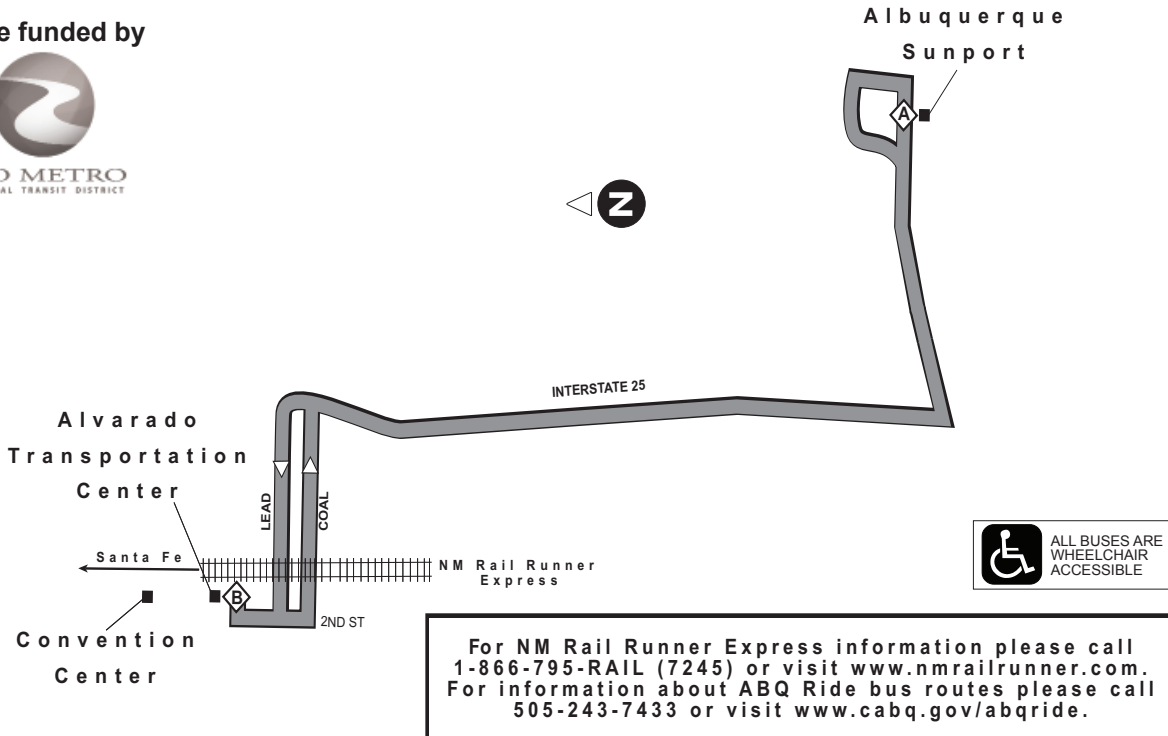

# Route / Ruta 250 (Formerly #350)

**Effective 8/27/2011**

## Downtown - Sunport Nonstop Express

Route funded by

For NM Rail Runner Express information please call 1-866-795-RAIL (7245) or visit [www.nmrailrunner.com](http://www.nmrailrunner.com).  
 For information about ABQ Ride bus routes please call 505-243-7433 or visit [www.cabq.gov/abqride](http://www.cabq.gov/abqride).

### Route 250 Weekday - Northbound

AIRPORT A	ALVARADO TRANSPORTATION CENTER B	NORTHBOUND TRAIN DEPARTURE
9:10a	9:25a	9:35a
3:55p	4:10p	4:20p
5:10p	5:25p	5:35p
6:17p	6:32p	6:42p

### Route 250 Weekday - Southbound

SOUTHBOUND TRAIN ARRIVAL	ALVARADO TRANSPORTATION CENTER B	AIRPORT A
7:26a	7:31a	7:46a
8:47a	8:52a	9:07a
2:37p	2:42p	2:57p
5:45p	5:50p	6:05p
6:57p	7:02p	7:17p
8:12p	8:17p	8:32p