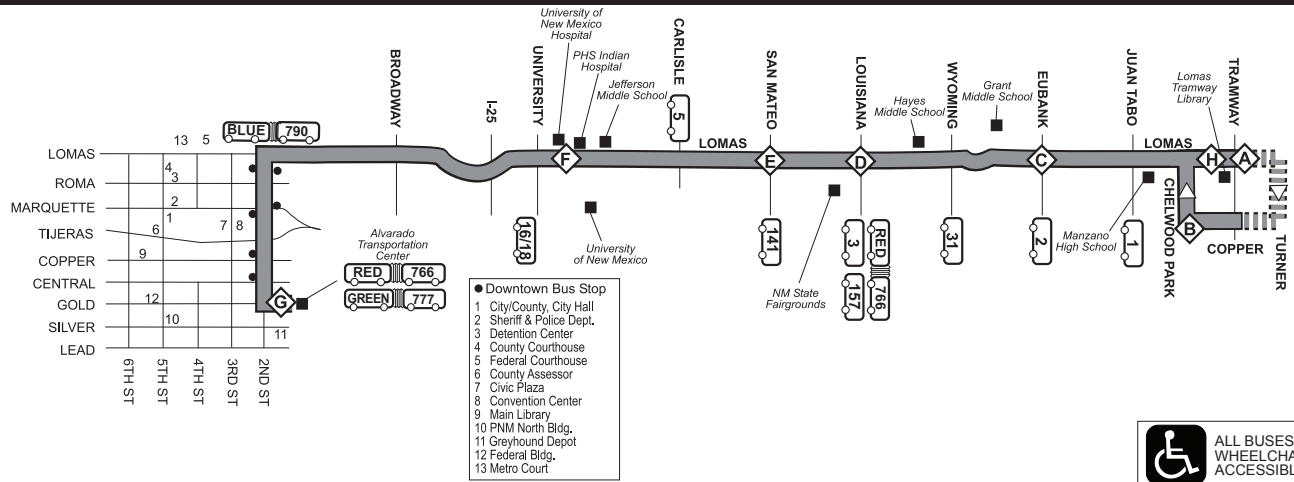

Route 11 / Ruta 11 Lomas Blvd.

Effective 8/27/2011

Route 11 - Saturday Westbound

Stop	6:57a	7:03a	7:09a	7:15a	7:18a	7:25a	7:38a
ALVARADO TRANSPORTATION CENTER							
UNM HOSPITAL							
LOMAS & SAN MATEO							
LOMAS & LOUISIANA							
LOMAS & EUBANK							
COPPER & CHELWOOD PARK							
LOMAS & TRAMWAY							
6:57a	7:03a	7:09a	7:15a	7:18a	7:25a	7:38a	
7:32a	7:38a	7:44a	7:50a	7:53a	8:00a	8:13a	
8:04a	8:10a	8:16a	8:22a	8:25a	8:32a	8:45a	
8:39a	8:45a	8:51a	8:57a	9:00a	9:07a	9:20a	
9:14a	9:20a	9:26a	9:32a	9:35a	9:42a	9:55a	
9:48a	9:54a	10:00a	10:07a	10:10a	10:17a	10:30a	
10:23a	10:29a	10:35a	10:42a	10:45a	10:52a	11:05a	
10:58a	11:04a	11:11a	11:18a	11:21a	11:28a	11:41a	
11:34a	11:40a	11:47a	11:55a	11:58a	12:05p	12:18p	
12:09p	12:15p	12:22p	12:30p	12:33p	12:40p	12:53p	
12:43p	12:49p	12:56p	1:04p	1:07p	1:14p	1:27p	
1:19p	1:25p	1:32p	1:40p	1:43p	1:50p	2:03p	
1:54p	2:01p	2:08p	2:16p	2:19p	2:26p	2:38p	
2:30p	2:37p	2:44p	2:51p	2:54p	3:01p	3:13p	
3:05p	3:12p	3:19p	3:26p	3:29p	3:36p	3:48p	
3:40p	3:47p	3:54p	4:01p	4:04p	4:11p	4:23p	
4:14p	4:21p	4:28p	4:35p	4:38p	4:45p	4:57p	
4:50p	4:57p	5:04p	5:11p	5:14p	5:21p	5:33p	
5:25p	5:32p	5:38p	5:45p	5:48p	5:55p	6:07p	
6:01p	6:07p	6:13p	6:20p	6:23p	6:30p	6:42p	
6:36p	6:42p	6:48p	6:55p	6:58p	7:05p	7:17p	
7:11p	7:17p	7:23p	7:30p	7:33p	7:40p	7:52p	
7:46p	7:52p	7:58p	8:05p	8:08p	8:15p	8:27p	