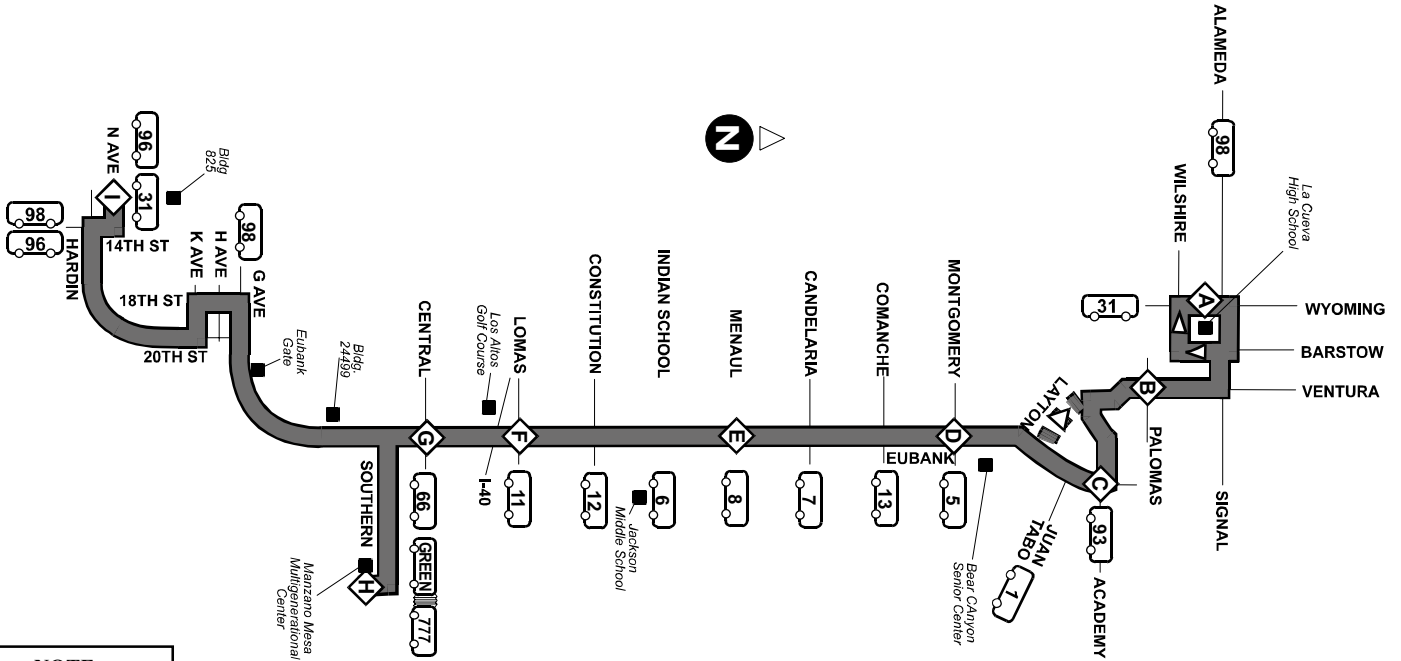

Route 2 / Ruta 2 Eubank Blvd.

Effective 12/19/2009

NOTE:
People without proper military clearance and identification may not be allowed to enter Kirtland Air Force Base.

NOTE:
Personas sin la debida autorización y identificación militares no podrán ser autorizados a entrar en la base aérea de Kirtland

Route 2 - Weekday Southbound

Route 2 - Weekday Northbound

WYOMING @ LA CUEVA HS	VENTURA & PALOMAS	EUBANK & ACADEMY	EUBANK & MONTGOMERY	EUBANK & MENAUL	EUBANK & LOMAS	EUBANK & CENTRAL	MANZANO MESA MULTIGENERATIONAL CENTER	BUILDING 825	NEXT TRIP INFO IF NOT ON RT 2 (SEE NOTE BELOW)
A	B	C	D	E	F	G	H	I	(Rt 31 - 704a)
6:11	6:17	6:24	6:31	6:37	6:42	6:46	...	6:59	(Rt 31 - 734a)
6:41	6:47	6:54	7:01	7:07	7:12	7:16	...	7:29	(Rt 31 - 804a)
7:11	7:17	7:24	7:31	7:37	7:42	7:46	...	7:59	
7:41	7:47	7:54	8:01	8:07	8:12	8:16	8:19	8:35	
...	...	8:30	8:35	8:42	8:46	8:51	8:54	...	
...	...	9:00	9:05	9:12	9:16	9:21	9:24	...	
...	...	10:07	10:12	10:19	10:23	10:28	10:31	...	
...	...	11:07	11:12	11:19	11:23	11:28	11:31	...	
...	...	12:07	12:12	12:19	12:23	12:28	12:31	...	
...	...	1:07	1:12	1:19	1:23	1:28	1:31	...	
...	...	2:07	2:12	2:19	2:23	2:28	2:31	...	
...	...	3:07	3:12	3:19	3:23	3:29	...	3:42	
3:13	3:19	3:26	3:32	3:37	3:41	3:47	...	4:00	(Rt 31 - 408a)
3:43	3:49	3:56	4:02	4:07	4:11	4:17	...	4:30	(Rt 31 - 438a)
4:13	4:19	4:26	4:32	4:37	4:41	4:47	...	5:00	(Rt 31 - 509a)
4:43	4:49	4:56	5:02	5:07	5:11	5:17	...	5:30	(Rt 31 - 539a)
5:13	5:19	5:26	5:32	5:37	5:43	5:49	...	6:02	(Rt 31 - 608a)
5:45	5:51	5:58	6:03	6:08	6:14	6:20	6:23	...	
...	...	6:35	6:40	6:45	6:51	6:57	...	...	

BUILDING 825	MANZANO MESA MULTIGENERATIONAL CENTER	EUBANK & CENTRAL	EUBANK & LOMAS	EUBANK & MENAUL	EUBANK & MONTGOMERY	EUBANK & ACADEMY	VENTURA & PALOMAS	WYOMING @ LA CUEVA HS
I	H	G	F	E	D	C	B	A
6:19	...	6:29	6:35	6:40	6:45	...	6:58	7:01
6:49	...	6:59	7:05	7:10	7:15	...	7:28	7:31
7:19	...	7:29	7:35	7:40	7:45	...	7:58	8:01
7:49	...	8:00	8:05	8:12	8:17	8:25	...	...
8:19	...	8:30	8:35	8:42	8:47	8:55	...	...
...	9:29	9:34	9:38	9:43	9:49	9:57	...	...
...	10:36	10:41	10:45	10:50	10:56	11:04	...	...
...	11:36	11:41	11:45	11:50	11:56	12:04	...	...
...	12:36	12:41	12:45	12:50	12:56	1:04	...	...
...	1:36	1:41	1:45	1:50	1:56	2:04	...	...
...	2:36	2:41	2:45	2:50	2:56	3:04	...	...
3:20	...	3:30	3:34	3:39	3:45	...	3:59	4:03
3:49	...	3:59	4:05	4:11	4:17	...	4:31	4:35
4:19	...	4:30	4:36	4:42	4:48	...	5:02	5:06
4:50	...	5:01	5:07	5:13	5:19	...	5:33	5:37
5:20	...	5:31	5:37	5:41	5:48	...	6:02	6:05
5:50	...	6:00	6:06	6:10	6:17	6:25	...	...
...	6:30	6:35	6:41	6:45	6:52	...	7:06	7:09

(Rt 31 - xxx) Indicates that this bus will leave Bldg 825 as the Route 31 Wyoming at the time shown.