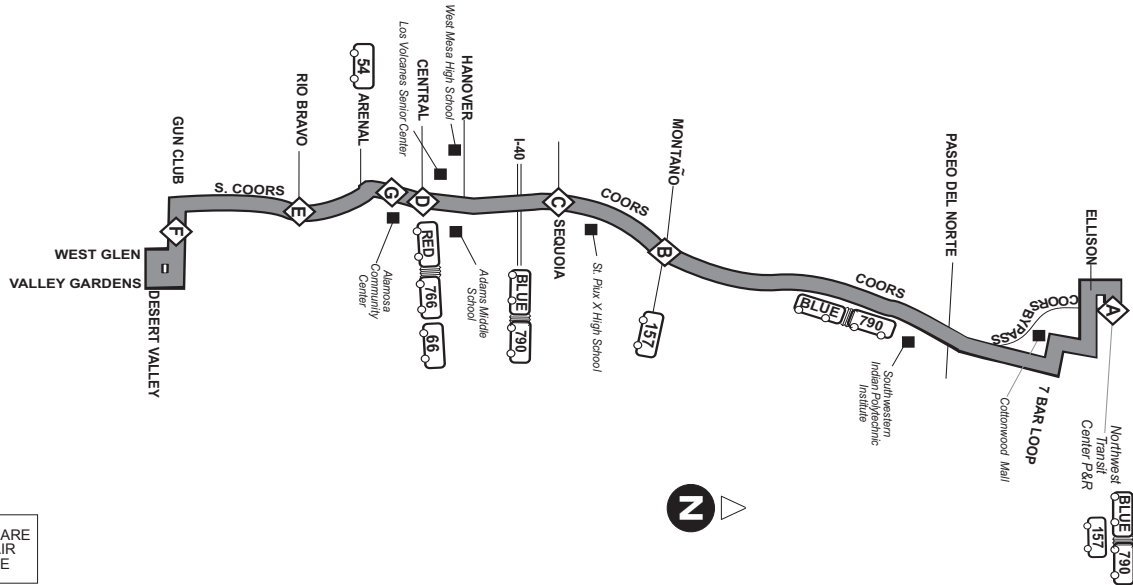

Route / Ruta 155 Coors Blvd.

Effective: 5/7/2011

Routes 155 - Saturday Southbound

STOP	STOP	STOP	STOP	STOP	STOP
A	B	C	D	E	F
6:57a	7:12a	7:17a	7:25a	7:34a	7:38a
7:42a	7:57a	8:02a	8:10a	8:19a	8:23a
8:27a	8:42a	8:47a	8:55a	9:04a	9:08a
9:11a	9:26a	9:31a	9:40a	9:49a	9:53a
9:56a	10:11a	10:16a	10:25a	10:35a	10:39a
10:42a	10:57a	11:03a	11:10a	11:21a	11:25a
11:27a	11:42a	11:48a	11:55a	12:06p	12:10p
12:11p	12:26p	12:32p	12:40p	12:50p	12:54p
12:56p	1:12p	1:17p	1:25p	1:35p	1:39p
1:41p	1:57p	2:02p	2:10p	2:20p	2:24p
2:24p	2:40p	2:45p	2:56p	3:06p	3:10p
3:09p	3:25p	3:30p	3:41p	3:51p	3:55p
3:54p	4:10p	4:15p	4:26p	4:36p	4:40p
4:39p	4:55p	5:00p	5:11p	5:21p	5:25p
5:24p	5:40p	5:45p	5:56p	6:05p	6:09p
6:13p	6:28p	6:32p	6:40p	6:48p	6:52p
6:58p	7:13p	7:17p	7:25p	7:33p	7:37p
7:43p	7:58p	8:02p	8:10p	8:18p	8:22p
8:28p	8:43p	8:47p	8:55p	9:03p	9:07p
9:28p	9:43p	9:47p	9:55p	10:03p	10:07p

Routes 155 - Saturday Northbound

STOP	STOP	STOP	STOP	STOP	STOP
F	E	D	C	B	A
7:44a	7:51a	8:00a	8:10a	8:16a	8:31a
8:39a	8:46a	8:55a	9:05a	9:11a	9:26a
9:24a	9:31a	9:40a	9:50a	9:56a	10:11a
10:09a	10:16a	10:25a	10:34a	10:40a	10:55a
10:53a	11:00a	11:10a	11:18a	11:24a	11:39a
11:37a	11:45a	11:55a	12:03p	12:09p	12:24p
12:24p	12:32p	12:40p	12:50p	12:57p	1:13p
1:09p	1:17p	1:25p	1:35p	1:42p	1:58p
1:54p	2:02p	2:10p	2:20p	2:27p	2:43p
2:39p	2:47p	2:55p	3:05p	3:12p	3:28p
3:24p	3:32p	3:40p	3:50p	3:57p	4:13p
4:07p	4:15p	4:25p	4:36p	4:41p	4:57p
4:52p	5:00p	5:10p	5:21p	5:26p	5:42p
5:37p	5:45p	5:55p	6:06p	6:11p	6:27p
6:24p	6:31p	6:40p	6:48p	6:53p	7:08p
7:09p	7:16p	7:25p	7:33p	7:38p	7:53p
7:54p	8:01p	8:10p	8:18p	8:23p	8:38p

Routes 155 - Sunday Southbound

STOP	STOP	STOP	STOP	STOP
A	B	C	D	G
1009a	1024a	1030a	1039a	1041a
1054a	1109a	1115a	1124a	1126a
1139a	1154a	1200p	1209p	1211p
1224p	1239p	1245p	1254p	1256p
109p	124p	130p	139p	141p
154p	209p	215p	224p	226p
239p	254p	300p	309p	311p
324p	339p	345p	354p	356p
409p	424p	430p	439p	441p

Routes 155 - Sunday Northbound

STOP	STOP	STOP	STOP	STOP
G	D	C	B	A
1000a	1002a	1011a	1018a	1033a
1045a	1047a	1056a	1103a	1118a
1130a	1132a	1141a	1148a	1203p
1215p	1217p	1226p	1233p	1248p
100p	102p	111p	118p	133p
145p	147p	156p	203p	218p
230p	232p	241p	248p	303p
315p	317p	326p	333p	348p
400p	402p	411p	418p	433p

NO SERVICE TO GUN CLUB OR RIO BRAVO ON SUNDAYS