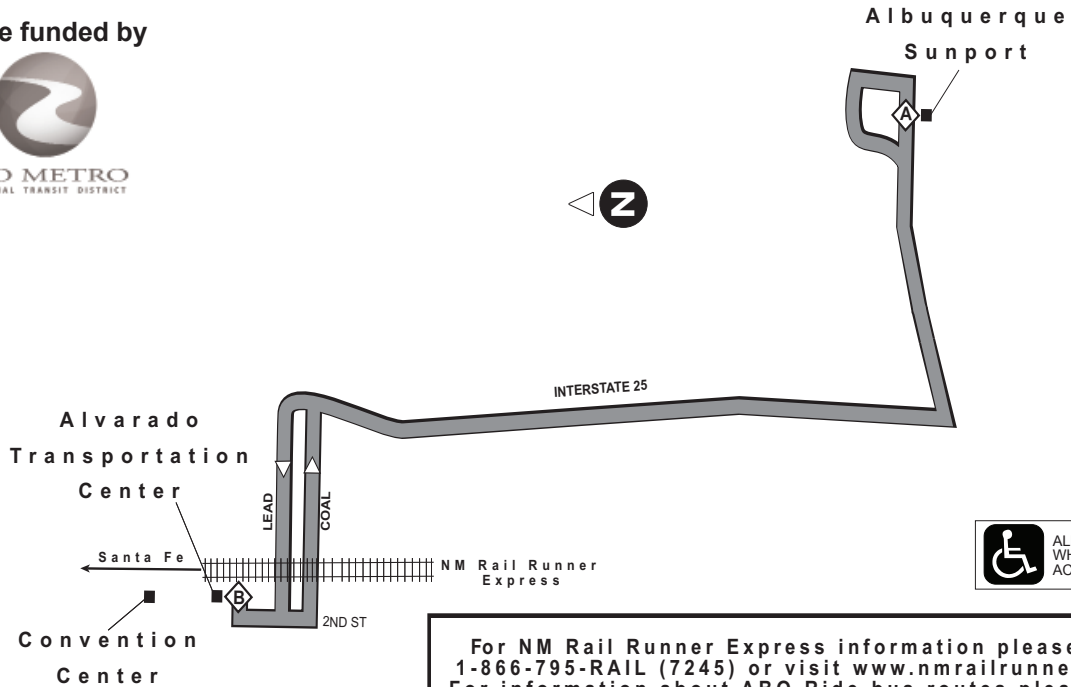

Route / Ruta 250

Effective: 5/19/2012

Downtown - Sunport Nonstop Express

Route funded by

For NM Rail Runner Express information please call 1-866-795-RAIL (7245) or visit www.nmrailrunner.com.
For information about ABQ Ride bus routes please call 505-243-7433 or visit www.cabq.gov/abqride.

Route 250 Weekday - Northbound

AIRPORT (A)	ALVARADO TRANSPORTATION CENTER (B)	NORTHBOUND TRAIN DEPARTURE
9:10a	9:25a	9:35a
3:55p	4:10p	4:20p
5:04p	5:19p	5:29p
6:05p	6:20p	6:42p

Route 250 Weekday - Southbound

SOUTHBOUND TRAIN ARRIVAL	ALVARADO TRANSPORTATION CENTER (B)	AIRPORT (A)
7:15a	7:20a	7:35a
8:44a	8:49a	9:04a
2:37p	2:42p	2:57p
5:45p	5:50p	6:05p
6:20p	6:25p	6:40p
6:57p	7:02p	7:17p
8:13p	8:17p	8:32p