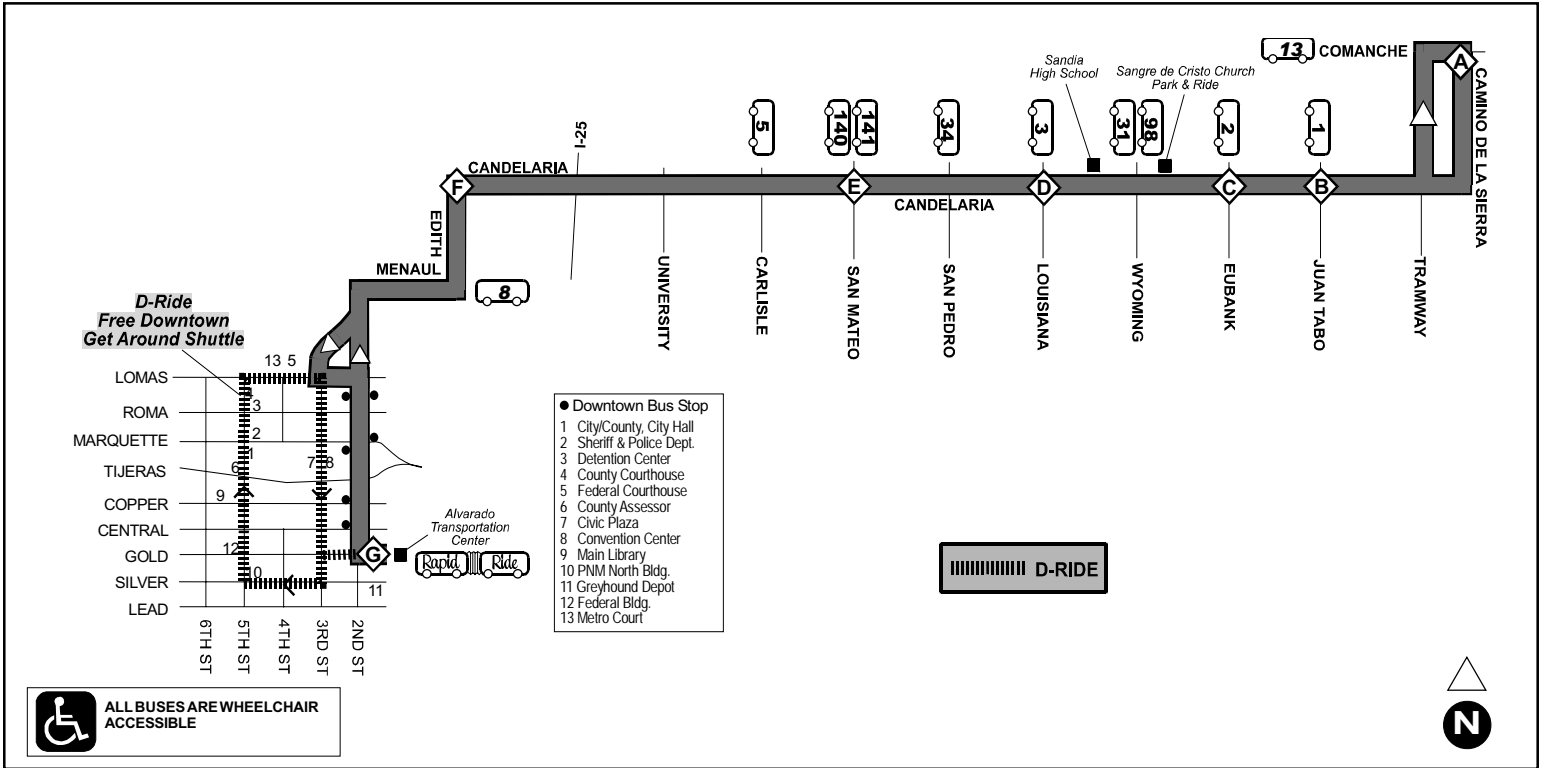

Route 7 | Ruta 7 - Candelaria

Effective 12/19/2009

Route 7 - Weekday Westbound

A	B	C	D	E	F	G
CAMINO DE LA SIERRA & COMANCHE	CANDELAIA & JUAN TABO	CANDELAIA & EUBANK	CANDELAIA & LOUISIANA	CANDELAIA & SAN MATEO	EDITH & CANDELAIA	ALVARADO TRANSPORTATION CENTER
635a	645a	648a	655a	659a	707a	715a
709a	719a	722a	729a	733a	741a	749a

Route 7 - Weekday Eastbound

G	F	E	D	C	B	A
ALVARADO TRANSPORTATION CENTER	EDITH & CANDELAIA	CANDELAIA & SAN MATEO	CANDELAIA & LOUISIANA	CANDELAIA & EUBANK	CANDELAIA & JUAN TABO	CAMINO DE LA SIERRA & COMANCHE
230p	238p	248p	251p	258p	301p	308p
525p	533p	543p	546p	553p	556p	603p