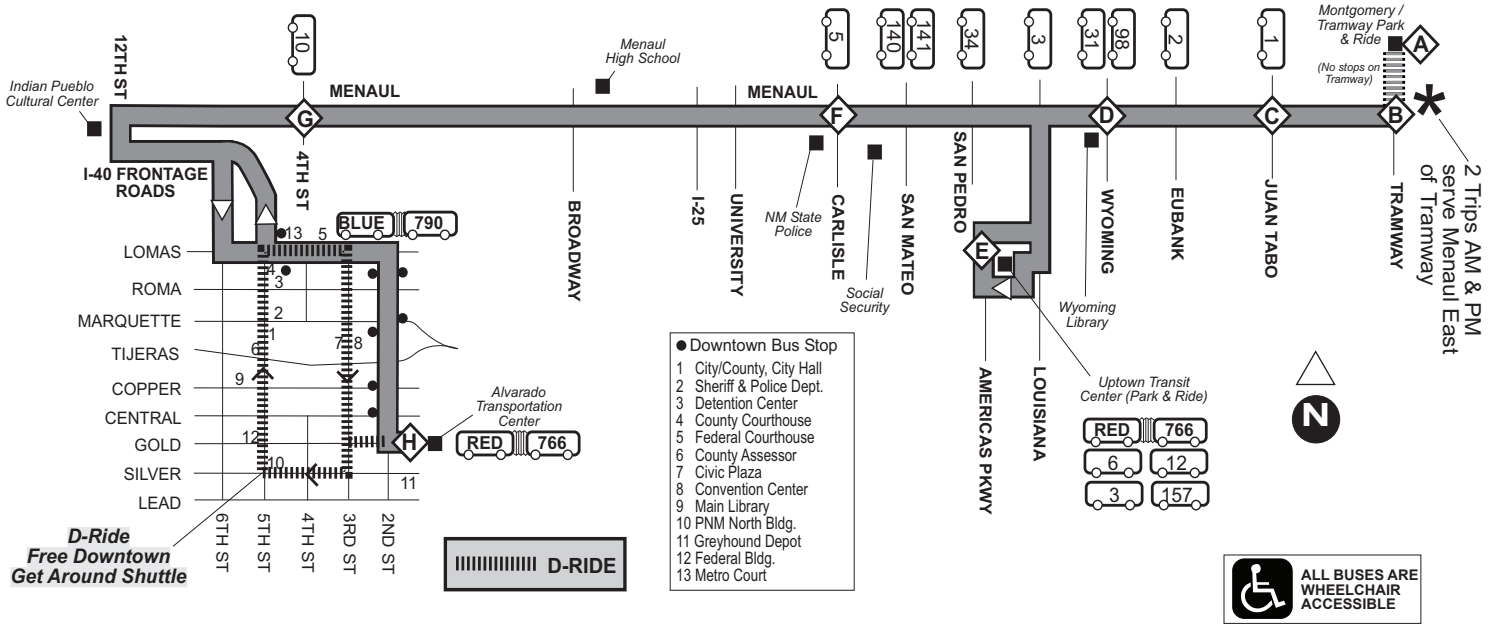

Route 8 / Ruta 8 Menaul Blvd.

Effective 1/29/2011

Route 8 - Weekday Westbound

MONTGOMERY / TRAMWAY PAR	MENAU & TRAMWAY	MENAU & JUAN TABO	MENAU & WYOMING	UPTOWN TRANSIT CENTER PAR	MENAU & CARLISLE	MENAU & 4TH STREET	ALVARADO TRANSPORTATION CENTER
A	B	C	D	E	F	G	H
5:28a	5:31a	5:35a	5:42a	5:48a	5:59a	6:06a	6:20a
5:55a	5:58a	6:02a	6:09a	6:15a	6:26a	6:33a	6:47a
6:20a	6:23a	6:27a	6:34a	6:40a	6:53a	7:03a	7:17a
6:39a	6:43a	6:47a	6:54a	7:00a	7:13a	7:23a	7:39a
7:09a	7:13a	7:17a	7:24a	7:30a	7:42a	7:51a	8:05a
*7:26a	7:31a	7:35a	7:42a	7:48a	8:00a	8:09a	8:23a*
*7:59a	8:04a	8:08a	8:15a	8:21a	8:33a	8:42a	8:56a*
8:29a	8:33a	8:37a	8:44a	8:50a	9:02a	9:11a	9:25a
8:50a	8:54a	8:58a	9:05a	9:11a	9:23a	9:32a	9:46a
9:16a	9:20a	9:24a	9:31a	9:37a	9:49a	9:58a	10:12a
9:43a	9:47a	9:51a	9:58a	10:04a	10:16a	10:25a	10:39a
10:05a	10:09a	10:13a	10:20a	10:26a	10:39a	10:48a	11:02a
10:33a	10:37a	10:41a	10:48a	10:55a	11:09a	11:18a	11:32a
10:57a	11:01a	11:05a	11:12a	11:19a	11:33a	11:42a	11:56a
11:22a	11:26a	11:30a	11:37a	11:44a	11:58a	12:07p	12:21p
11:53a	11:57a	12:01p	12:08p	12:15p	12:29p	12:38p	12:52p
12:19p	12:23p	12:27p	12:34p	12:41p	12:55p	1:04p	1:18p
12:47p	12:51p	12:55p	1:02p	1:09p	1:23p	1:32p	1:46p
1:12p	1:16p	1:20p	1:27p	1:34p	1:48p	1:57p	2:11p
1:35p	1:39p	1:43p	1:50p	1:57p	2:11p	2:20p	2:34p
2:01p	2:05p	2:09p	2:16p	2:23p	2:37p	2:46p	3:01p
2:23p	2:27p	2:31p	2:38p	2:45p	2:59p	3:08p	3:23p
2:49p	2:53p	2:57p	3:04p	3:11p	3:25p	3:34p	3:49p
3:14p	3:18p	3:22p	3:29p	3:36p	3:50p	3:59p	4:14p
3:40p	3:44p	3:48p	3:55p	4:02p	4:16p	4:25p	4:40p
4:05p	4:09p	4:13p	4:20p	4:27p	4:41p	4:50p	5:05p
4:30p	4:34p	4:38p	4:45p	4:52p	5:06p	5:15p	5:30p
4:55p	4:59p	5:03p	5:10p	5:17p	5:31p	5:40p	5:55p
5:20p	5:24p	5:28p	5:35p	5:42p	5:57p	6:07p	6:23p
5:45p	5:49p	5:53p	6:00p	6:07p	6:22p	6:32p	6:48p
6:10p	6:14p	6:18p	6:25p	6:32p	6:47p	6:55p	7:09p
6:35p	6:39p	6:43p	6:50p	6:57p	7:12p	7:20p	7:34p
6:58p	7:02p	7:06p	7:13p	7:20p	7:35p	7:43p	7:57p
7:25p	7:28p	7:32p	7:38p	7:44p	7:55p	8:02p	8:16p
8:11p	8:14p	8:18p	8:24p	8:30p	8:41p	8:48p	9:02p
8:55p	8:58p	9:02p	9:08p	9:14p	9:25p	9:32p	9:46p

Route 8 - Weekday Eastbound