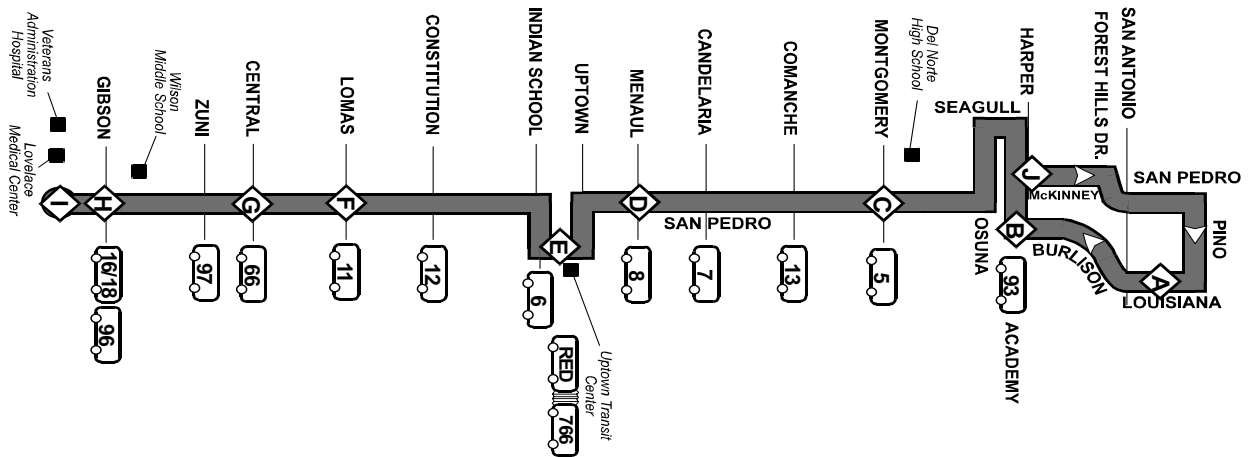

ALL BUSES ARE WHEELCHAIR ACCESSIBLE

Route 34 - Weekday Southbound

VA HOSPITAL	SAN PEDRO & GIBSON	SAN PEDRO & CENTRAL	SAN PEDRO & LOMAS	UPTOWN TRANSIT CENTER	SAN PEDRO & MENAUL	SAN PEDRO & MONTGOMERY	BURLISON & ACADEMY	LOUISIANA & PINO
7:22a	7:20a	7:15a	7:12a	7:06a	7:03a	6:57a	6:51a	6:46a
7:52a	7:50a	7:45a	7:42a	7:36a	7:33a	7:27a	7:21a	7:16a

Route 34 - Weekday Northbound

LOUISIANA & PINO	HARPER & MCKINNEY	SAN PEDRO & MONTGOMERY	SAN PEDRO & MENAUL	UPTOWN TRANSIT CENTER	SAN PEDRO & LOMAS	SAN PEDRO & CENTRAL	SAN PEDRO & GIBSON	VA HOSPITAL
5:13p	5:06p	4:59p	4:56p	4:54p	4:48p	4:45p	4:42p	4:40p
5:39p	5:32p	5:25p	5:22p	5:20p	5:14p	5:11p	5:08p	5:06p