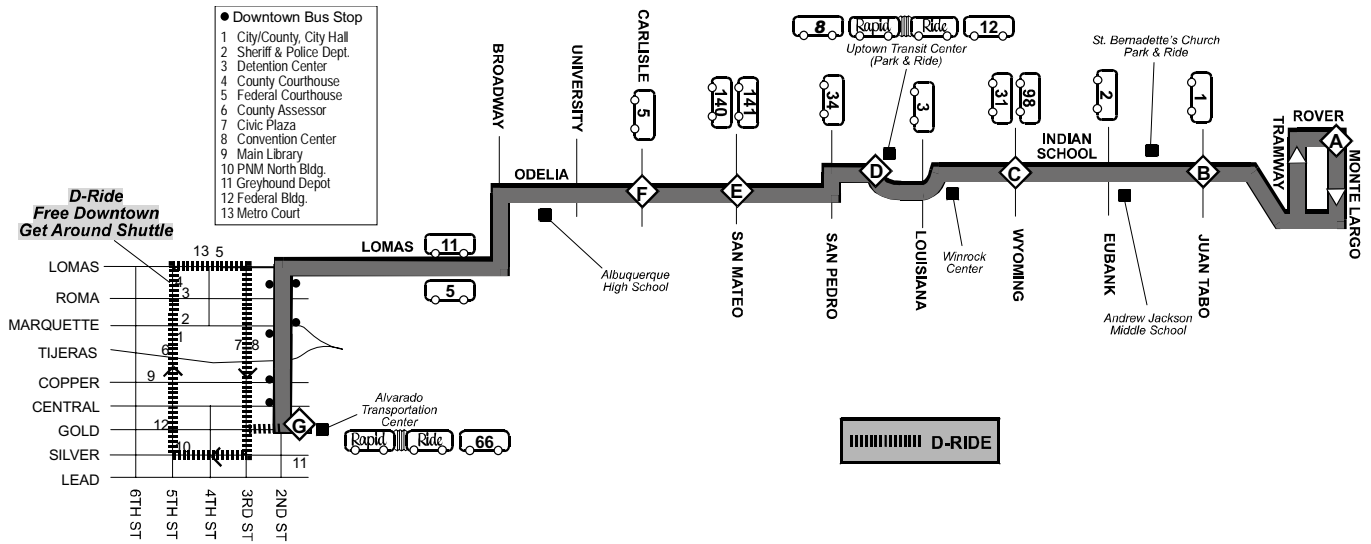

Route 6 | Ruta 6 Indian School Rd

Effective 12/19/2009

ALL BUSES ARE WHEELCHAIR ACCESSIBLE

Route 6 - Weekday Westbound

MONTE LARGO & ROVER	INDIAN SCHOOL & JUAN TABO	INDIAN SCHOOL & WYOMING	UPTOWN TRANSIT CENTER	INDIAN SCHOOL & SAN MATEO	INDIAN SCHOOL & CARLISLE	ALVARADO TRANSPORTATION CENTER
A	B	C	D	E	F	G
608a	614a	622a	626a	633a	637a	648a
708a	714a	722a	726a	733a	737a	748a

Route 6 - Weekday Eastbound

ALVARADO TRANSPORTATION CENTER	INDIAN SCHOOL & CARLISLE	INDIAN SCHOOL & SAN MATEO	UPTOWN TRANSIT CENTER	INDIAN SCHOOL & WYOMING	INDIAN SCHOOL & JUAN TABO	MONTE LARGO & ROVER
G	F	E	D	C	B	A
454p	511p	515p	522p	526p	534p	541p
526p	542p	546p	553p	557p	605p	612p