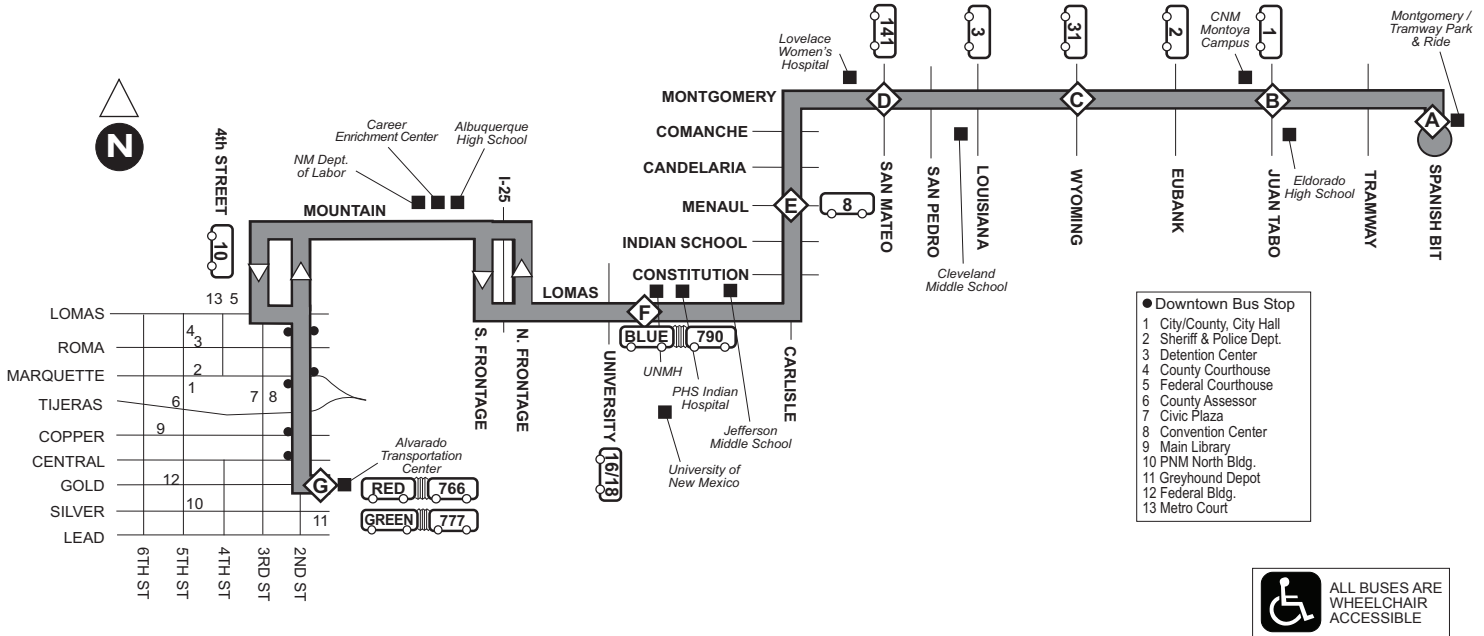

Route 5 / Ruta 5 Montgomery Blvd. / Carlisle Blvd.

Effective 1/29/2011

Route 5 - Saturday West / Southbound

Station	8:03a	8:06a	8:12a	8:18a	8:29a	8:37a	8:51a
ALVARADO TRANSPORTATION CENTER (G)							
UNIVERSITY OF NM HOSPITAL (F)							
CARLISLE & MENAUL (E)							
MONTGOMERY & SAN MATEO (D)							
MONTGOMERY & WYOMING (C)							
MONTGOMERY & JUAN TABO (B)							
MONTGOMERY TRAMWAY PAR (A)							
	8:43a	8:46a	8:52a	8:58a	9:09a	9:17a	9:31a
	9:23a	9:26a	9:32a	9:38a	9:49a	9:57a	10:11a
	10:03a	10:06a	10:12a	10:18a	10:29a	10:37a	10:51a
	10:39a	10:42a	10:48a	10:54a	11:05a	11:13a	11:27a
	11:23a	11:26a	11:32a	11:39a	11:50a	11:58a	12:12p
	12:03p	12:06p	12:12p	12:20p	12:31p	12:39p	12:53p
	12:43p	12:46p	12:52p	1:00p	1:12p	1:19p	1:33p
	1:23p	1:26p	1:32p	1:40p	1:52p	1:59p	2:13p
	2:03p	2:06p	2:12p	2:20p	2:32p	2:39p	2:53p
	2:43p	2:46p	2:52p	3:00p	3:12p	3:19p	3:32p
	3:23p	3:26p	3:32p	3:40p	3:52p	3:59p	4:12p
	4:03p	4:06p	4:12p	4:20p	4:32p	4:39p	4:52p
	4:43p	4:46p	4:51p	4:58p	5:10p	5:17p	5:30p
	5:23p	5:26p	5:31p	5:38p	5:49p	5:56p	6:09p
	6:03p	6:06p	6:11p	6:18p	6:28p	6:35p	6:48p
	6:43p	6:46p	6:51p	6:58p	7:08p	7:15p	7:28p

Route 5 - Saturday North / Eastbound

Station	8:21a	8:33a	8:41a	8:50a	8:58a	9:04a	9:08a
MONTGOMERY TRAMWAY PAR (A)							
MONTGOMERY & JUAN TABO (B)							
MONTGOMERY & WYOMING (C)							
MONTGOMERY & SAN MATEO (D)							
CARLISLE & MENAUL (E)							
UNIVERSITY OF NM HOSPITAL (F)							
ALVARADO TRANSPORTATION CENTER (G)							
	9:01a	9:13a	9:21a	9:30a	9:38a	9:44a	9:48a
	9:39a	9:51a	9:59a	10:08a	10:16a	10:22a	10:26a
	10:18a	10:30a	10:38a	10:47a	10:55a	11:01a	11:05a
	10:55a	11:07a	11:15a	11:25a	11:34a	11:41a	11:45a
	11:35a	11:47a	11:55a	12:05p	12:14p	12:21p	12:25p
	12:14p	12:26p	12:35p	12:45p	12:54p	1:01p	1:05p
	12:54p	1:06p	1:15p	1:25p	1:34p	1:41p	1:45p
	1:36p	1:48p	1:57p	2:07p	2:16p	2:23p	2:27p
	2:15p	2:27p	2:36p	2:46p	2:55p	3:02p	3:06p
	2:56p	3:08p	3:17p	3:27p	3:36p	3:43p	3:47p
	3:37p	3:49p	3:57p	4:07p	4:16p	4:22p	4:26p
	4:21p	4:33p	4:41p	4:50p	4:59p	5:05p	5:09p
	5:01p	5:13p	5:21p	5:30p	5:39p	5:45p	5:49p
	5:41p	5:53p	6:01p	6:10p	6:18p	6:24p	6:28p

Route 5 - Sunday West / Southbound

Station	8:30a	8:33a	8:38a	8:44a	8:55a	9:02a	9:16a
	9:10a	9:13a	9:18a	9:24a	9:35a	9:42a	9:56a
	9:50a	9:53a	9:58a	10:04a	10:15a	10:22a	10:36a
	10:30a	10:33a	10:38a	10:44a	10:55a	11:02a	11:16a
	11:10a	11:13a	11:18a	11:24a	11:35a	11:42a	11:56a
	11:50a	11:53a	11:58a	12:05p	12:16p	12:24p	12:38p
	12:30p	12:33p	12:38p	12:45p	12:56p	1:04p	1:18p
	1:10p	1:13p	1:18p	1:25p	1:36p	1:44p	1:58p
	1:50p	1:53p	1:58p	2:05p	2:16p	2:24p	2:38p
	2:30p	2:33p	2:38p	2:45p	2:56p	3:04p	3:18p
	3:10p	3:13p	3:18p	3:25p	3:36p	3:44p	3:58p
	3:50p	3:53p	3:58p	4:05p	4:16p	4:24p	4:38p
	4:30p	4:33p	4:38p	4:45p	4:56p	5:04p	5:18p
	5:10p	5:13p	5:18p	5:24p	5:35p	5:42p	5:56p

Route 5 - Sunday North / Eastbound