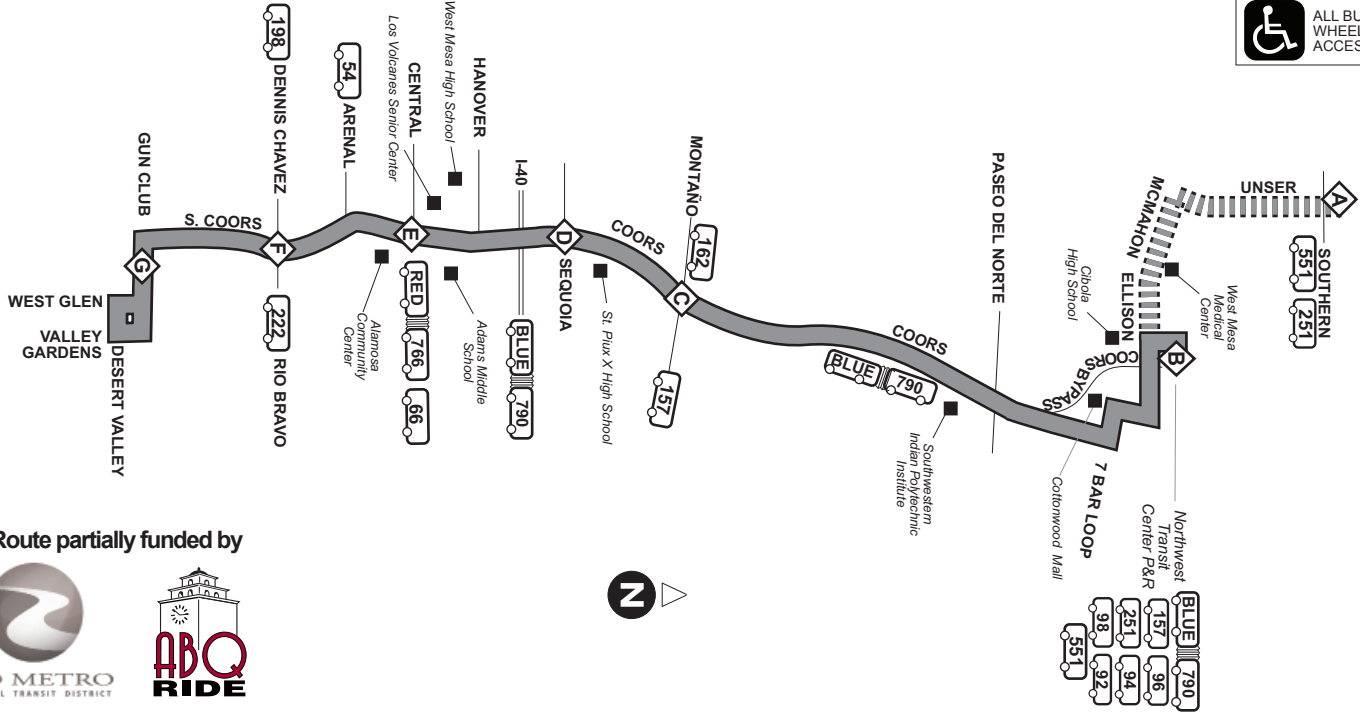

Route / Ruta 155 Coors Blvd.

Effective: January 2012

Route partially funded by

Route 155 - Weekday Southbound

STATION	A	B	C	D	E	F	G
SOUTHERN & UNSER	5:38a	5:53a	6:09a	6:14a	6:23a	6:34a	6:39a
NORTHWEST TRANSIT CENTER P & R	6:16a	6:31a	6:47a	6:52a	7:01a	7:12a	7:17a
COORS & MONTANO	6:46a	7:01a	7:17a	7:22a	7:32a	7:43a	7:48a
COORS & SEQUOIA	7:18a	7:33a	7:49a	7:54a	8:04a	8:15a	8:20a
COORS & CENTRAL	7:52a	8:07a	8:23a	8:28a	8:38a	8:49a	8:54a
COORS & RIO BRAVO	...	8:37a	8:53a	8:58a	9:08a	9:19a	9:24a
COORS & GUN CLUB	...	9:07a	9:23a	9:28a	9:38a	9:49a	9:54a
COORS & MONTANO	...	9:37a	9:53a	9:58a	10:08a	10:19a	10:24a
COORS & SEQUOIA	...	10:07a	10:23a	10:28a	10:38a	10:49a	10:54a
COORS & CENTRAL	...	10:37a	10:53a	10:58a	11:08a	11:19a	11:24a
COORS & RIO BRAVO	...	11:07a	11:23a	11:28a	11:38a	11:49a	11:54a
COORS & GUN CLUB	...	11:37a	11:53a	11:58a	12:08p	12:19p	12:24p
COORS & MONTANO	...	12:07p	12:23p	12:28p	12:39p	12:50p	12:55p
COORS & SEQUOIA	...	12:37p	12:53p	12:58p	1:09p	1:20p	1:25p
COORS & CENTRAL	...	1:07p	1:23p	1:28p	1:39p	1:50p	1:55p
COORS & RIO BRAVO	...	1:37p	1:53p	1:58p	2:09p	2:20p	2:25p
COORS & GUN CLUB	...	2:08p	2:24p	2:29p	2:40p	2:51p	2:56p
COORS & MONTANO	...	2:38p	2:54p	2:59p	3:10p	3:21p	3:27p
COORS & SEQUOIA	...	3:08p	3:24p	3:29p	3:40p	3:53p	3:59p
COORS & CENTRAL	...	3:37p	3:55p	4:00p	4:11p	4:24p	4:30p
COORS & RIO BRAVO	...	4:06p	4:24p	4:29p	4:40p	4:53p	4:59p
COORS & GUN CLUB	...	4:38p	4:56p	5:01p	5:12p	5:25p	5:31p
COORS & MONTANO	4:53p	5:08p	5:26p	5:31p	5:42p	5:55p	6:01p
COORS & SEQUOIA	5:22p	5:37p	5:55p	6:00p	6:11p	6:24p	6:30p
COORS & CENTRAL	5:55p	6:10p	6:28p	6:33p	6:42p	6:53p	6:59p
COORS & RIO BRAVO	...	6:40p	6:56p	7:01p	7:10p	7:21p	7:27p
COORS & GUN CLUB	...	7:19p	7:35p	7:40p	7:49p	8:00p	8:06p
COORS & MONTANO	...	8:03p	8:19p	8:24p	8:33p	8:44p	8:50p
COORS & SEQUOIA	...	8:41p	8:57p	9:02p	9:11p	9:22p	9:28p
COORS & CENTRAL	...	9:39p	9:55p	10:00p	10:09p	10:20p	10:26p

Route 155 - Weekday Northbound