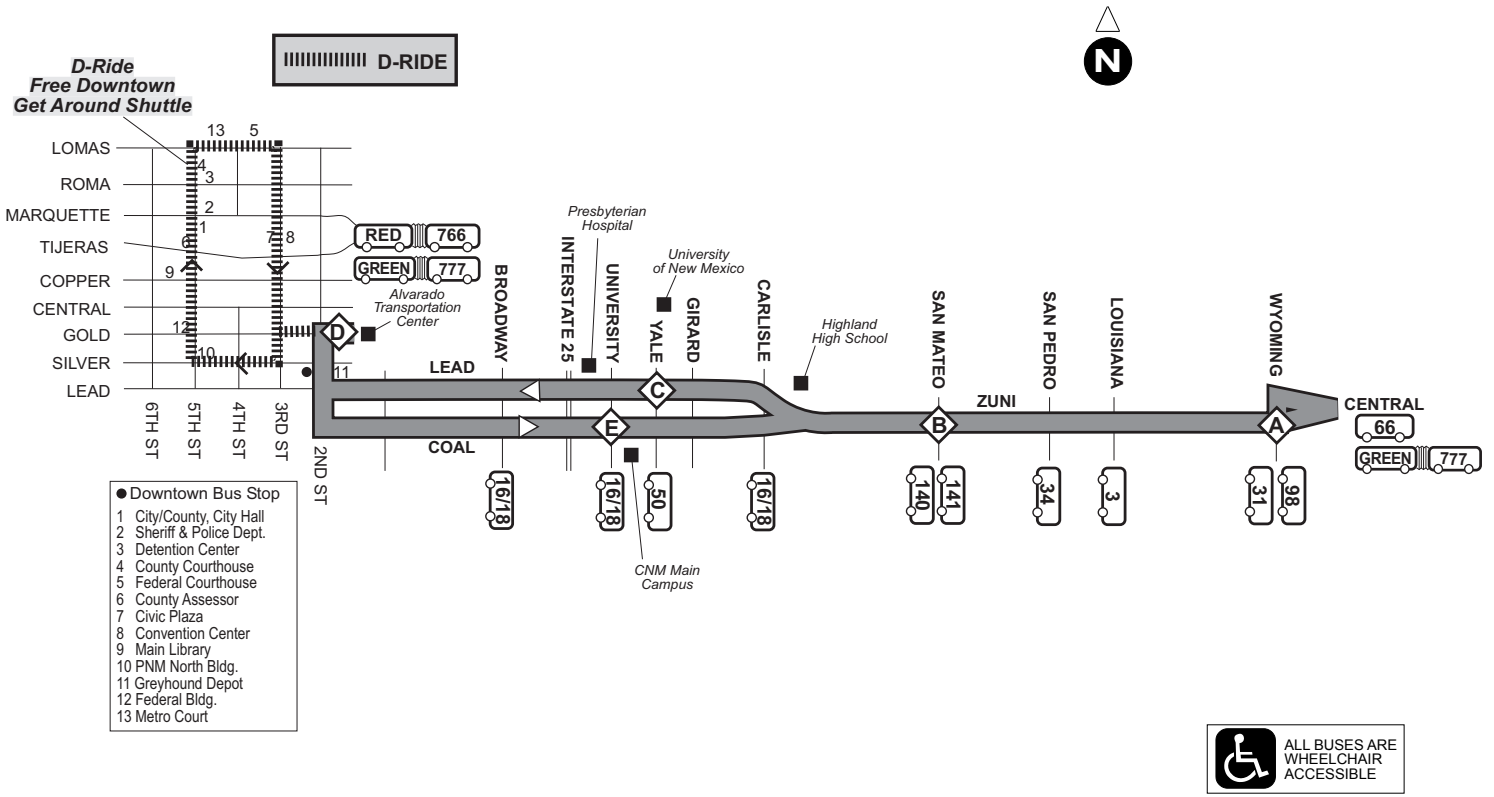

Route 97 / Ruta 97 Zuni Rd.

Effective 12/19/2009

Route 97 - Weekday Westbound

ALVARADO TRANSPORTATION CENTER	LEAD & YALE	ZUNI & SAN MATEO	ZUNI & WYOMING
D	C	B	A
654a	642a	636a	630a
754a	742a	736a	730a
854a	842a	836a	830a
954a	942a	936a	930a
1054a	1042a	1036a	1030a
1154a	1142a	1136a	1130a
1254p	1242p	1236p	1230p
154p	142p	136p	130p
254p	242p	236p	230p
356p	344p	338p	330p
456p	444p	438p	430p
556p	544p	538p	530p
656p	644p	638p	630p

Route 97 - Weekday Eastbound

ZUNI & WYOMING	ZUNI & SAN MATEO	UNIVERSITY & COAL	ALVARADO TRANSPORTATION CENTER
A	B	E	D
628a	622a	614a	606a
728a	722a	714a	706a
828a	822a	814a	806a
928a	922a	914a	906a
1028a	1022a	1014a	1006a
1128a	1122a	1114a	1106a
1228p	1222p	1214p	1206p
128p	122p	114p	106p
228p	222p	214p	206p
328p	322p	314p	306p
428p	422p	414p	406p
528p	522p	514p	506p
628p	622p	614p	606p