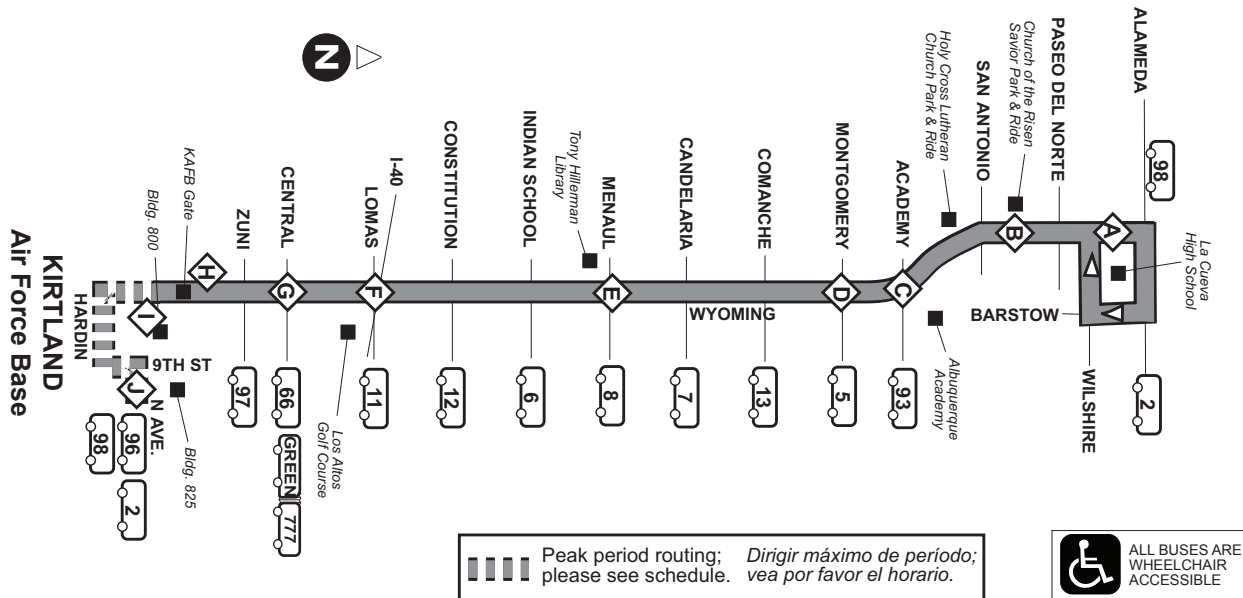

Route / Ruta 31 Wyoming Blvd.

Effective: January 2012

NOTE:
People without proper military clearance and identification may not be allowed to enter Kirtland Air Force Base.

NOTE:
Personas sin la debida autorización y de identificación militar no pueden ser autorizados a entrar en la Base Aérea Kirtland.

Peak period routing; please see schedule. *Dirigir máximo de periodo; vea por favor el horario.*

Route 31- Weekday Southbound

Route 31 - Weekday Northbound

WYOMING @ LA CUEVA HS	CHURCH OF THE RISEN SAVIOR P&R	WYOMING & ACADEMY	WYOMING & MONTGOMERY	WYOMING & MENAUL	WYOMING & LOMAS	WYOMING & CENTRAL	WYOMING GATE	BUILDING 800	BUILDING 825	NEXT TRIP INFO IF NOT ON RT 31 (SEE NOTE BELOW)
A	B	C	D	E	F	G	H	I	J	
5:30a	5:36a	5:41a	5:45a	5:51a	5:57a	6:00a	.....	.....	6:12a	(Rt 2- 6:19)
6:03a	6:09a	6:14a	6:18a	6:24a	6:30a	6:33a	.....	.....	6:45a	(Rt 2- 6:49)
6:33a	6:39a	6:44a	6:48a	6:54a	7:00a	7:03a	.....	.....	7:15a	(Rt 2- 7:19)
7:03a	7:09a	7:14a	7:18a	7:24a	7:30a	7:33a	.....	.....	7:45a	(Rt 2- 7:49)
7:33a	7:39a	7:44a	7:48a	7:54a	8:00a	8:03a	.....	.....	8:15a	(Rt 2- 8:19)
8:02a	8:08a	8:13a	8:17a	8:23a	8:29a	8:32a	.....	.....	8:43a	
8:48a	8:54a	8:59a	9:03a	9:09a	9:15a	9:18a	.....	9:25a	.....	
9:31a	9:37a	9:42a	9:46a	9:52a	9:58a	10:01a	.....	10:08a	.....	
10:15a	10:21a	10:26a	10:30a	10:36a	10:42a	10:45a	.....	10:52a	.....	
11:00a	11:06a	11:11a	11:15a	11:21a	11:27a	11:30a	.....	11:37a	.....	
11:45a	11:51a	11:56a	12:00p	12:06p	12:12p	12:15p	.....	12:22p	.....	
12:30p	12:36p	12:41p	12:45p	12:51p	12:57p	1:00p	.....	1:07p	.....	
1:15p	1:21p	1:26p	1:30p	1:36p	1:42p	1:45p	.....	1:52p	.....	
2:00p	2:06p	2:11p	2:15p	2:21p	2:27p	2:30p	.....	2:37p	.....	
2:44p	2:50p	2:55p	2:59p	3:05p	3:11p	3:14p	.....	3:21p	.....	
3:29p	3:36p	3:42p	3:46p	3:51p	3:57p	4:01p	.....	4:15p	(Rt 2- 4:19)	
4:00p	4:07p	4:13p	4:17p	4:22p	4:28p	4:32p	.....	4:46p	(Rt 2- 4:50)	
4:30p	4:37p	4:43p	4:47p	4:52p	4:58p	5:02p	.....	5:16p	(Rt 2- 5:20)	
5:00p	5:07p	5:13p	5:17p	5:22p	5:28p	5:32p	.....	5:46p	(Rt 2- 5:50)	
5:31p	5:38p	5:44p	5:48p	5:53p	5:59p	6:03p	.....	6:17p	.....	
6:12p	6:18p	6:24p	6:28p	6:33p	6:39p	6:43p	6:47p	.....	.....	
6:54p	7:00p	7:06p	7:10p	7:15p	7:21p	7:25p	7:29p	.....	.....