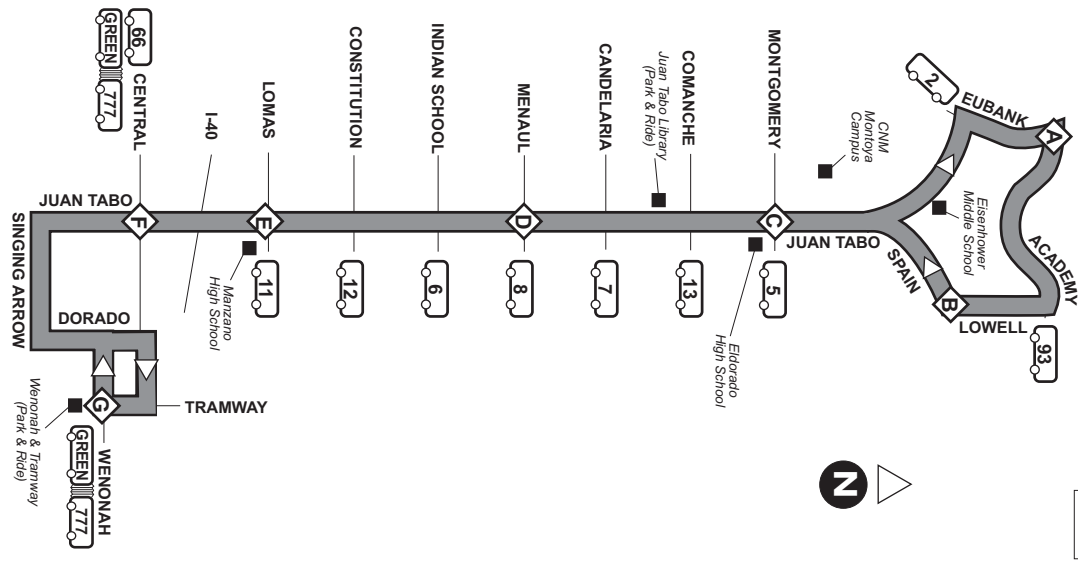

Route / Ruta 1 Juan Tabo Blvd.

Effective: January 2012

Route 1 - Weekday Southbound

EUBANK & ACADEMY	LOWELL & SPAIN	JUAN TABO & MONTGOMERY	JUAN TABO & MENAUL	JUAN TABO & LOMAS	JUAN TABO & CENTRAL	WENONAH & TRAMWAY PARK & RIDE
A	B	C	D	E	F	G
6:08a	6:12a	6:16a	6:21a	6:26a	6:30a	6:38a
6:26a	6:30a	6:34a	6:39a	6:44a	6:48a	6:56a
6:51a	6:55a	6:59a	7:04a	7:09a	7:13a	7:21a
7:23a	7:27a	7:31a	7:36a	7:41a	7:45a	7:53a
7:48a	7:52a	7:56a	8:01a	8:06a	8:10a	8:18a
8:13a	8:17a	8:21a	8:26a	8:31a	8:35a	8:43a
8:38a	8:42a	8:46a	8:51a	8:56a	9:00a	9:08a
9:28a	9:32a	9:36a	9:41a	9:46a	9:50a	9:58a
10:38a	10:42a	10:46a	10:51a	10:56a	11:00a	11:09a
11:48a	11:52a	11:55a	12:03p	12:09p	12:14p	12:23p
12:58p	1:02p	1:05p	1:13p	1:19p	1:24p	1:33p
2:08p	2:12p	2:15p	2:23p	2:29p	2:34p	2:43p
2:33p	2:37p	2:40p	2:48p	2:54p	2:59p	3:08p
2:58p	3:05p	3:09p	3:15p	3:20p	3:24p	3:33p
3:23p	3:30p	3:34p	3:40p	3:45p	3:49p	3:58p
3:48p	3:55p	3:59p	4:05p	4:10p	4:14p	4:23p
4:13p	4:20p	4:24p	4:30p	4:35p	4:39p	4:48p
4:38p	4:45p	4:49p	4:55p	5:00p	5:03p	5:12p
5:03p	5:06p	5:12p	5:18p	5:24p	5:27p	5:36p
5:28p	5:31p	5:37p	5:43p	5:49p	5:52p	6:01p
5:53p	5:56p	6:02p	6:08p	6:14p	6:17p	6:26p