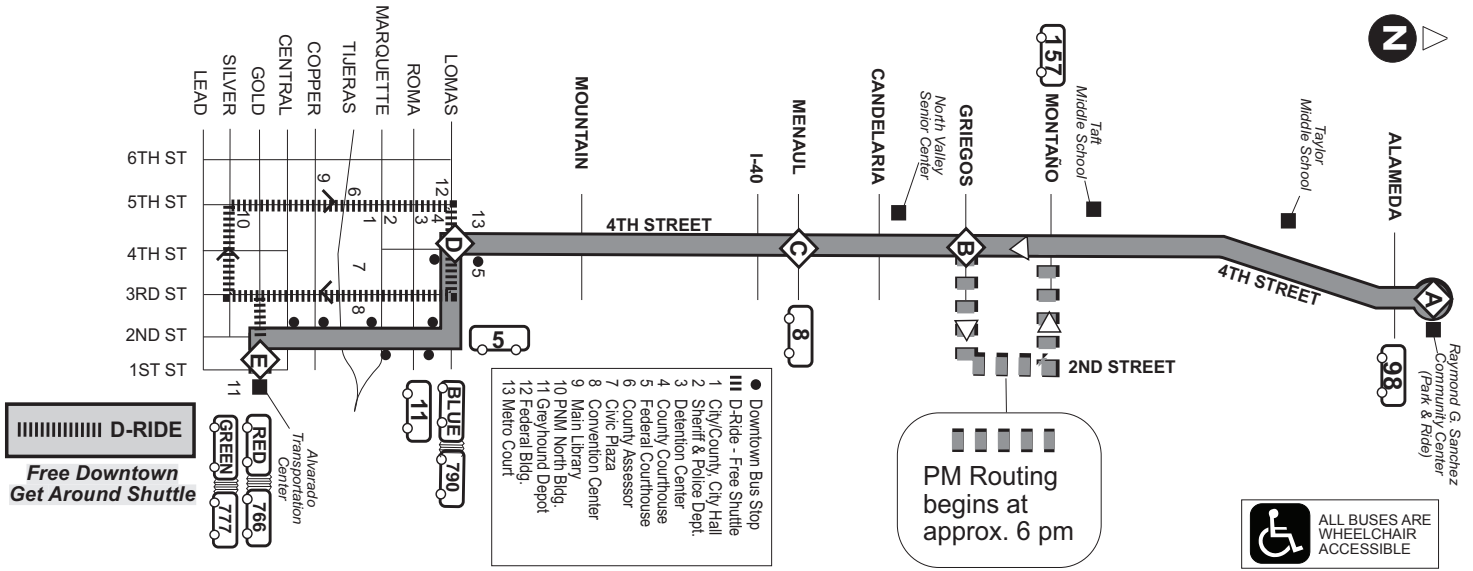

Route 10 / Ruta 10 North 4th Street

Effective 8/27/2011

Route 10 - Weekday Southbound

RAYMOND G. SANCHEZ COMMUNITY CENTER PAR	A	B	C	D	E
5:43a	6:00a	6:07a	6:13a	6:18a	6:18a
6:16a	6:33a	6:40a	6:46a	6:51a	6:51a
6:36a	6:53a	7:00a	7:06a	7:11a	7:11a
6:53a	7:10a	7:17a	7:23a	7:28a	7:28a
7:16a	7:33a	7:40a	7:46a	7:51a	7:51a
7:36a	7:53a	8:00a	8:06a	8:11a	8:11a
7:56a	8:13a	8:20a	8:26a	8:31a	8:31a
8:22a	8:39a	8:45a	8:51a	8:56a	8:56a
8:42a	8:59a	9:05a	9:11a	9:16a	9:16a
9:02a	9:19a	9:25a	9:31a	9:36a	9:36a
9:22a	9:39a	9:45a	9:51a	9:56a	9:56a
9:48a	10:05a	10:11a	10:17a	10:22a	10:22a
10:07a	10:24a	10:30a	10:36a	10:41a	10:41a
10:27a	10:44a	10:50a	10:56a	11:01a	11:01a
10:47a	11:04a	11:10a	11:16a	11:21a	11:21a
11:07a	11:24a	11:30a	11:36a	11:41a	11:41a
11:27a	11:44a	11:50a	11:56a	12:01p	12:01p
11:47a	12:04p	12:10p	12:16p	12:21p	12:21p
12:07p	12:24p	12:30p	12:36p	12:41p	12:41p
12:26p	12:43p	12:49p	12:54p	12:59p	12:59p
12:48p	1:05p	1:11p	1:16p	1:21p	1:21p
1:08p	1:25p	1:31p	1:36p	1:41p	1:41p
1:28p	1:45p	1:51p	1:56p	2:01p	2:01p
1:48p	2:05p	2:11p	2:16p	2:21p	2:21p
2:08p	2:25p	2:31p	2:36p	2:41p	2:41p
2:28p	2:45p	2:51p	2:56p	3:01p	3:01p
2:48p	3:05p	3:11p	3:16p	3:21p	3:21p
3:08p	3:25p	3:31p	3:36p	3:41p	3:41p
3:28p	3:45p	3:51p	3:56p	4:01p	4:01p
3:47p	4:04p	4:10p	4:15p	4:20p	4:20p
4:08p	4:25p	4:31p	4:36p	4:41p	4:41p
4:28p	4:45p	4:51p	4:56p	5:01p	5:01p
4:43p	5:00p	5:06p	5:11p	5:16p	5:16p
5:08p	5:25p	5:31p	5:36p	5:41p	5:41p
5:30p	5:47p	5:53p	5:58p	6:03p	6:03p
5:50p	6:07p	6:13p	6:19p	6:23p	6:23p
6:10p	6:27p	6:33p	6:39p	6:43p	6:43p
...	7:18p	7:24p	7:30p	7:34p	7:34p
...	8:00p	8:06p	8:12p	8:16p	8:16p
...	8:42p	8:47p	8:53p	8:57p	8:57p

Route 10 - Weekday Northbound