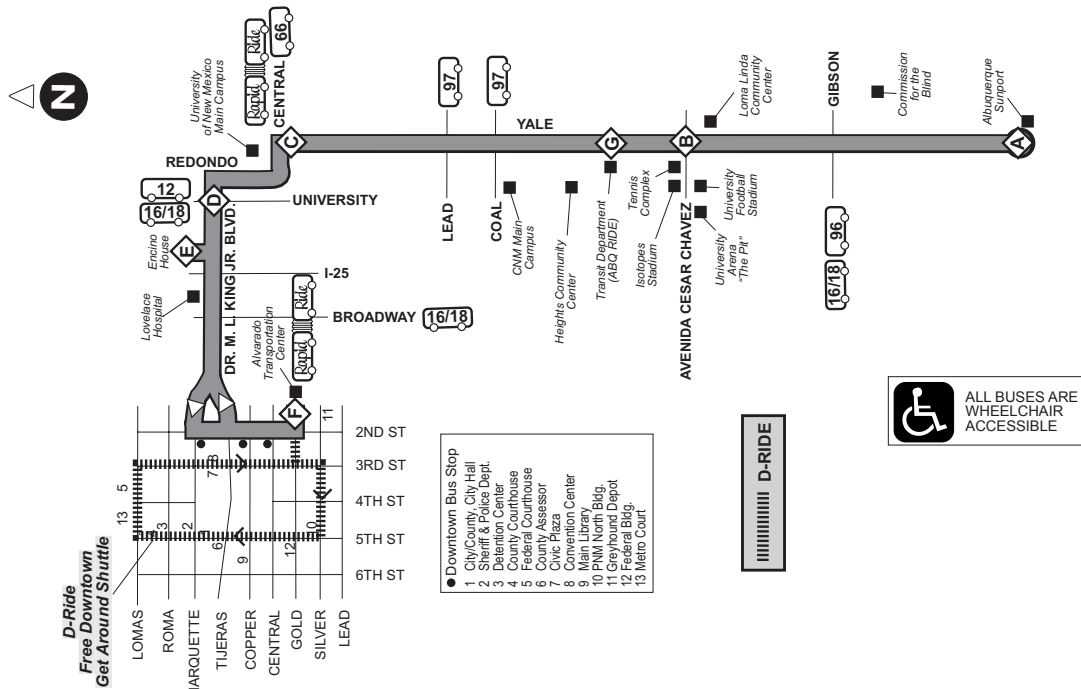

Route / Ruta 50 Airport/Downtown

Effective: January 2012

Free Downtown Shuttle

Route 50 - Weekday North / Westbound

STOP	AIRPORT	YALE & AVE. CESAR CHAVEZ	YALE & CENTRAL	MARTIN LUTHER KING JR. BLVD & UNIVERSITY	ENCINO HOUSE	ALVARADO TRANSPORTATION CENTER
STOP	A	B	C	D	E	F
7:00a	7:05a	7:09a	7:13a	.....	7:20a	
7:30a	7:37a	7:41a	7:45a	7:47a	7:55a	
8:00a	8:07a	8:11a	8:15a	.....	8:22a	
8:30a	8:37a	8:41a	8:45a	8:47a	8:55a	
9:00a	9:06a	9:10a	9:14a	.....	9:21a	
9:30a	9:36a	9:40a	9:44a	9:46a	9:54a	
10:00a	10:06a	10:10a	10:14a	.....	10:21a	
10:30a	10:36a	10:41a	10:45a	10:49a	10:57a	
11:00a	11:06a	11:11a	11:15a	.....	11:23a	
11:30a	11:36a	11:41a	11:45a	11:49a	11:57a	
12:00p	12:06p	12:11p	12:15p	.....	12:23p	
12:30p	12:38p	12:44p	12:47p	12:49p	12:58p	
1:00p	1:06p	1:12p	1:15p	.....	1:22p	
1:30p	1:38p	1:44p	1:47p	1:49p	1:58p	
2:00p	2:06p	2:12p	2:15p	.....	2:22p	
2:30p	2:37p	2:41p	2:44p	2:48p	2:57p	
3:00p	3:06p	3:12p	3:15p	.....	3:26p	
3:30p	3:37p	3:41p	3:44p	3:48p	4:01p	
4:00p	4:06p	4:12p	4:15p	.....	4:26p	
4:30p	4:37p	4:41p	4:44p	4:48p	5:01p	
5:00p	5:06p	5:12p	5:15p	.....	5:26p	
5:30p	5:37p	5:41p	5:44p	5:48p	6:01p	
6:00p	6:06p	6:12p	.....	.....	.....	
6:30p	6:36p	6:42p	.....	.....	.....	
7:00p	7:06p	7:12p	.....	.....	.....	
7:30p	7:36p	7:42p	.....	.....	.....	
8:00p	8:06p	8:12p	.....	.....	.....	

Route 50 - Weekday East / Southbound

STOP	ALVARADO TRANSPORTATION CENTER	ENCINO HOUSE	MARTIN LUTHER KING JR. BLVD & UNIVERSITY	YALE & CENTRAL	ABQ RIDE FACILITY	AIRPORT
STOP	F	E	D	C	G	A
.....	.....	.....	6:49a	6:51a	6:58a	
7:02a	7:08a	7:13a	7:17a	7:20a	7:28a	
7:32a	7:38a	7:43a	7:47a	7:50a	7:58a	
8:06a	.....	8:13a	8:17a	8:20a	8:28a	
8:31a	8:37a	8:43a	8:47a	8:50a	8:58a	
9:06a	.....	9:13a	9:17a	9:20a	9:28a	
9:31a	9:37a	9:43a	9:47a	9:50a	9:58a	
10:06a	.....	10:13a	10:17a	10:20a	10:28a	
10:33a	10:39a	10:43a	10:47a	10:50a	10:58a	
11:05a	.....	11:13a	11:17a	11:20a	11:28a	
11:33a	11:39a	11:43a	11:47a	11:50a	11:58a	
12:05p	.....	12:13p	12:17p	12:20p	12:28p	
12:33p	12:39p	12:43p	12:47p	12:50p	12:58p	
1:05p	.....	1:13p	1:17p	1:20p	1:28p	
1:33p	1:39p	1:43p	1:47p	1:50p	1:58p	
2:05p	.....	2:12p	2:16p	2:19p	2:28p	
2:33p	2:39p	2:42p	2:46p	2:49p	2:58p	
3:03p	.....	3:11p	3:15p	3:19p	3:28p	
3:31p	3:37p	3:41p	3:45p	3:49p	3:58p	
4:02p	.....	4:09p	4:14p	4:19p	4:28p	
4:31p	4:37p	4:41p	4:45p	4:49p	4:58p	
5:02p	.....	5:11p	5:15p	5:19p	5:28p	
5:33p	5:40p	5:44p	5:48p	5:51p	5:58p	
6:07p	.....	6:14p	6:18p	6:21p	6:28p	
.....	.....	.....	6:50p	6:52p	6:58p	
.....	.....	.....	7:20p	7:22p	7:28p	
.....	.....	.....	7:50p	7:52p	7:58p	

Route 50 - Saturday North / Westbound

9:45a	9:51a	9:55a	9:59a	10:03a	10:11a
10:45a	10:51a	10:55a	10:59a	11:03a	11:11a
11:45a	11:51a	11:55a	11:59a	12:03p	12:11p
12:45p	12:51p	12:55p	12:59p	1:03p	1:11p
1:45p	1:51p	1:55p	1:59p	2:03p	2:11p
2:45p	2:51p	2:55p	2:59p	3:03p	3:11p
3:45p	3:51p	3:55p	3:59p	4:03p	4:11p
4:45p	4:51p	4:55p	4:59p	5:03p	5:11p
5:45p	5:51p	5:55p	5:59p	6:03p	6:11p
6:50p	6:56p	7:00p	7:04p	7:08p	7:16p

Route 50 - Saturday East / Southbound