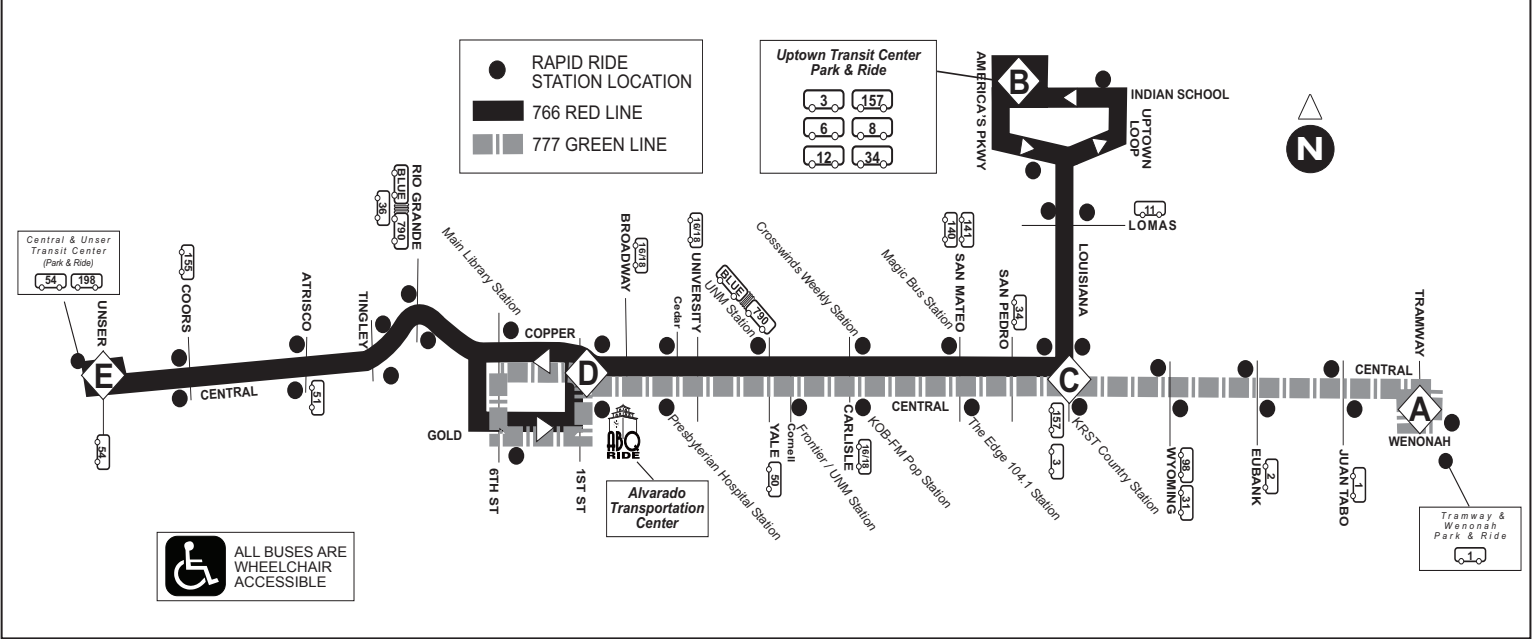

766 Red Line Rapid Ride 777 Green Line Rapid Ride

Effective 5/19/2012

WESTBOUND WEEKDAY EASTBOUND