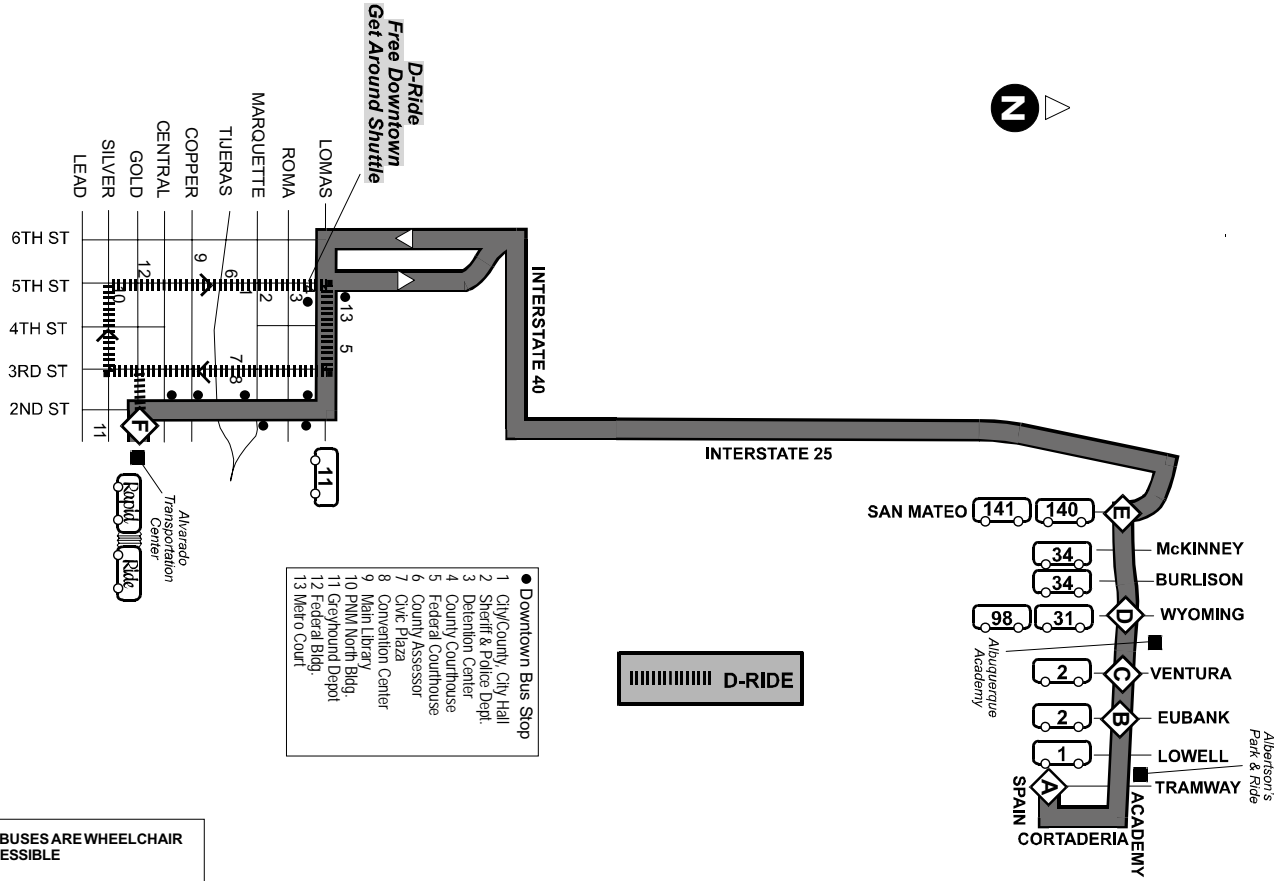

Route 93 - Weekday West / Southbound

A	B	C	D	E	F
608a	615a	617a	619a	626a	641a
708a	715a	717a	719a	726a	741a

Route 93 - Weekday North / Eastbound

F	E	D	C	B	A
415p	437p	442p	444p	447p	456p
515p	537p	542p	544p	547p	556p