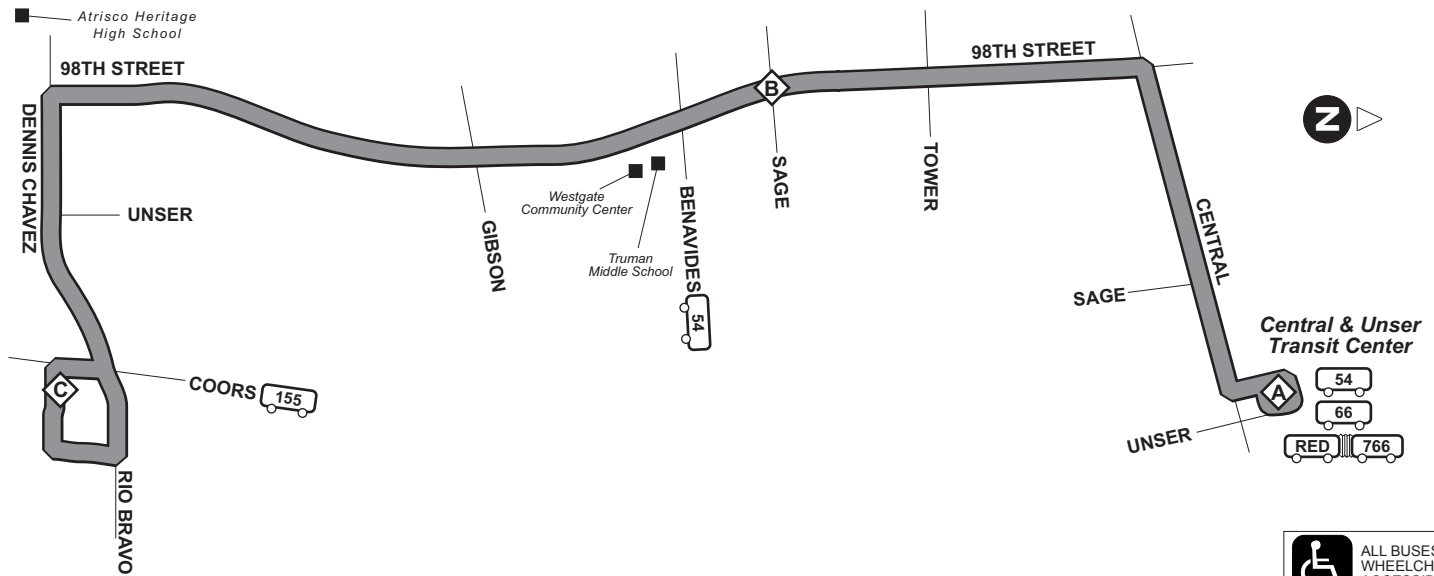

Route 198 / Ruta 198

98th Street / Dennis Chavez

Effective 5/7/2011

ALL BUSES ARE WHEELCHAIR ACCESSIBLE

Route 198 - Northbound

Route 198 - Southbound

Saturday Sabado

COORS & RIO BRAVO C	98TH & SAGE B	CENTRAL & UNSER TRANSIT CENTER P&R A
6:09a	6:17a	6:23a
6:54a	7:02a	7:08a
7:24a	7:32a	7:38a
7:54a	8:02a	8:08a
8:24a	8:32a	8:38a
8:54a	9:02a	9:08a
9:21a	9:29a	9:36a
9:52a	10:00a	10:07a
10:21a	10:29a	10:36a
10:50a	10:58a	11:05a
11:20a	11:28a	11:35a
11:50a	11:58a	12:05p
12:18p	12:26p	12:33p
12:48p	12:56p	1:03p
1:18p	1:26p	1:33p
1:48p	1:56p	2:03p
2:18p	2:26p	2:33p
2:48p	2:56p	3:03p
3:18p	3:26p	3:33p
3:48p	3:56p	4:03p
4:18p	4:26p	4:33p
4:50p	4:58p	5:05p
5:20p	5:28p	5:35p
5:50p	5:58p	6:05p
6:16p	6:24p	6:31p
7:12p	7:20p	7:27p
7:42p	7:50p	7:57p
8:14p	8:22p	8:29p
8:47p	8:55p	9:02p
9:11p	9:19p	9:26p
9:39p	9:47p	9:54p

Sunday Domingo

COORS & RIO BRAVO C	98TH & SAGE B	CENTRAL & UNSER TRANSIT CENTER P&R A
6:09a	6:17a	6:23a
6:54a	7:02a	7:08a
7:24a	7:32a	7:38a
7:53a	8:01a	8:08a
8:23a	8:31a	8:38a
8:53a	9:01a	9:08a
9:21a	9:29a	9:36a
9:52a	10:00a	10:07a
10:21a	10:29a	10:36a
10:50a	10:58a	11:05a
11:20a	11:28a	11:35a
11:50a	11:58a	12:05p
12:18p	12:26p	12:33p
12:48p	12:56p	1:03p
1:18p	1:26p	1:33p
1:48p	1:56p	2:03p
2:18p	2:26p	2:33p
2:48p	2:56p	3:03p
3:18p	3:26p	3:33p
3:48p	3:56p	4:03p
4:18p	4:26p	4:33p
4:50p	4:58p	5:05p
5:20p	5:28p	5:35p

Saturday Sabado

CENTRAL & UNSER TRANSIT CENTER P&R A	98TH & SAGE B	COORS & RIO BRAVO C
5:54a	5:59a	6:09a
6:27a	6:32a	6:42a
6:58a	7:03a	7:13a
7:28a	7:33a	7:43a
7:58a	8:03a	8:13a
8:28a	8:33a	8:43a
8:58a	9:03a	9:13a
9:29a	9:34a	9:45a
9:59a	10:04a	10:15a
10:29a	10:34a	10:45a
10:59a	11:04a	11:15a
11:29a	11:34a	11:45a
11:54a	12:00p	12:11p
12:24p	12:30p	12:41p
12:54p	1:00p	1:11p
1:24p	1:31p	1:42p
1:54p	2:01p	2:12p
2:24p	2:31p	2:42p
2:54p	3:01p	3:12p
3:20p	3:27p	3:38p
3:54p	4:01p	4:12p
4:24p	4:31p	4:42p
4:54p	5:01p	5:12p
5:24p	5:31p	5:42p
5:53p	6:00p	6:11p
6:29p	6:36p	6:47p
6:59p	7:06p	7:17p
7:29p	7:36p	7:47p
7:50p	7:57p	8:08p
8:14p	8:21p	8:32p
8:34p	8:41p	8:52p
9:12p	9:19p	9:30p

Sunday Domingo

CENTRAL & UNSER TRANSIT CENTER P&R A	98TH & SAGE B	COORS & RIO BRAVO C
5:54a	5:59a	6:09a
6:27a	6:32a	6:42a
6:58a	7:03a	7:13a
7:28a	7:33a	7:44a
7:58a	8:03a	8:14a
8:28a	8:33a	8:44a
8:58a	9:03a	9:14a
9:29a	9:34a	9:45a
9:59a	10:04a	10:15a
10:29a	10:34a	10:45a
10:59a	11:04a	11:15a
11:29a	11:34a	11:45a
11:54a	11:59a	12:10p
12:24p	12:30p	12:41p
12:54p	1:00p	1:11p
1:24p	1:30p	1:41p
1:54p	2:00p	2:11p
2:24p	2:30p	2:41p
2:54p	3:00p	3:11p
3:20p	3:26p	3:37p
3:54p	4:00p	4:11p
4:24p	4:30p	4:41p
4:54p	5:00p	5:11p