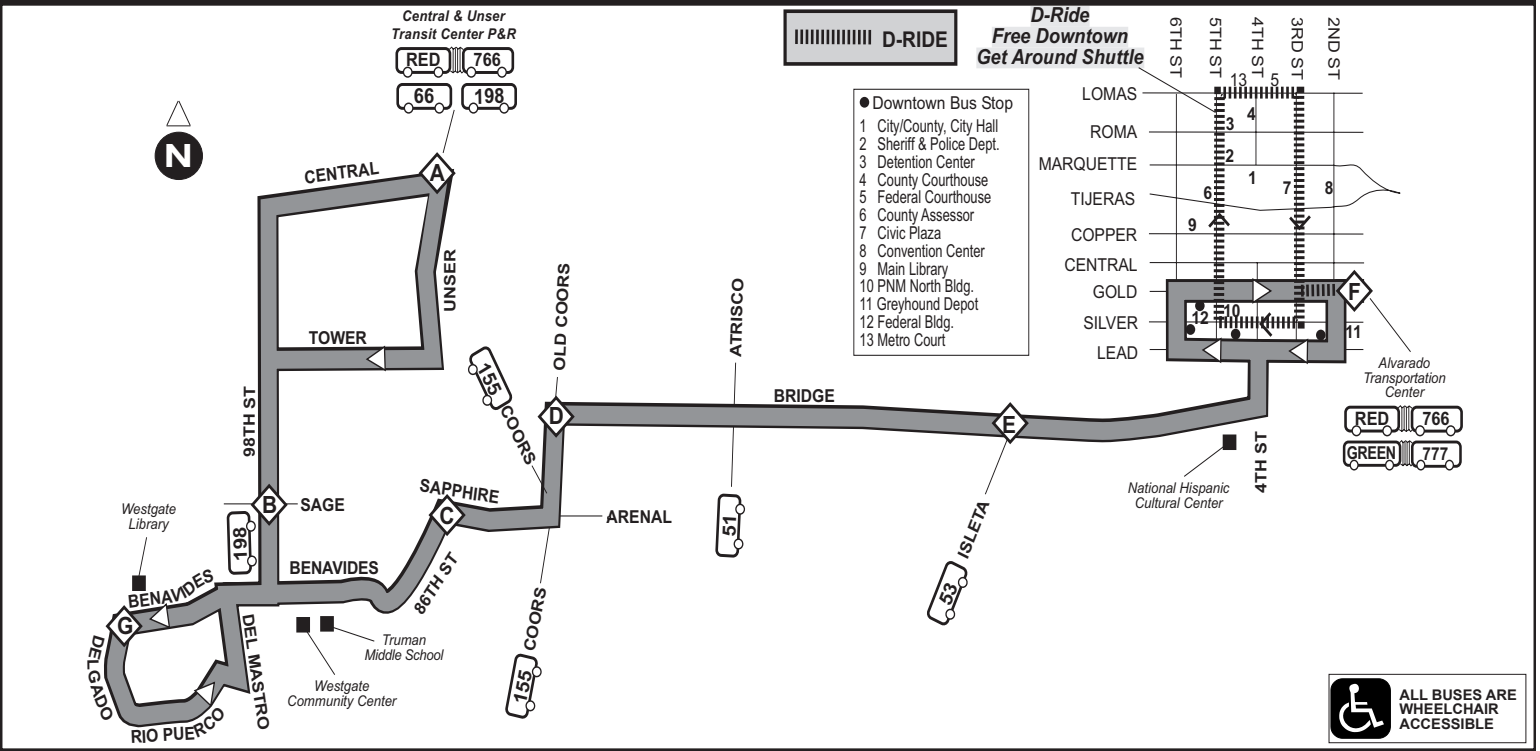

Route 54 / Ruta 54

Bridge Blvd./Westgate

Effective 8/27/2011

Route 54 - Weekday Eastbound

A	B	C	D	E	F
5:40a	5:46a	5:50a	5:58a	6:04a	6:13a
6:38a	6:44a	6:48a	6:56a	7:03a	7:13a
7:24a	7:32a	7:37a	7:46a	7:54a	8:04a
8:10a	8:18a	8:23a	8:32a	8:40a	8:50a
8:59a	9:05a	9:09a	9:17a	9:23a	9:32a
9:46a	9:52a	9:56a	10:04a	10:10a	10:19a
10:31a	10:37a	10:41a	10:49a	10:55a	11:04a
11:16a	11:22a	11:26a	11:34a	11:40a	11:49a
12:01p	12:07p	12:11p	12:19p	12:25p	12:34p
12:46p	12:52p	12:56p	1:04p	1:10p	1:19p
1:31p	1:37p	1:41p	1:49p	1:56p	2:05p
2:18p	2:24p	2:28p	2:36p	2:43p	2:52p
3:07p	3:13p	3:17p	3:25p	3:32p	3:43p
3:52p	4:00p	4:06p	4:14p	4:21p	4:32p
4:38p	4:46p	4:53p	5:03p	5:10p	5:21p
5:19p	5:27p	5:34p	5:44p	5:51p	6:02p
5:57p	6:05p	6:12p	6:22p	6:29p	6:39p
6:46p	6:52p	6:56p	7:04p	7:10p	7:18p
8:13p	8:19p	8:23p	8:31p	8:37p	8:45p

Route 54 - Weekday Westbound

F	E	D	C	G	B	A
5:47a	5:55a	6:01a	6:08a	6:16a	6:22a	6:28a
6:32a	6:40a	6:46a	6:53a	7:01a	7:07a	7:13a
7:21a	7:29a	7:36a	7:44a	7:52a	7:58a	8:04a
8:10a	8:18a	8:25a	8:33a	8:41a	8:47a	8:53a
9:00a	9:08a	9:14a	9:22a	9:30a	9:36a	9:42a
9:45a	9:53a	9:59a	10:07a	10:15a	10:21a	10:27a
10:30a	10:38a	10:44a	10:52a	11:00a	11:06a	11:12a
11:15a	11:23a	11:29a	11:37a	11:45a	11:51a	11:57a
12:00p	12:08p	12:14p	12:22p	12:30p	12:36p	12:42p
12:45p	12:53p	12:59p	1:07p	1:15p	1:21p	1:27p
1:30p	1:38p	1:44p	1:52p	2:00p	2:08p	2:14p
2:15p	2:23p	2:33p	2:41p	2:49p	2:57p	3:03p
3:00p	3:08p	3:18p	3:26p	3:34p	3:42p	3:48p
3:40p	3:48p	3:58p	4:06p	4:14p	4:23p	4:29p
4:20p	4:28p	4:39p	4:47p	4:55p	5:04p	5:10p
5:05p	5:13p	5:24p	5:32p	5:40p	5:49p	5:55p
5:50p	5:58p	6:09p	6:17p	6:25p	6:32p	6:38p
6:43p	6:51p	7:00p	7:08p	7:16p	7:23p	7:29p
7:25p	7:33p	7:39p	7:47p	7:55p	8:02p	8:08p
8:15p	8:23p	8:29p	8:36p	8:44p	8:50p	8:56p
9:07p	9:15p	9:21p	9:28p	9:36p	9:42p	9:48p

Route 54 - Saturday Eastbound

6:00a	6:08a	6:13a	6:18a	6:25a	6:40a
7:00a	7:08a	7:13a	7:18a	7:25a	7:40a
8:00a	8:08a	8:13a	8:18a	8:25a	8:40a
9:00a	9:08a	9:13a	9:18a	9:25a	9:40a
10:00a	10:08a	10:13a	10:18a	10:25a	10:40a
11:00a	11:08a	11:13a	11:18a	11:25a	11:40a
12:00p	12:08p	12:13p	12:18p	12:25p	12:40p
1:00p	1:08p	1:13p	1:18p	1:25p	1:40p
2:00p	2:08p	2:13p	2:18p	2:25p	2:40p
3:00p	3:08p	3:13p	3:18p	3:25p	3:40p
4:00p	4:08p	4:13p	4:18p	4:25p	4:40p
5:00p	5:08p	5:13p	5:18p	5:25p	5:40p
6:00p	6:08p	6:13p	6:18p	6:25p	6:40p
7:00p	7:08p	7:13p	7:18p	7:25p	7:40p
8:00p	8:08p	8:13p	8:18p	8:25p	8:40p
9:00p	9:08p	9:13p	9:18p	9:25p	9:40p

Route 54 - Saturday Westbound