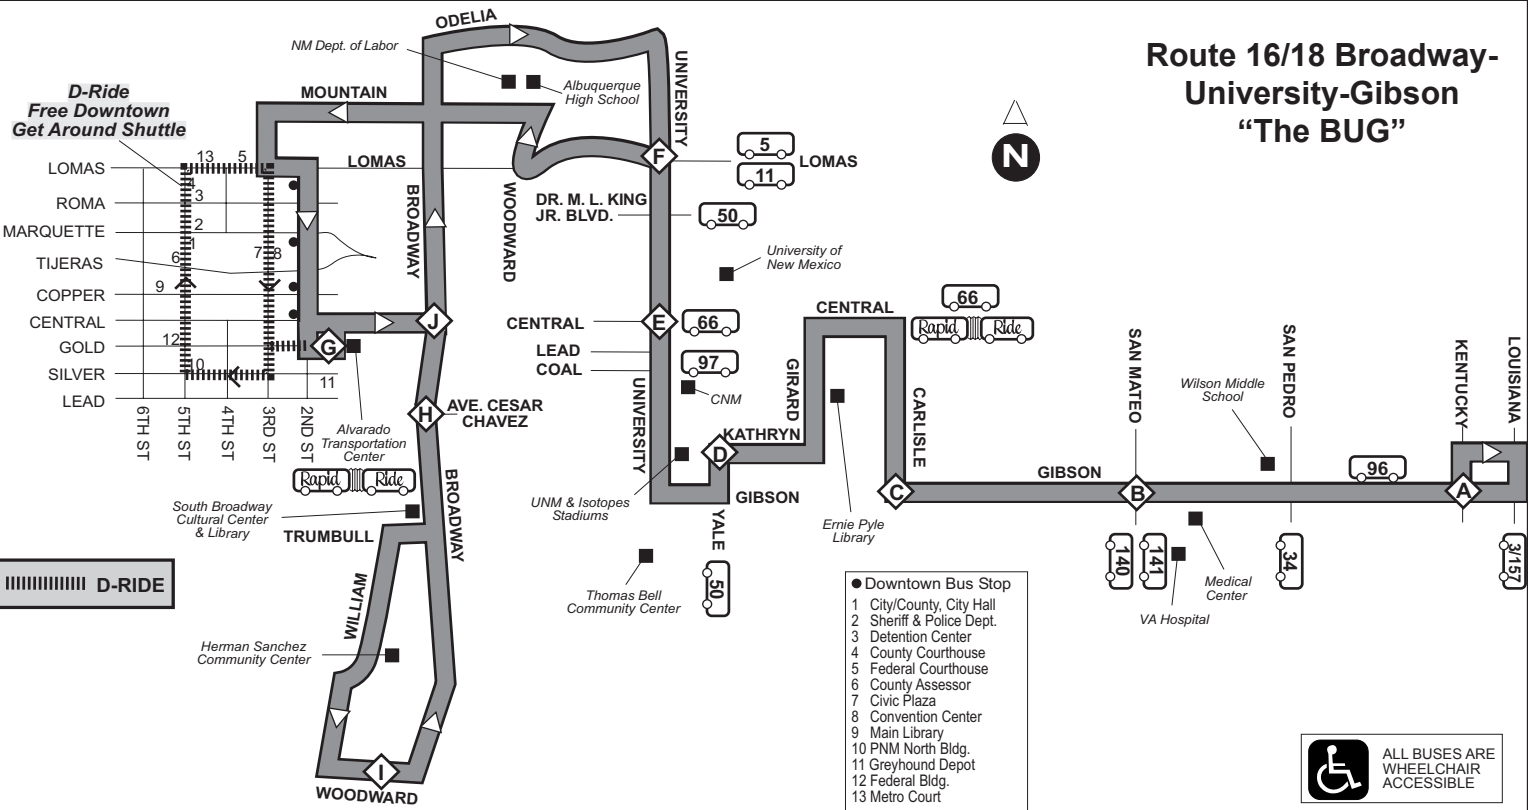

Route / Ruta 16/18 Broadway/University/Gibson

Effective: January 2012

Route 16/18 - Weekday Westbound

Route 16/18 - Weekday Eastbound

GIBSON & KENTUCKY	GIBSON & SAN MATEO	CARLISLE & GIBSON	YALE & KATHRYN	CENTRAL & UNIVERSITY	UNIVERSITY & LOMAS	ALVARADO TRANSPORTATION CENTER	BROADWAY & AVE. CESAR CHAVEZ	BROADWAY & WOODWARD
A	B	C	D	E	F	G	H	I
6:22a	6:26a	6:31a	6:45a	6:54a	6:57a	7:09a	7:18a	7:26a
7:07a	7:11a	7:16a	7:30a	7:39a	7:42a	7:54a	8:03a	8:11a
7:55a	7:59a	8:04a	8:18a	8:27a	8:30a	8:42a	8:51a	8:59a
8:45a	8:49a	8:54a	9:08a	9:17a	9:20a	9:32a	9:41a	9:49a
9:33a	9:37a	9:42a	9:56a	10:05a	10:08a	10:20a	10:29a	10:37a
10:23a	10:27a	10:32a	10:46a	10:55a	10:58a	11:10a	11:19a	11:27a
11:12a	11:16a	11:21a	11:35a	11:44a	11:47a	11:59a	12:08p	12:16p
11:57a	12:01p	12:06p	12:20p	12:29p	12:32p	12:44p	12:53p	1:01p
12:44p	12:48p	12:53p	1:07p	1:16p	1:19p	1:31p	1:40p	1:48p
1:38p	1:42p	1:47p	2:01p	2:10p	2:13p	2:25p	2:34p	2:42p
2:25p	2:29p	2:34p	2:48p	2:57p	3:00p	3:12p	3:21p	3:29p
3:15p	3:19p	3:24p	3:38p	3:47p	3:50p	4:02p	4:11p	4:19p
4:04p	4:08p	4:13p	4:27p	4:36p	4:39p	4:51p	5:00p	5:08p
4:50p	4:54p	4:59p	5:13p	5:22p	5:25p	5:37p	5:46p	5:54p
5:41p	5:45p	5:50p	6:04p	6:13p	6:16p	6:28p	6:37p	6:45p