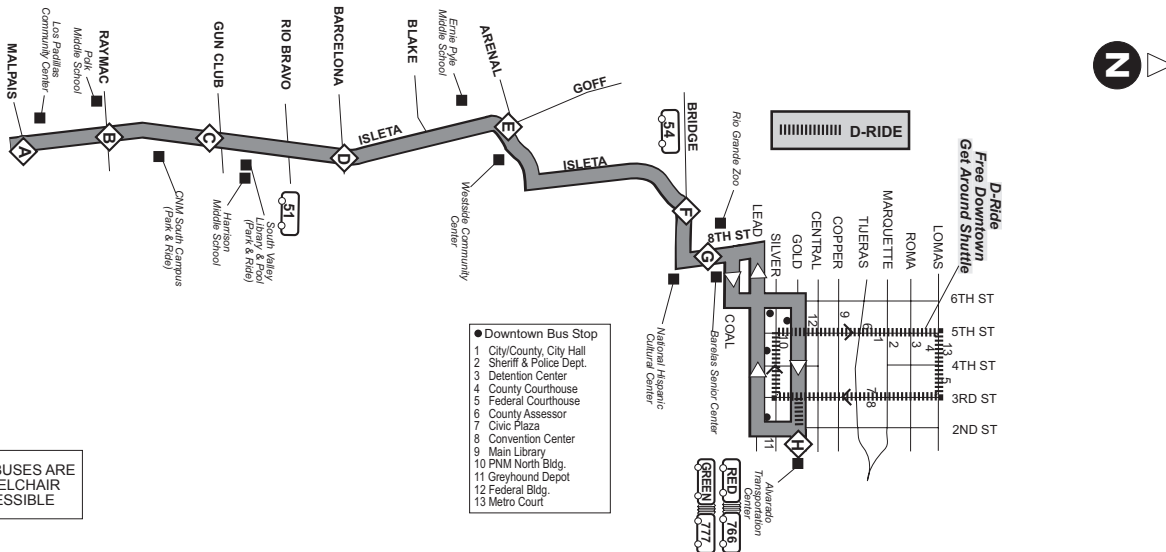

Route / Ruta 53 Isleta Blvd.

Effective: 5/19/2012

Route 53 - Weekday Northbound

MALPAIS & ISLETA	ISLETA & RAYMAC	CNM SOUTH VALLEY CAMPUS PARK	ISLETA & BARCELONA	ISLETA & ARENAL	ISLETA & BRIDGE	8TH & ATLANTIC (Rio Grande Zoo)	ALVARADO TRANSPORTATION CENTER
A	B	C	D	E	F	G	H
5:24a	5:30a	5:33a	5:41a	5:46a	5:49a	5:54a	5:59a
6:19a	6:25a	6:28a	6:36a	6:41a	6:44a	6:49a	6:54a
7:02a	7:08a	7:11a	7:19a	7:25a	7:28a	7:33a	7:38a
7:46a	7:52a	7:55a	8:03a	8:09a	8:12a	8:17a	8:22a
8:31a	8:37a	8:40a	8:48a	8:54a	8:57a	9:02a	9:07a
9:16a	9:22a	9:25a	9:33a	9:39a	9:42a	9:47a	9:52a
10:01a	10:07a	10:10a	10:18a	10:24a	10:27a	10:32a	10:37a
10:46a	10:52a	10:55a	11:03a	11:09a	11:12a	11:17a	11:22a
11:29a	11:35a	11:38a	11:46a	11:52a	11:55a	12:00p	12:06p
12:14p	12:20p	12:23p	12:31p	12:37p	12:40p	12:45p	12:51p
1:01p	1:07p	1:10p	1:18p	1:24p	1:27p	1:32p	1:38p
1:46p	1:52p	1:55p	2:03p	2:09p	2:12p	2:17p	2:23p
2:32p	2:38p	2:41p	2:49p	2:55p	2:58p	3:03p	3:09p
3:21p	3:27p	3:30p	3:38p	3:44p	3:47p	3:52p	3:58p
4:06p	4:12p	4:15p	4:23p	4:29p	4:32p	4:37p	4:43p
4:48p	4:54p	4:57p	5:05p	5:11p	5:14p	5:19p	5:25p
5:34p	5:40p	5:43p	5:51p	5:57p	6:00p	6:05p	6:11p
6:22p	6:28p	6:31p	6:39p	6:45p	6:48p	6:53p	6:59p
7:11p	7:17p	7:20p	7:28p	7:34p	7:37p	7:42p	7:48p