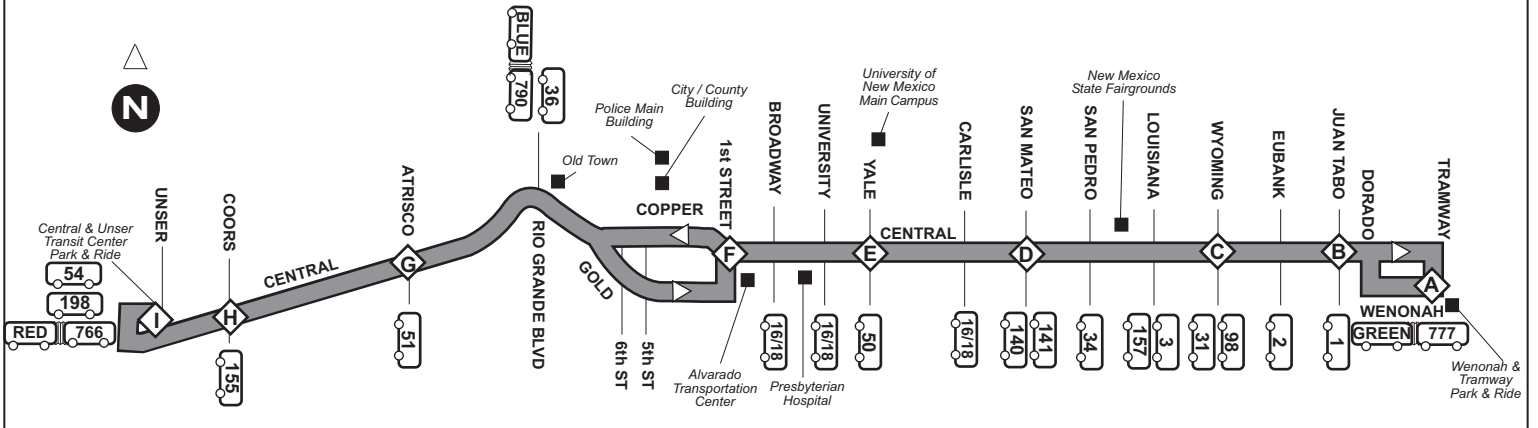

Route 66 / Ruta 66 Central Avenue

Effective: 8/27/2011

Route 66 - Weekday Westbound

Route 66 - Weekday Eastbound