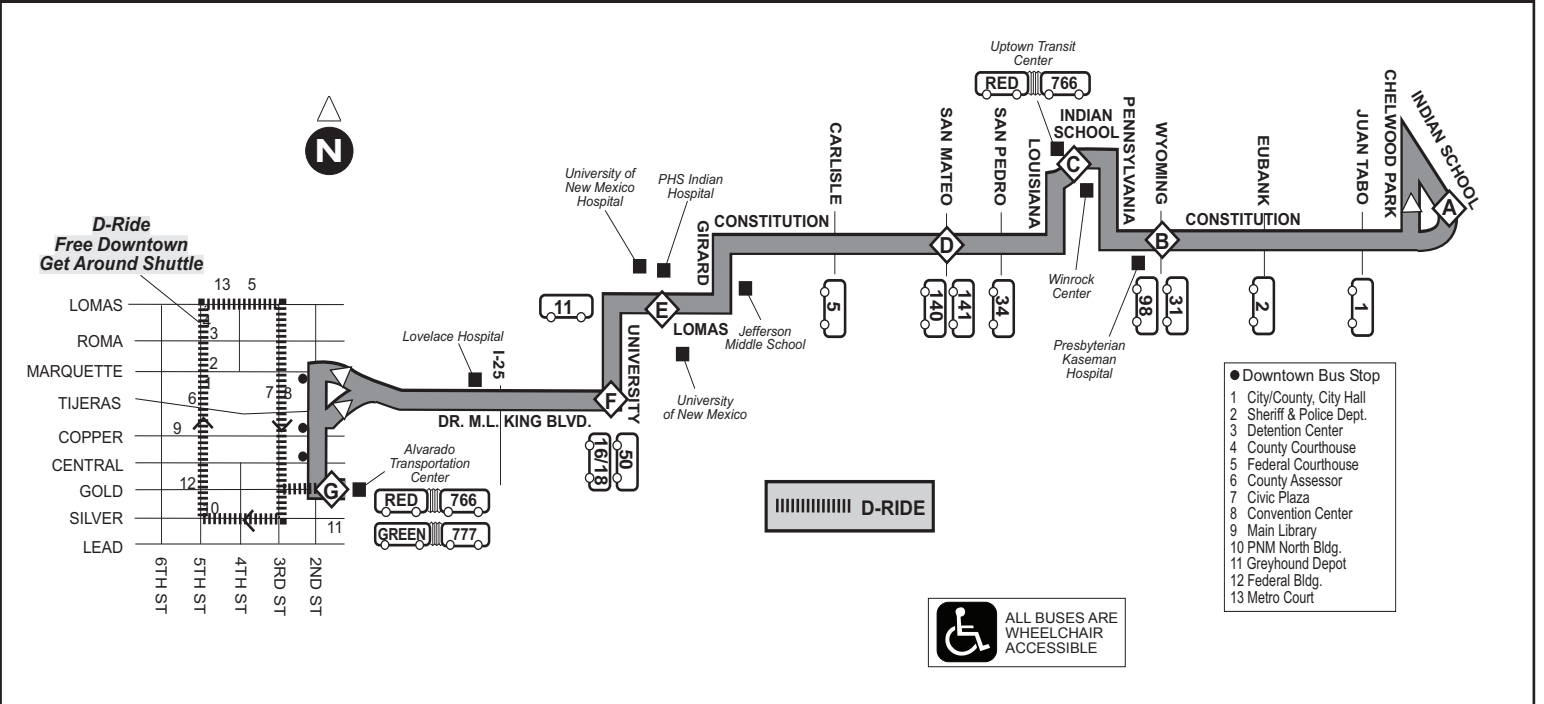

Route / Ruta 12 Constitution Ave.

Effective: 5/19/2012

Route 12 - Weekday Westbound

CONSTITUTION & INDIAN SCHOOL	CONSTITUTION & WYOMING	CONSTITUTION CENTER P&R	UPTOWN TRANSIT CENTER P&R	CONSTITUTION & SAN MATEO	UNIVERSITY OF NM HOSPITAL	MARTIN LUTHER KING BLVD & UNIVERSITY	MARTIN LUTHER KING BLVD & UNIVERSITY	MARTIN LUTHER KING BLVD & UNIVERSITY	MARTIN LUTHER KING BLVD & UNIVERSITY	ALVARADO TRANSPORTATION CENTER
A	B	C	D	E	F	F	F	F	F	G
6:34a	6:43a	6:52a	6:58a	7:07a	7:11a	7:11a	7:11a	7:11a	7:11a	7:17a
7:08a	7:17a	7:26a	7:32a	7:41a	7:45a	7:45a	7:45a	7:45a	7:45a	7:51a

Route 12 - Weekday Eastbound

ALVARADO TRANSPORTATION CENTER	MARTIN LUTHER KING BLVD & UNIVERSITY	MARTIN LUTHER KING BLVD & UNIVERSITY	UNIVERSITY OF NM HOSPITAL	CONSTITUTION & SAN MATEO	CONSTITUTION CENTER P&R	UPTOWN TRANSIT CENTER P&R	CONSTITUTION & WYOMING	CONSTITUTION & INDIAN SCHOOL	CONSTITUTION & INDIAN SCHOOL	CONSTITUTION & INDIAN SCHOOL
G	F	F	E	D	C	C	B	A	A	A
4:47p	4:53p	4:53p	5:01p	5:08p	5:14p	5:14p	5:25p	5:37p	5:37p	5:37p
5:38p	5:44p	5:44p	5:52p	5:59p	6:05p	6:05p	6:16p	6:28p	6:28p	6:28p