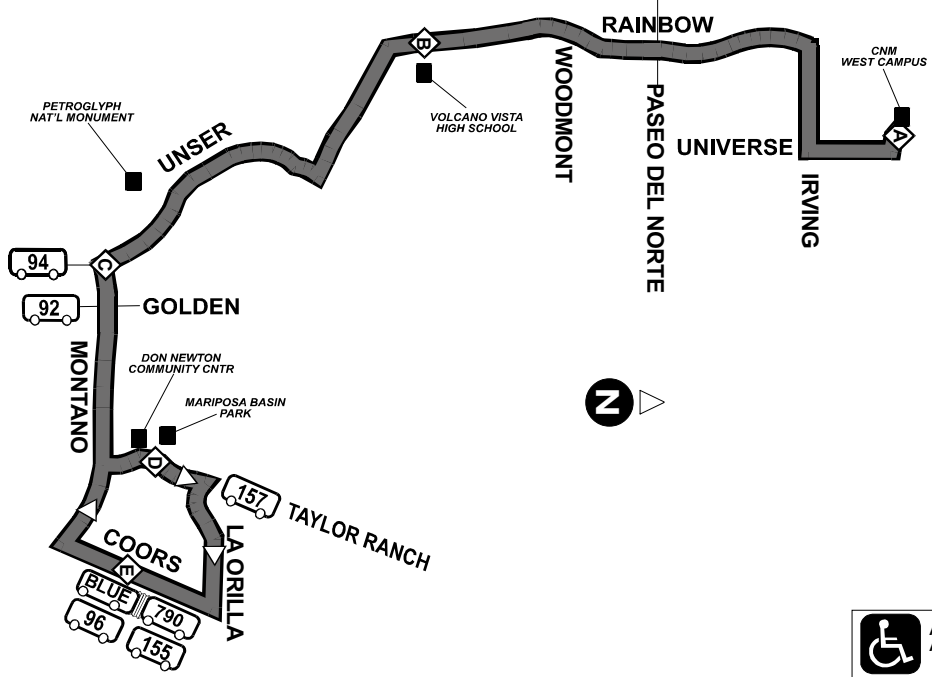

ALL BUSES ARE WHEELCHAIR ACCESSIBLE

Route 162 - Weekday Southbound

Route 162 - Weekday Northbound

CNM WEST CAMPUS	RAINBOW & VOLCANO HS	UNSER & MONTANO	MONTANO & TAYLOR RANCH	COORS & MONTANO
641a 227p 313p	650a 236p 322p	655a 241p 327p	657a 243p 329p	702a 248p 334p

COORS & MONTANO	UNSER & MONTANO	RAINBOW & VOLCANO HS	CNM WEST CAMPUS
610a 710a 250p	615a 715a 255p	620a 720a 300p	630a 730a 310p