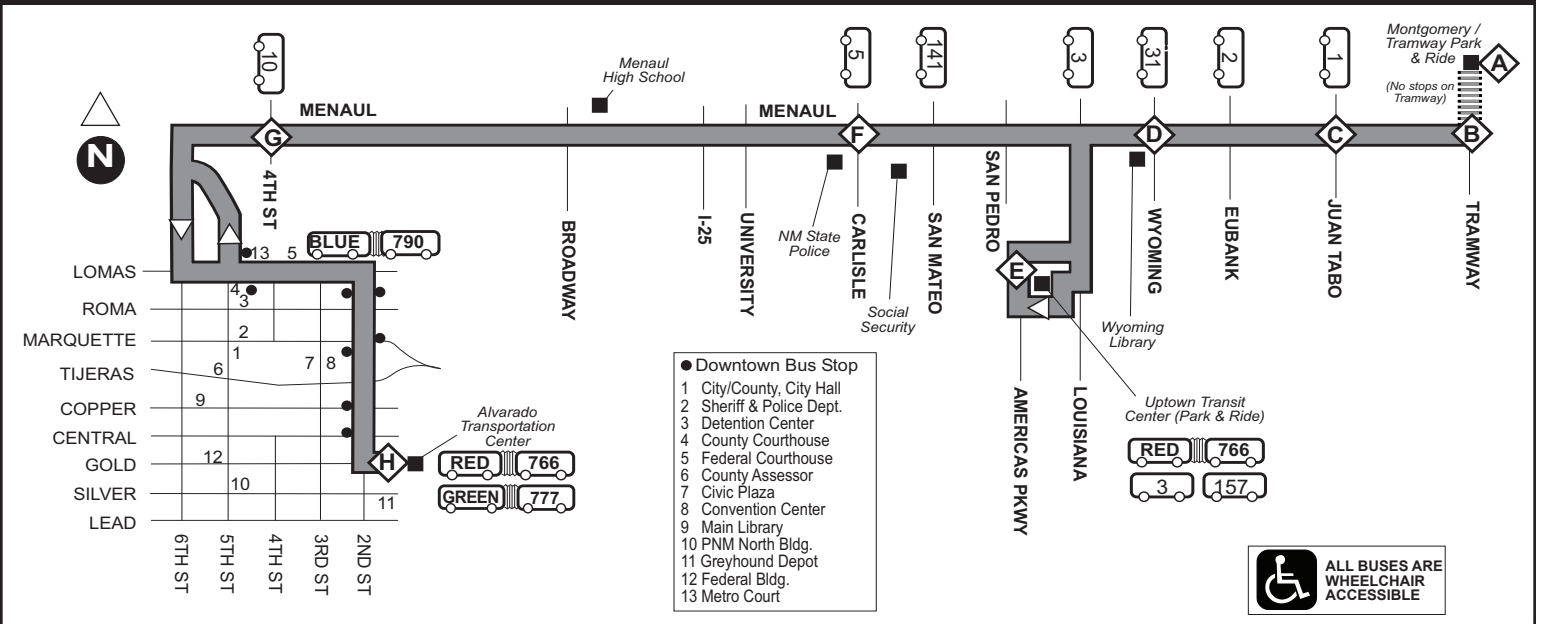

Route 8 / Ruta 8 Menaul Blvd.

Effective 1/29/2011

Route 8 - Saturday Westbound

Stop	7:53a	8:00a	8:06a	8:13a	8:26a	8:35a	8:46a
A	7:53a	8:00a	8:06a	8:13a	8:26a	8:35a	8:46a
B	7:56a	8:03a	8:09a	8:16a	8:29a	8:38a	8:49a
C	8:00a	8:07a	8:13a	8:20a	8:33a	8:42a	8:53a
D	8:06a	8:13a	8:19a	8:26a	8:39a	8:48a	8:59a
E	8:13a	8:20a	8:26a	8:33a	8:46a	8:55a	9:06a
F	8:26a	8:33a	8:39a	8:46a	8:59a	9:08a	9:19a
G	8:35a	8:42a	8:48a	8:55a	9:08a	9:17a	9:28a
H	8:46a	8:53a	8:59a	9:06a	9:19a	9:28a	9:39a
...							
H	7:15p	7:21p	7:27p	7:34p	7:46p	7:54p	8:05p

Route 8 - Saturday Eastbound

Stop	8:22a	8:33a	8:41a	8:50a	8:56a	9:02a	9:05a	9:09a
H	8:22a	8:33a	8:41a	8:50a	8:56a	9:02a	9:05a	9:09a
G	8:33a	8:41a	8:50a	8:56a	9:02a	9:05a	9:09a	9:13a
F	8:41a	8:50a	8:56a	9:02a	9:05a	9:09a	9:13a	9:17a
E	8:50a	8:56a	9:02a	9:05a	9:09a	9:13a	9:17a	9:21a
D	8:56a	9:02a	9:05a	9:09a	9:13a	9:17a	9:21a	9:25a
C	9:02a	9:05a	9:09a	9:13a	9:17a	9:21a	9:25a	9:29a
B	9:05a	9:09a	9:13a	9:17a	9:21a	9:25a	9:29a	9:33a
A	9:09a	9:13a	9:17a	9:21a	9:25a	9:29a	9:33a	9:37a
...								
H	6:26p	6:37p	6:45p	6:54p	7:01p	7:08p	7:11p	7:15p

Route 8 - Sunday Westbound

Stop	8:06a	8:09a	8:13a	8:19a	8:25a	8:38a	8:47a	8:58a
A	8:06a	8:09a	8:13a	8:19a	8:25a	8:38a	8:47a	8:58a
B	8:40a	8:43a	8:47a	8:53a	8:59a	9:12a	9:21a	9:32a
C	9:21a	9:24a	9:28a	9:34a	9:40a	9:53a	10:02a	10:13a
D	10:06a	10:09a	10:13a	10:19a	10:25a	10:38a	10:47a	10:58a
E	10:46a	10:49a	10:53a	10:59a	11:05a	11:18a	11:27a	11:38a
F	11:26a	11:29a	11:33a	11:39a	11:45a	11:58a	12:07p	12:18p
G	12:01p	12:04p	12:08p	12:14p	12:20p	12:33p	12:42p	12:53p
H	12:46p	12:49p	12:53p	12:59p	1:05p	1:18p	1:27p	1:38p
...								
H	4:46p	4:49p	4:53p	4:59p	5:05p	5:18p	5:27p	5:38p

Route 8 - Sunday Eastbound

Stop	8:10a	8:21a	8:29a	8:38a	8:44a	8:50a	8:53a	8:57a
H	8:10a	8:21a	8:29a	8:38a	8:44a	8:50a	8:53a	8:57a
G	8:50a	9:01a	9:09a	9:18a	9:24a	9:30a	9:33a	9:37a
F	9:35a	9:46a	9:54a	10:03a	10:09a	10:15a	10:18a	10:22a
E	10:10a	10:21a	10:29a	10:38a	10:44a	10:50a	10:53a	10:57a
D	10:50a	11:01a	11:09a	11:18a	11:24a	11:30a	11:33a	11:37a
C	11:30a	11:41a	11:49a	11:58a	12:04p	12:10p	12:13p	12:17p
B	12:10p	12:21p	12:29p	12:39p	12:45p	12:51p	12:54p	12:58p
A	12:52p	1:03p	1:11p	1:21p	1:28p	1:34p	1:37p	1:41p
...								
H	4:50p	5:01p	5:09p	5:19p	5:26p	5:32p	5:35p	5:39p