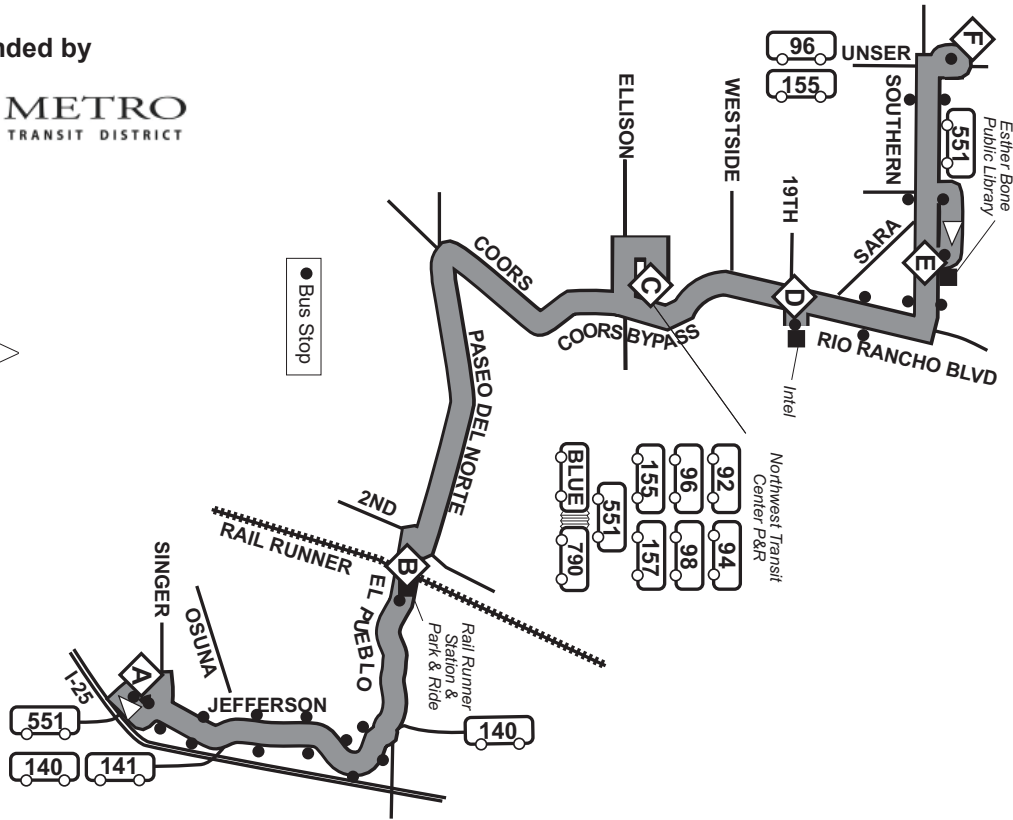

Route / Ruta 251

Effective: 5/19/2012

Rio Rancho-Albuquerque / Rail Runner Connection

Route funded by

RIO METRO
REGIONAL TRANSIT DISTRICT

Route 251- Weekday North / Westbound

Route 251- Weekday East / Southbound

EL PUEBLO STATION (B)	CENTURY RIO 24 THEATER (A)	DEPARTURE EL PUEBLO STATION (B)	NORTHWEST TRANSIT CENTER P&R (C)	INTEL (D)	SOUTHERN & PINETREE (E)	SOUTHERN & UNSER (F)
.....	6:17a	6:31a	6:38a	6:52a	7:00a	7:06a
.....	6:41a	6:55a	7:02a	7:16a	7:24a	7:30a
.....	7:16a	7:30a	7:37a	7:51a	7:59a	8:05a
.....	8:11a	8:25a	8:32a	8:46a	8:54a	9:00a
.....	9:31a	9:45a	9:51a	10:05a	10:13a	10:19a
.....	2:02p	2:16p	2:22p	2:36p	2:44p	2:50p
.....	4:03p	4:17p	4:29p	4:36p	4:55p	5:10p
.....	4:55p	5:09p	5:21p	5:30p	5:50p	6:05p
.....	5:13p	5:32p	6:10p	6:30p	6:38p	6:45p
.....	6:25p	6:39p	6:45p	6:59p	7:07p	7:13p
.....	6:41p	6:55p	7:01p	7:15p	7:23p	7:29p
.....						7:35p

SOUTHERN & UNSER (F)	SOUTHERN & PINETREE (E)	INTEL (D)	NORTHWEST TRANSIT CENTER P&R (C)	ARRIVAL EL PUEBLO STATION (B)	DEPARTURE EL PUEBLO STATION (B)	CENTURY RIO 24 THEATER (A)
5:16a	5:24a	5:32a	5:38a	5:56a	6:05a	6:19a
5:47a	5:55a	6:03a	6:09a	6:29a	6:38a	6:52a
6:06a	6:14a	6:22a	6:28a	6:49a	7:02a	7:16a
6:38a	6:46a	6:55a	7:02a	7:24a	7:37a	7:51a
7:34a	7:42a	7:51a	7:58a	8:20a	8:32a	8:46a
.....	9:12a	9:20a	9:26a	9:44a	9:51a	10:05a
1:35p	1:43p	1:51p	1:57p	2:15p	2:22p	2:36p
3:46p	3:54p	4:02p	4:08p	4:24p	.....	.....
4:34p	4:43p	4:52p	4:59p	5:18p	5:30p	5:44p
4:54p	5:03p	5:12p	5:19p	5:38p	5:45p	5:59p
5:57p	6:05p	6:14p	6:20p	6:38p	6:45p	6:59p

For service to the 4:35p and 5:29p trains, use the southbound trips leaving the station at 4:03p and 4:55p and returning to the station at 4:29p and 5:21p respectively by a different route. Be sure to catch the bus at a southbound stop.

Para el servicio a la 4:35 y 5:29p trenes, utilice el sur viajes salir de la estación de 4:03 a 4:55p, y de regresar a la estación de 4:29 a 5:21p, respectivamente, por una ruta diferente. Asegúrese de coger el autobús en una parada hacia el sur.