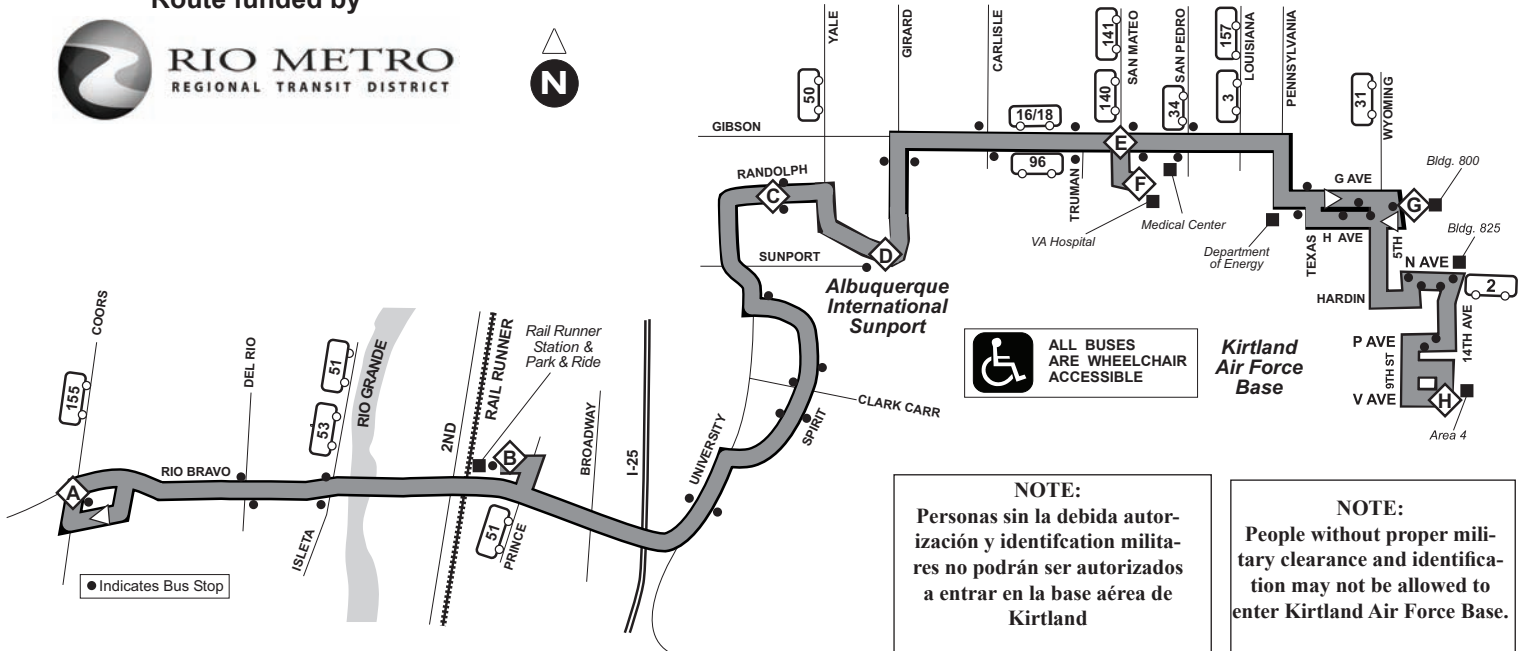

Route 222 / Ruta 222 Rio Bravo - Sunport - Kirtland

Effective: 5/19/2012

Route funded by

NOTE:
Personas sin la debida autorizacion y identificacion militar no podran ser autorizados a entrar en la base aerea de Kirtland

NOTE:
People without proper military clearance and identification may not be allowed to enter Kirtland Air Force Base.

Route 222 - Weekday Eastbound

COORS & RIO BRAVO	RAIL RUNNER STATION	DEPART	RANDOLPH & BUENA VISTA	AIRPORT	GIBSON & SAN MATEO	V.A. HOSPITAL	BUILDING 800	AREA 4	
A	B		C	D	E	F	G	H	
.....	.....	6:16a	.....	6:28a	.....	6:35a	.....	.....	VA
5:58a	6:10a	6:16a	6:25a	.....	.....	.....	6:40a	6:48a	KAFB
6:54a	7:06a	7:12a	.....	7:24a	.....	7:31a	.....	.....	VA
.....	.....	7:12a	7:21a	.....	.....	.....	7:36a	7:44a	KAFB
2:28p	2:40p	2:46p	2:58p	3:03p	.....	3:10p	.....	.....	
5:35p	5:47p	5:53p	6:03p	6:08p	6:15p	.....	6:24p	.....	

Route 222 - Weekday Westbound

AREA 4	BUILDING 800	GIBSON & SAN MATEO	V.A. HOSPITAL	AIRPORT	RANDOLPH & BUENA VISTA	RAIL RUNNER STATION	DEPART	COORS & RIO BRAVO	
H	G	E	F	D	C	B		A	
.....	6:52a	7:01a	.....	7:10a	7:13a	7:26a	7:26a	7:38a	
.....	.....	.....	2:10p	2:21p	2:24p	2:40p	2:46p	2:58p	
3:56p	4:04p	.....	.....	.....	4:16p	4:32p	4:39p	4:51p	KAFB
.....	.....	.....	4:05p	4:16p	.....	4:32p	.....	.....	VA
5:03p	5:16p	.....	.....	.....	5:28p	5:46p	5:53p	6:06p	KAFB
.....	.....	.....	5:17p	5:28p	.....	5:46p	.....	.....	VA

Be sure to board the bus which will stop where you need to get off!

VA: These buses serve the stops on:

- University
- Spirit Dr
- Airport
- Girard
- Gibson & Carlisle
- Gibson & Truman
- San Mateo & Gibson and
- ends at the VA Medical Center (San Mateo side).

They do not stop on Randolph Rd. or Kirtland Air Force Base.

KAFB: These buses serve only the stops on:

- Randolph Rd.
- Gibson & Valencia and
- Kirtland Air Force Base.

As in the AM peak, two buses meet the PM peak trains:

VA: These buses serve stops at:

- VA Medical Center (San Mateo side)
- For service from Gibson & San Mateo, use stop at VA or Truman
- Gibson & Truman
- Gibson & Carlisle
- Girard
- Airport
- Spirit Dr. and
- University.

They do not stop on Randolph Rd.

KAFB: These buses serve only the stops on:

- Kirtland Air Force Base
- Gibson & San Pedro and
- Randolph Rd.