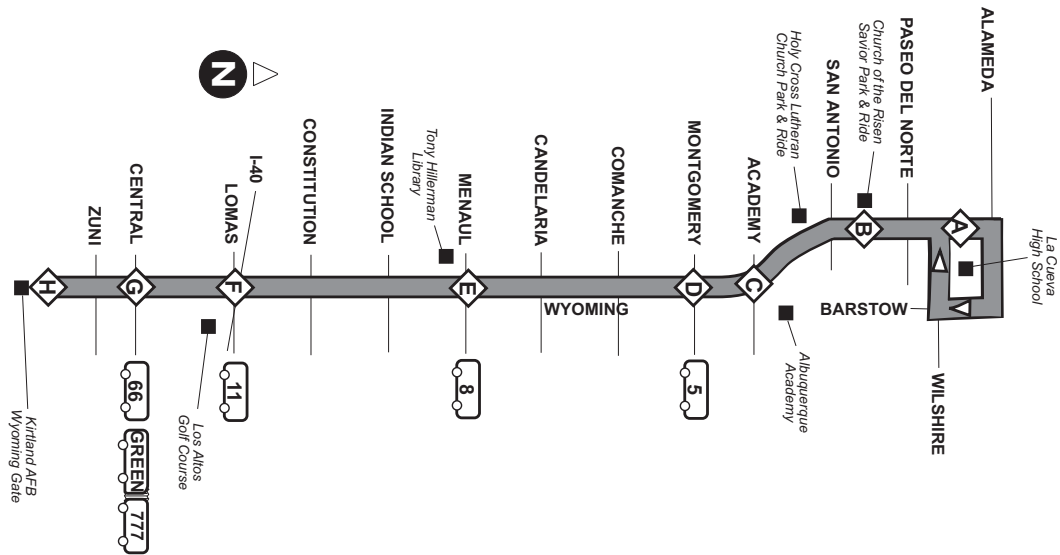

Route / Ruta 31 Wyoming Blvd.

Effective: January 2012

Route 31 - Saturday Southbound

WYOMING GATE	WYOMING & CENTRAL	WYOMING & LOMAS	WYOMING & MENAUL	WYOMING & MONTGOMERY	WYOMING & ACADEMY	CHURCH OF THE RISEN SAVIOR P&R	WYOMING @ LA CUEVA HS
H	G	F	E	D	C	B	A
8:47a	8:43a	8:39a	8:34a	8:28a	.....	.....	.....
9:45a	9:41a	9:38a	9:32a	9:26a	.....	.....	.....
10:28a	10:13a	10:10a	10:04a	9:58a	9:54a	9:49a	9:45a
11:15a	11:00a	10:56a	10:53a	10:47a	10:41a	10:37a	10:32a
11:55a	11:43a	11:40a	11:34a	11:28a	11:24a	11:19a	11:15a
12:45p	12:23p	12:20p	12:14p	12:08p	12:04p	11:59a	11:55a
1:25p	1:17p	1:13p	1:10p	1:04p	1:38p	1:34p	1:29p
2:15p	2:07p	2:04p	2:40p	2:34p	2:28p	2:24p	2:19p
3:00p	2:47p	2:43p	3:25p	3:19p	3:13p	3:09p	3:04p
3:43p	3:32p	3:28p	4:08p	4:02p	3:56p	3:52p	3:47p
4:30p	4:15p	4:11p	4:55p	4:49p	4:43p	4:39p	4:34p
.....	.....	.....	5:50p	5:44p	5:38p	.....	.....
.....	.....	.....	6:55p	6:51p	6:46p	.....	.....

Route 31 - Saturday Northbound

WYOMING GATE	WYOMING & CENTRAL	WYOMING & LOMAS	WYOMING & MENAUL	WYOMING & MONTGOMERY	WYOMING & ACADEMY	CHURCH OF THE RISEN SAVIOR P&R	WYOMING @ LA CUEVA HS
H	G	F	E	D	C	B	A
8:12a	8:14a	8:18a	8:22a	8:27a	.....	.....	.....
9:09a	9:11a	9:14a	9:21a	9:26a	.....	.....	.....
9:56a	9:58a	10:01a	10:08a	10:13a	10:17a	10:22a	10:26a
10:41a	10:43a	10:46a	10:53a	10:58a	11:02a	11:07a	11:11a
11:21a	11:23a	11:26a	11:33a	11:38a	11:42a	11:47a	11:51a
12:11p	12:13p	12:16p	12:23p	12:28p	12:32p	12:37p	12:41p
12:51p	12:53p	12:56p	1:03p	1:08p	1:12p	1:17p	1:21p
1:41p	1:43p	1:46p	1:53p	1:58p	2:02p	2:07p	2:11p
2:21p	2:23p	2:26p	2:33p	2:38p	2:42p	2:47p	2:51p
3:11p	3:13p	3:16p	3:23p	3:28p	3:32p	3:37p	3:41p
3:53p	3:55p	3:58p	4:05p	4:10p	4:14p	4:19p	4:23p
4:34p	4:36p	4:39p	4:46p	4:51p	.....	.....	.....
5:15p	5:17p	5:20p	5:27p	5:32p	.....	.....	.....
6:22p	6:24p	6:27p	6:34p	6:39p	.....	.....	.....

Route 31 - Sunday Southbound

WYOMING GATE	WYOMING & CENTRAL	WYOMING & LOMAS	WYOMING & MENAUL	WYOMING & MONTGOMERY
H	G	F	E	D
9:15a	9:11a	9:08a	9:02a	8:56a
10:15a	10:11a	10:08a	10:02a	9:56a
11:15a	11:11a	11:08a	11:02a	10:56a
12:15p	12:11p	12:08p	12:02p	11:56a
1:15p	1:11p	1:08p	1:02p	12:56p
2:15p	2:11p	2:08p	2:02p	1:56p
3:15p	3:11p	3:08p	3:02p	2:56p
4:15p	4:11p	4:08p	4:02p	3:56p

Route 31 - Sunday Northbound

WYOMING GATE	WYOMING & CENTRAL	WYOMING & LOMAS	WYOMING & MENAUL	WYOMING & MONTGOMERY
H	G	F	E	D
8:31a	8:33a	8:36a	8:43a	8:48a
9:31a	9:33a	9:36a	9:43a	9:48a
10:31a	10:33a	10:36a	10:43a	10:48a
11:31a	11:33a	11:36a	11:43a	11:48a
12:31p	12:33p	12:36p	12:43p	12:48p
1:31p	1:33p	1:36p	1:43p	1:48p
2:31p	2:33p	2:36p	2:43p	2:48p
3:31p	3:33p	3:36p	3:43p	3:48p