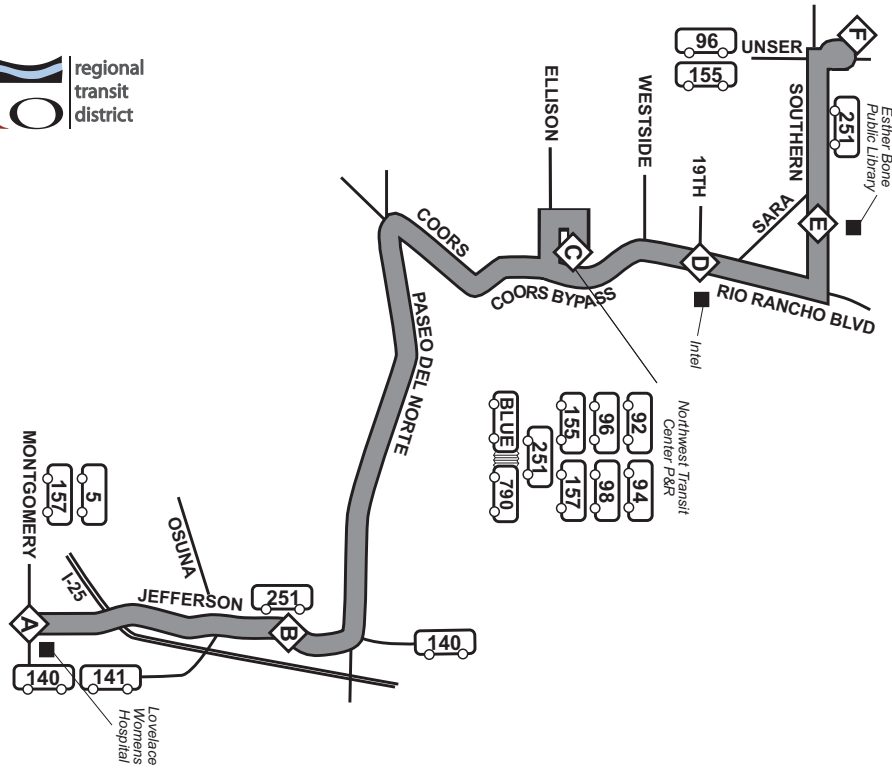

Route/Ruta 551 Jefferson - Paseo del Norte Express

Effective 1/29/2011

Route funded by
regional transit district

ALL BUSES ARE WHEELCHAIR ACCESSIBLE

Route 551- Weekday East / Southbound

SOUTHERN & UNSER	SOUTHERN & PINETREE	INTEL	NORTHWEST TRANSIT CENTER P&R	JEFFERSON & MASTHEAD	JEFFERSON & MONTGOMERY
6:11a	6:17a	6:25a	6:32a	6:49a	7:01a
7:11a	7:17a	7:25a	7:32a	7:49a	8:01a

Route 551- Weekday North / Westbound

JEFFERSON & MONTGOMERY	JEFFERSON & MASTHEAD	NORTHWEST TRANSIT CENTER P&R	INTEL	SOUTHERN & PINETREE	SOUTHERN & UNSER
4:10p	4:17p	4:38p	4:45p	4:53p	4:59p
5:10p	5:17p	5:38p	5:45p	5:53p	5:59p