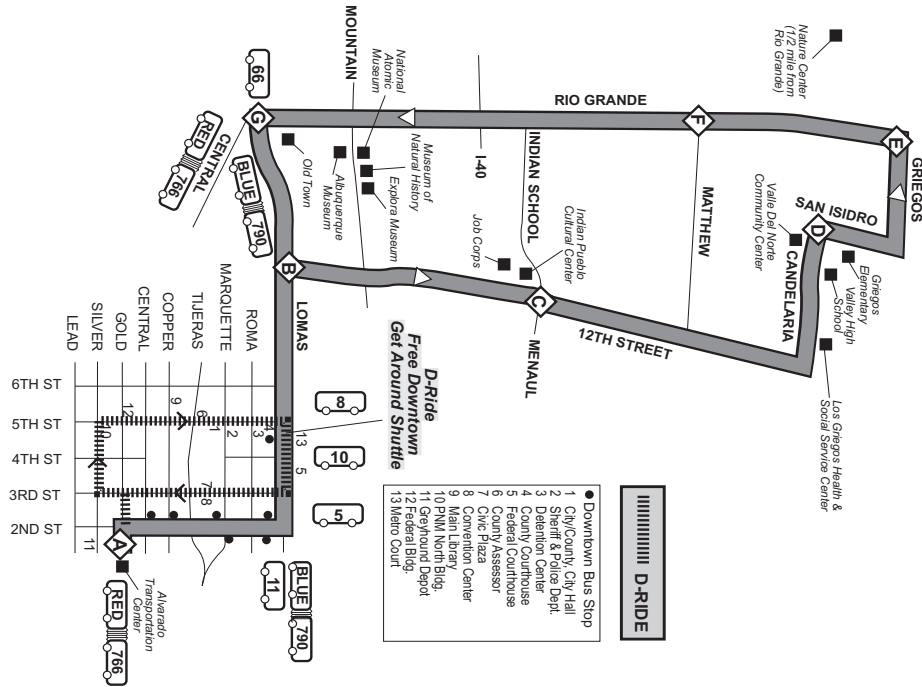

Route / Ruta 36 Rio Grande Blvd. / 12th Street

Effective: January 2012

Route 36 - Weekday

ALVARADO TRANSPORTATION CENTER	CENTRAL & RIO GRANDE	RIO GRANDE & MATTHEW	GRIEGOS & RIO GRANDE	GRIEGOS ELEMENTARY	12TH STREET & MENAUL	12TH STREET & LOMAS	ALVARADO TRANSPORTATION CENTER
A	B	C	D	E	F	G	A
6:56a	7:04a	7:09a	7:16a	7:20a	7:24a	7:29a	7:39a
8:02a	8:10a	8:15a	8:22a	8:26a	8:30a	8:35a	8:45a
9:02a	9:10a	9:15a	9:22a	9:26a	9:30a	9:35a	9:45a
10:02a	10:10a	10:15a	10:22a	10:26a	10:30a	10:35a	10:45a
11:02a	11:11a	11:17a	11:24a	11:27a	11:30a	11:35a	11:45a
12:02p	12:11p	12:17p	12:24p	12:27p	12:30p	12:35p	12:45p
1:02p	1:11p	1:17p	1:24p	1:27p	1:30p	1:35p	1:45p
2:02p	2:11p	2:17p	2:24p	2:27p	2:30p	2:35p	2:45p
3:02p	3:11p	3:17p	3:24p	3:27p	3:30p	3:35p	3:45p
4:05p	4:14p	4:20p	4:27p	4:30p	4:33p	4:38p	4:48p
5:05p	5:14p	5:20p	5:27p	5:30p	5:33p	5:38p	5:48p
6:05p	6:14p	6:20p	6:27p	6:30p	6:33p	6:38p	6:48p

Route 36 - Saturday

ALVARADO TRANSPORTATION CENTER	CENTRAL & RIO GRANDE	RIO GRANDE & MATTHEW	GRIEGOS & RIO GRANDE	GRIEGOS ELEMENTARY	12TH STREET & MENAUL	12TH STREET & LOMAS	ALVARADO TRANSPORTATION CENTER
A	B	C	D	E	F	G	A
8:22a	8:30a	8:35a	8:42a	8:46a	8:50a	8:55a	9:05a
9:22a	9:30a	9:35a	9:42a	9:46a	9:50a	9:55a	10:05a
10:22a	10:30a	10:35a	10:42a	10:46a	10:50a	10:55a	11:05a
11:22a	11:30a	11:35a	11:42a	11:46a	11:50a	11:55a	12:05p
12:22p	12:30p	12:35p	12:42p	12:46p	12:50p	12:55p	1:05p
1:22p	1:30p	1:35p	1:42p	1:46p	1:50p	1:55p	2:05p
2:22p	2:30p	2:35p	2:42p	2:46p	2:50p	2:55p	3:05p
3:22p	3:30p	3:35p	3:42p	3:46p	3:50p	3:55p	4:05p
4:22p	4:30p	4:35p	4:42p	4:46p	4:50p	4:55p	5:05p
5:22p	5:30p	5:35p	5:42p	5:46p	5:50p	5:55p	6:05p