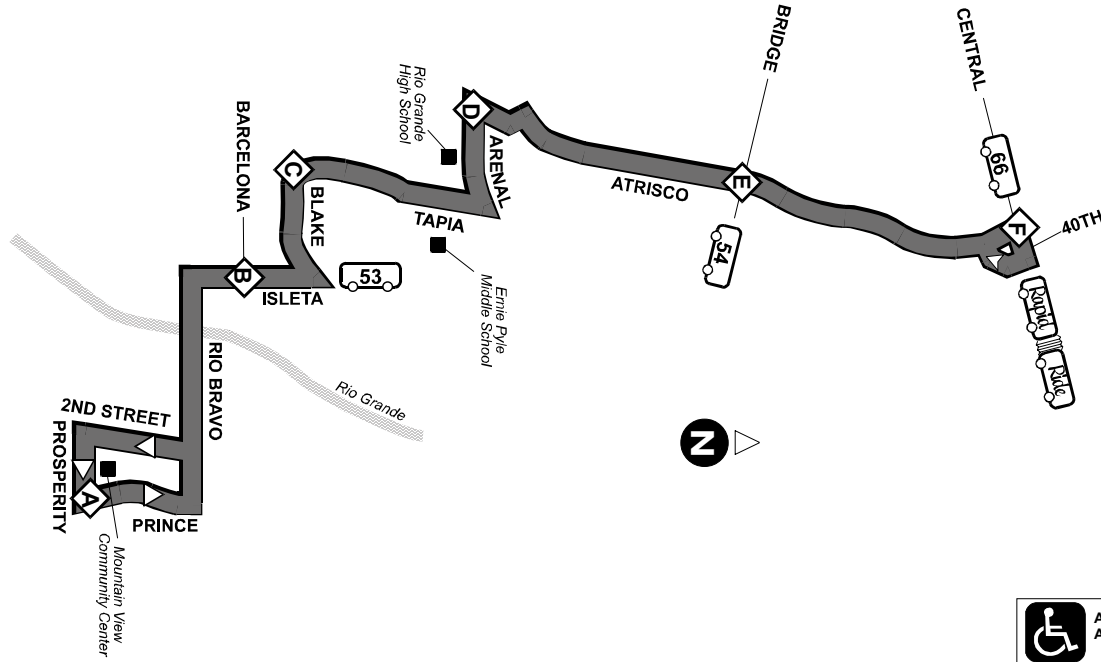

ALL BUSES ARE WHEELCHAIR ACCESSIBLE

Route 51 - Weekdays Northbound

Stop	531a	537a	541a	545a	549a	555a
A	636a	642a	646a	650a	654a	700a
B	741a	748a	752a	756a	800a	807a
C	846a	853a	857a	901a	905a	912a
D	951a	958a	1002a	1006a	1010a	1017a
E	1056a	1103a	1107a	1111a	1115a	1122a
F	1201p	1208p	1212p	1216p	1220p	1227p
	106p	113p	117p	122p	126p	133p
	211p	218p	222p	227p	231p	238p
	316p	323p	327p	332p	336p	343p
	421p	428p	432p	437p	441p	448p
	526p	532p	536p	540p	544p	550p
	631p	637p	641p	645p	649p	655p

Route 51 - Weekdays Southbound

Stop	605a	612a	616a	620a	624a	631a
F	710a	717a	721a	725a	729a	736a
E	815a	822a	826a	830a	834a	841a
D	920a	927a	931a	935a	939a	946a
C	1025a	1032a	1036a	1040a	1044a	1051a
B	1130a	1137a	1141a	1145a	1149a	1156a
A	1235p	1242p	1246p	1250p	1254p	101p
	140p	147p	151p	156p	200p	207p
	245p	252p	256p	301p	305p	312p
	350p	357p	401p	406p	410p	417p
	455p	502p	506p	510p	514p	521p
	600p	607p	611p	615p	619p	626p

Route 51 - Saturday Northbound

Stop	.....	.....	.....	.....	551a	558a
A	631a	638a	642a	646a	650a	657a
B	736a	743a	747a	751a	755a	802a
C	841a	848a	852a	856a	900a	907a
D	945a	952a	956a	1001a	1005a	1012a
E	1050a	1057a	1101a	1106a	1110a	1117a
F	1155a	1202p	1206p	1211p	1215p	1222p
	100p	107p	111p	116p	120p	127p
	208p	214p	218p	222p	226p	232p
	313p	319p	323p	327p	331p	337p
	418p	424p	428p	432p	436p	442p
	523p	529p	533p	537p	541p	547p
	628p	634p	638p	642p	646p	652p

Route 51 - Saturday Southbound

Stop	600a	607a	611a	615a	619a	626a
F	705a	712a	716a	720a	724a	731a
E	810a	817a	821a	825a	829a	836a
D	915a	922a	926a	930a	934a	941a
C	1020a	1027a	1031a	1035a	1039a	1046a
B	1125a	1132a	1136a	1140a	1144a	1151a
A	1230p	1237p	1241p	1245p	1249p	1256p
	135p	142p	146p	151p	155p	202p
	240p	247p	251p	256p	300p	307p
	345p	352p	356p	401p	405p	412p
	450p	457p	501p	505p	509p	516p
	555p	602p	606p	610p	614p	621p