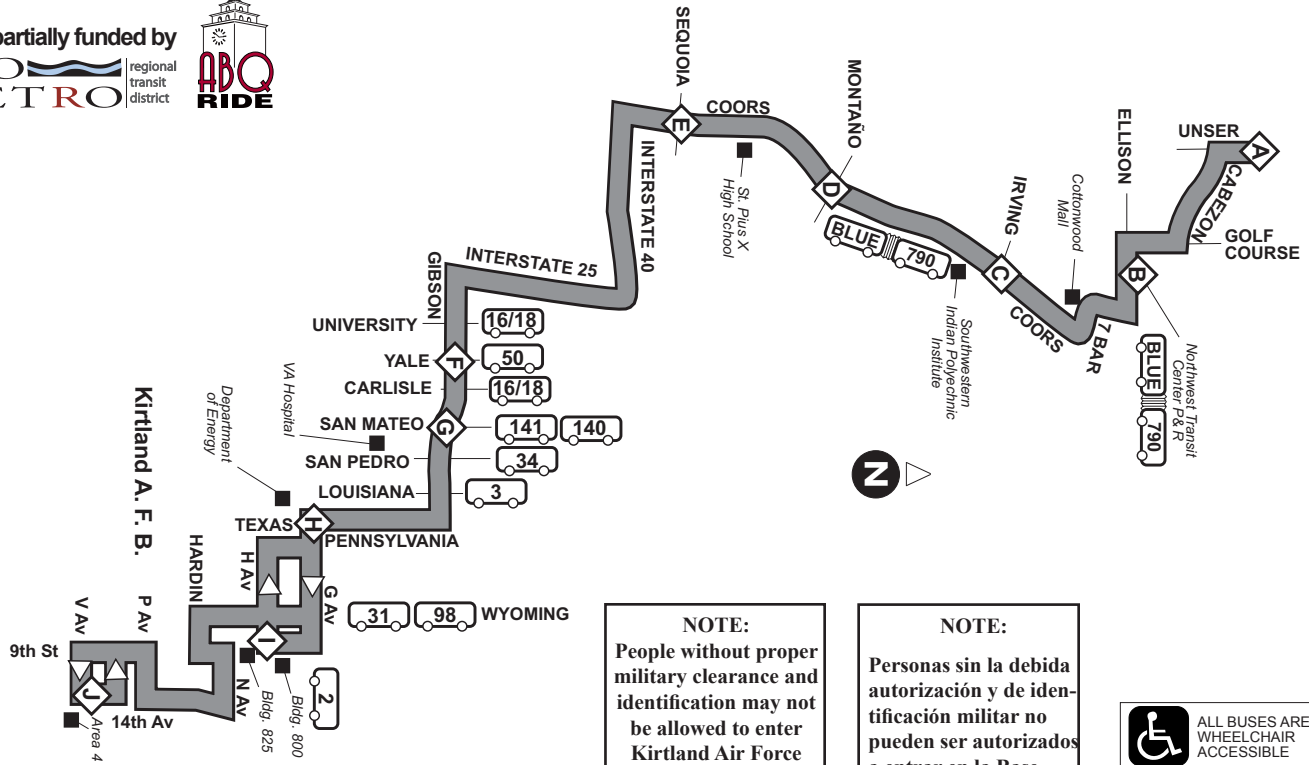

Route 96 / Ruta 96 Crosstown Commuter

Effective: January 2012

Route partially funded by
RIO METRO regional transit district

NOTE:
People without proper military clearance and identification may not be allowed to enter Kirtland Air Force Base.

NOTE:
Personas sin la debida autorización y de identificación militar no pueden ser autorizados a entrar en la Base Aérea Kirtland.

Route 96 - Weekday Southbound

Route 96 - Weekday Northbound

AREA 4	BUILDING 800	G STREET D.O.E. BLDG.	GIBSON & SAN MATEO	GIBSON & YALE	COORS & SEQUOIA	COORS & MONTANO	COORS & IRVING	NORTHWEST TRANSIT CENTER P&R	SOUTHERN & UNSER
A	B	C	D	E	F	G	H	I	J
5:16a	5:26a	5:37a	5:43a	5:48a	6:00a	6:04a	6:11a	6:15a	6:27a
5:30a	5:40a	5:51a	5:57a	6:02a	6:14a	6:18a	6:25a	6:29a	6:41a
5:55a	6:07a	6:17a	6:22a	6:27a	6:41a	6:46a	6:53a	6:57a	7:09a
6:25a	6:37a	6:47a	6:52a	6:57a	7:11a	7:16a	7:23a	7:27a	7:39a
6:46a	6:59a	7:11a	7:18a	7:24a	7:44a	7:49a	7:58a	8:01a	8:12a

AREA 4	BUILDING 800	G STREET D.O.E. BLDG.	GIBSON & SAN MATEO	GIBSON & YALE	COORS & SEQUOIA	COORS & MONTANO	COORS & IRVING	NORTHWEST TRANSIT CENTER P&R	SOUTHERN & UNSER
J	I	H	G	F	E	D	C	B	A
3:51p	3:58p	4:02p	4:09p	4:16p	4:33p	4:39p	4:45p	4:56p	5:12p
4:02p	4:09p	4:13p	4:20p	4:27p	4:44p	4:50p	4:56p	5:07p	5:23p
4:19p	4:28p	4:32p	4:39p	4:46p	5:03p	5:09p	5:16p	5:27p	5:43p
4:35p	4:44p	4:48p	4:55p	5:02p	5:19p	5:25p	5:32p	5:43p	5:59p
5:15p	5:24p	5:28p	5:35p	5:42p	5:59p	6:05p	6:12p	6:23p	6:39p

IMPORTANT:

Due to varying military restrictions, access to Kirtland Air Force Base may be changed at any time. If you are traveling to KAFB please call 243-RIDE (243-7433) for current information (724-3183 tty).

IMPORTANTE:

Debido a diferentes restricciones militares, el acceso a La Base Aerea Kirtland puede cambiar en cualquier momento. Si usted viaja hacia KAFB en autobús, por favor llame al 243-RIDE (243-7433) para obtener información actualizada (724-3183 tty).