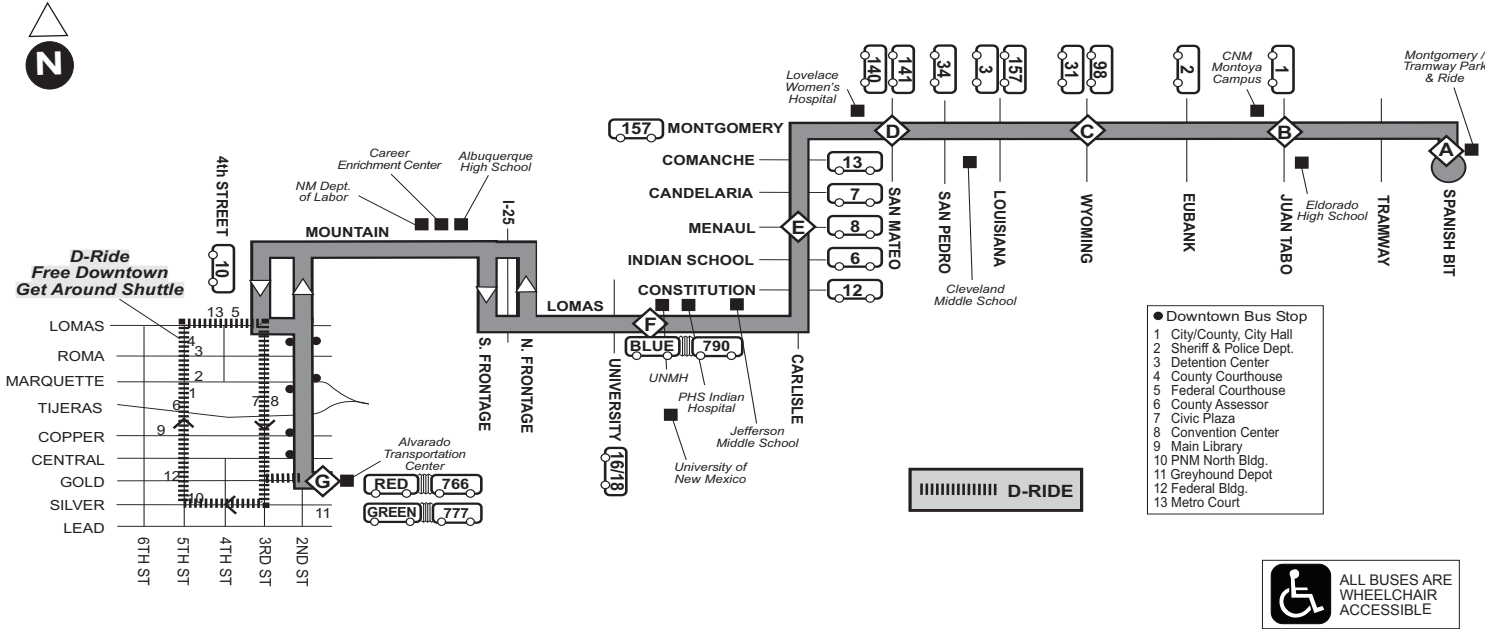

Route 5 / Ruta 5 Montgomery Blvd. / Carlisle Blvd.

Effective 8/27/2011

Route 5 - Weekday West / Southbound

Route 5 - Weekday North / Eastbound

STOP	ALVARADO TRANSPORTATION CENTER	UNIVERSITY OF NM HOSPITAL	CARLISLE MENAUL	MONTGOMERY & SAN MATEO	MONTGOMERY & WYOMING	MONTGOMERY & JUAN TABO	MONTGOMERY TRAMWAY PARK
STOP	G	F	E	D	C	B	A
5:16a			5:40a	5:31a	5:24a	5:19a	5:16a
5:49a			6:13a	6:04a	5:57a	5:52a	5:49a
6:22a			6:47a	6:38a	6:31a	6:25a	6:22a
6:45a			7:15a	7:03a	6:56a	6:49a	6:45a
7:08a			7:38a	7:26a	7:19a	7:12a	7:08a
7:30a			8:00a	8:00a	7:48a	7:41a	7:30a
7:53a			8:22a	8:30a	8:04a	7:57a	7:53a
8:13a			8:42a	8:50a	8:23a	8:16a	8:13a
8:33a			9:02a	9:10a	8:43a	8:36a	8:33a
8:52a			9:21a	9:29a	9:02a	8:55a	8:52a
9:12a			9:41a	9:49a	9:22a	9:15a	9:12a
9:33a			10:02a	10:10a	9:43a	9:36a	9:33a
9:55a			10:24a	10:32a	10:05a	9:58a	9:55a
10:20a			10:49a	10:57a	10:30a	10:23a	10:20a
10:50a			11:19a	11:27a	11:07a	10:53a	10:50a
11:15a			11:44a	11:52a	11:32a	11:18a	11:15a
11:40a			12:10p	12:18p	11:50a	11:44a	11:40a
12:05p			12:35p	12:43p	12:23p	12:09p	12:05p
12:35p			1:05p	1:13p	1:25p	1:39p	1:20p
1:00p			1:30p	1:38p	1:10p	1:04p	1:00p
1:20p			1:51p	1:59p	1:30p	1:24p	1:20p
1:40p			2:11p	2:19p	1:58p	1:44p	1:40p
2:00p			2:31p	2:39p	2:18p	2:04p	2:00p
2:18p			2:50p	2:59p	2:37p	2:22p	2:18p
2:38p			3:10p	3:19p	2:57p	2:42p	2:38p
2:58p			3:30p	3:39p	3:17p	3:02p	2:58p
3:16p			3:48p	3:57p	3:35p	3:20p	3:16p
3:36p			4:08p	4:17p	3:55p	3:40p	3:36p
3:56p			4:28p	4:37p	4:15p	4:00p	3:56p
4:16p			4:48p	4:57p	4:35p	4:20p	4:16p
4:37p			5:08p	5:16p	4:56p	4:41p	4:37p
4:57p			5:28p	5:36p	5:16p	5:01p	4:57p
5:17p			5:48p	5:55p	5:36p	5:21p	5:17p
5:40p			6:08p	6:15p	5:57p	5:44p	5:40p
6:17p			6:43p	6:50p	6:33p	6:20p	6:17p
6:43p			7:09p	7:16p	6:59p	6:46p	6:43p
7:13p			7:39p	7:46p	7:29p	7:16p	7:13p
7:43p			8:09p	8:16p	7:59p	7:46p	7:43p
8:48p			9:14p	9:21p	8:57p	8:51p	8:48p