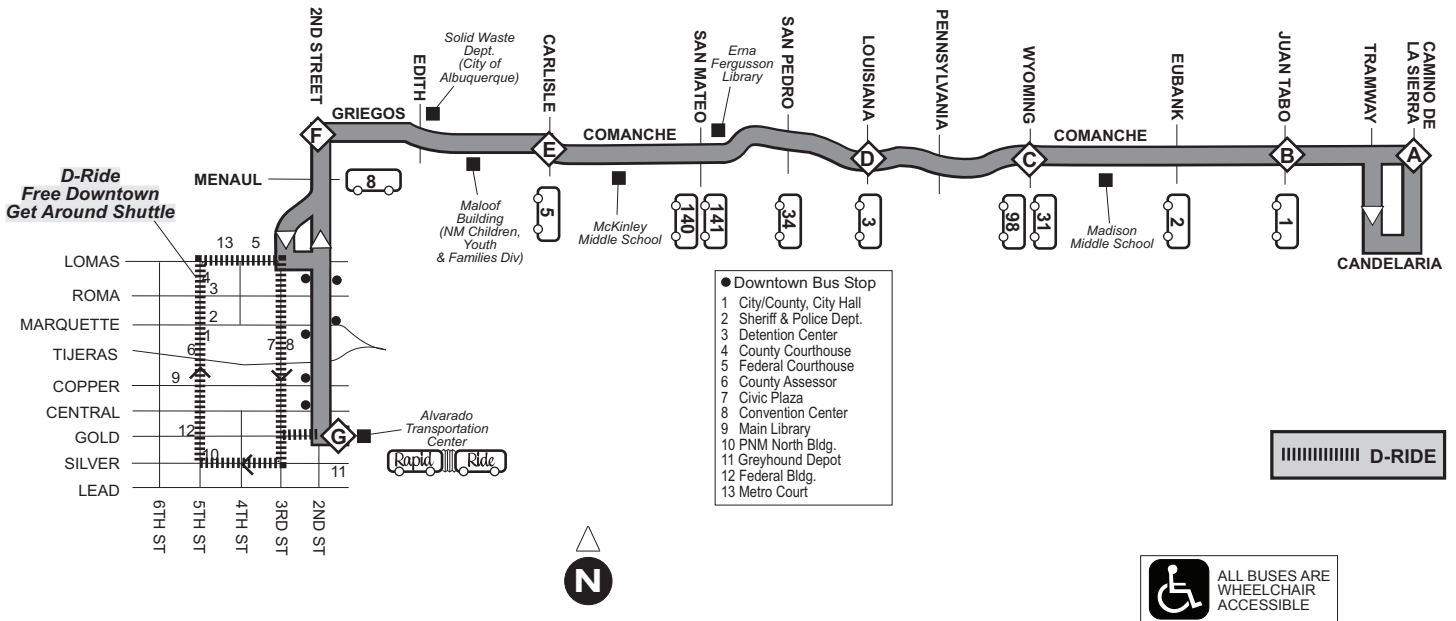

Route 13 / Ruta 13 Comanche Rd.

Effective 5/7/2011

Route 13 - Weekday Westbound

ALVARADO TRANSPORTATION CENTER	ALVARADO TRANSPORTATION CENTER	2ND STREET & GRIEGOS	2ND STREET & GRIEGOS	COMANCHE & CARLISLE	COMANCHE & CARLISLE	COMANCHE & LOUISIANA	COMANCHE & LOUISIANA	COMANCHE & WYOMING	COMANCHE & WYOMING	COMANCHE & JUAN TABO	CAMINO DE LA SIERRA & COMANCHE
G	G	F	F	E	E	D	D	C	C	B	A
638a	638a	628a	628a	622a	622a	615a	615a	612a	612a	606a	600a
748a	748a	738a	738a	732a	732a	725a	725a	722a	722a	716a	710a

Route 13 - Weekday Eastbound

CAMINO DE LA SIERRA & COMANCHE	CAMINO DE LA SIERRA & COMANCHE	COMANCHE & JUAN TABO	COMANCHE & JUAN TABO	COMANCHE & WYOMING	COMANCHE & WYOMING	COMANCHE & LOUISIANA	COMANCHE & LOUISIANA	2ND STREET & GRIEGOS	2ND STREET & GRIEGOS	ALVARADO TRANSPORTATION CENTER
A	A	B	B	C	C	D	D	F	F	G
516p	516p	513p	513p	507p	507p	503p	503p	456p	456p	442p
546p	546p	543p	543p	537p	537p	533p	533p	526p	526p	512p