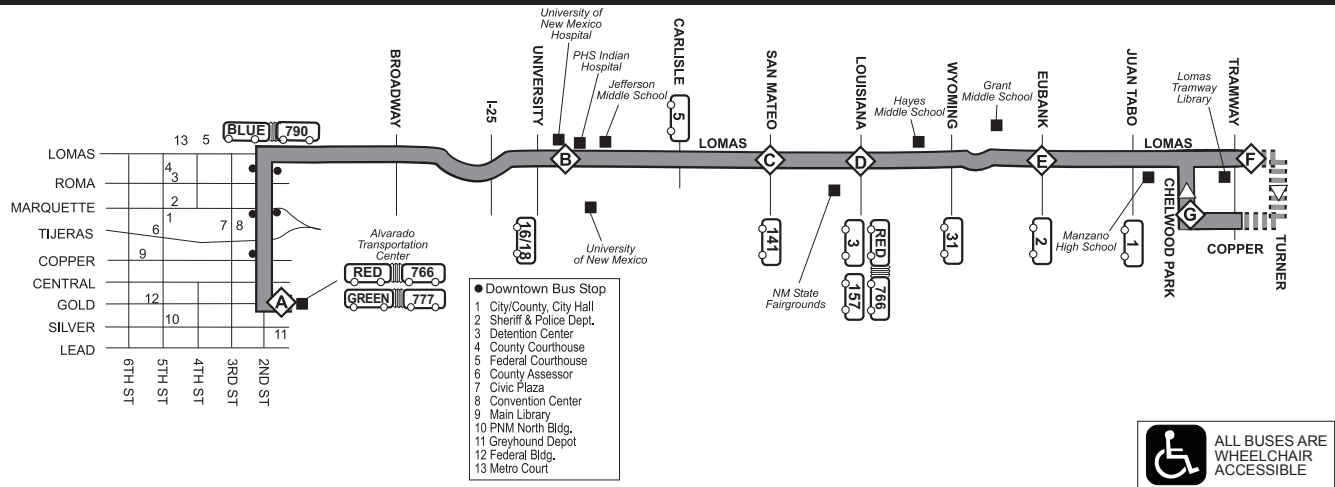

Route / Ruta 11 Lomas Blvd.

Effective: January 2012

Route 11 - Saturday Westbound

STOP	7:03a	7:09a	7:15a	7:18a	7:25a	7:38a
COPPER & CHELWOOD PARK (G)						
LOMAS & EUBANK (E)						
LOMAS & LOUISIANA (D)						
LOMAS & SAN MATEO (C)						
UNM HOSPITAL (B)						
ALVARADO TRANSPORTATION CENTER (A)						
	7:38a	7:44a	7:50a	7:53a	8:00a	8:13a
	8:10a	8:16a	8:22a	8:25a	8:32a	8:45a
	8:45a	8:51a	8:57a	9:00a	9:07a	9:20a
	9:20a	9:26a	9:32a	9:35a	9:42a	9:55a
	9:54a	10:00a	10:07a	10:10a	10:17a	10:30a
	10:29a	10:35a	10:42a	10:45a	10:52a	11:05a
	11:04a	11:11a	11:18a	11:21a	11:28a	11:41a
	11:40a	11:47a	11:55a	11:58a	12:05p	12:18p
	12:15p	12:22p	12:30p	12:33p	12:40p	12:53p
	12:49p	12:56p	1:04p	1:07p	1:14p	1:27p
	1:25p	1:32p	1:40p	1:43p	1:50p	2:03p
	2:01p	2:08p	2:16p	2:19p	2:26p	2:38p
	2:37p	2:44p	2:51p	2:54p	3:01p	3:13p
	3:12p	3:19p	3:26p	3:29p	3:36p	3:48p
	3:47p	3:54p	4:01p	4:04p	4:11p	4:23p
	4:21p	4:28p	4:35p	4:38p	4:45p	4:57p
	4:57p	5:04p	5:11p	5:14p	5:21p	5:33p
	5:32p	5:38p	5:45p	5:48p	5:55p	6:07p
	6:07p	6:13p	6:20p	6:23p	6:30p	6:42p
	6:42p	6:48p	6:55p	6:58p	7:05p	7:17p
	7:17p	7:23p	7:30p	7:33p	7:40p	7:52p
	7:52p	7:58p	8:05p	8:08p	8:15p	8:27p

Route 11 - Saturday Eastbound

STOP	7:22a	7:32a	7:37a	7:40a	7:47a	7:57a	8:03a
COPPER & CHELWOOD PARK (G)						6:55a	7:01a
LOMAS & TRAMWAY (F)						7:30a	7:36a
LOMAS & EUBANK (E)							
LOMAS & LOUISIANA (D)							
LOMAS & SAN MATEO (C)							
UNM HOSPITAL (B)							
ALVARADO TRANSPORTATION CENTER (A)							
	7:57a	8:07a	8:12a	8:15a	8:22a	8:32a	8:38a
	8:32a	8:42a	8:47a	8:50a	8:57a	9:07a	9:13a
	9:07a	9:17a	9:23a	9:27a	9:34a	9:44a	9:50a
	9:42a	9:52a	9:58a	10:02a	10:09a	10:19a	10:25a
	10:17a	10:27a	10:33a	10:37a	10:44a	10:54a	11:00a
	10:52a	11:02a	11:09a	11:13a	11:21a	11:31a	11:37a
	11:27a	11:37a	11:44a	11:48a	11:56a	12:06p	12:12p
	12:01p	12:11p	12:18p	12:22p	12:30p	12:40p	12:46p
	12:35p	12:45p	12:52p	12:58p	1:06p	1:16p	1:23p
	1:10p	1:20p	1:27p	1:33p	1:41p	1:51p	1:58p
	1:47p	1:57p	2:04p	2:09p	2:17p	2:27p	2:34p
	2:22p	2:32p	2:39p	2:44p	2:52p	3:02p	3:09p
	2:57p	3:07p	3:14p	3:19p	3:27p	3:37p	3:44p
	3:31p	3:41p	3:48p	3:53p	4:01p	4:11p	4:18p
	4:07p	4:17p	4:24p	4:29p	4:37p	4:47p	4:54p
	4:42p	4:52p	4:59p	5:04p	5:12p	5:22p	5:29p
	5:17p	5:27p	5:34p	5:39p	5:46p	5:56p	6:03p
	5:52p	6:02p	6:09p	6:14p	6:21p	6:31p	6:38p
	6:27p	6:37p	6:43p	6:48p	6:55p	7:05p	7:11p
	7:02p	7:12p	7:18p	7:23p	7:30p	7:40p	7:46p
	8:09p	8:19p	8:25p	8:30p	8:37p	8:47p	8:53p

Route 11 - Sunday Westbound