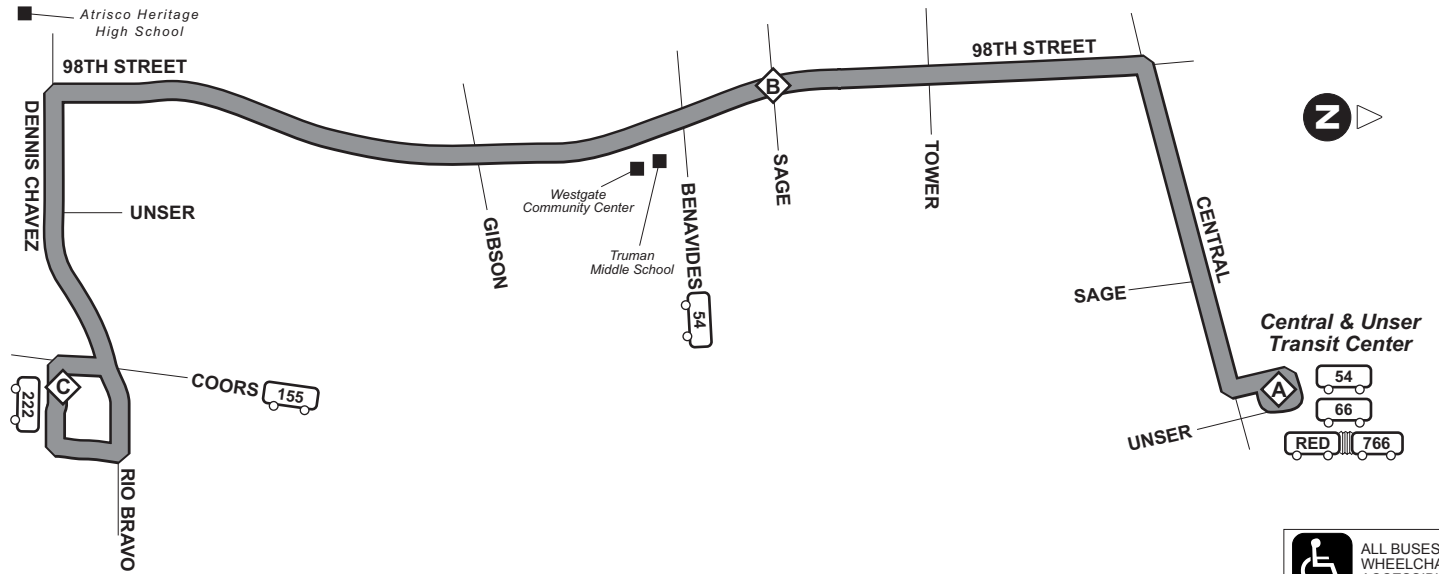

Route 198 / Ruta 198

98th Street / Dennis Chavez

Effective 5/7/2011

ALL BUSES ARE WHEELCHAIR ACCESSIBLE

Weekday - Northbound

De Lunes a Viernes – Hacia el Norte

Weekday - Southbound

De Lunes a Viernes – Hacia el Sur

COORS & RIO BRAVO C	98TH & SAGE B	CENTRAL & UNSER TRANSIT CENTER P&R A
6:29a	6:37a	6:43a
6:54a	7:02a	7:09a
7:23a	7:31a	7:38a
7:51a	7:59a	8:06a
8:23a	8:31a	8:38a
8:53a	9:01a	9:08a
9:22a	9:30a	9:37a
9:56a	10:04a	10:11a
10:25a	10:33a	10:40a
10:54a	11:02a	11:09a
11:23a	11:31a	11:38a
11:49a	11:57a	12:04p
12:20p	12:28p	12:35p
12:54p	1:02p	1:09p
1:20p	1:28p	1:35p
1:54p	2:02p	2:09p
2:25p	2:33p	2:40p
2:54p	3:02p	3:09p
3:23p	3:31p	3:38p
3:53p	4:01p	4:08p
4:19p	4:27p	4:34p
4:39p	4:47p	4:54p
5:25p	5:33p	5:41p
5:57p	6:05p	6:13p
6:31p	6:39p	6:46p
6:59p	7:07p	7:14p
7:19p	7:27p	7:34p
7:51p	7:59p	8:06p
8:21p	8:29p	8:36p
8:51p	8:59p	9:05p
9:33p	9:41p	9:47p
9:58p	10:06p	10:12p
10:28p	10:36p	10:42p

CENTRAL & UNSER TRANSIT CENTER P&R A	98TH & SAGE B	COORS & RIO BRAVO C
6:10a	6:15a	6:25a
6:26a	6:31a	6:42a
6:57a	7:03a	7:15a
7:27a	7:33a	7:45a
7:59a	8:04a	8:16a
8:30a	8:35a	8:46a
9:00a	9:05a	9:16a
9:29a	9:34a	9:45a
10:00a	10:05a	10:16a
10:31a	10:36a	10:48a
11:01a	11:06a	11:18a
11:32a	11:37a	11:49a
12:03p	12:08p	12:20p
12:33p	12:38p	12:50p
1:03p	1:08p	1:20p
1:35p	1:40p	1:52p
2:03p	2:09p	2:21p
2:34p	2:41p	2:53p
3:04p	3:11p	3:23p
3:34p	3:41p	3:53p
3:50p	3:57p	4:09p
4:11p	4:18p	4:30p
4:52p	4:59p	5:11p
5:38p	5:45p	5:57p
6:04p	6:11p	6:23p
6:32p	6:39p	6:51p
7:01p	7:07p	7:19p
7:33p	7:39p	7:51p
8:04p	8:09p	8:21p
8:28p	8:33p	8:45p
9:09p	9:14p	9:26p
9:32p	9:37p	9:49p
9:53p	9:58p	10:10p