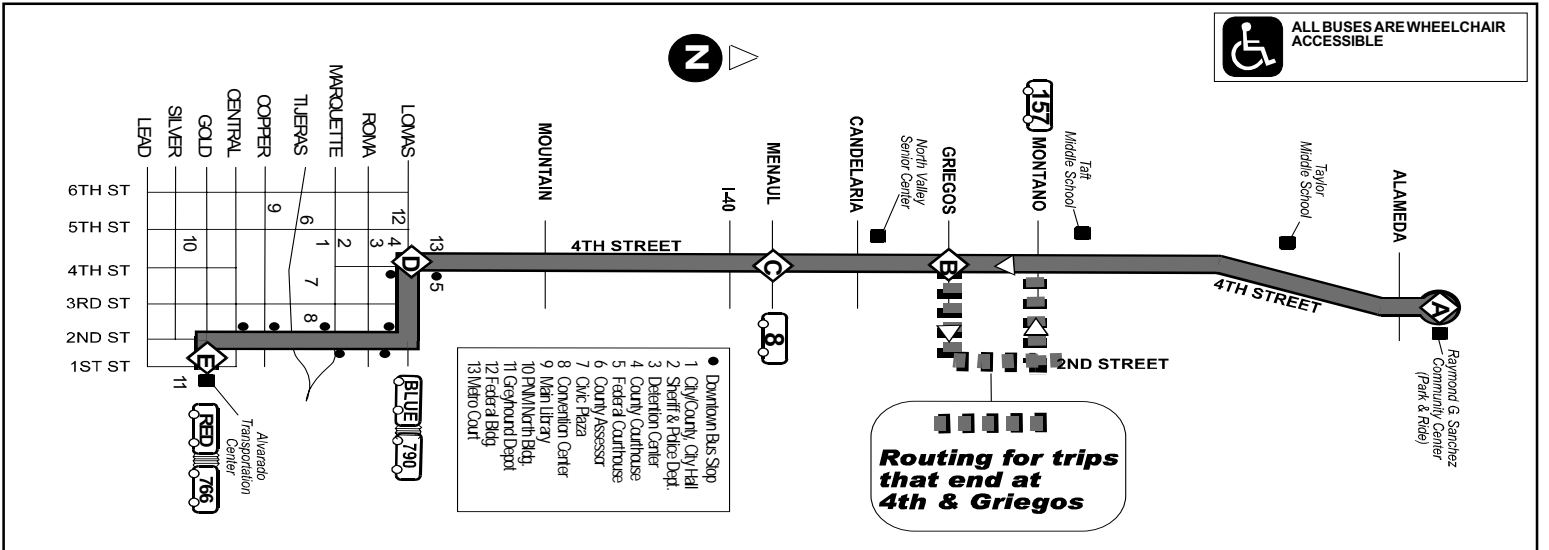

Route 10 | Ruta 10 - North 4th St.

Eff. 12/19/2009

Route 10 - Saturday Southbound

RAYMOND G SANCHEZ COMMUNITY CENTER PAR	NORTH 4TH & GRIEGOS	NORTH 4TH & MENAUL	NORTH 4TH & LOMAS	ALVARADO TRANSPORTATION CENTER
A	B	C	D	E
639a	656a	703a	709a	714a
.....	722a	729a	735a	740a
729a	746a	753a	759a	804a
.....	812a	819a	825a	830a
820a	837a	843a	849a	854a
.....	901a	907a	913a	918a
909a	926a	932a	938a	943a
.....	952a	958a	1004a	1009a
959a	1016a	1022a	1028a	1033a
.....	1041a	1047a	1053a	1058a
1049a	1106a	1112a	1118a	1123a
.....	1132a	1138a	1144a	1149a
1139a	1156a	1202p	1208p	1213p
.....	1221p	1227p	1233p	1238p
1229p	1246p	1252p	1257p	102p
.....	112p	118p	123p	128p
120p	137p	143p	148p	153p
.....	201p	207p	212p	217p
209p	226p	232p	237p	242p
.....	252p	258p	303p	308p
300p	317p	323p	328p	333p
.....	341p	347p	352p	357p
349p	406p	412p	417p	422p
.....	432p	438p	443p	448p
440p	457p	503p	508p	513p
.....	521p	527p	532p	537p
529p	546p	552p	557p	602p
.....	612p	618p	624p	628p
619p	636p	642p	648p	652p
.....	702p	708p	714p	718p
.....	752p	758p	804p	808p
.....	842p	848p	854p	858p

Route 10 - Saturday Northbound

ALVARADO TRANSPORTATION CENTER	NORTH 4TH & LOMAS	NORTH 4TH & MENAUL	NORTH 4TH & GRIEGOS	RAYMOND G SANCHEZ COMMUNITY CENTER PAR
E	D	C	B	A
639a	643a	649a	653a	709a
704a	708a	714a	718a	.....
729a	733a	739a	743a	759a
754a	758a	804a	808a	.....
819a	823a	829a	833a	849a
844a	848a	854a	858a	.....
909a	913a	919a	923a	939a
934a	938a	944a	948a	.....
959a	1003a	1009a	1013a	1029a
1024a	1028a	1034a	1039a	.....
1049a	1054a	1100a	1105a	1121a
1114a	1119a	1125a	1130a	.....
1139a	1144a	1150a	1155a	1211p
1204p	1209p	1215p	1220p	.....
1229p	1234p	1240p	1245p	101p
1254p	1259p	105p	110p	.....
119p	124p	130p	135p	151p
144p	149p	155p	200p	.....
209p	214p	219p	225p	240p
234p	239p	244p	250p	.....
259p	304p	309p	315p	330p
324p	329p	334p	340p	.....
349p	354p	359p	405p	420p
414p	419p	424p	430p	.....
439p	444p	449p	455p	510p
504p	509p	514p	520p	.....
529p	534p	539p	545p	600p
554p	559p	604p	610p	.....
619p	624p	629p	635p	650p
644p	648p	652p	658p	.....
734p	738p	742p	748p	.....
824p	828p	832p	838p	.....
914p	918p	922p	928p	.....

Route 10 - Sunday Southbound

900a	905a	912a	917a
947a	952a	959a	1004a
1034a	1039a	1046a	1051a
1121a	1126a	1133a	1138a
1208p	1213p	1220p	1225p
1255p	100p	107p	112p
142p	147p	154p	159p
229p	234p	241p	246p
316p	321p	328p	333p
403p	408p	415p	420p

Route 10 - Sunday Northbound

928a	933a	937a	943a
1015a	1020a	1024a	1030a
1102a	1107a	1111a	1117a
1149a	1154a	1158a	1204p
1236p	1241p	1245p	1251p
123p	128p	132p	138p
210p	215p	219p	225p
257p	302p	306p	312p
344p	349p	353p	359p
431p	436p	440p	446p