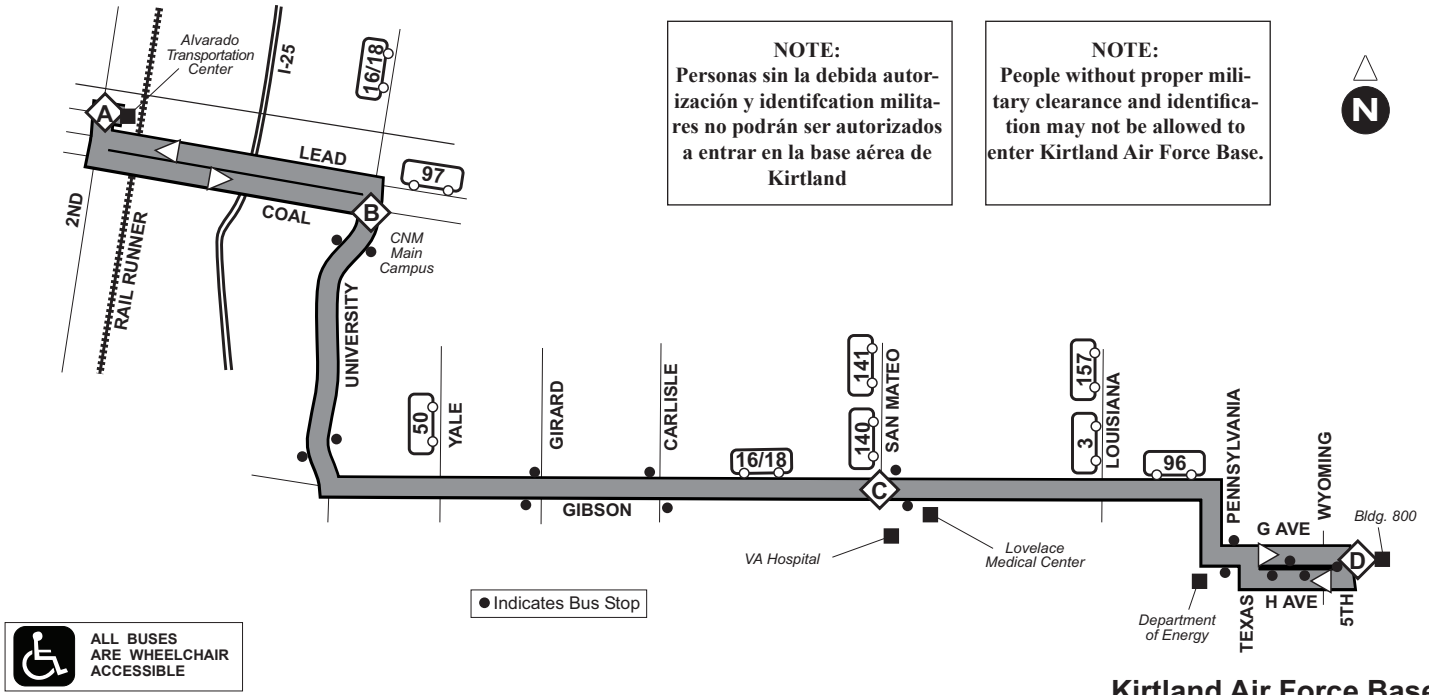

Route / Ruta 217

Downtown - Kirtland AFB Limited

Effective: 5/19/2012

Route 217 - Weekday Eastbound

Route 217 - Weekday Westbound

ALVARADO TRANSPORTATION CENTER A	UNIVERSITY & COAL B	GIBSON & SAN MATEO C	BUILDING 800 KIRTLAND AFB D
** 6:28a	6:34a	6:46a	6:55a
** 7:24a	7:30a	7:42a	7:51a
4:20p	4:26p	4:38p	4:47p

BUILDING 800 KIRTLAND AFB D	GIBSON & SAN MATEO C	UNIVERSITY & COAL B	ALVARADO TRANSPORTATION CENTER A
7:01a	7:10a	7:20a	7:28a
3:43p	3:52p	4:02p	4:10p
4:52p	5:01p	5:11p	5:19p

** For these trips the bus will wait at the ATC for passengers to transfer from the NM Rail Runner Express.

** Para estos viajes el camión esperará en el ATC para pasajeros que quieren transferir desde NM Rail Runner Express (tren).