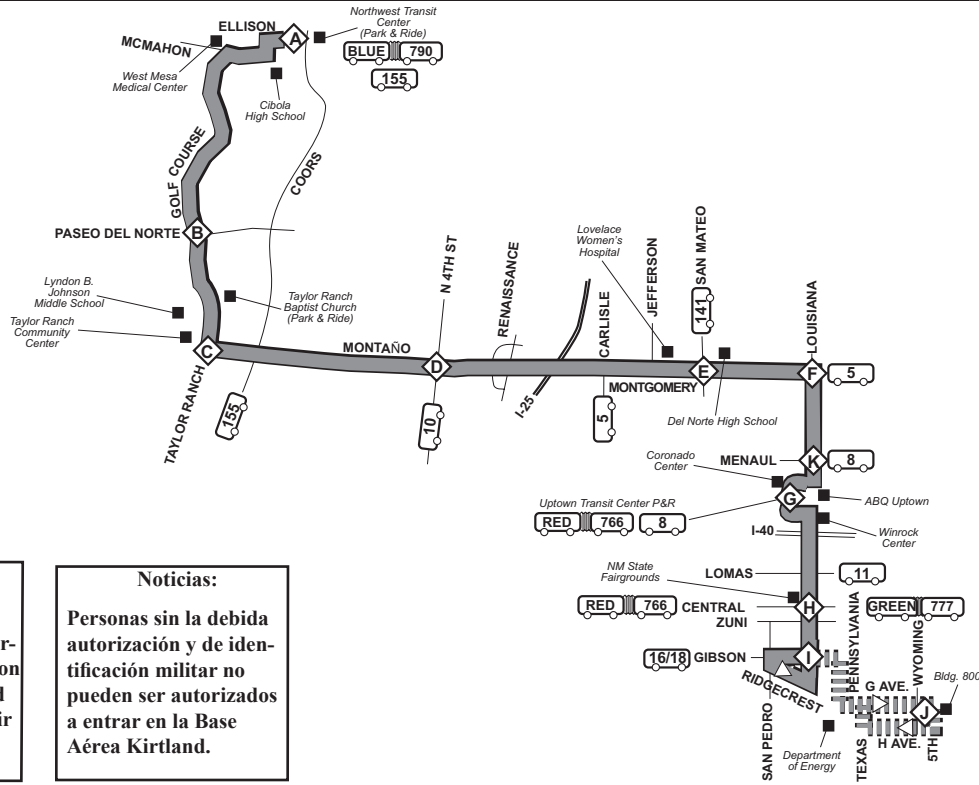

Routes 3 & 157 / Rutas 3 & 157 Effective: January 2012

Montaño / Louisiana / Uptown / Kirtland

NOTE:
People without proper military clearance and identification may not be allowed to enter Kirtland Air Force Base.

Noticias:
Personas sin la debida autorización y de identificación militar no pueden ser autorizados a entrar en la Base Aérea Kirtland.

Route 157 - Saturday South / Eastbound

Route 157 - Saturday West / Northbound

A	B	C	D	E	F	G	H	I	J
7:26a	7:36a	7:41a	7:48a	7:59a	8:03a	8:12a	8:21a	8:24a	8:31a
8:40a	8:50a	8:55a	9:02a	9:13a	9:17a	9:26a	9:35a	9:38a	9:45a
9:35a	9:45a	9:50a	9:57a	10:09a	10:13a	10:21a	10:30a	10:35a	.....
10:20a	10:30a	10:35a	10:42a	10:54a	10:58a	11:06a	11:15a	11:20a	.....
11:05a	11:15a	11:20a	11:27a	11:39a	11:43a	11:51a	12:00p	12:05p	.....
11:50a	12:00p	12:05p	12:12p	12:24p	12:28p	12:36p	12:45p	12:50p	.....
12:35p	12:45p	12:50p	12:56p	1:06p	1:11p	1:22p	1:31p	1:36p	.....
1:20p	1:32p	1:37p	1:43p	1:53p	1:58p	2:07p	2:16p	2:21p	.....
2:05p	2:17p	2:23p	2:30p	2:41p	2:45p	3:03p	3:06p	3:13p	.....
2:50p	3:00p	3:05p	3:12p	3:23p	3:27p	3:37p	3:48p	3:52p	4:02p
3:35p	3:45p	3:50p	3:57p	4:08p	4:12p	4:22p	4:33p	4:37p	4:47p
4:20p	4:31p	4:36p	4:42p	4:52p	4:57p	5:06p	5:15p	5:18p	.....
5:05p	5:16p	5:21p	5:27p	5:37p	5:42p	5:51p	6:00p	6:03p	.....
5:50p	6:01p	6:06p	6:12p	6:22p	6:27p	6:36p	6:45p	6:48p	.....
6:35p	6:46p	6:51p	6:57p	7:07p	7:12p	7:21p	7:30p	7:33p	.....
7:15p	7:25p	7:30p	7:36p	7:46p	7:51p	8:00p	8:09p	8:12p	.....
7:58p	8:08p	8:13p	8:19p	8:29p	8:34p	8:43p	8:52p	8:55p	.....
8:55p	9:05p	9:10p	9:16p	9:26p	9:31p	9:40p	9:49p	9:52p	.....

J	I	H	G	F	E	D	C	B	A
8:08a	8:13a	8:21a	8:31a	8:35a	8:45a	8:53a	8:57a	9:08a	.....
8:45a	8:51a	8:56a	9:04a	9:14a	9:18a	9:28a	9:36a	9:40a	9:51a
9:38a	9:43a	9:51a	10:01a	10:05a	10:15a	10:23a	10:26a	10:37a	.....
10:15a	10:21a	10:26a	10:34a	10:44a	10:48a	10:58a	11:06a	11:09a	11:20a
11:08a	11:13a	11:21a	11:31a	11:35a	11:45a	11:53a	11:56a	12:07p	.....
11:53a	11:58a	12:06p	12:16p	12:20p	12:30p	12:38p	12:41p	12:52p	.....
12:38p	12:43p	12:51p	1:01p	1:05p	1:15p	1:23p	1:26p	1:37p	.....
1:22p	1:27p	1:35p	1:45p	1:49p	1:59p	2:07p	2:10p	2:21p	.....
2:06p	2:11p	2:19p	2:29p	2:33p	2:43p	2:51p	2:54p	3:05p	.....
2:51p	2:56p	3:04p	3:14p	3:18p	3:28p	3:36p	3:39p	3:50p	.....
3:29p	3:36p	3:41p	3:49p	3:59p	4:03p	4:13p	4:21p	4:35p	.....
4:14p	4:21p	4:26p	4:34p	4:44p	4:48p	4:58p	5:06p	5:20p	.....
5:00p	5:06p	5:11p	5:19p	5:29p	5:32p	5:42p	5:50p	5:53p	6:04p
5:52p	5:56p	6:04p	6:14p	6:17p	6:26p	6:33p	6:37p	6:48p	.....
6:37p	6:41p	6:49p	6:59p	7:02p	7:11p	7:18p	7:22p	7:33p	.....
7:22p	7:26p	7:34p	7:45p	7:48p	7:58p	8:05p	8:09p	8:20p	.....
7:50p	7:54p	8:02p	8:13p	8:16p	8:26p	8:33p	8:37p	8:48p	.....
8:27p	8:31p	8:39p	8:50p	8:53p	9:03p	9:10p	9:14p	9:25p	.....
9:17p	9:21p	9:29p	9:40p	9:43p	9:53p	10:00p	10:04p	10:15p	.....

Route 3 - Sunday Southbound

Route 3 - Sunday Northbound

NOTE:
Rt. 157 has replaced Rt. 3 on Saturdays