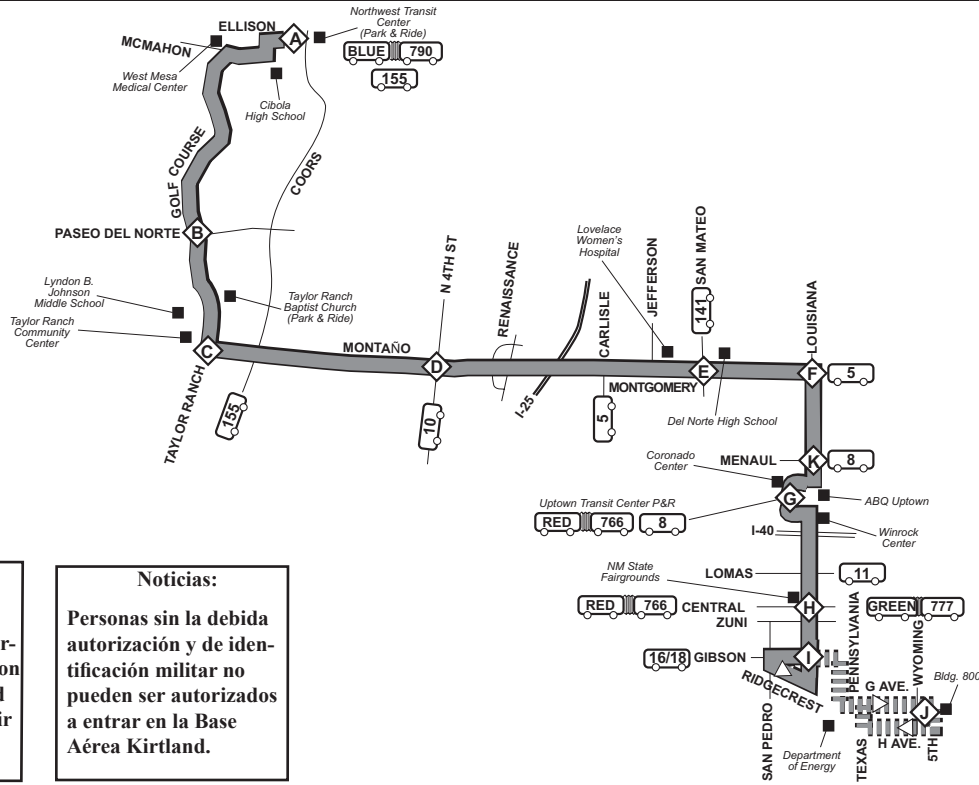

Routes 3 & 157 / Rutas 3 & 157 Effective: January 2012

Montaño / Louisiana / Uptown / Kirtland

NOTE:
People without proper military clearance and identification may not be allowed to enter Kirtland Air Force Base.

Noticias:
Personas sin la debida autorización y de identificación militar no pueden ser autorizados a entrar en la Base Aérea Kirtland.

Route 157 - Saturday South / Eastbound

Route 157 - Saturday West / Northbound

A	B	C	D	E	F	G	H	I	J
7:26a	7:36a	7:41a	7:48a	7:59a	8:03a	8:12a	8:21a	8:24a	8:31a
8:40a	8:50a	8:55a	9:02a	9:13a	9:17a	9:26a	9:35a	9:38a	9:45a
9:35a	9:45a	9:50a	9:57a	10:09a	10:13a	10:21a	10:30a	10:35a	.....
10:20a	10:30a	10:35a	10:42a	10:54a	10:58a	11:06a	11:15a	11:20a	.....
11:05a	11:15a	11:20a	11:27a	11:39a	11:43a	11:51a	12:00p	12:05p	.....
11:50a	12:00p	12:05p	12:12p	12:24p	12:28p	12:36p	12:45p	12:50p	.....
12:35p	12:45p	12:50p	12:56p	1:06p	1:11p	1:22p	1:31p	1:36p	.....
1:20p	1:32p	1:37p	1:43p	1:53p	1:58p	2:07p	2:16p	2:21p	.....
2:05p	2:17p	2:23p	2:30p	2:41p	2:45p	3:03p	3:06p	3:13p	.....
2:50p	3:00p	3:05p	3:12p	3:23p	3:27p	3:37p	3:48p	3:52p	4:02p
3:35p	3:45p	3:50p	3:57p	4:08p	4:12p	4:22p	4:33p	4:37p	4:47p
4:20p	4:31p	4:36p	4:42p	4:52p	4:57p	5:06p	5:15p	5:18p	.....
5:05p	5:16p	5:21p	5:27p	5:37p	5:42p	5:51p	6:00p	6:03p	.....
5:50p	6:01p	6:06p	6:12p	6:22p	6:27p	6:36p	6:45p	6:48p	.....
6:35p	6:46p	6:51p	6:57p	7:07p	7:12p	7:21p	7:30p	7:33p	.....
7:15p	7:25p	7:30p	7:36p	7:46p	7:51p	8:00p	8:09p	8:12p	.....
7:58p	8:08p	8:13p	8:19p	8:29p	8:34p	8:43p	8:52p	8:55p	.....
8:55p	9:05p	9:10p	9:16p	9:26p	9:31p	9:40p	9:49p	9:52p	.....

J	I	H	G	F	E	D	C	B	A
8:08a	8:13a	8:21a	8:31a	8:35a	8:45a	8:53a	8:57a	9:08a	.....
8:45a	8:51a	8:56a	9:04a	9:14a	9:18a	9:28a	9:36a	9:40a	9:51a
9:38a	9:43a	9:51a	10:01a	10:05a	10:15a	10:23a	10:26a	10:37a	.....
10:15a	10:21a	10:26a	10:34a	10:44a	10:48a	10:58a	11:06a	11:09a	11:20a
11:08a	11:13a	11:21a	11:31a	11:35a	11:45a	11:53a	11:56a	12:07p	.....
11:53a	11:58a	12:06p	12:16p	12:20p	12:30p	12:38p	12:41p	12:52p	.....
12:38p	12:43p	12:51p	1:01p	1:05p	1:15p	1:23p	1:26p	1:37p	.....
1:22p	1:27p	1:35p	1:45p	1:49p	1:59p	2:07p	2:10p	2:21p	.....
2:06p	2:11p	2:19p	2:29p	2:33p	2:43p	2:51p	2:54p	3:05p	.....
2:51p	2:56p	3:04p	3:14p	3:18p	3:28p	3:36p	3:39p	3:50p	.....
3:29p	3:36p	3:41p	3:49p	3:59p	4:03p	4:13p	4:21p	4:24p	4:35p
4:14p	4:21p	4:26p	4:34p	4:44p	4:48p	4:58p	5:06p	5:09p	5:20p
5:00p	5:06p	5:11p	5:19p	5:29p	5:32p	5:42p	5:50p	5:53p	6:04p
5:52p	5:56p	6:04p	6:14p	6:17p	6:26p	6:33p	6:37p	6:48p	.....
6:37p	6:41p	6:49p	6:59p	7:02p	7:11p	7:18p	7:22p	7:33p	.....
7:22p	7:26p	7:34p	7:45p	7:48p	7:58p	8:05p	8:09p	8:20p	.....
7:50p	7:54p	8:02p	8:13p	8:16p	8:26p	8:33p	8:37p	8:48p	.....
8:27p	8:31p	8:39p	8:50p	8:53p	9:03p	9:10p	9:14p	9:25p	.....
9:17p	9:21p	9:29p	9:40p	9:43p	9:53p	10:00p	10:04p	10:15p	.....

Route 3 - Sunday Southbound

Route 3 - Sunday Northbound

NOTE:
Rt. 157 has replaced Rt. 3 on Saturdays