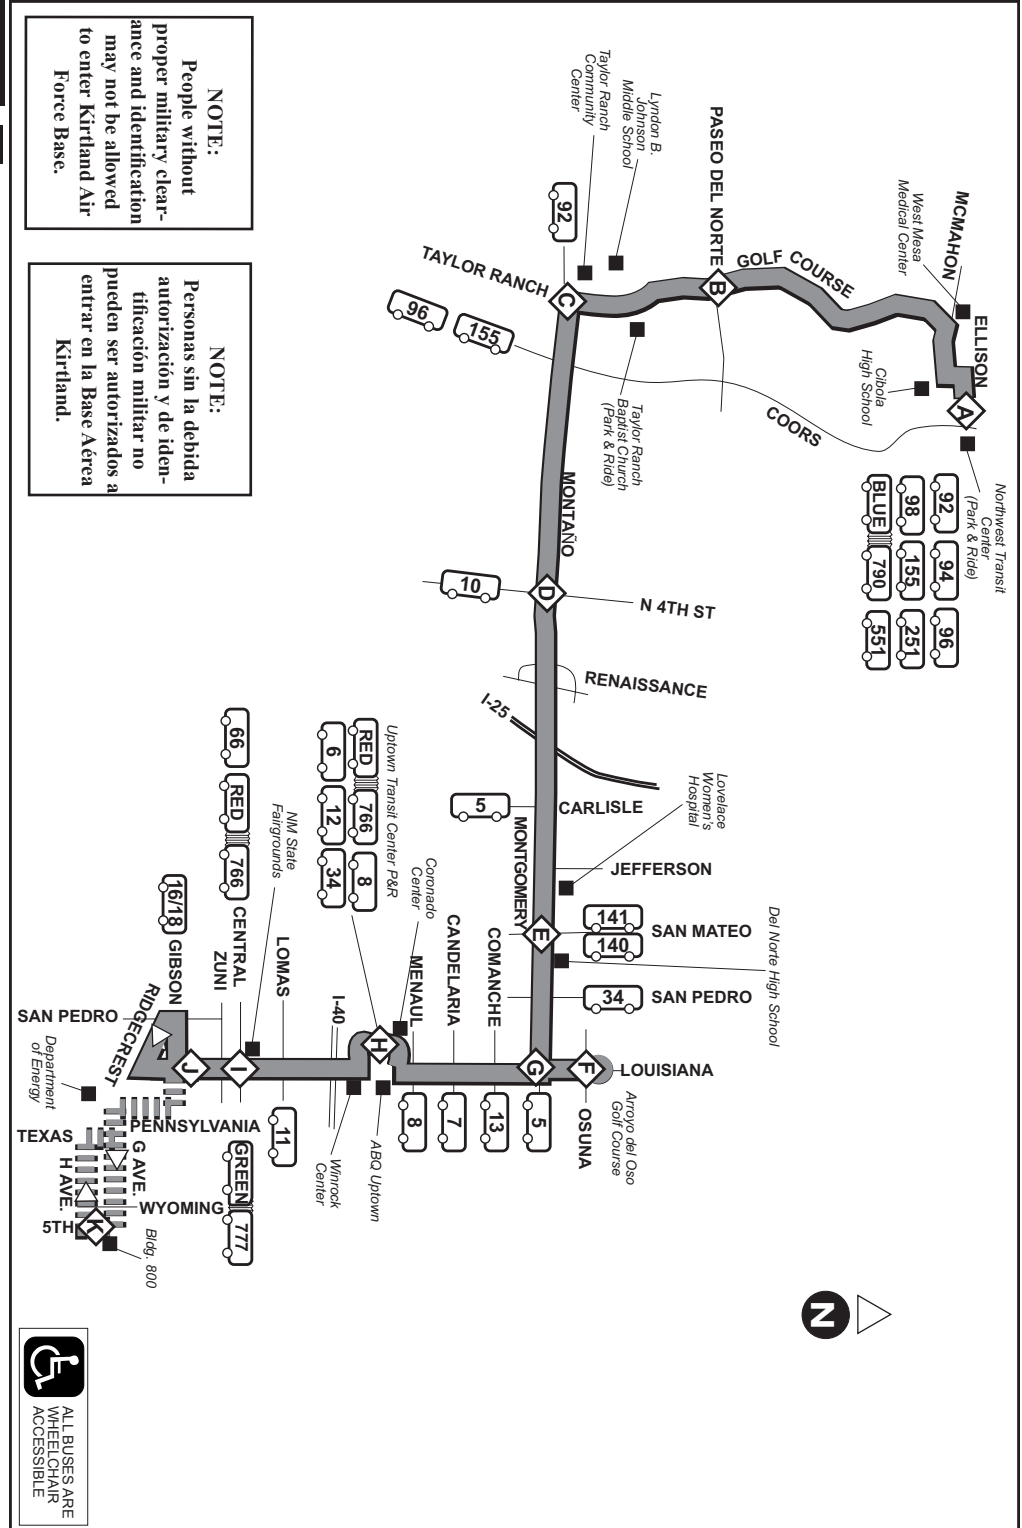

ROUTE	K	J	I	H	G	F	E	D	C	B	A
3	.....	5:28a	5:34a	5:41a	5:48a	5:49a	.....	.....	.....	.....	.....
3	.....	5:58a	6:04a	6:11a	6:18a	6:19a	.....	.....	.....	.....	.....
157	.....	6:20a	6:25a	6:33a	6:41a	.....	6:45a	6:55a	7:03a	7:07a	7:19a
3	.....	6:33a	6:39a	6:45a	6:54a	7:02a	7:03a	.....	.....	.....	.....
157	.....	6:53a	7:00a	7:04a	7:12a	7:23a	.....	7:28a	7:39a	7:47a	7:51a
3	.....	7:11a	7:17a	7:23a	7:32a	7:40a	7:41a	.....	.....	.....	.....
157	.....	7:32a	7:39a	7:45a	7:53a	8:04a	.....	8:08a	8:19a	8:27a	8:31a
3	.....	7:52a	7:58a	8:04a	8:13a	8:21a	8:23a	.....	.....	.....	.....
157	.....	8:14a	8:20a	8:25a	8:33a	8:42a	.....	8:46a	8:56a	9:04a	9:08a
3	.....	8:32a	8:38a	8:44a	8:53a	9:01a	9:03a	.....	.....	.....	.....
157	.....	8:54a	9:00a	9:05a	9:13a	9:22a	.....	9:26a	9:36a	9:44a	9:59a
3	.....	9:13a	9:19a	9:25a	9:34a	9:42a	9:44a	.....	.....	.....	.....
157	.....	9:47a	9:52a	10:00a	10:09a	.....	10:13a	10:23a	10:31a	10:35a	10:46a
3	.....	10:06a	10:12a	10:21a	10:31a	10:33a	.....	.....	.....	.....	.....
157	.....	10:31a	10:36a	10:44a	10:53a	.....	10:57a	11:07a	11:15a	11:19a	11:30a
3	.....	10:52a	10:58a	11:07a	11:17a	11:19a	.....	.....	.....	.....	.....
157	.....	11:16a	11:21a	11:30a	11:40a	.....	11:44a	11:55a	12:03p	12:07p	12:18p
3	.....	11:36a	11:42a	11:51a	12:01p	12:03p	.....	.....	.....	.....	.....
157	.....	11:59a	12:04p	12:13p	12:23p	.....	12:27p	12:39p	12:47p	12:51p	1:02p
3	.....	12:20p	12:26p	12:35p	12:45p	12:47p	.....	.....	.....	.....	.....
157	.....	12:44p	12:49p	12:58p	1:08p	.....	1:12p	1:24p	1:32p	1:36p	1:47p
3	.....	1:04p	1:10p	1:19p	1:29p	1:31p	.....	.....	.....	.....	.....
157	1:20p	1:27p	1:33p	1:42p	1:52p	.....	1:57p	2:10p	2:19p	2:23p	2:34p
3	.....	1:50p	1:56p	2:05p	2:15p	2:17p	.....	.....	.....	.....	.....
157	.....	2:16p	2:21p	2:30p	2:40p	.....	2:45p	2:58p	3:07p	3:11p	3:22p
3	.....	2:36p	2:42p	2:51p	3:01p	3:03p	.....	.....	.....	.....	.....
157	2:48p	2:55p	3:01p	3:11p	3:22p	.....	3:27p	3:40p	3:52p	3:56p	4:07p
3	.....	3:08p	3:15p	3:21p	3:29p	3:41p	3:43p	.....	.....	.....	.....
157	3:29p	3:36p	3:42p	3:52p	4:03p	.....	4:08p	4:21p	4:33p	4:37p	4:48p
3	.....	3:51p	3:58p	4:04p	4:12p	4:24p	4:26p	.....	.....	.....	.....
157	4:10p	4:17p	4:23p	4:33p	4:44p	.....	4:49p	5:02p	5:14p	5:19p	5:32p
3	.....	4:31p	4:38p	4:44p	4:52p	5:04p	5:06p	.....	.....	.....	.....
157	4:50p	4:57p	5:03p	5:12p	5:23p	.....	5:28p	5:40p	5:54p	5:59p	6:12p
3	.....	5:12p	5:18p	5:24p	5:33p	5:43p	5:45p	.....	.....	.....	.....
157	5:37p	5:43p	5:49p	5:58p	6:09p	.....	6:14p	6:25p	6:36p	6:41p	6:53p
3	.....	5:57p	6:03p	6:09p	6:18p	6:30p	.....	.....	.....	.....	.....
157	.....	6:31p	6:36p	6:44p	6:53p	.....	6:57p	7:07p	7:14p	7:18p	7:30p
3	.....	6:50p	6:56p	7:05p	7:13p	7:14p	.....	.....	.....	.....	.....
157	.....	7:14p	7:19p	7:27p	7:36p	.....	7:40p	7:50p	7:57p	8:01p	8:13p
3	.....	7:44p	7:50p	7:59p	8:07p	8:08p	.....	.....	.....	.....	.....
157	.....	8:42p	8:47p	8:55p	9:04p	.....	9:08p	9:18p	9:25p	9:29p	9:38p
3	.....	9:33p	9:39p	9:48p	9:56p	9:57p	.....	.....	.....	.....	.....