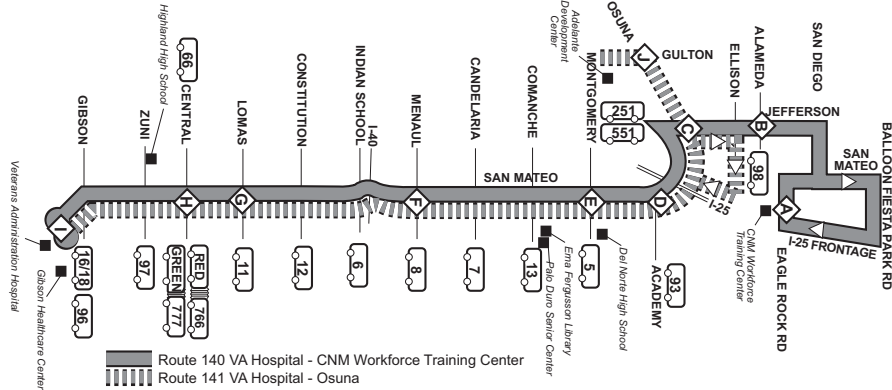

Routes / Rutas 140 & 141 San Mateo Blvd.

Effective 8/27/2011

San Mateo Line - Weekday Southbound

San Mateo Line - Weekday Northbound