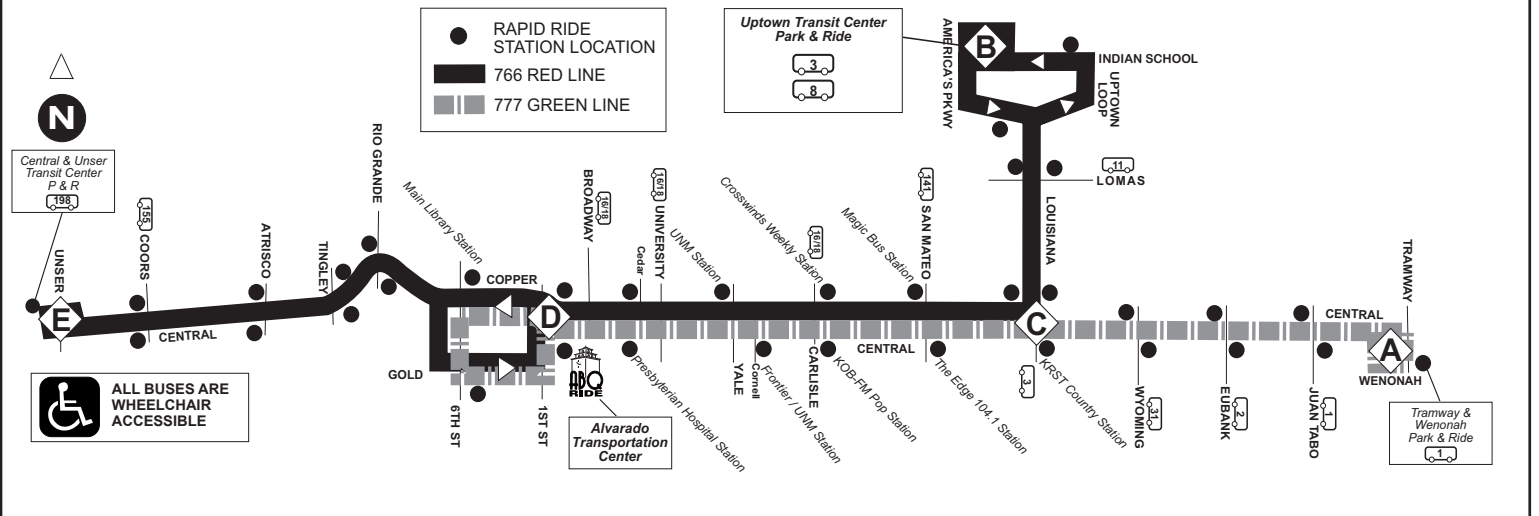

766 Red Line Rapid Ride 777 Green Line Rapid Ride

Effective: 5/19/2012

WESTBOUND

SUNDAY

EASTBOUND

ROUTE	A	B	C	D	E
766	.....	6:28a	6:33a	6:45a	6:59a
777	6:38a	.....	6:48a	7:00a	.....
766	.....	7:01a	7:06a	7:18a	7:32a
777	7:11a	.....	7:21a	7:33a	.....
766	.....	7:32a	7:38a	7:51a	8:06a
777	7:43a	.....	7:53a	8:06a	.....
766	.....	8:05a	8:11a	8:24a	8:39a
777	8:16a	.....	8:26a	8:39a	.....
766	.....	8:38a	8:44a	8:57a	9:13a
777	8:49a	.....	8:59a	9:12a	.....
766	.....	9:11a	9:17a	9:30a	9:47a
777	9:22a	.....	9:32a	9:45a	.....
766	.....	9:44a	9:50a	10:03a	10:20a
777	9:55a	.....	10:05a	10:18a	.....
766	.....	10:17a	10:23a	10:36a	10:53a
777	10:27a	.....	10:37a	10:51a	.....
766	.....	10:48a	10:55a	11:09a	11:27a
777	10:59a	.....	11:10a	11:24a	.....
766	.....	11:21a	11:28a	11:42a	12:00p
777	11:32a	.....	11:43a	11:57a	.....
766	.....	11:54a	12:01p	12:15p	12:33p
777	12:05p	.....	12:16p	12:30p	.....
766	.....	12:26p	12:33p	12:48p	1:06p
777	12:37p	.....	12:48p	1:03p	.....
766	.....	12:59p	1:06p	1:21p	1:39p
777	1:10p	.....	1:21p	1:36p	.....
766	.....	1:32p	1:39p	1:54p	2:12p
777	1:43p	.....	1:54p	2:09p	.....
766	.....	2:05p	2:12p	2:27p	2:45p
777	2:16p	.....	2:27p	2:42p	.....
766	.....	2:38p	2:45p	3:00p	3:18p
777	2:49p	.....	3:00p	3:15p	.....
766	.....	3:11p	3:18p	3:33p	3:50p
777	3:22p	.....	3:33p	3:48p	.....
766	.....	3:44p	3:51p	4:06p	4:23p
777	3:55p	.....	4:06p	4:21p	.....
766	.....	4:17p	4:24p	4:39p	4:56p
777	4:28p	.....	4:39p	4:54p	.....
766	.....	4:50p	4:57p	5:12p	5:29p
777	5:01p	.....	5:12p	5:27p	.....
766	.....	5:24p	5:30p	5:45p	6:02p
777	5:35p	.....	5:46p	6:00p	.....
766	.....	5:57p	6:03p	6:18p	6:35p