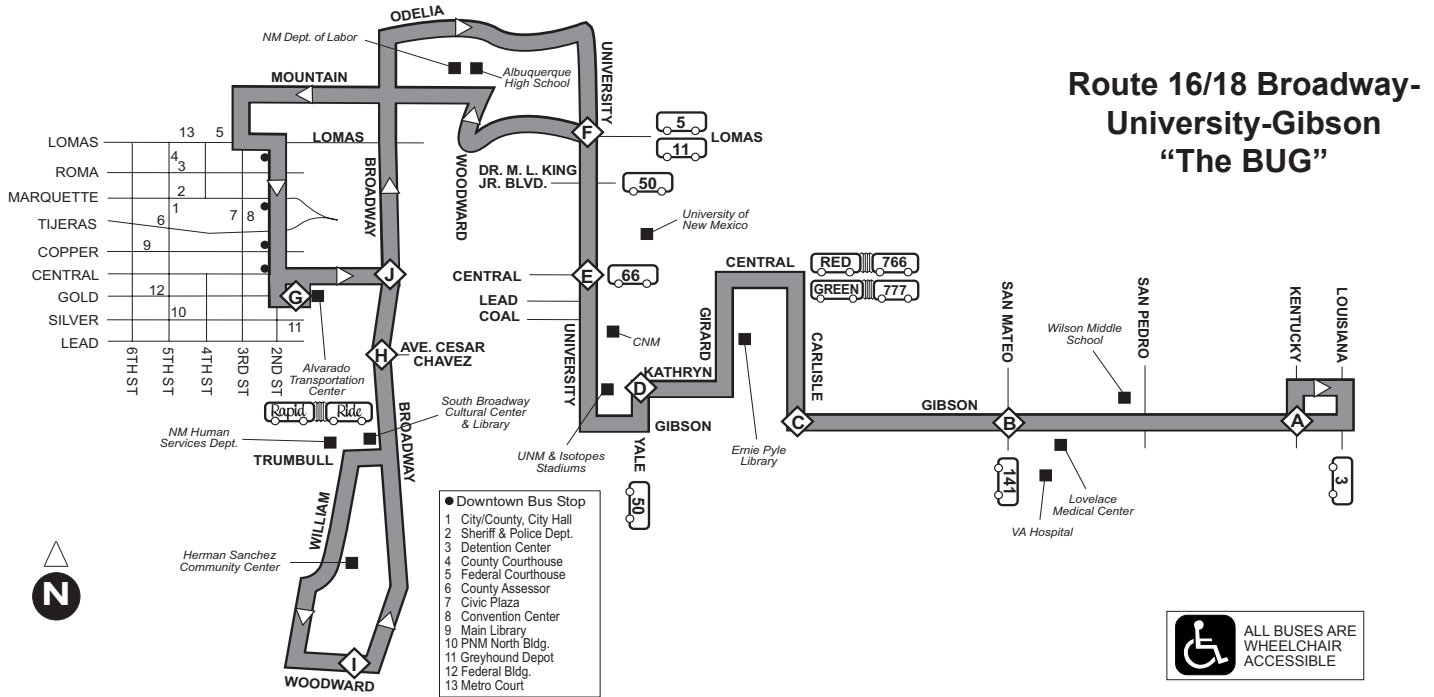

Route 16/18-Ruta 16/18 Broadway/University/Gibson

Effective: January 2012

Route 16/18 - Saturday Westbound

Stop	625a	629a	634a	648a	657a	700a	712a	720a	725a
A	730a	734a	739a	753a	802a	805a	817a	825a	830a
B	835a	839a	844a	858a	907a	910a	922a	930a	935a
C	940a	944a	949a	1003a	1012a	1015a	1027a	1035a	1040a
D	1045a	1049a	1054a	1108a	1117a	1120a	1132a	1140a	1145a
E	1140a	1144a	1149a	1203p	1212p	1215p	1227p	1235p	1240p
F	1225p	1229p	1234p	1248p	1257p	100p	112p	120p	125p
G	110p	114p	119p	133p	145p	157p	205p	210p	
H	155p	159p	204p	218p	227p	230p	242p	250p	255p
I	240p	244p	249p	303p	312p	315p	327p	335p	340p
	325p	329p	334p	348p	357p	400p	412p	420p	425p
	410p	414p	419p	433p	442p	445p	457p	505p	510p
	455p	459p	504p	518p	527p	530p	542p	550p	555p

Route 16/18 - Saturday Eastbound

Stop	620a	626a	630a	639a	642a	651a	704a	709a	712a
A	730a	736a	740a	749a	752a	801a	814a	819a	822a
B	835a	841a	845a	854a	857a	906a	919a	924a	927a
C	940a	946a	950a	959a	1002a	1011a	1024a	1029a	1032a
D	1030a	1036a	1040a	1049a	1052a	1101a	1114a	1119a	1122a
E	1115a	1121a	1125a	1134a	1137a	1146a	1159a	1204p	1207p
F	1200p	1206p	1210p	1219p	1222p	1231p	1244p	1249p	1252p
G	1245p	1251p	1255p	104p	107p	116p	129p	134p	137p
H	130p	136p	140p	149p	152p	201p	214p	219p	222p
I	215p	221p	225p	234p	237p	246p	259p	304p	307p
	300p	306p	310p	319p	322p	331p	344p	349p	352p
	345p	351p	355p	404p	407p	416p	429p	434p	437p
	430p	436p	440p	449p	452p	501p	514p	519p	522p
	515p	521p	525p	534p	537p	546p	559p	604p	607p

Route 16/18 - Sunday Westbound

Stop	900a	904a	909a	923a	932a	935a	947a	955a	1000a
A	1005a	1009a	1014a	1028a	1037a	1040a	1052a	1100a	1105a
B	1110a	1114a	1119a	1133a	1142a	1145a	1157a	1205p	1210p
C	1215p	1219p	1224p	1238p	1247p	1250p	102p	110p	115p
D	120p	124p	129p	143p	152p	155p	207p	215p	220p
E	225p	229p	234p	248p	257p	300p	312p	320p	325p
F	330p	334p	339p	353p	402p	405p	417p	425p	430p

Route 16/18 - Sunday Eastbound

Stop	900a	906a	910a	919a	922a	931a	944a	949a	952a
A	1005a	1011a	1015a	1024a	1027a	1036a	1049a	1054a	1057a
B	1110a	1116a	1120a	1129a	1132a	1141a	1154a	1159a	1202p
C	1215p	1221p	1225p	1234p	1237p	1246p	1259p	104p	107p
D	120p	126p	130p	139p	142p	151p	204p	209p	212p
E	225p	231p	235p	244p	247p	256p	309p	314p	317p
F	330p	336p	340p	349p	352p	401p	414p	419p	422p