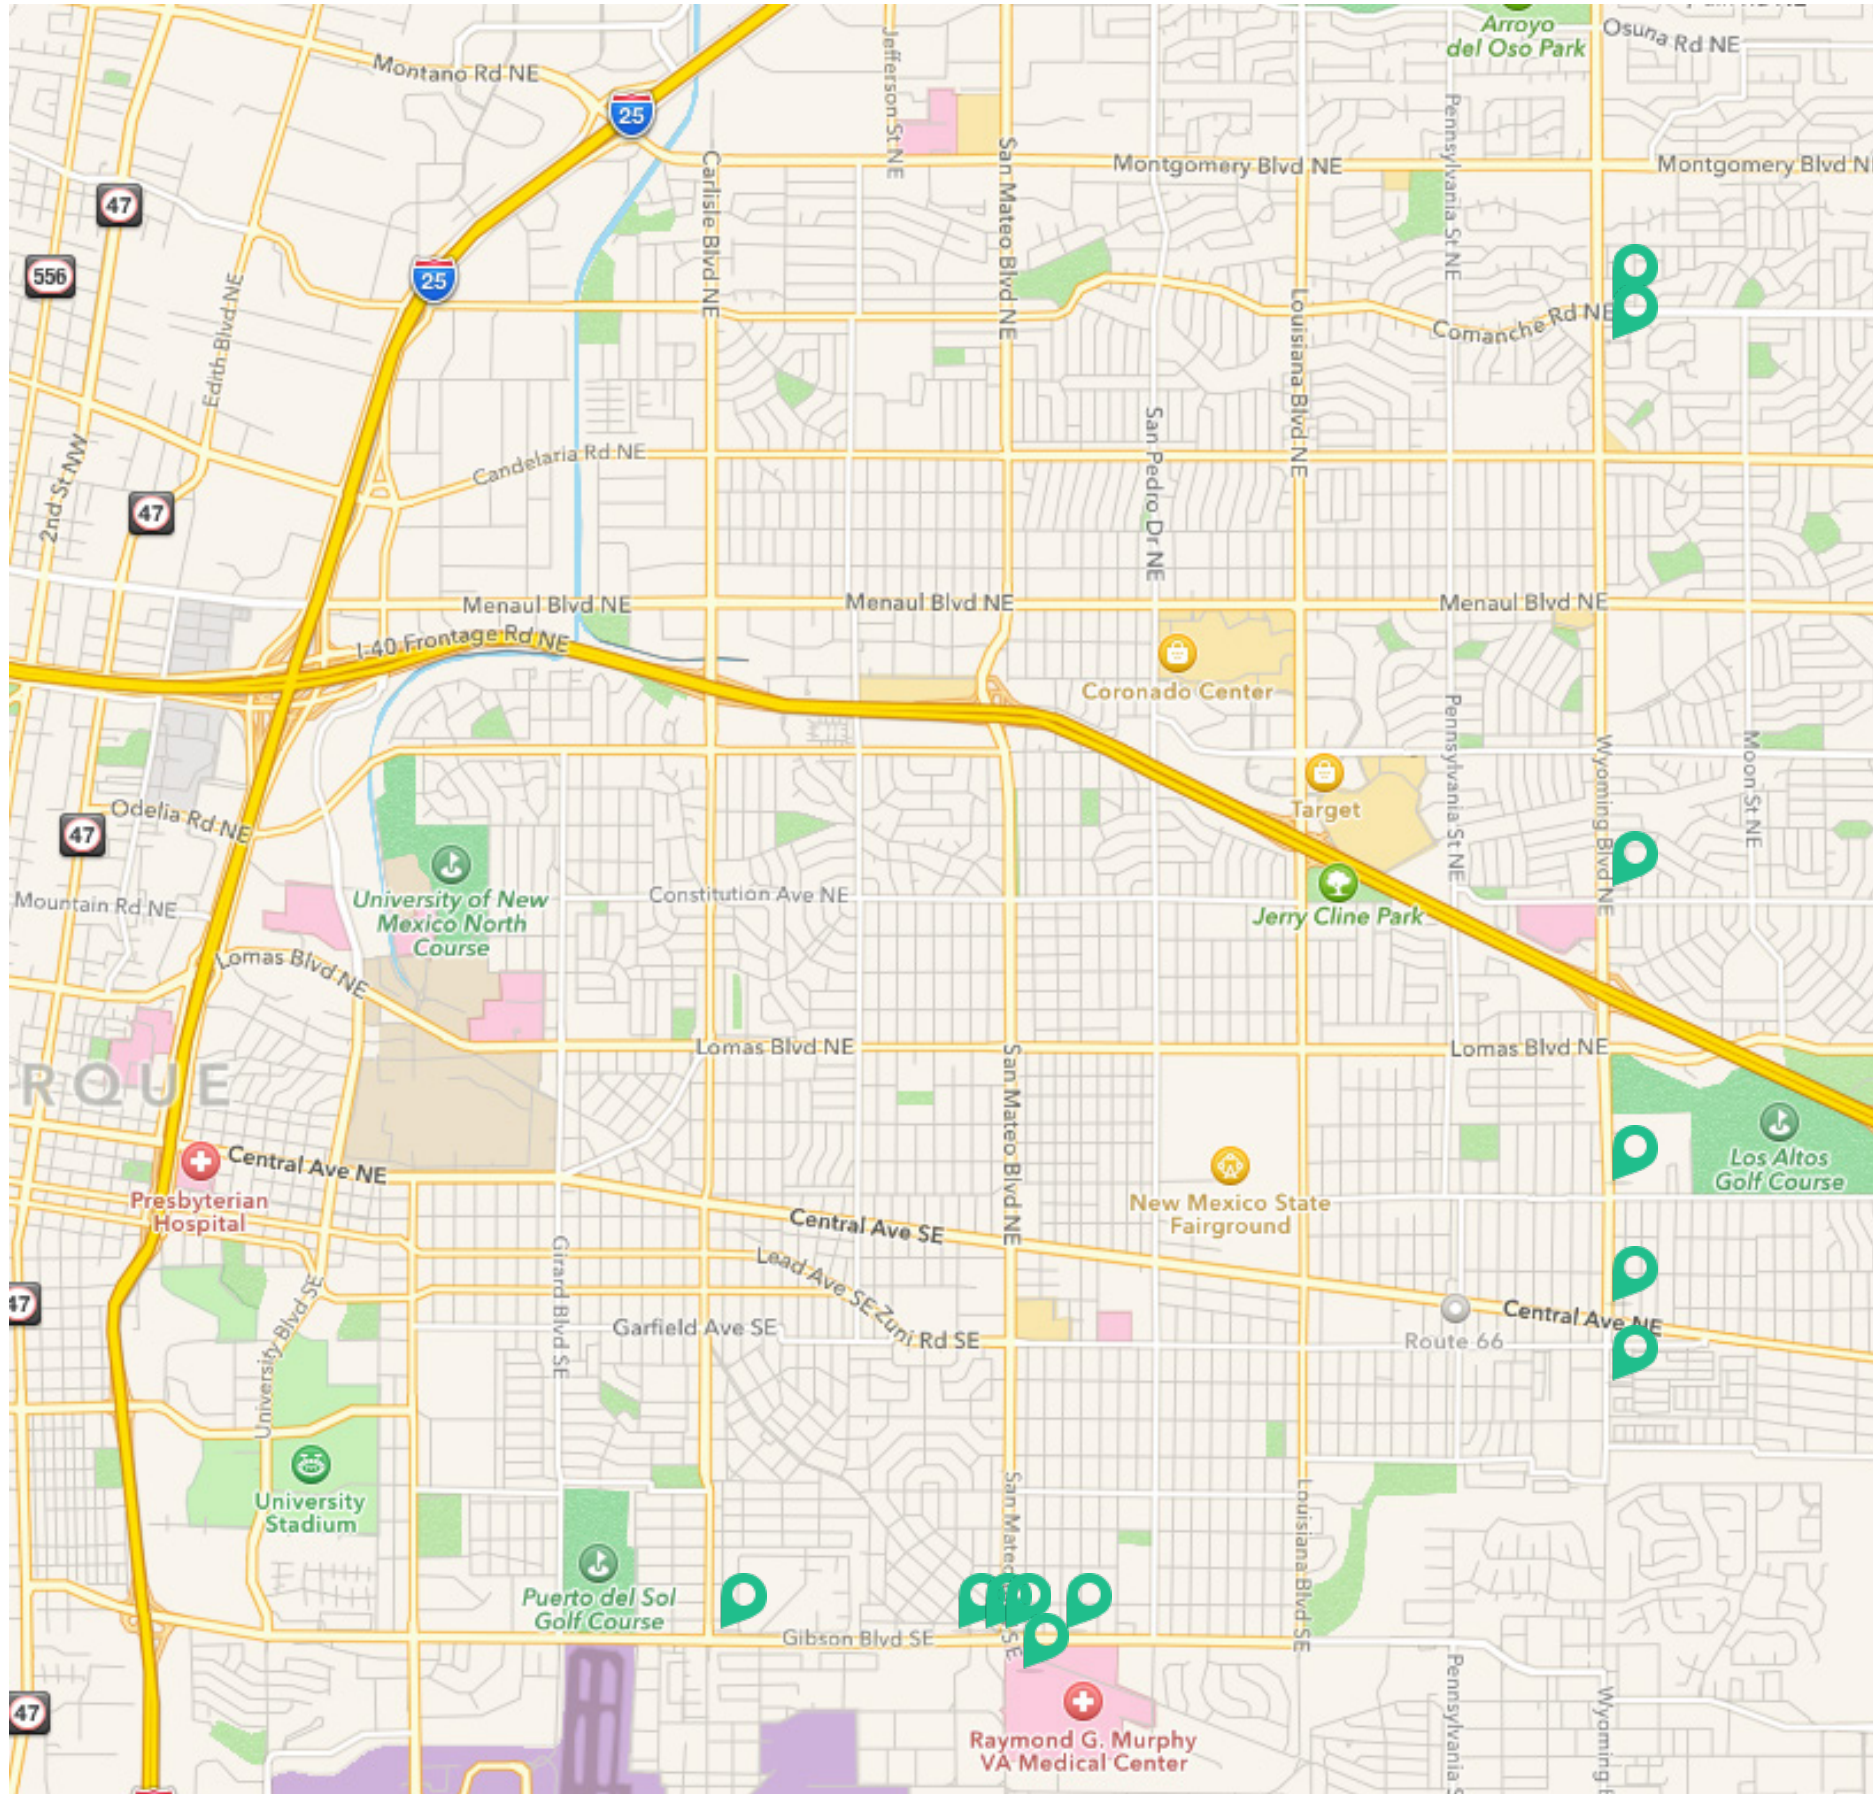

ART IN TRANSIT SHELTERS MAP - CELEBRATING VETERANS

Art in Transit Shelters “Celebrating Veterans”

- Gibson and Madiera
- Gibson and Maxwell
- Gibson and Palomas
- Gibson and San Pedro
- Gibson and San Mateo
- VA Hospital and Gibson
- Wyoming and Constitution (2)
- Wyoming and Copper
- Wyoming and Zuni
- Wyoming and Susan
- Wyoming and Comanche
- Wyoming and Delwood

ABQ RIDE’s Art in Transit program fills bus shelter display space with artwork that reflects Albuquerque’s diverse neighborhoods. This Art in Transit exhibit is a partnership with NMVA, an organization dedicated to showcasing the artistic talent of military veteran artists, active military artists and military families in New Mexico. These fine art pieces will be in 13 bus shelters along Gibson Blvd and Wyoming Blvd. For more information visit myabqride.com