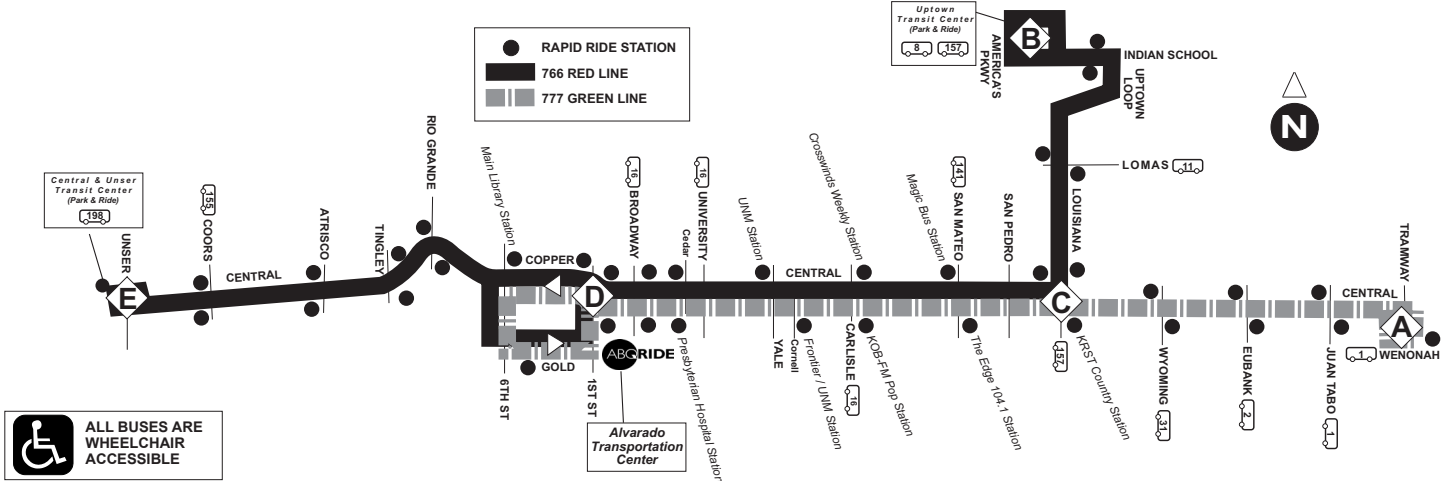

766 Red Line Rapid Ride 777 Green Line Rapid Ride

Effective: 9/7 - 9/17/2017 Extended State Fair Service

WESTBOUND

SUNDAY

EASTBOUND

ROUTE	A	B	C	D	E
766 ...	6:18a	6:26a	6:40a	6:55a	
777 6:31a	...	6:41a	6:55a	...	
766 ...	6:48a	6:56a	7:10a	7:25a	
777 7:01a	...	7:11a	7:25a	...	
766 ...	7:18a	7:26a	7:40a	7:55a	
777 7:31a	...	7:41a	7:55a	...	
766 ...	7:48a	7:56a	8:10a	8:25a	
777 8:01a	...	8:11a	8:25a	...	
766 ...	8:16a	8:25a	8:40a	8:58a	
777 8:31a	...	8:41a	8:55a	...	
766 ...	8:46a	8:55a	9:10a	9:28a	
777 9:01a	...	9:11a	9:25a	...	
766 ...	9:16a	9:25a	9:40a	9:58a	
777 9:30a	...	9:40a	9:55a	...	
766 ...	9:46a	9:55a	10:10a	10:28a	
777 10:00a	...	10:10a	10:25a	...	
766 ...	10:16a	10:25a	10:40a	10:58a	
777 10:30a	...	10:40a	10:55a	...	
766 ...	10:44a	10:54a	11:10a	11:29a	
777 10:58a	...	11:09a	11:25a	...	
766 ...	11:14a	11:24a	11:40a	11:59a	
777 11:28a	...	11:39a	11:55a	...	
766 ...	11:43a	11:53a	12:10p	12:30p	
777 11:58a	...	12:09p	12:25p	...	
766 ...	12:13p	12:23p	12:40p	1:00p	
777 12:28p	...	12:39p	12:55p	...	
766 ...	12:43p	12:53p	1:10p	1:30p	
777 12:58p	...	1:09p	1:25p	...	
766 ...	1:13p	1:23p	1:40p	2:00p	
777 1:28p	...	1:39p	1:55p	...	
766 ...	1:43p	1:53p	2:10p	2:30p	
777 1:58p	...	2:09p	2:25p	...	
766 ...	2:13p	2:23p	2:40p	3:00p	
777 2:28p	...	2:39p	2:55p	...	
766 ...	2:43p	2:53p	3:10p	3:30p	
777 2:58p	...	3:09p	3:25p	...	
766 ...	3:13p	3:23p	3:40p	4:00p	
777 3:28p	...	3:39p	3:55p	...	
766 ...	3:43p	3:53p	4:10p	4:30p	
777 3:58p	...	4:09p	4:25p	...	
766 ...	4:13p	4:23p	4:40p	5:00p	
777 4:28p	...	4:39p	4:55p	...	
766 ...	4:44p	4:54p	5:10p	5:29p	
777 5:00p	...	5:11p	5:27p	...	
766 ...	5:19p	5:29p	5:45p	6:04p	
777 5:35p	...	5:46p	6:02p	...	
766 ...	5:54p	6:04p	6:20p	6:39p	
777 6:08p	...	6:19p	6:35p	...	
766 ...	6:24p	6:34p	6:50p	7:09p	
777 6:40p	...	6:51p	7:07p	...	
766 ...	6:57p	7:07p	7:23p	7:42p	
777 7:14p	...	7:25p	7:41p	...	
766 ...	7:34p	7:44p	8:00p	8:19p	

Highlighted trips run on Sunday nights during State Fair only.