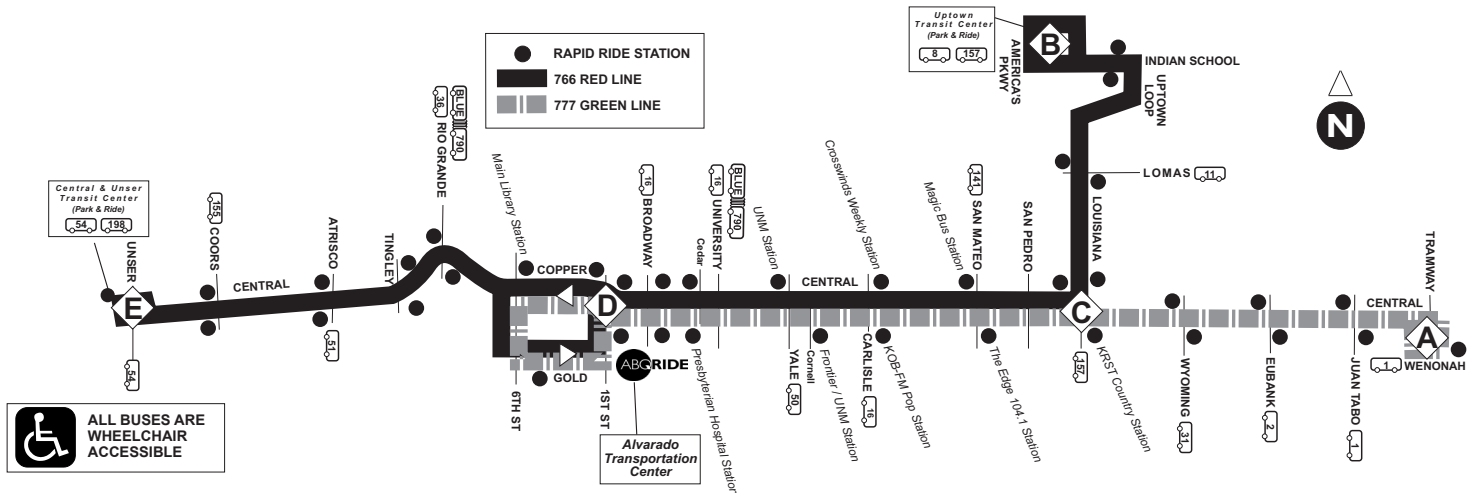

766 Red Line Rapid Ride 777 Green Line Rapid Ride

Effective: 9/7 - 9/17/2017 Extended State Fair Service

WESTBOUND

SATURDAY

EASTBOUND