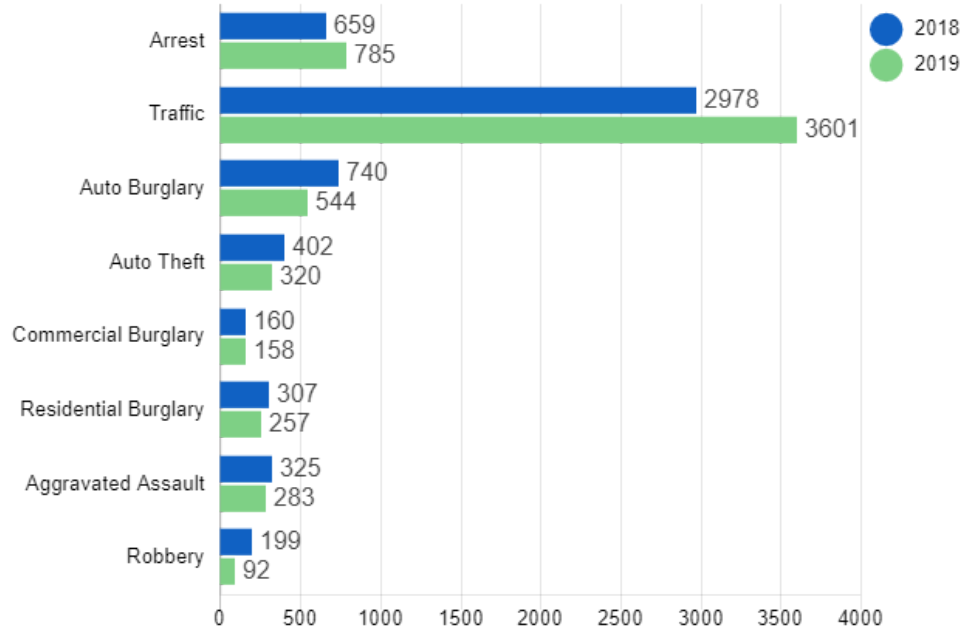

June Crime Stats

Changes

19.12%

Arrest

20.92%

Traffic

-26.49%

Auto Burglary

-20.40%

Auto Theft

-1.25%

Commercial Burglary

-16.29%

Residential Burglary

-12.92%

Aggravated Assault