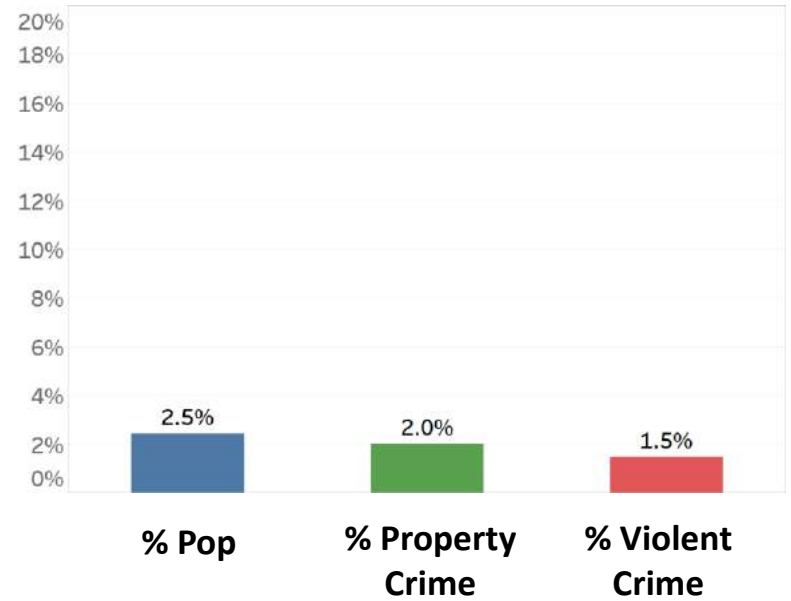

Sources: APD Real Time Crime Center; BCSO; US Census

Crime Profile: Zip Code 87110

Share of Population, Property And Violent Crime

of Crimes in this Zip Code In 2015

| | | | |
|---|-------|---------------------------|-----|
| Larceny, Theft & Shoplifting | 2,529 | Homicide | 5 |
| Burglary | 1,867 | Aggravated Assault | 110 |
| Auto Theft | 623 | Robbery | 201 |

Sources: APD Real Time Crime Center; BCSO; US Census

Crime Profile: Zip Code 87111

Share of Population, Property And Violent Crime

| <i># of Crimes in this Zip Code In 2015</i> | | | |
|---|-------|--------------------|----|
| Larceny, Theft & Shoplifting | 595 | Homicide | 0 |
| Burglary | 1,266 | Aggravated Assault | 42 |
| Auto Theft | 313 | Robbery | 62 |

Sources: APD Real Time Crime Center; BCSO; US Census

Crime Profile: Zip Code 87112

Share of Population, Property And Violent Crime

| <i># of Crimes in this Zip Code In 2015</i> | | | |
|---|-------|--|------------------------------|
| Larceny, Theft & Shoplifting | 969 | | Homicide 4 |
| Burglary | 1,149 | | Aggravated Assault 88 |
| Auto Theft | 375 | | Robbery 154 |

Sources: APD Real Time Crime Center; BCSO: US Census

Crime Profile: Zip Code 87113

Share of Population, Property And Violent Crime

of Crimes in this Zip Code In 2015

| | | | |
|---|-----|---------------------------|----|
| Larceny, Theft & Shoplifting | 286 | Homicide | 0 |
| Burglary | 334 | Aggravated Assault | 25 |
| Auto Theft | 97 | Robbery | 27 |