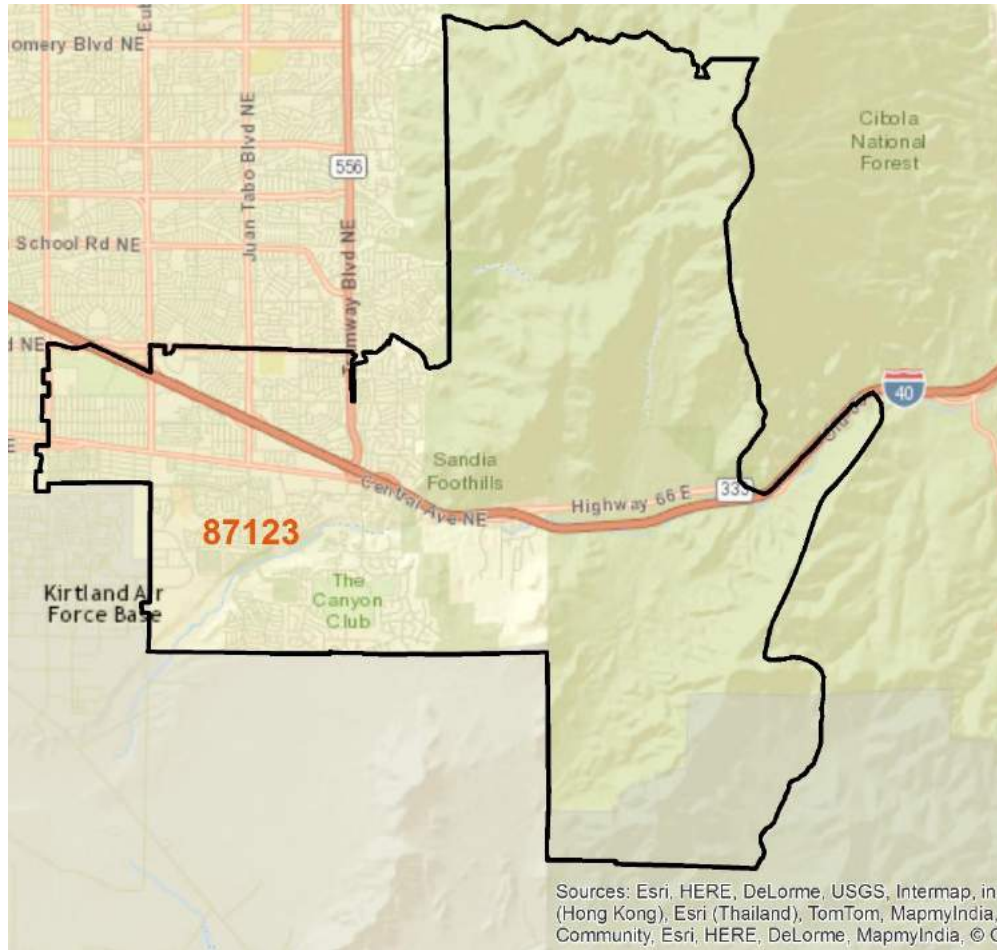

Sources: APD Real Time Crime Center; BCSO; US Census

Crime Profile: Zip Code 87121

Share of Population, Property And Violent Crime

of Crimes in this Zip Code In 2015

| | | | | |
|---|-------|--|---------------------------|-----|
| Larceny, Theft & Shoplifting | 1,130 | | Homicide | 8 |
| Burglary | 1,474 | | Aggravated Assault | 213 |
| Auto Theft | 561 | | Robbery | 161 |

Sources: APD Real Time Crime Center; BCSO; US Census

Crime Profile: Zip Code 87122

Share of Population, Property And Violent Crime

| <i># of Crimes in this Zip Code In 2015</i> | | | | |
|---|-----|--|---------------------------|----|
| Larceny, Theft & Shoplifting | 100 | | Homicide | 0 |
| Burglary | 212 | | Aggravated Assault | 12 |
| Auto Theft | 29 | | Robbery | 4 |

Sources: APD Real Time Crime Center; BCSO; US Census

Crime Profile: Zip Code 87123

Share of Population, Property And Violent Crime

| # of Crimes in this Zip Code In 2015 | | | |
|--------------------------------------|-------|--------------------|-----|
| Larceny, Theft & Shoplifting | 1,317 | Homicide | 6 |
| Burglary | 1,039 | Aggravated Assault | 125 |
| Auto Theft | 376 | Robbery | 146 |