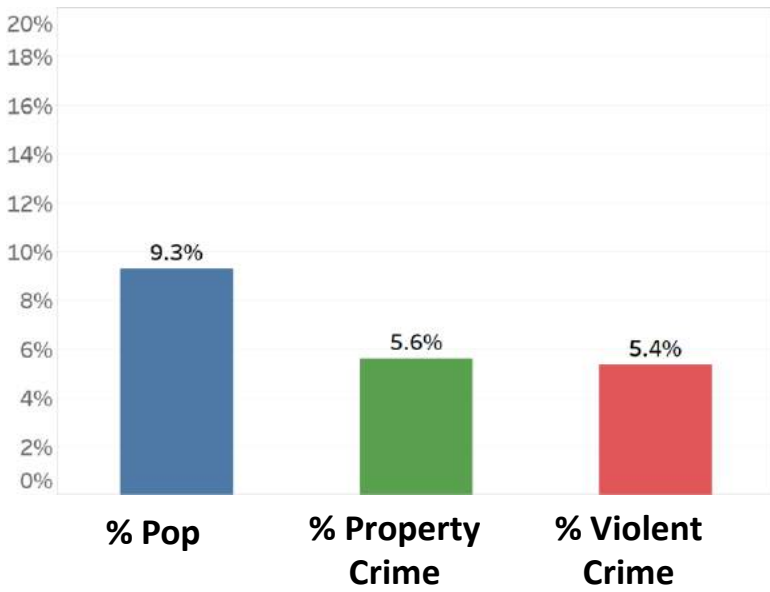

Sources: APD Real Time Crime Center; BCSO: US Census

Crime Profile: Zip Code 87113

Share of Population, Property And Violent Crime

of Crimes in this Zip Code In 2015

| | | | |
|---|-----|---------------------------|----|
| Larceny, Theft & Shoplifting | 286 | Homicide | 0 |
| Burglary | 334 | Aggravated Assault | 25 |
| Auto Theft | 97 | Robbery | 27 |

Share of Population, Property And Violent Crime

Sources: APD Real Time Crime Center; BCSO; US Census

Crime Profile: Zip Code 87120

Share of Population, Property And Violent Crime

| <i># of Crimes in this Zip Code In 2015</i> | | | | |
|---|-----|--|---------------------------|----|
| Larceny, Theft & Shoplifting | 767 | | Homicide | 2 |
| Burglary | 979 | | Aggravated Assault | 65 |
| Auto Theft | 259 | | Robbery | 88 |

Sources: APD Real Time Crime Center; BCSO; US Census

Crime Profile: Zip Code 87121

Share of Population, Property And Violent Crime

of Crimes in this Zip Code In 2015

| | | | | |
|---|-------|--|---------------------------|-----|
| Larceny, Theft & Shoplifting | 1,130 | | Homicide | 8 |
| Burglary | 1,474 | | Aggravated Assault | 213 |
| Auto Theft | 561 | | Robbery | 161 |

Sources: APD Real Time Crime Center; BCSO; US Census

Crime Profile: Zip Code 87122

Share of Population, Property And Violent Crime

| <i># of Crimes in this Zip Code In 2015</i> | | | | |
|---|-----|--|---------------------------|----|
| Larceny, Theft & Shoplifting | 100 | | Homicide | 0 |
| Burglary | 212 | | Aggravated Assault | 12 |
| Auto Theft | 29 | | Robbery | 4 |