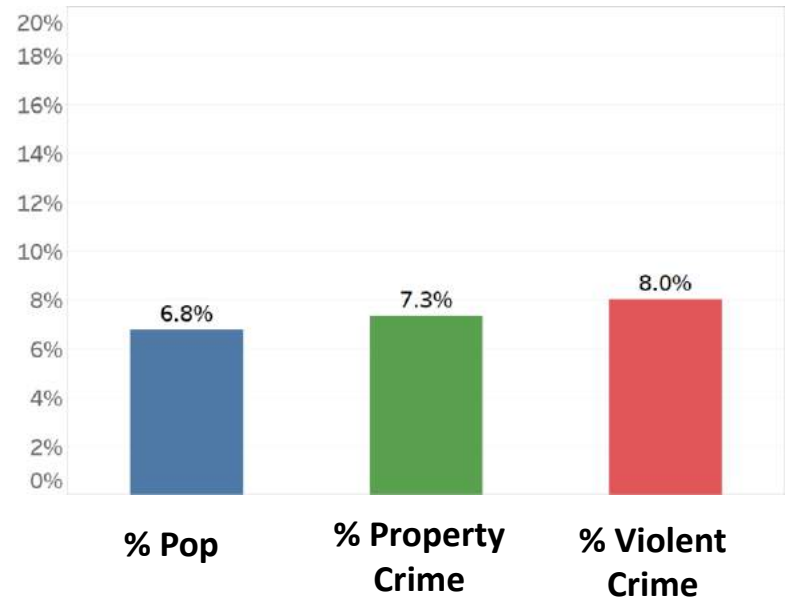

Sources: APD Real Time Crime Center; BCSO; US Census

Crime Profile: Zip Code 87121

Share of Population, Property And Violent Crime

of Crimes in this Zip Code In 2015

| | | | | |
|---|-------|--|---------------------------|-----|
| Larceny, Theft & Shoplifting | 1,130 | | Homicide | 8 |
| Burglary | 1,474 | | Aggravated Assault | 213 |
| Auto Theft | 561 | | Robbery | 161 |

Sources: APD Real Time Crime Center; BCSO; US Census

Crime Profile: Zip Code 87122

Share of Population, Property And Violent Crime

| <i># of Crimes in this Zip Code In 2015</i> | | | | |
|---|-----|--|---------------------------|----|
| Larceny, Theft & Shoplifting | 100 | | Homicide | 0 |
| Burglary | 212 | | Aggravated Assault | 12 |
| Auto Theft | 29 | | Robbery | 4 |

Sources: APD Real Time Crime Center; BCSO; US Census

Crime Profile: Zip Code 87123

Share of Population, Property And Violent Crime

| # of Crimes in this Zip Code In 2015 | | | |
|--------------------------------------|-------|--------------------|-----|
| Larceny, Theft & Shoplifting | 1,317 | Homicide | 6 |
| Burglary | 1,039 | Aggravated Assault | 125 |
| Auto Theft | 376 | Robbery | 146 |

Sources: APD Real Time Crime Center; BCSO; US Census