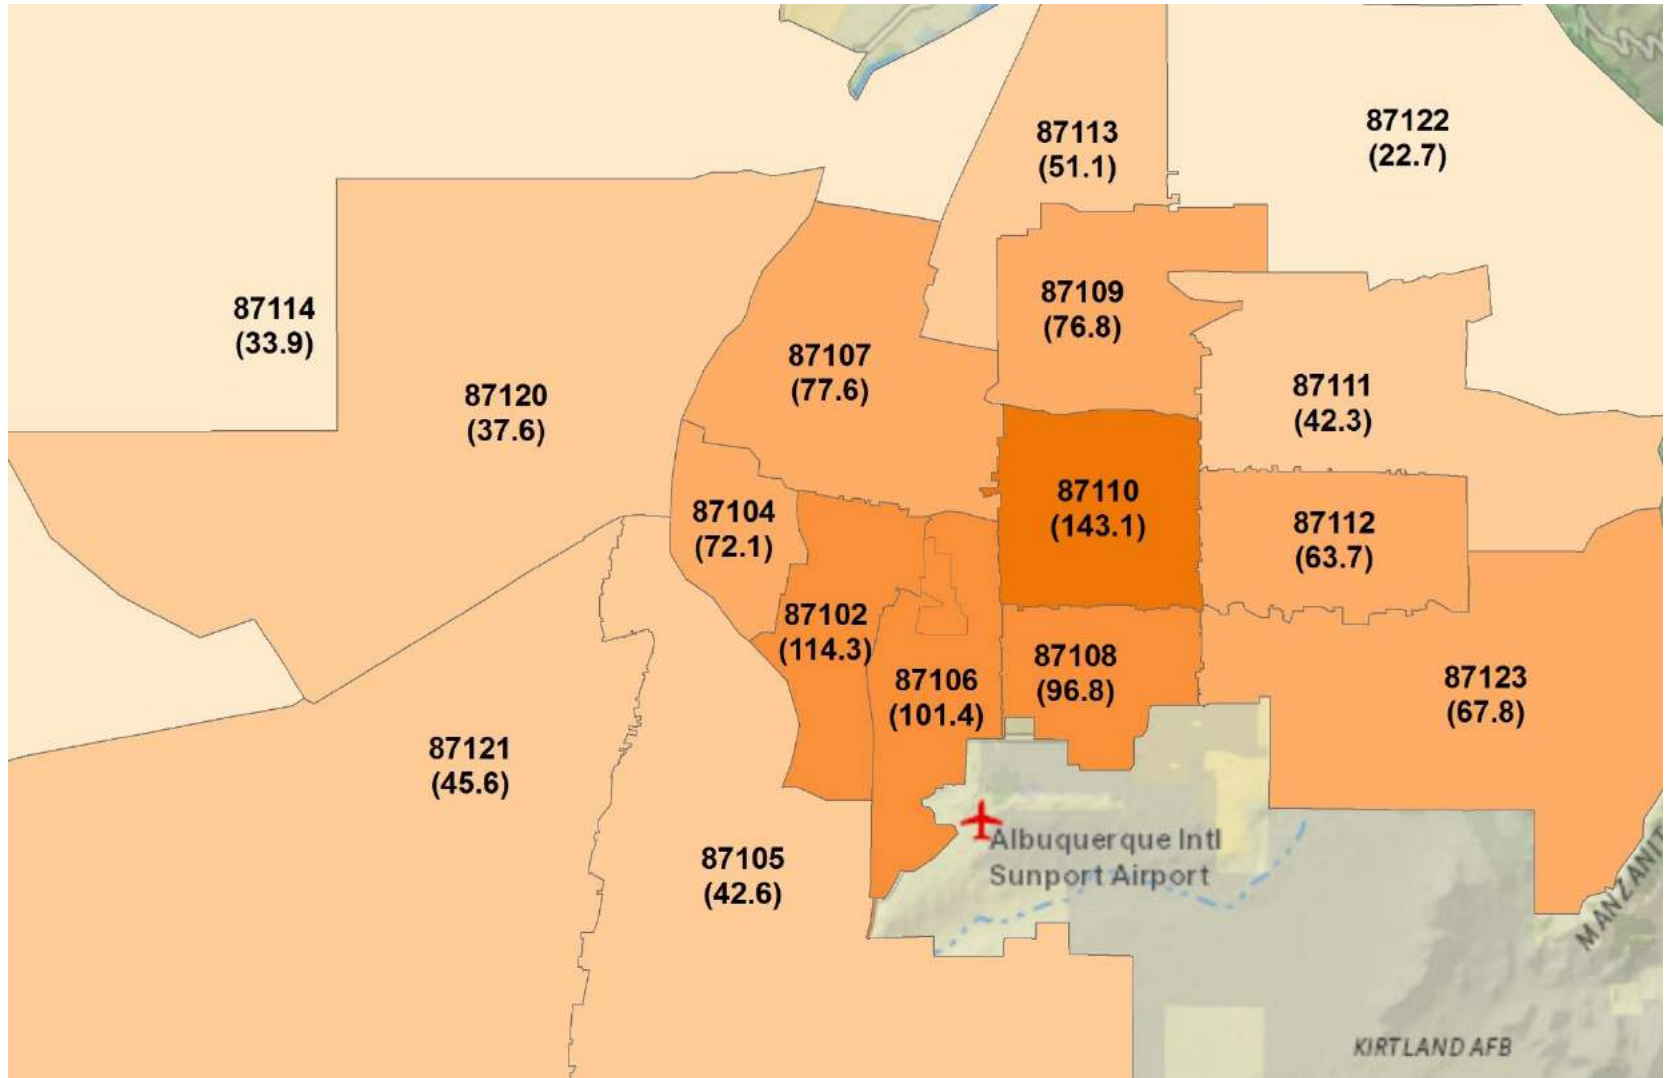

Mapping Crime In Albuquerque: A Visual Analyses Of Where Crime Stands Today

Prepared For:
The City Of Albuquerque
October 12, 2016

Prepared By:
Peter Winograd, Professor Emeritus, University of New Mexico
Sarah Masek, Crime Analysis Unit Supervisor, Real Time Crime Center,
Albuquerque Police Department

The Rate Of Property Crimes Per 1,000 People By Zip Code

The Rate Of Violent Crimes Per 1,000 People By Zip Code

Percentages of Total Population, Property And Violent Crimes By Zip Code

Percentages of Total Population, Property And Violent Crimes By Zip Code

Crime Profile: Zip Code 87102

Share of Population, Property And Violent Crime

| <i># of Crimes in this Zip Code In 2015</i> | | | |
|---|-----|--------------------|-----|
| Larceny, Theft & Shoplifting | 758 | Homicide | 1 |
| Burglary | 882 | Aggravated Assault | 110 |
| Auto Theft | 391 | Robbery | 110 |

Sources: APD Real Time Crime Center; BCSO; US Census

Crime Profile: Zip Code 87104

Share of Population, Property And Violent Crime

of Crimes in this Zip Code In 2015

| | | | |
|------------------------------|-----|--------------------|----|
| Larceny, Theft & Shoplifting | 217 | Homicide | 1 |
| Burglary | 459 | Aggravated Assault | 29 |
| Auto Theft | 124 | Robbery | 34 |