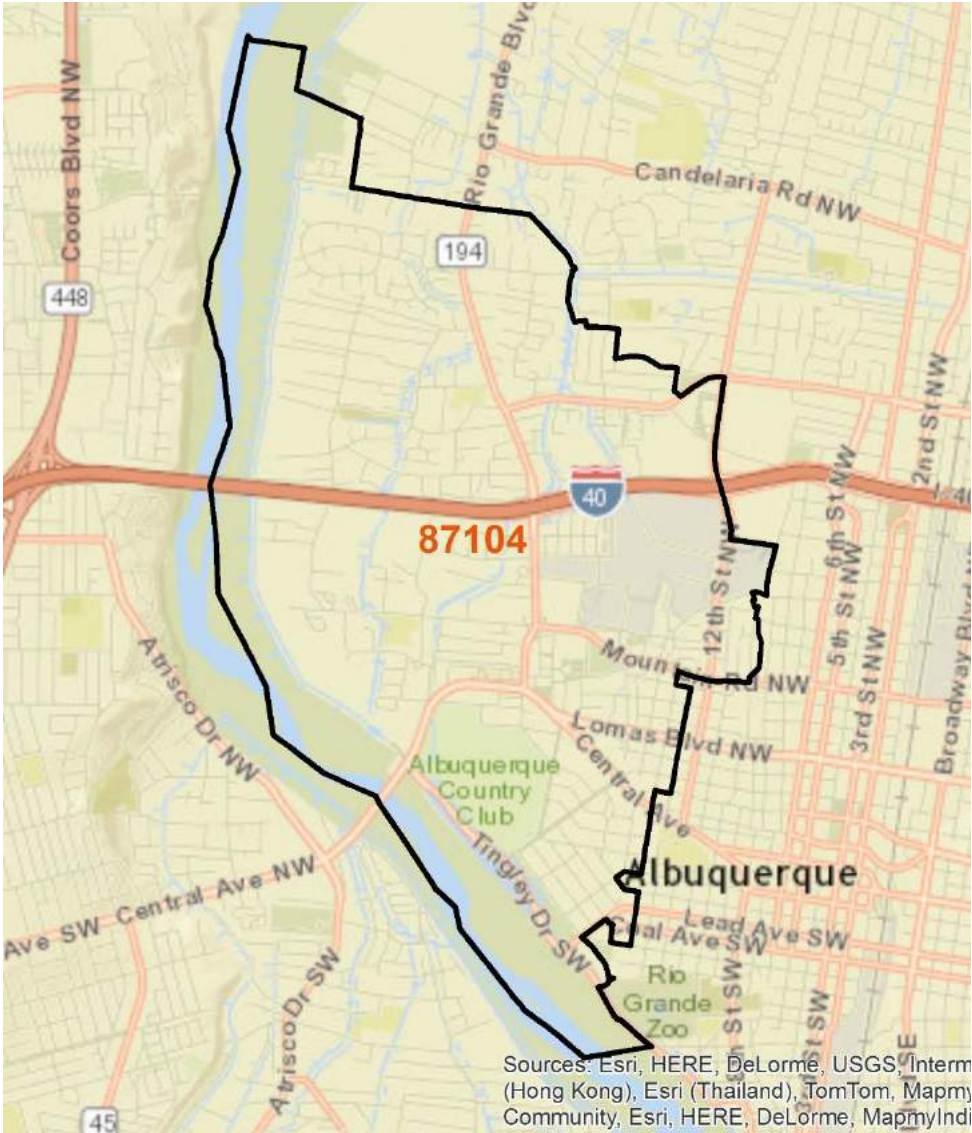

Crime Profile: Zip Code 87102

Share of Population, Property And Violent Crime

| <i># of Crimes in this Zip Code In 2015</i> | | | |
|---|-----|--------------------|-----|
| Larceny, Theft & Shoplifting | 758 | Homicide | 1 |
| Burglary | 882 | Aggravated Assault | 110 |
| Auto Theft | 391 | Robbery | 110 |

Sources: APD Real Time Crime Center; BCSO; US Census

Crime Profile: Zip Code 87104

Share of Population, Property And Violent Crime

of Crimes in this Zip Code In 2015

| | | | |
|------------------------------|-----|--------------------|----|
| Larceny, Theft & Shoplifting | 217 | Homicide | 1 |
| Burglary | 459 | Aggravated Assault | 29 |
| Auto Theft | 124 | Robbery | 34 |

Sources: APD Real Time Crime Center; BCSO; US Census

Crime Profile: Zip Code 87105

Share of Population, Property And Violent Crime

of Crimes in this Zip Code In 2015

| | | | | |
|------------------------------|-----|--|--------------------|-----|
| Larceny, Theft & Shoplifting | 618 | | Homicide | 7 |
| Burglary | 952 | | Aggravated Assault | 293 |
| Auto Theft | 371 | | Robbery | 107 |

Sources: Esri, HERE, DeLorme, USGS, Inter
Japan, METI, Esri China (Hong Kong), Esri
OpenStreetMap contributors, and the GIS Us

Sources: APD Real Time Crime Center; BCSO: US Census

Crime Profile: Zip Code 87106