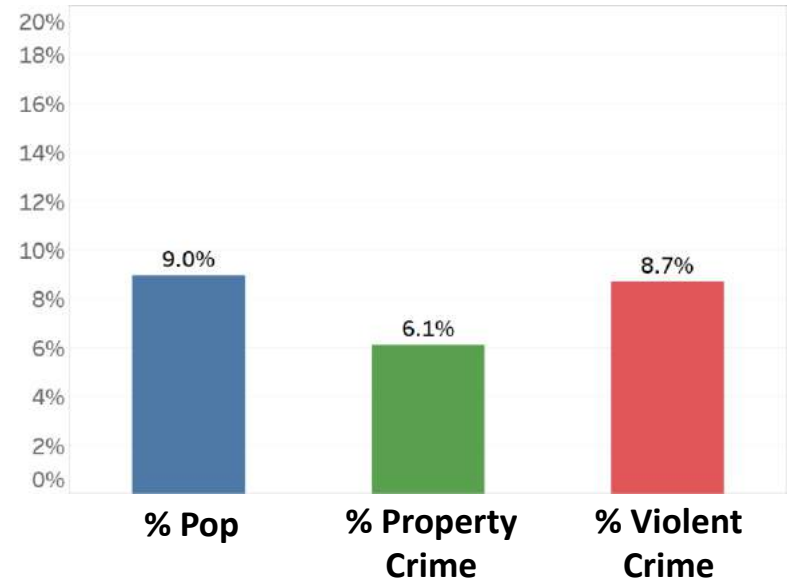

Crime Profile: Zip Code 87102

Share of Population, Property And Violent Crime

| <i># of Crimes in this Zip Code In 2015</i> | | | |
|---|-----|--------------------|-----|
| Larceny, Theft & Shoplifting | 758 | Homicide | 1 |
| Burglary | 882 | Aggravated Assault | 110 |
| Auto Theft | 391 | Robbery | 110 |

Sources: APD Real Time Crime Center; BCSO; US Census

Crime Profile: Zip Code 87104

Share of Population, Property And Violent Crime

of Crimes in this Zip Code In 2015

| | | | |
|------------------------------|-----|--------------------|----|
| Larceny, Theft & Shoplifting | 217 | Homicide | 1 |
| Burglary | 459 | Aggravated Assault | 29 |
| Auto Theft | 124 | Robbery | 34 |

Sources: APD Real Time Crime Center; BCSO; US Census

Crime Profile: Zip Code 87105

Share of Population, Property And Violent Crime

of Crimes in this Zip Code In 2015

| | | | | |
|------------------------------|-----|--|--------------------|-----|
| Larceny, Theft & Shoplifting | 618 | | Homicide | 7 |
| Burglary | 952 | | Aggravated Assault | 293 |
| Auto Theft | 371 | | Robbery | 107 |