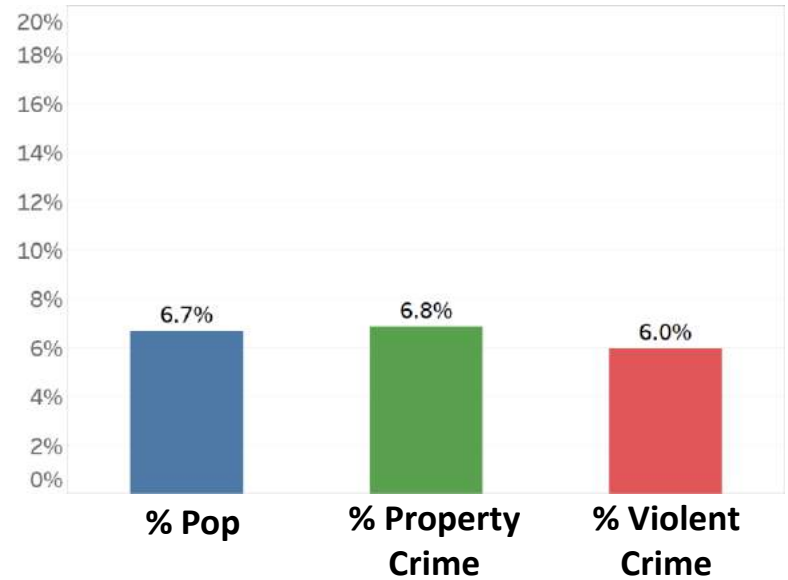

Sources: APD Real Time Crime Center; BCSO; US Census

Crime Profile: Zip Code 87110

Share of Population, Property And Violent Crime

of Crimes in this Zip Code In 2015

| | | | |
|---|-------|---------------------------|-----|
| Larceny, Theft & Shoplifting | 2,529 | Homicide | 5 |
| Burglary | 1,867 | Aggravated Assault | 110 |
| Auto Theft | 623 | Robbery | 201 |

Sources: APD Real Time Crime Center; BCSO; US Census

Crime Profile: Zip Code 87111

Share of Population, Property And Violent Crime

| <i># of Crimes in this Zip Code In 2015</i> | | | |
|---|-------|--------------------|----|
| Larceny, Theft & Shoplifting | 595 | Homicide | 0 |
| Burglary | 1,266 | Aggravated Assault | 42 |
| Auto Theft | 313 | Robbery | 62 |

Sources: APD Real Time Crime Center; BCSO; US Census

Crime Profile: Zip Code 87112

Share of Population, Property And Violent Crime

| <i># of Crimes in this Zip Code In 2015</i> | | | |
|---|-------|--|------------------------------|
| Larceny, Theft & Shoplifting | 969 | | Homicide 4 |
| Burglary | 1,149 | | Aggravated Assault 88 |
| Auto Theft | 375 | | Robbery 154 |

Sources: APD Real Time Crime Center; BCSO: US Census

Crime Profile: Zip Code 87113

Share of Population, Property And Violent Crime

of Crimes in this Zip Code In 2015

| | | | |
|---|-----|---------------------------|----|
| Larceny, Theft & Shoplifting | 286 | Homicide | 0 |
| Burglary | 334 | Aggravated Assault | 25 |
| Auto Theft | 97 | Robbery | 27 |