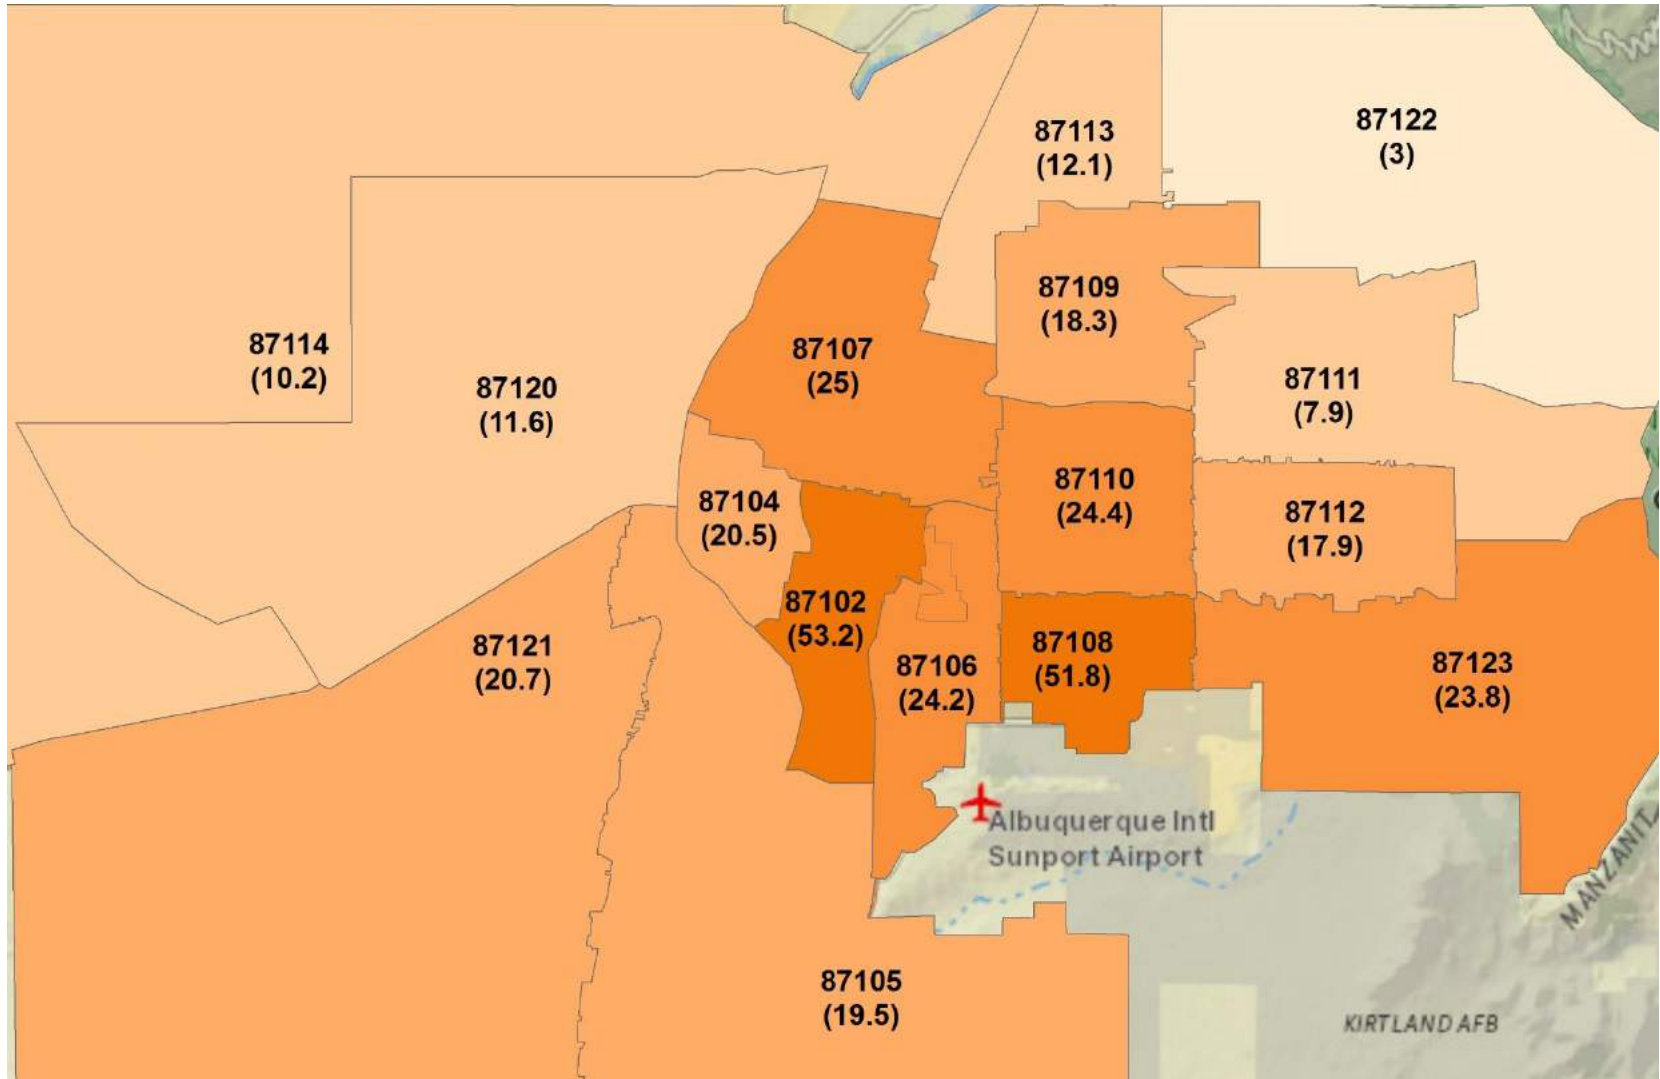

These Analyses Focused On The Zip Codes Served By The Albuquerque Police Department And The Bernalillo County Sheriffs Office

Content may not reflect National Geographic's current map policy. Sources: National

The Rate Of Property Crimes Per 1,000 People By Zip Code

The Rate Of Violent Crimes Per 1,000 People By Zip Code

Percentages of Total Population, Property And Violent Crimes By Zip Code

Percentages of Total Population, Property And Violent Crimes By Zip Code

Crime Profile: Zip Code 87102

Share of Population, Property And Violent Crime

| <i># of Crimes in this Zip Code In 2015</i> | | | |
|---|-----|--------------------|-----|
| Larceny, Theft & Shoplifting | 758 | Homicide | 1 |
| Burglary | 882 | Aggravated Assault | 110 |
| Auto Theft | 391 | Robbery | 110 |

Sources: APD Real Time Crime Center; BCSO; US Census

Crime Profile: Zip Code 87104

Share of Population, Property And Violent Crime

of Crimes in this Zip Code In 2015

| | | | |
|------------------------------|-----|--------------------|----|
| Larceny, Theft & Shoplifting | 217 | Homicide | 1 |
| Burglary | 459 | Aggravated Assault | 29 |
| Auto Theft | 124 | Robbery | 34 |