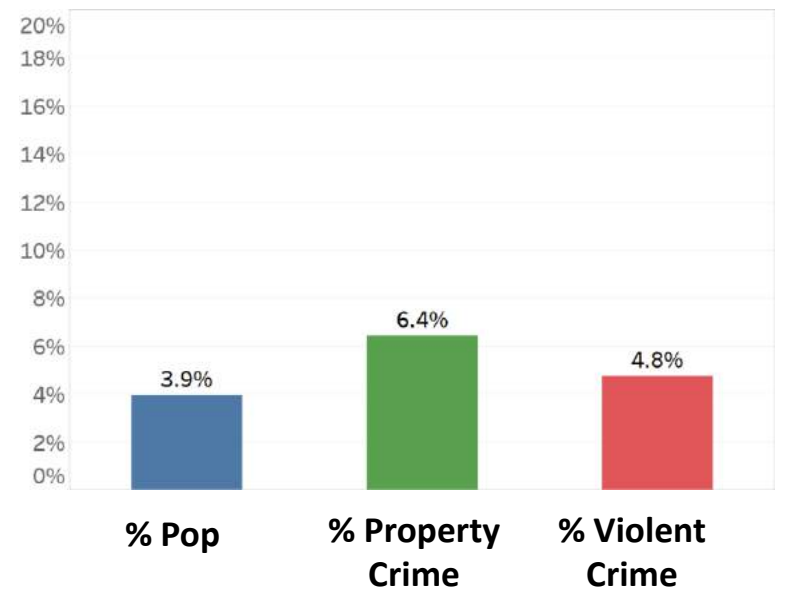

Sources: APD Real Time Crime Center; BCSO; US Census

Crime Profile: Zip Code 87104

Share of Population, Property And Violent Crime

of Crimes in this Zip Code In 2015

| | | | |
|------------------------------|-----|--------------------|----|
| Larceny, Theft & Shoplifting | 217 | Homicide | 1 |
| Burglary | 459 | Aggravated Assault | 29 |
| Auto Theft | 124 | Robbery | 34 |

Sources: APD Real Time Crime Center; BCSO; US Census

Crime Profile: Zip Code 87105

Share of Population, Property And Violent Crime

of Crimes in this Zip Code In 2015

| | | | | |
|------------------------------|-----|--|--------------------|-----|
| Larceny, Theft & Shoplifting | 618 | | Homicide | 7 |
| Burglary | 952 | | Aggravated Assault | 293 |
| Auto Theft | 371 | | Robbery | 107 |

Sources: Esri, HERE, DeLorme, USGS, Inter
Japan, METI, Esri China (Hong Kong), Esri
OpenStreetMap contributors, and the GIS Us

Sources: APD Real Time Crime Center; BCSO: US Census

Crime Profile: Zip Code 87106

Sources: Esri, HERE, DeLorme, U (Hona Kona), Esri (Thailand), Tom

Share of Population, Property And Violent Crime

| # of Crimes in this Zip Code In 2015 | | | |
|--------------------------------------|-------|--------------------|-----|
| Larceny, Theft & Shoplifting | 664 | Homicide | 1 |
| Burglary | 1,236 | Aggravated Assault | 61 |
| Auto Theft | 536 | Robbery | 118 |