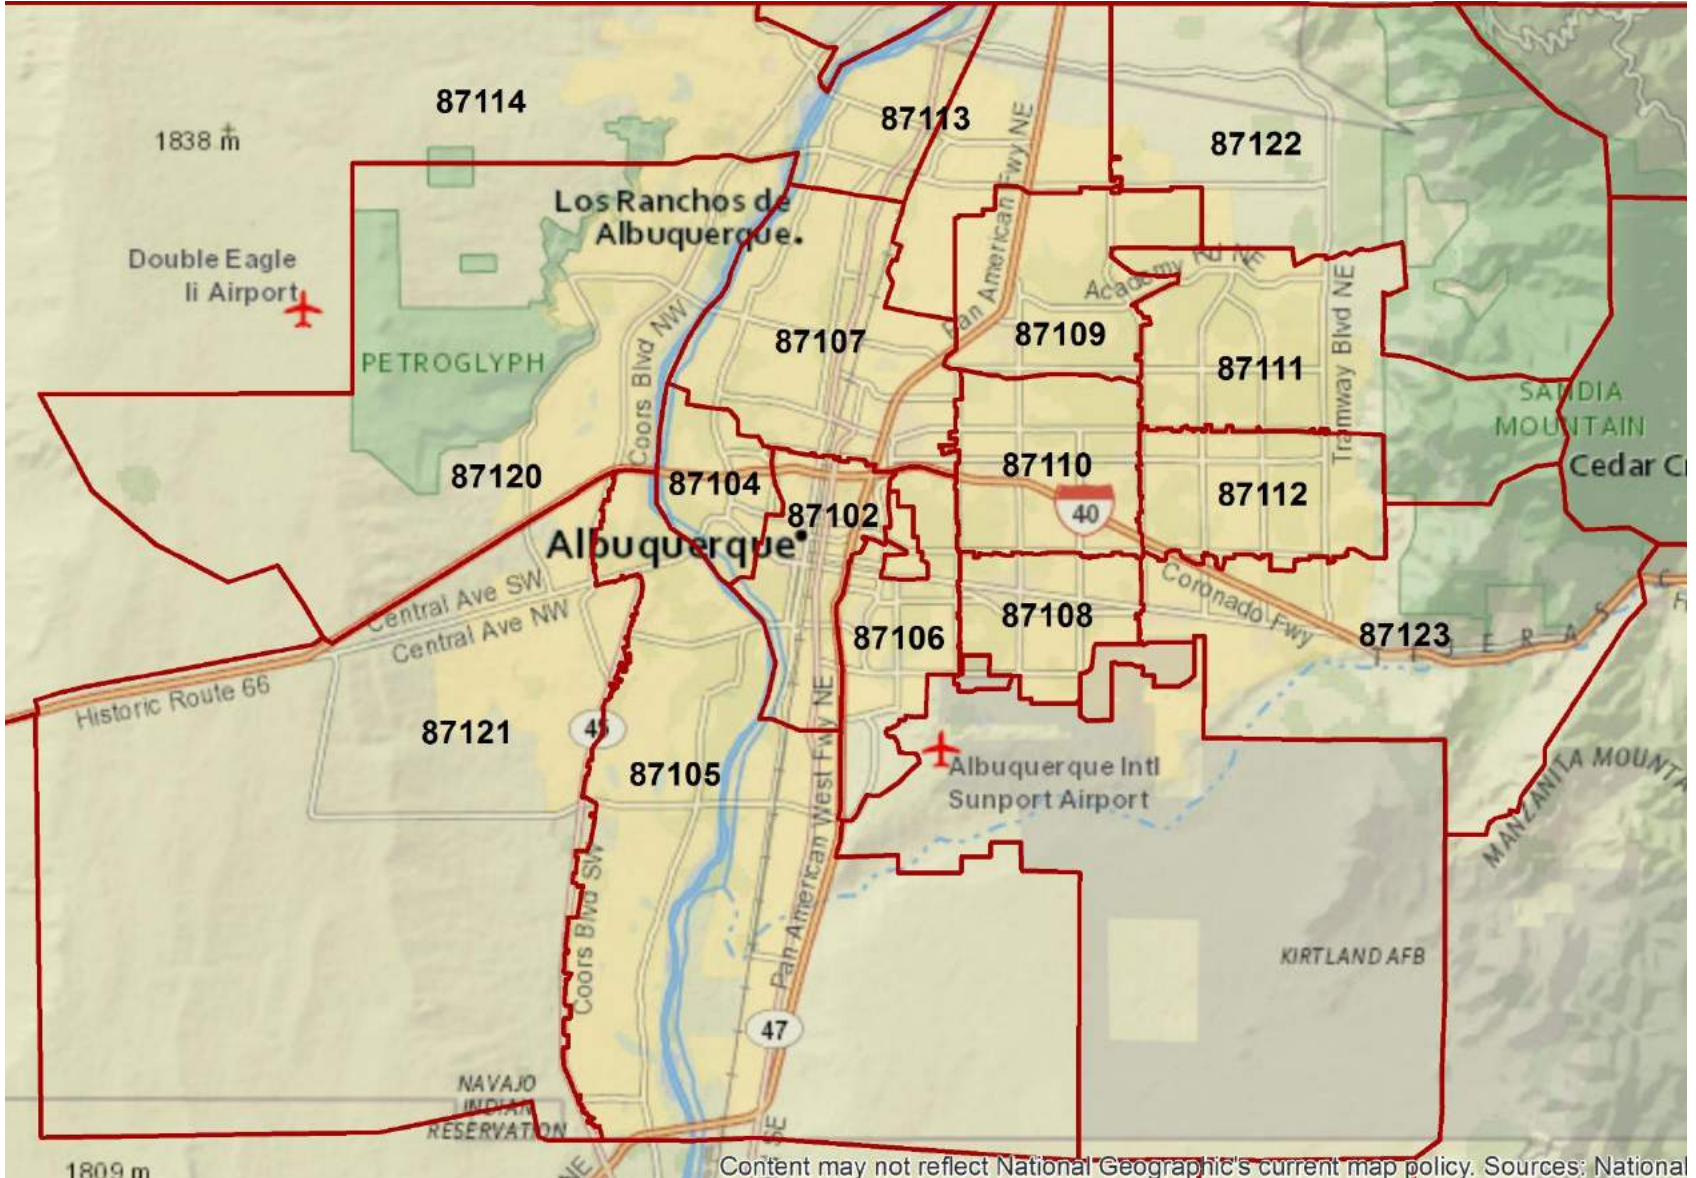

Mapping Crime In Albuquerque: A Visual Analyses Of Where Crime Stands Today

Prepared For:
The City Of Albuquerque
October 12, 2016

Prepared By:
Peter Winograd, Professor Emeritus, University of New Mexico
Sarah Masek, Crime Analysis Unit Supervisor, Real Time Crime Center,
Albuquerque Police Department

These Analyses Focused On The Zip Codes Served By The Albuquerque Police Department And The Bernalillo County Sheriffs Office

Content may not reflect National Geographic's current map policy. Sources: National

Crime Profile: Zip Code 87102

Share of Population, Property And Violent Crime

| <i># of Crimes in this Zip Code In 2015</i> | | | |
|---|-----|--------------------|-----|
| Larceny, Theft & Shoplifting | 758 | Homicide | 1 |
| Burglary | 882 | Aggravated Assault | 110 |
| Auto Theft | 391 | Robbery | 110 |