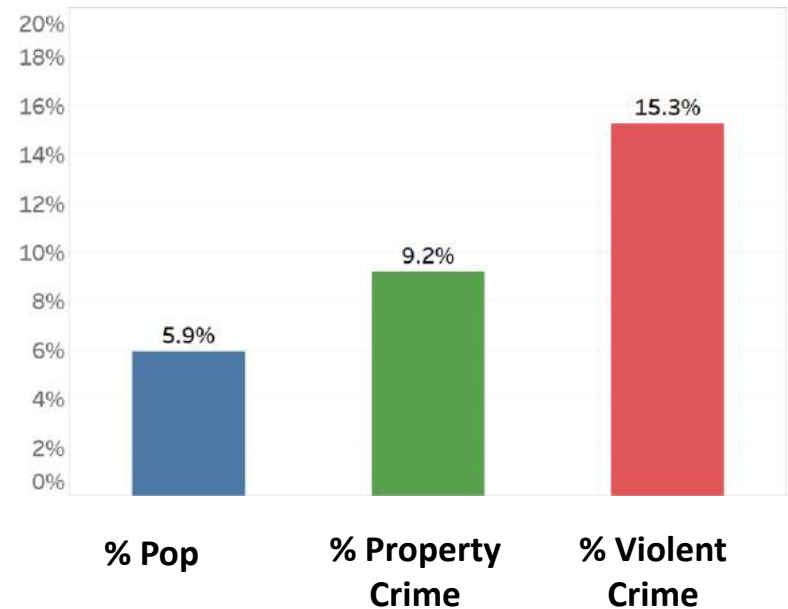

Sources: APD Real Time Crime Center; BCSO: US Census

Crime Profile: Zip Code 87107

Sources: Esri, HERE, DeLorme, USGS, In Japan, METI, Esri China (Hong Kong), Esri OpenStreetMap contributors, and the GIS User Community

Share of Population, Property And Violent Crime

| # of Crimes in this Zip Code In 2015 | | | |
|--------------------------------------|-------|--------------------|-----|
| Larceny, Theft & Shoplifting | 883 | Homicide | 2 |
| Burglary | 1,008 | Aggravated Assault | 118 |
| Auto Theft | 323 | Robbery | 128 |

Sources: APD Real Time Crime Center; BCSO; US Census

Crime Profile: Zip Code 87108

Share of Population, Property And Violent Crime

| <i># of Crimes in this Zip Code In 2015</i> | | | |
|---|-------|--------------------|-----|
| Larceny, Theft & Shoplifting | 1,304 | Homicide | 10 |
| Burglary | 1,381 | Aggravated Assault | 255 |
| Auto Theft | 719 | Robbery | 260 |

Sources: APD Real Time Crime Center; BCSO; US Census

Crime Profile: Zip Code 87109

Share of Population, Property And Violent Crime

of Crimes in this Zip Code In 2015

| | | | |
|------------------------------|-------|--------------------|-----|
| Larceny, Theft & Shoplifting | 849 | Homicide | 2 |
| Burglary | 1,538 | Aggravated Assault | 74 |
| Auto Theft | 460 | Robbery | 109 |