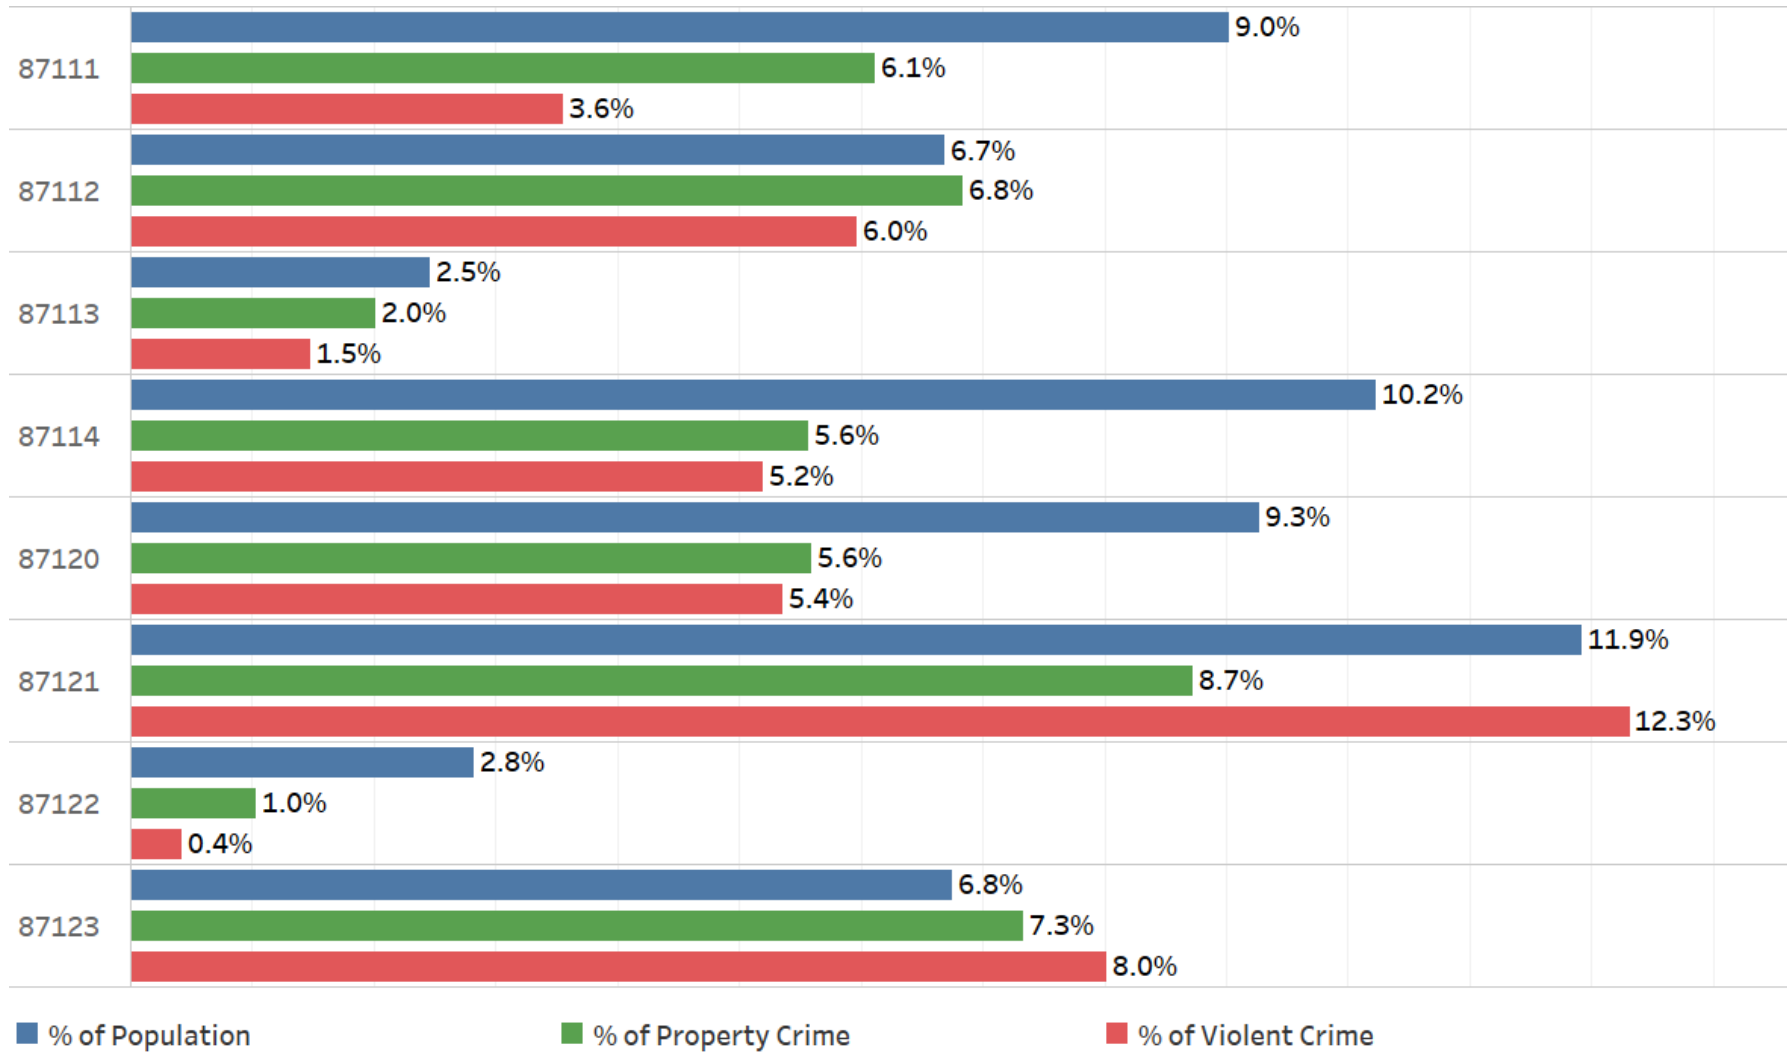

The Rate Of Property Crimes Per 1,000 People By Zip Code

The Rate Of Violent Crimes Per 1,000 People By Zip Code

Percentages of Total Population, Property And Violent Crimes By Zip Code

Percentages of Total Population, Property And Violent Crimes By Zip Code

Crime Profile: Zip Code 87102

Share of Population, Property And Violent Crime

| <i># of Crimes in this Zip Code In 2015</i> | | | |
|---|-----|--------------------|-----|
| Larceny, Theft & Shoplifting | 758 | Homicide | 1 |
| Burglary | 882 | Aggravated Assault | 110 |
| Auto Theft | 391 | Robbery | 110 |

Sources: APD Real Time Crime Center; BCSO; US Census

Crime Profile: Zip Code 87104

Share of Population, Property And Violent Crime

of Crimes in this Zip Code In 2015

| | | | |
|------------------------------|-----|--------------------|----|
| Larceny, Theft & Shoplifting | 217 | Homicide | 1 |
| Burglary | 459 | Aggravated Assault | 29 |
| Auto Theft | 124 | Robbery | 34 |

Sources: APD Real Time Crime Center; BCSO; US Census

Crime Profile: Zip Code 87105

Share of Population, Property And Violent Crime

of Crimes in this Zip Code In 2015

| | | | | |
|------------------------------|-----|--|--------------------|-----|
| Larceny, Theft & Shoplifting | 618 | | Homicide | 7 |
| Burglary | 952 | | Aggravated Assault | 293 |
| Auto Theft | 371 | | Robbery | 107 |