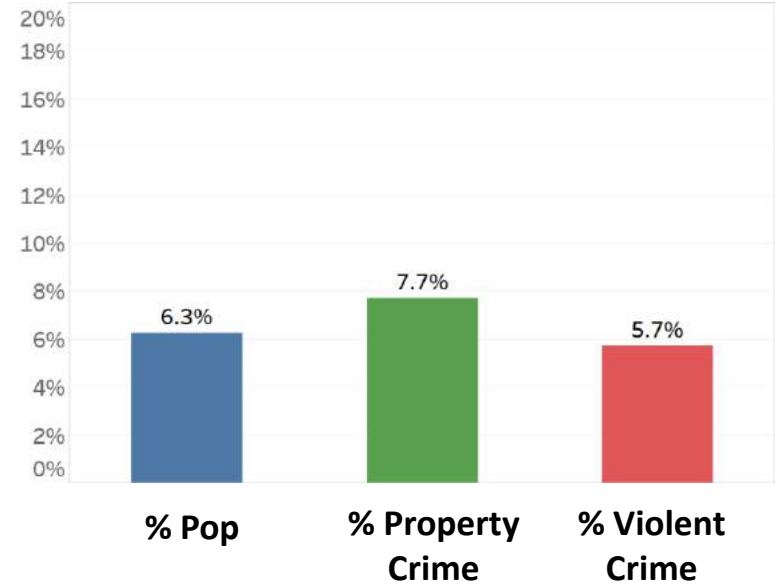

Share of Population, Property And Violent Crime

| # of Crimes in this Zip Code In 2015 | | | |
|--------------------------------------|-------|--------------------|-----|
| Larceny, Theft & Shoplifting | 883 | Homicide | 2 |
| Burglary | 1,008 | Aggravated Assault | 118 |
| Auto Theft | 323 | Robbery | 128 |

Sources: APD Real Time Crime Center; BCSO; US Census

Crime Profile: Zip Code 87108

Share of Population, Property And Violent Crime

| <i># of Crimes in this Zip Code In 2015</i> | | | |
|---|-------|--------------------|-----|
| Larceny, Theft & Shoplifting | 1,304 | Homicide | 10 |
| Burglary | 1,381 | Aggravated Assault | 255 |
| Auto Theft | 719 | Robbery | 260 |

Sources: APD Real Time Crime Center; BCSO; US Census

Crime Profile: Zip Code 87109

Share of Population, Property And Violent Crime

of Crimes in this Zip Code In 2015

| | | | |
|------------------------------|-------|--------------------|-----|
| Larceny, Theft & Shoplifting | 849 | Homicide | 2 |
| Burglary | 1,538 | Aggravated Assault | 74 |
| Auto Theft | 460 | Robbery | 109 |

Sources: APD Real Time Crime Center; BCSO; US Census

Crime Profile: Zip Code 87110

Share of Population, Property And Violent Crime

of Crimes in this Zip Code In 2015

| | | | |
|---|-------|---------------------------|-----|
| Larceny, Theft & Shoplifting | 2,529 | Homicide | 5 |
| Burglary | 1,867 | Aggravated Assault | 110 |
| Auto Theft | 623 | Robbery | 201 |