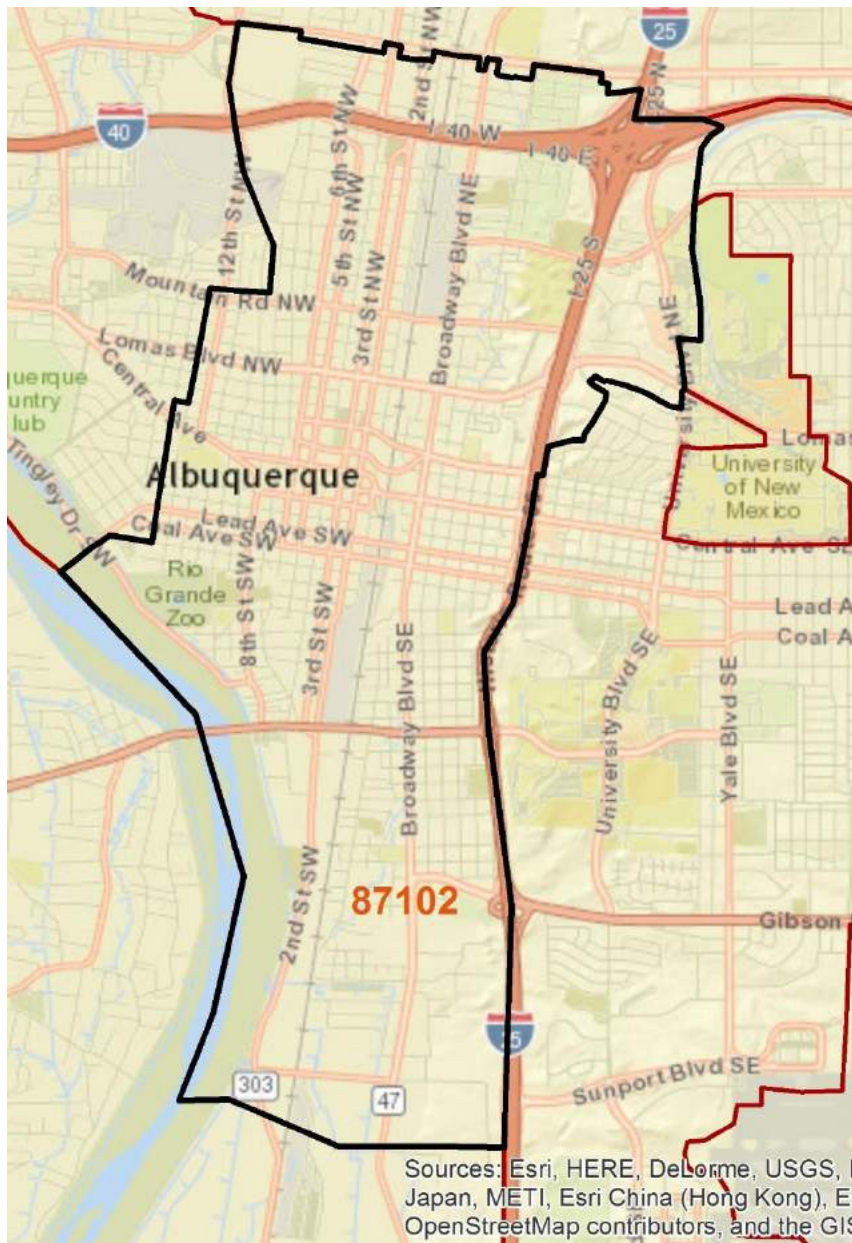

The Rate Of Property Crimes Per 1,000 People By Zip Code

The Rate Of Violent Crimes Per 1,000 People By Zip Code

Percentages of Total Population, Property And Violent Crimes By Zip Code

Percentages of Total Population, Property And Violent Crimes By Zip Code

Crime Profile: Zip Code 87102

Share of Population, Property And Violent Crime

| <i># of Crimes in this Zip Code In 2015</i> | | | |
|---|-----|--------------------|-----|
| Larceny, Theft & Shoplifting | 758 | Homicide | 1 |
| Burglary | 882 | Aggravated Assault | 110 |
| Auto Theft | 391 | Robbery | 110 |

Sources: APD Real Time Crime Center; BCSO; US Census

Crime Profile: Zip Code 87104

Share of Population, Property And Violent Crime

of Crimes in this Zip Code In 2015

| | | | |
|------------------------------|-----|--------------------|----|
| Larceny, Theft & Shoplifting | 217 | Homicide | 1 |
| Burglary | 459 | Aggravated Assault | 29 |
| Auto Theft | 124 | Robbery | 34 |

Sources: Esri, HERE, DeLorme, USGS, Inter
Japan, METI, Esri China (Hong Kong), Esri
OpenStreetMap contributors, and the GIS Us

Sources: APD Real Time Crime Center; BCSO: US Census

Crime Profile: Zip Code 87106