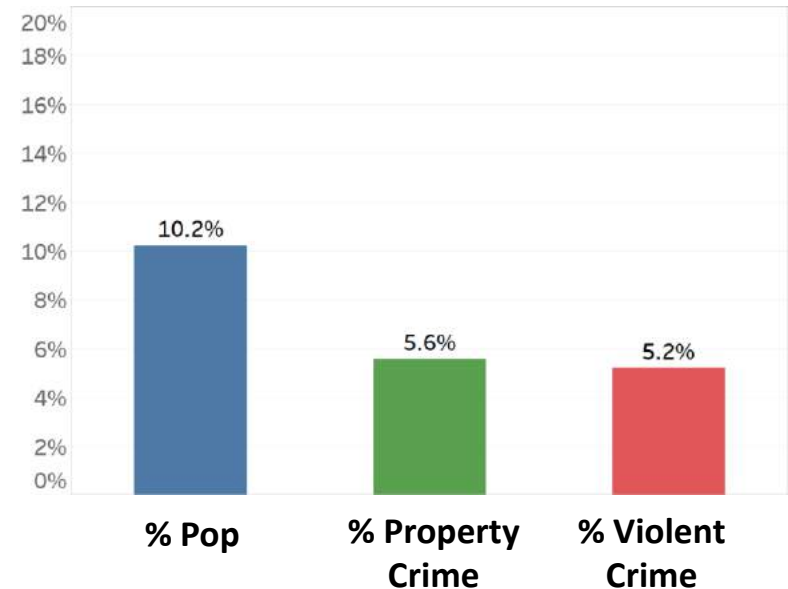

Sources: APD Real Time Crime Center; BCSO: US Census

Crime Profile: Zip Code 87113

Share of Population, Property And Violent Crime

of Crimes in this Zip Code In 2015

| | | | |
|---|-----|---------------------------|----|
| Larceny, Theft & Shoplifting | 286 | Homicide | 0 |
| Burglary | 334 | Aggravated Assault | 25 |
| Auto Theft | 97 | Robbery | 27 |

Sources: Esri, HERE, DeLorme, USGS, In (Hong Kong), Esri (Thailand), TomTom, Map Community, Esri, HERE, DeLorme, Mapmy

Sources: APD Real Time Crime Center; BCSO; US Census

Crime Profile: Zip Code 87114

| <i># of Crimes in this Zip Code In 2015</i> | | | |
|---|-----|--|------------------------------|
| Larceny, Theft & Shoplifting | 917 | | Homicide 2 |
| Burglary | 746 | | Aggravated Assault 30 |
| Auto Theft | 243 | | Robbery 66 |

Share of Population, Property And Violent Crime

Sources: APD Real Time Crime Center; BCSO; US Census

Crime Profile: Zip Code 87120

Share of Population, Property And Violent Crime

| <i># of Crimes in this Zip Code In 2015</i> | | | | |
|---|-----|--|---------------------------|----|
| Larceny, Theft & Shoplifting | 767 | | Homicide | 2 |
| Burglary | 979 | | Aggravated Assault | 65 |
| Auto Theft | 259 | | Robbery | 88 |

Sources: APD Real Time Crime Center; BCSO; US Census

Crime Profile: Zip Code 87121

Share of Population, Property And Violent Crime

of Crimes in this Zip Code In 2015

| | | | | |
|---|-------|--|---------------------------|-----|
| Larceny, Theft & Shoplifting | 1,130 | | Homicide | 8 |
| Burglary | 1,474 | | Aggravated Assault | 213 |
| Auto Theft | 561 | | Robbery | 161 |