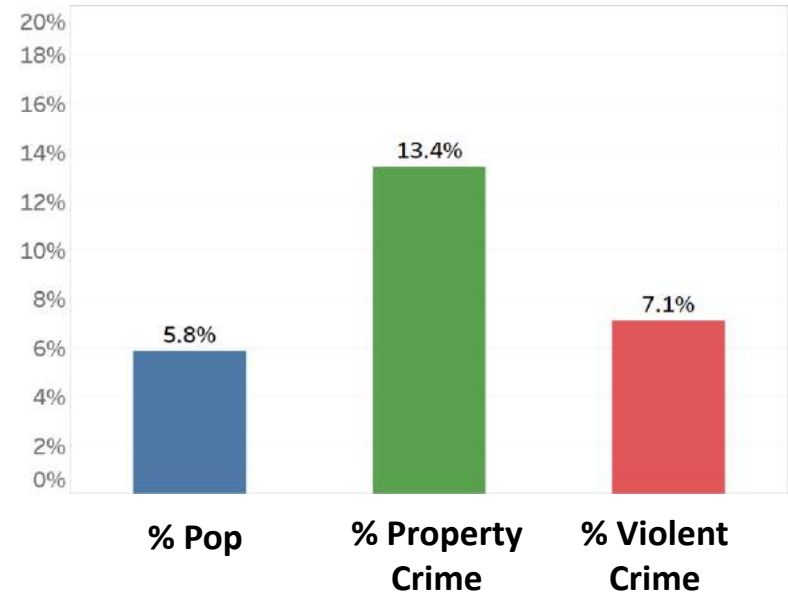

Sources: APD Real Time Crime Center; BCSO; US Census

Crime Profile: Zip Code 87108

Share of Population, Property And Violent Crime

| <i># of Crimes in this Zip Code In 2015</i> | | | |
|---|-------|--------------------|-----|
| Larceny, Theft & Shoplifting | 1,304 | Homicide | 10 |
| Burglary | 1,381 | Aggravated Assault | 255 |
| Auto Theft | 719 | Robbery | 260 |

Sources: APD Real Time Crime Center; BCSO; US Census

Crime Profile: Zip Code 87109

Share of Population, Property And Violent Crime

of Crimes in this Zip Code In 2015

| | | | |
|------------------------------|-------|--------------------|-----|
| Larceny, Theft & Shoplifting | 849 | Homicide | 2 |
| Burglary | 1,538 | Aggravated Assault | 74 |
| Auto Theft | 460 | Robbery | 109 |

Sources: APD Real Time Crime Center; BCSO; US Census

Crime Profile: Zip Code 87110

Share of Population, Property And Violent Crime

of Crimes in this Zip Code In 2015

| | | | |
|---|-------|---------------------------|-----|
| Larceny, Theft & Shoplifting | 2,529 | Homicide | 5 |
| Burglary | 1,867 | Aggravated Assault | 110 |
| Auto Theft | 623 | Robbery | 201 |

Sources: APD Real Time Crime Center; BCSO; US Census

Crime Profile: Zip Code 87111

Share of Population, Property And Violent Crime

| <i># of Crimes in this Zip Code In 2015</i> | | | |
|---|-------|--------------------|----|
| Larceny, Theft & Shoplifting | 595 | Homicide | 0 |
| Burglary | 1,266 | Aggravated Assault | 42 |
| Auto Theft | 313 | Robbery | 62 |