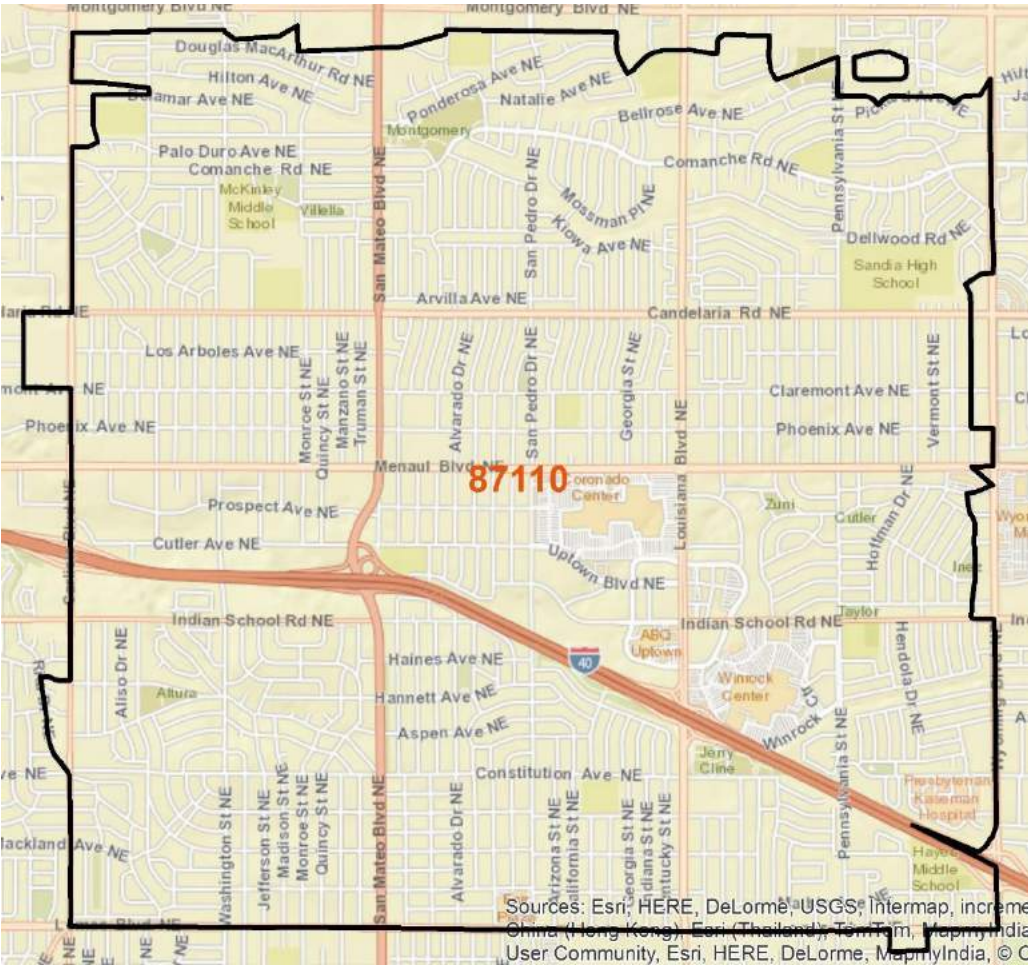

Sources: APD Real Time Crime Center; BCSO: US Census

Crime Profile: Zip Code 87107

Sources: Esri, HERE, DeLorme, USGS, In Japan, METI, Esri China (Hong Kong), Esri OpenStreetMap contributors, and the GIS User Community

Sources: APD Real Time Crime Center; BCSO; US Census

Crime Profile: Zip Code 87108

Share of Population, Property And Violent Crime

| <i># of Crimes in this Zip Code In 2015</i> | | | |
|---|-------|--------------------|-----|
| Larceny, Theft & Shoplifting | 1,304 | Homicide | 10 |
| Burglary | 1,381 | Aggravated Assault | 255 |
| Auto Theft | 719 | Robbery | 260 |

Sources: APD Real Time Crime Center; BCSO; US Census

Crime Profile: Zip Code 87109

Share of Population, Property And Violent Crime

of Crimes in this Zip Code In 2015

| | | | |
|------------------------------|-------|--------------------|-----|
| Larceny, Theft & Shoplifting | 849 | Homicide | 2 |
| Burglary | 1,538 | Aggravated Assault | 74 |
| Auto Theft | 460 | Robbery | 109 |

Sources: APD Real Time Crime Center; BCSO; US Census

Crime Profile: Zip Code 87110

Share of Population, Property And Violent Crime

of Crimes in this Zip Code In 2015

| | | | |
|---|-------|---------------------------|-----|
| Larceny, Theft & Shoplifting | 2,529 | Homicide | 5 |
| Burglary | 1,867 | Aggravated Assault | 110 |
| Auto Theft | 623 | Robbery | 201 |