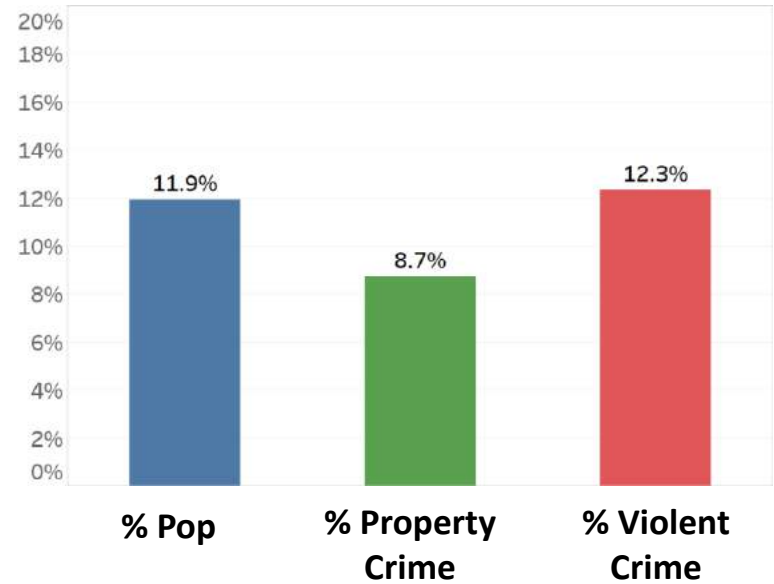

Share of Population, Property And Violent Crime

Sources: APD Real Time Crime Center; BCSO; US Census

Crime Profile: Zip Code 87120

Share of Population, Property And Violent Crime

| <i># of Crimes in this Zip Code In 2015</i> | | | | |
|---|-----|--|---------------------------|----|
| Larceny, Theft & Shoplifting | 767 | | Homicide | 2 |
| Burglary | 979 | | Aggravated Assault | 65 |
| Auto Theft | 259 | | Robbery | 88 |

Sources: APD Real Time Crime Center; BCSO; US Census

Crime Profile: Zip Code 87121

Share of Population, Property And Violent Crime

of Crimes in this Zip Code In 2015

| | | | | |
|---|-------|--|---------------------------|-----|
| Larceny, Theft & Shoplifting | 1,130 | | Homicide | 8 |
| Burglary | 1,474 | | Aggravated Assault | 213 |
| Auto Theft | 561 | | Robbery | 161 |