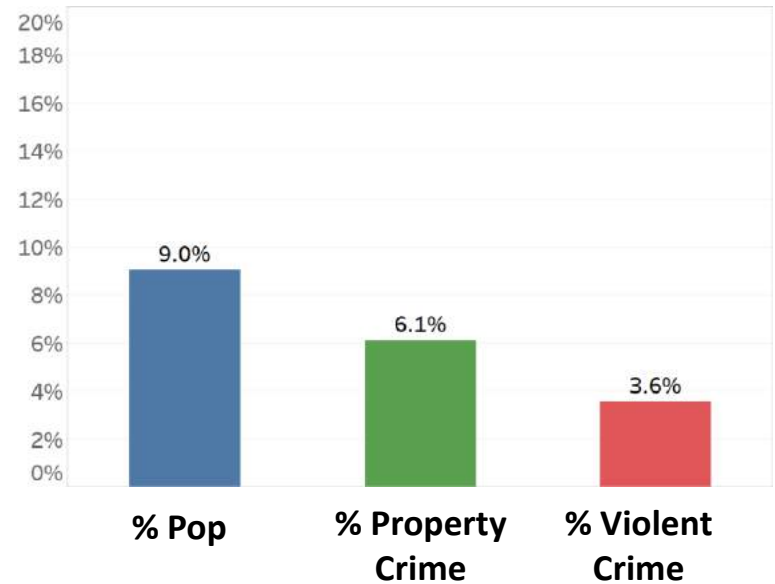

Sources: APD Real Time Crime Center; BCSO; US Census

Crime Profile: Zip Code 87109

Share of Population, Property And Violent Crime

of Crimes in this Zip Code In 2015

| | | | |
|------------------------------|-------|--------------------|-----|
| Larceny, Theft & Shoplifting | 849 | Homicide | 2 |
| Burglary | 1,538 | Aggravated Assault | 74 |
| Auto Theft | 460 | Robbery | 109 |

Sources: APD Real Time Crime Center; BCSO; US Census

Crime Profile: Zip Code 87110

Share of Population, Property And Violent Crime

of Crimes in this Zip Code In 2015

| | | | |
|---|-------|---------------------------|-----|
| Larceny, Theft & Shoplifting | 2,529 | Homicide | 5 |
| Burglary | 1,867 | Aggravated Assault | 110 |
| Auto Theft | 623 | Robbery | 201 |

Sources: APD Real Time Crime Center; BCSO; US Census

Crime Profile: Zip Code 87111

Share of Population, Property And Violent Crime

| <i># of Crimes in this Zip Code In 2015</i> | | | |
|---|-------|--------------------|----|
| Larceny, Theft & Shoplifting | 595 | Homicide | 0 |
| Burglary | 1,266 | Aggravated Assault | 42 |
| Auto Theft | 313 | Robbery | 62 |

Sources: APD Real Time Crime Center; BCSO; US Census

Crime Profile: Zip Code 87112

Share of Population, Property And Violent Crime

| <i># of Crimes in this Zip Code In 2015</i> | | | |
|---|-------|--|------------------------------|
| Larceny, Theft & Shoplifting | 969 | | Homicide 4 |
| Burglary | 1,149 | | Aggravated Assault 88 |
| Auto Theft | 375 | | Robbery 154 |