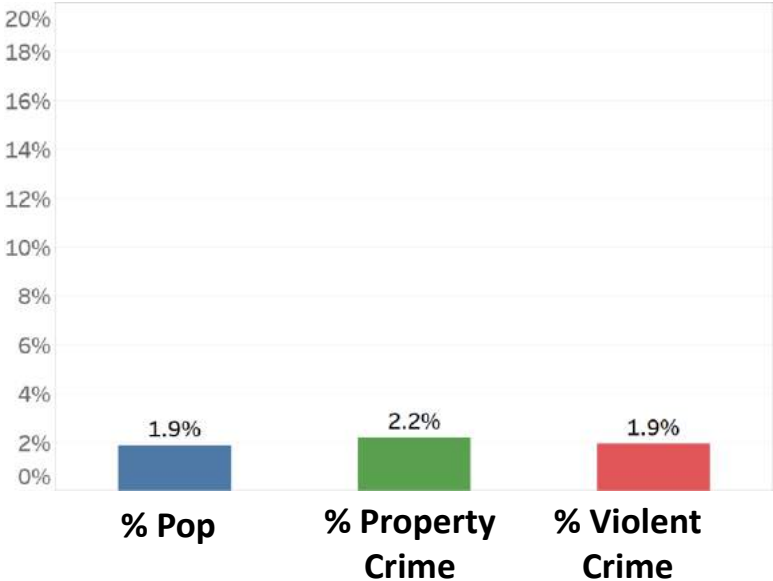

The Rate Of Property Crimes Per 1,000 People By Zip Code

The Rate Of Violent Crimes Per 1,000 People By Zip Code

Percentages of Total Population, Property And Violent Crimes By Zip Code

Percentages of Total Population, Property And Violent Crimes By Zip Code

Crime Profile: Zip Code 87102

Share of Population, Property And Violent Crime

| <i># of Crimes in this Zip Code In 2015</i> | | | |
|---|-----|--------------------|-----|
| Larceny, Theft & Shoplifting | 758 | Homicide | 1 |
| Burglary | 882 | Aggravated Assault | 110 |
| Auto Theft | 391 | Robbery | 110 |

Sources: APD Real Time Crime Center; BCSO; US Census

Crime Profile: Zip Code 87104

Share of Population, Property And Violent Crime

of Crimes in this Zip Code In 2015

| | | | |
|------------------------------|-----|--------------------|----|
| Larceny, Theft & Shoplifting | 217 | Homicide | 1 |
| Burglary | 459 | Aggravated Assault | 29 |
| Auto Theft | 124 | Robbery | 34 |

Sources: APD Real Time Crime Center; BCSO; US Census

Crime Profile: Zip Code 87105

Share of Population, Property And Violent Crime

of Crimes in this Zip Code In 2015

| | | | | |
|------------------------------|-----|--|--------------------|-----|
| Larceny, Theft & Shoplifting | 618 | | Homicide | 7 |
| Burglary | 952 | | Aggravated Assault | 293 |
| Auto Theft | 371 | | Robbery | 107 |