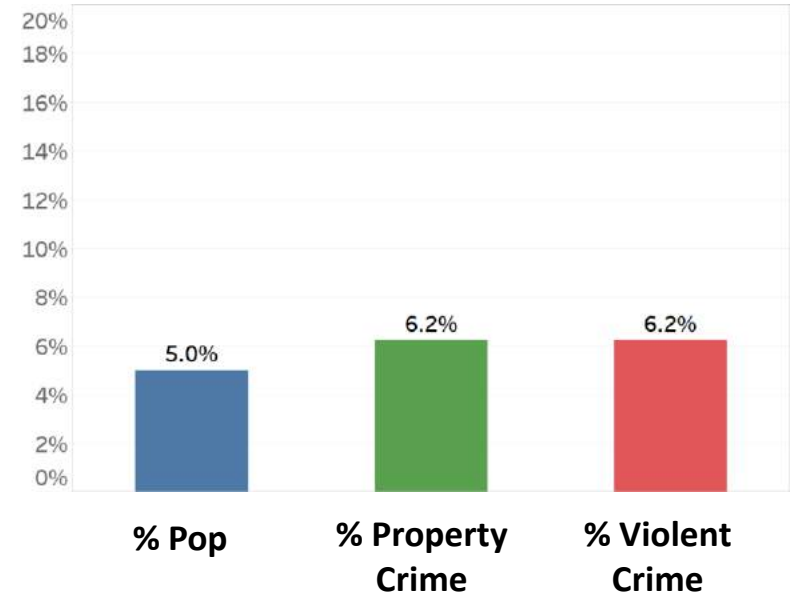

Sources: APD Real Time Crime Center; BCSO; US Census

Crime Profile: Zip Code 87105

Share of Population, Property And Violent Crime

of Crimes in this Zip Code In 2015

| | | | | |
|------------------------------|-----|--|--------------------|-----|
| Larceny, Theft & Shoplifting | 618 | | Homicide | 7 |
| Burglary | 952 | | Aggravated Assault | 293 |
| Auto Theft | 371 | | Robbery | 107 |

Sources: Esri, HERE, DeLorme, U (Hona Kona), Esri (Thailand), Tom

Share of Population, Property And Violent Crime

| # of Crimes in this Zip Code In 2015 | | | |
|--------------------------------------|-------|--------------------|-----|
| Larceny, Theft & Shoplifting | 664 | Homicide | 1 |
| Burglary | 1,236 | Aggravated Assault | 61 |
| Auto Theft | 536 | Robbery | 118 |

Sources: APD Real Time Crime Center; BCSO: US Census

Crime Profile: Zip Code 87107

Sources: Esri, HERE, DeLorme, USGS, In Japan, METI, Esri China (Hong Kong), Esri OpenStreetMap contributors, and the GIS User Community

Share of Population, Property And Violent Crime

| # of Crimes in this Zip Code In 2015 | | | |
|--------------------------------------|-------|--------------------|-----|
| Larceny, Theft & Shoplifting | 883 | Homicide | 2 |
| Burglary | 1,008 | Aggravated Assault | 118 |
| Auto Theft | 323 | Robbery | 128 |