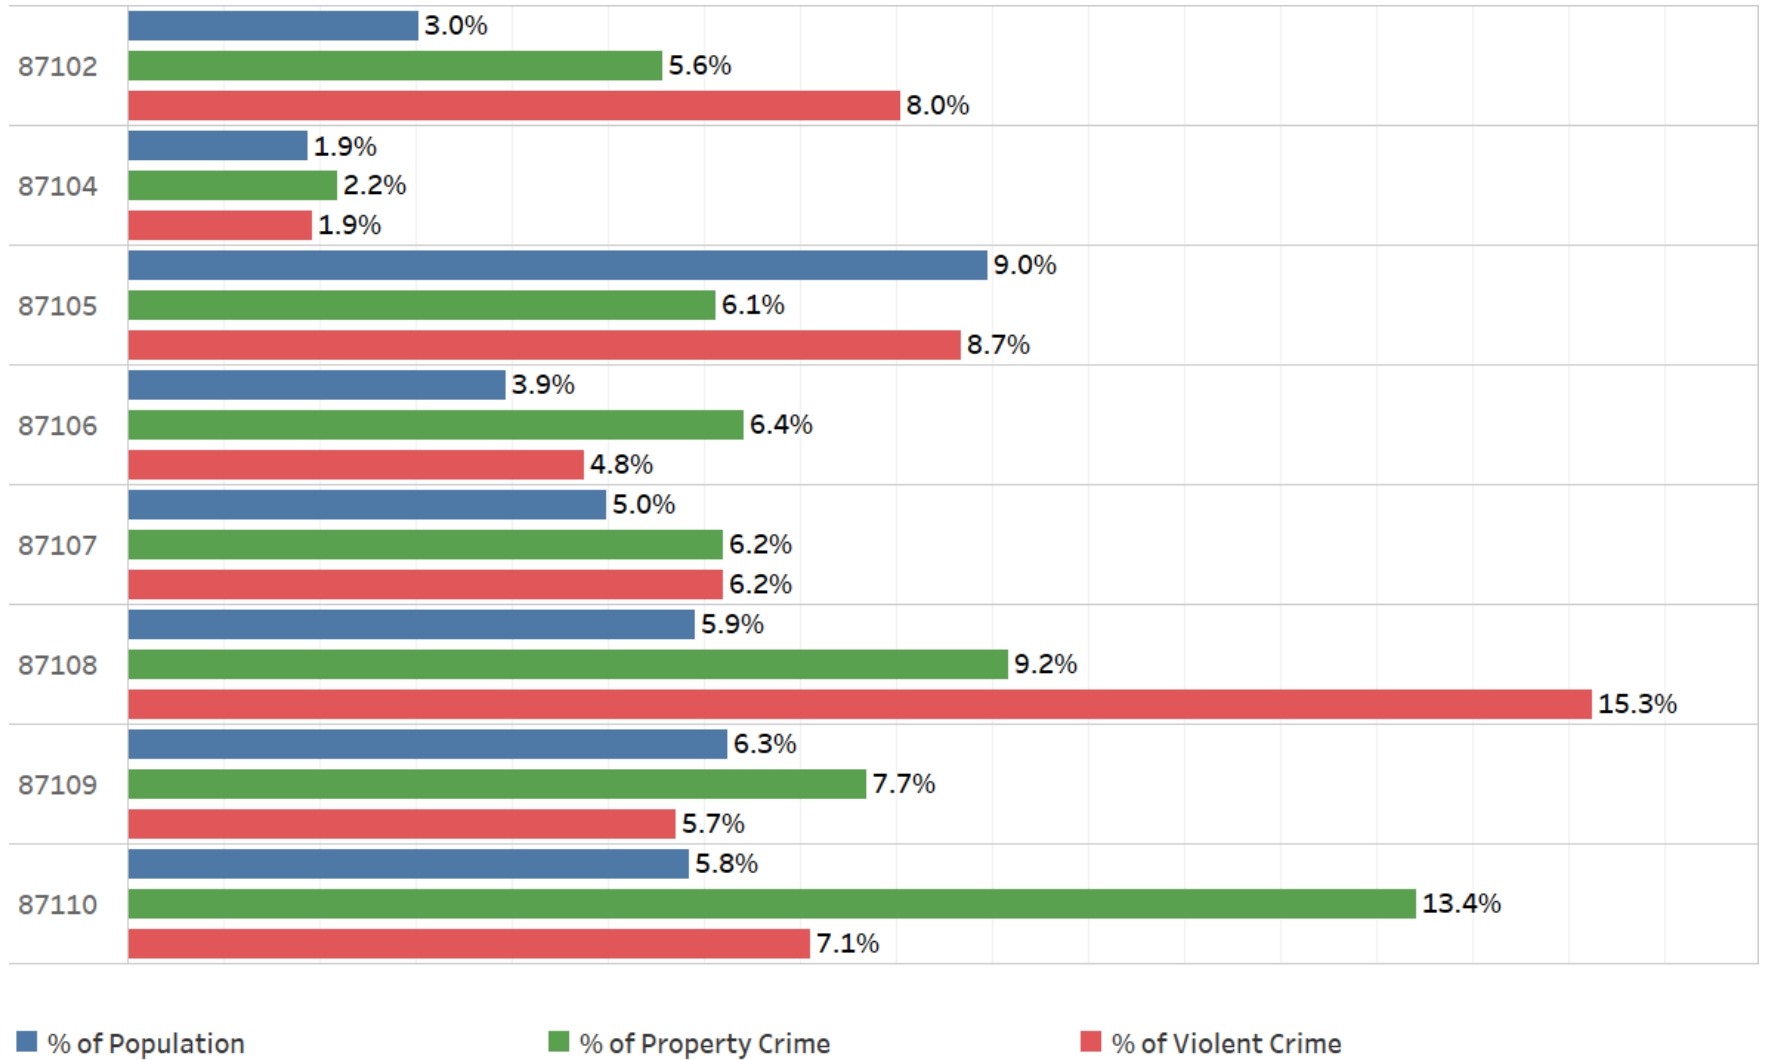

Mapping Crime In Albuquerque: A Visual Analyses Of Where Crime Stands Today

Prepared For:
The City Of Albuquerque
October 12, 2016

Prepared By:
Peter Winograd, Professor Emeritus, University of New Mexico
Sarah Masek, Crime Analysis Unit Supervisor, Real Time Crime Center,
Albuquerque Police Department

These Analyses Focused On The Zip Codes Served By The Albuquerque Police Department And The Bernalillo County Sheriffs Office

Content may not reflect National Geographic's current map policy. Sources: National

The Rate Of Property Crimes Per 1,000 People By Zip Code

The Rate Of Violent Crimes Per 1,000 People By Zip Code

Percentages of Total Population, Property And Violent Crimes By Zip Code

Percentages of Total Population, Property And Violent Crimes By Zip Code

Crime Profile: Zip Code 87102

Share of Population, Property And Violent Crime

| <i># of Crimes in this Zip Code In 2015</i> | | | |
|---|-----|--------------------|-----|
| Larceny, Theft & Shoplifting | 758 | Homicide | 1 |
| Burglary | 882 | Aggravated Assault | 110 |
| Auto Theft | 391 | Robbery | 110 |