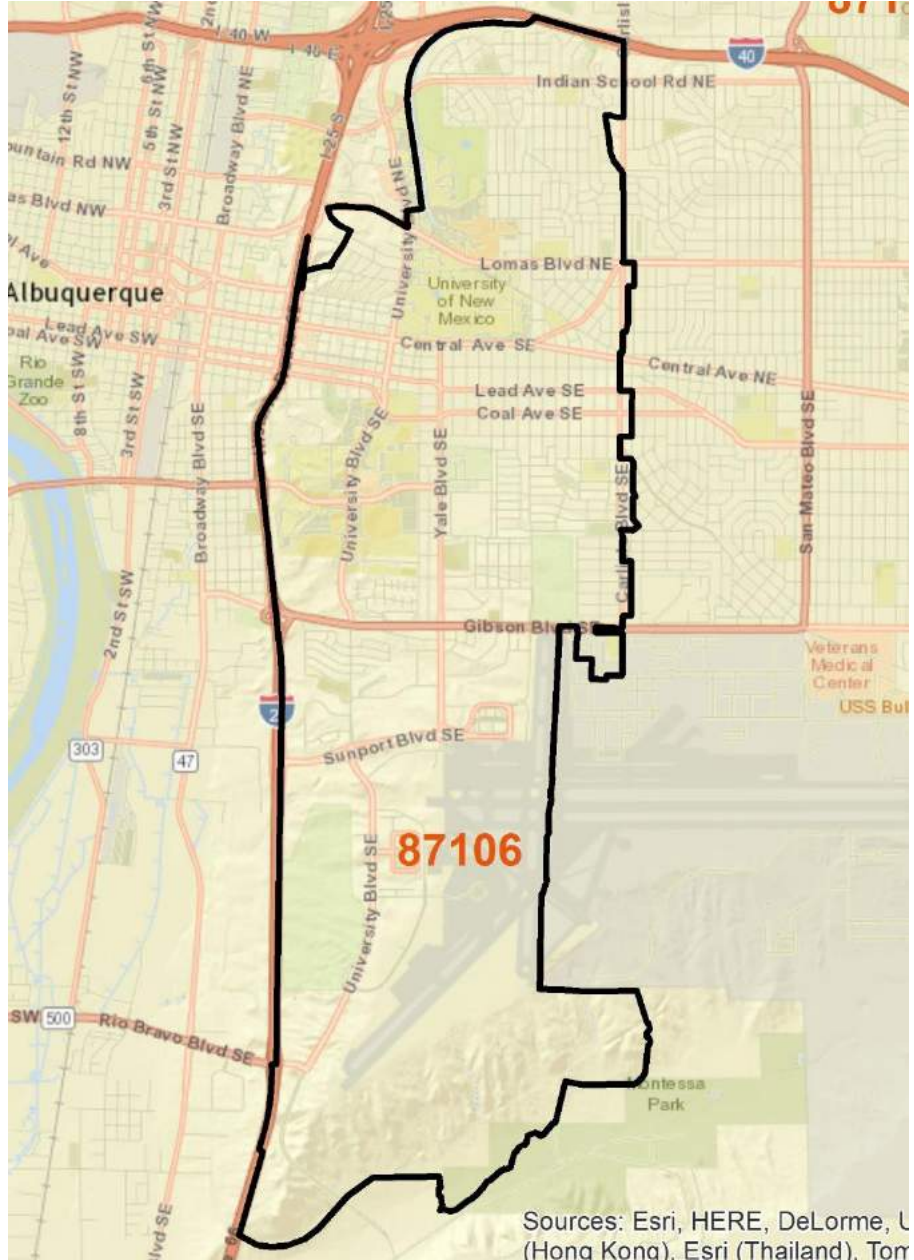

Sources: APD Real Time Crime Center; BCSO; US Census

Crime Profile: Zip Code 87104

Share of Population, Property And Violent Crime

of Crimes in this Zip Code In 2015

| | | | |
|------------------------------|-----|--------------------|----|
| Larceny, Theft & Shoplifting | 217 | Homicide | 1 |
| Burglary | 459 | Aggravated Assault | 29 |
| Auto Theft | 124 | Robbery | 34 |

Sources: APD Real Time Crime Center; BCSO; US Census

Crime Profile: Zip Code 87105

Share of Population, Property And Violent Crime

of Crimes in this Zip Code In 2015

| | | | | |
|------------------------------|-----|--|--------------------|-----|
| Larceny, Theft & Shoplifting | 618 | | Homicide | 7 |
| Burglary | 952 | | Aggravated Assault | 293 |
| Auto Theft | 371 | | Robbery | 107 |

Sources: Esri, HERE, DeLorme, USGS, Inter
Japan, METI, Esri China (Hong Kong), Esri
OpenStreetMap contributors, and the GIS Us

Sources: APD Real Time Crime Center; BCSO: US Census

Crime Profile: Zip Code 87106

Sources: APD Real Time Crime Center; BCSO: US Census

Crime Profile: Zip Code 87107

Sources: Esri, HERE, DeLorme, USGS, In Japan, METI, Esri China (Hong Kong), Esri OpenStreetMap contributors, and the GIS User Community