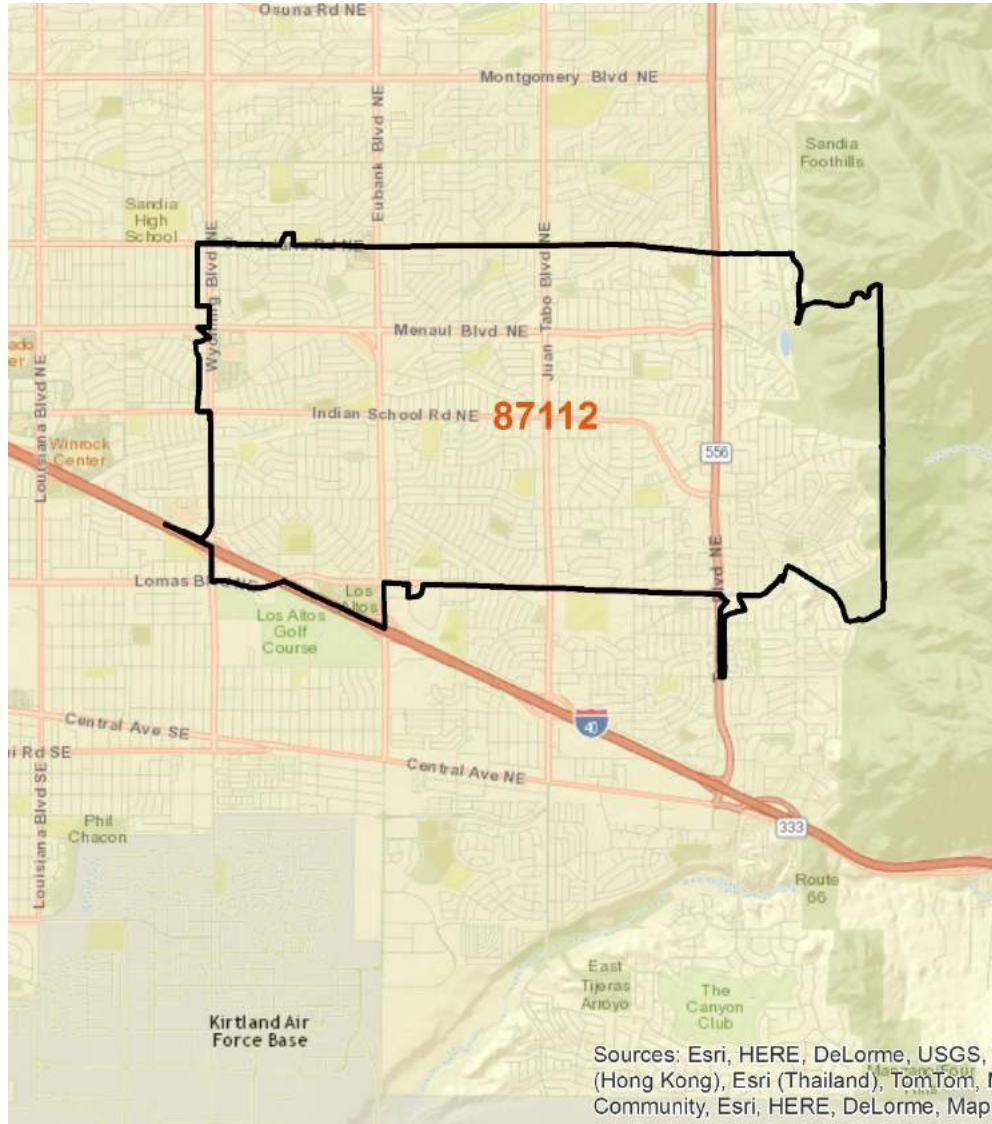

Sources: APD Real Time Crime Center; BCSO; US Census

Crime Profile: Zip Code 87110

Share of Population, Property And Violent Crime

of Crimes in this Zip Code In 2015

| | | | |
|---|-------|---------------------------|-----|
| Larceny, Theft & Shoplifting | 2,529 | Homicide | 5 |
| Burglary | 1,867 | Aggravated Assault | 110 |
| Auto Theft | 623 | Robbery | 201 |

Sources: APD Real Time Crime Center; BCSO; US Census

Crime Profile: Zip Code 87111

Share of Population, Property And Violent Crime

| <i># of Crimes in this Zip Code In 2015</i> | | | |
|---|-------|--------------------|----|
| Larceny, Theft & Shoplifting | 595 | Homicide | 0 |
| Burglary | 1,266 | Aggravated Assault | 42 |
| Auto Theft | 313 | Robbery | 62 |

Sources: APD Real Time Crime Center; BCSO; US Census

Crime Profile: Zip Code 87112

Share of Population, Property And Violent Crime

| <i># of Crimes in this Zip Code In 2015</i> | | | |
|---|-------|--|------------------------------|
| Larceny, Theft & Shoplifting | 969 | | Homicide 4 |
| Burglary | 1,149 | | Aggravated Assault 88 |
| Auto Theft | 375 | | Robbery 154 |