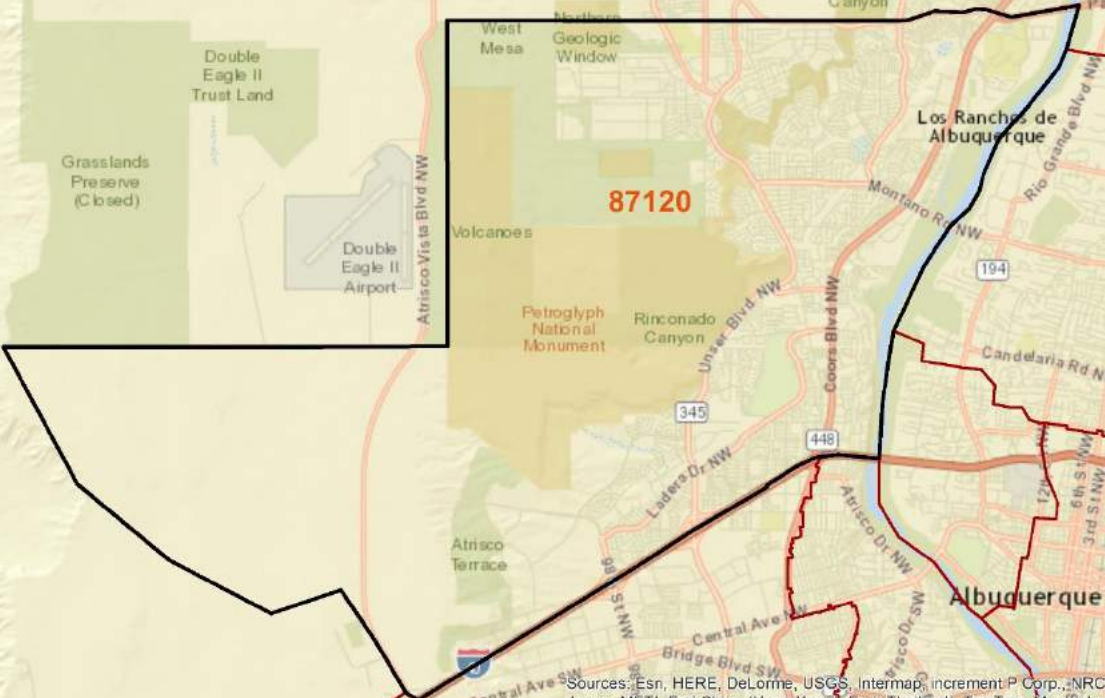

Sources: APD Real Time Crime Center; BCSO: US Census

Crime Profile: Zip Code 87113

Share of Population, Property And Violent Crime

of Crimes in this Zip Code In 2015

| | | | |
|---|-----|---------------------------|----|
| Larceny, Theft & Shoplifting | 286 | Homicide | 0 |
| Burglary | 334 | Aggravated Assault | 25 |
| Auto Theft | 97 | Robbery | 27 |

Sources: Esri, HERE, DeLorme, USGS, In (Hong Kong), Esri (Thailand), TomTom, Map Community, Esri, HERE, DeLorme, Mapmy

Sources: APD Real Time Crime Center; BCSO; US Census

Crime Profile: Zip Code 87114

| <i># of Crimes in this Zip Code In 2015</i> | | | |
|---|-----|--|------------------------------|
| Larceny, Theft & Shoplifting | 917 | | Homicide 2 |
| Burglary | 746 | | Aggravated Assault 30 |
| Auto Theft | 243 | | Robbery 66 |

Share of Population, Property And Violent Crime

Sources: APD Real Time Crime Center; BCSO; US Census

Crime Profile: Zip Code 87120

Share of Population, Property And Violent Crime

| <i># of Crimes in this Zip Code In 2015</i> | | | | |
|---|-----|--|---------------------------|----|
| Larceny, Theft & Shoplifting | 767 | | Homicide | 2 |
| Burglary | 979 | | Aggravated Assault | 65 |
| Auto Theft | 259 | | Robbery | 88 |

Sources: APD Real Time Crime Center; BCSO; US Census

Crime Profile: Zip Code 87121

Share of Population, Property And Violent Crime

of Crimes in this Zip Code In 2015

| | | | | |
|---|-------|--|---------------------------|-----|
| Larceny, Theft & Shoplifting | 1,130 | | Homicide | 8 |
| Burglary | 1,474 | | Aggravated Assault | 213 |
| Auto Theft | 561 | | Robbery | 161 |