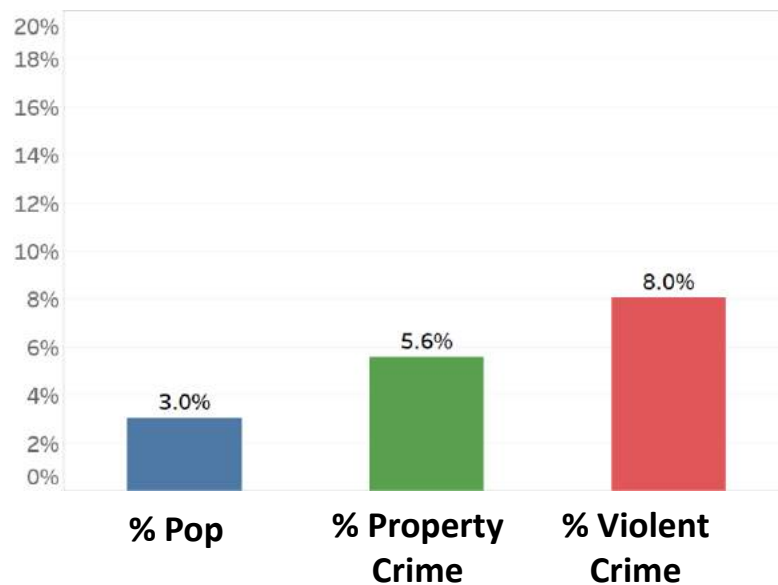

The Rate Of Property Crimes Per 1,000 People By Zip Code

The Rate Of Violent Crimes Per 1,000 People By Zip Code

Percentages of Total Population, Property And Violent Crimes By Zip Code

Percentages of Total Population, Property And Violent Crimes By Zip Code

Crime Profile: Zip Code 87102

Share of Population, Property And Violent Crime

| <i># of Crimes in this Zip Code In 2015</i> | | | |
|---|-----|--------------------|-----|
| Larceny, Theft & Shoplifting | 758 | Homicide | 1 |
| Burglary | 882 | Aggravated Assault | 110 |
| Auto Theft | 391 | Robbery | 110 |

Sources: APD Real Time Crime Center; BCSO; US Census

Crime Profile: Zip Code 87104

Share of Population, Property And Violent Crime

of Crimes in this Zip Code In 2015

| | | | |
|------------------------------|-----|--------------------|----|
| Larceny, Theft & Shoplifting | 217 | Homicide | 1 |
| Burglary | 459 | Aggravated Assault | 29 |
| Auto Theft | 124 | Robbery | 34 |