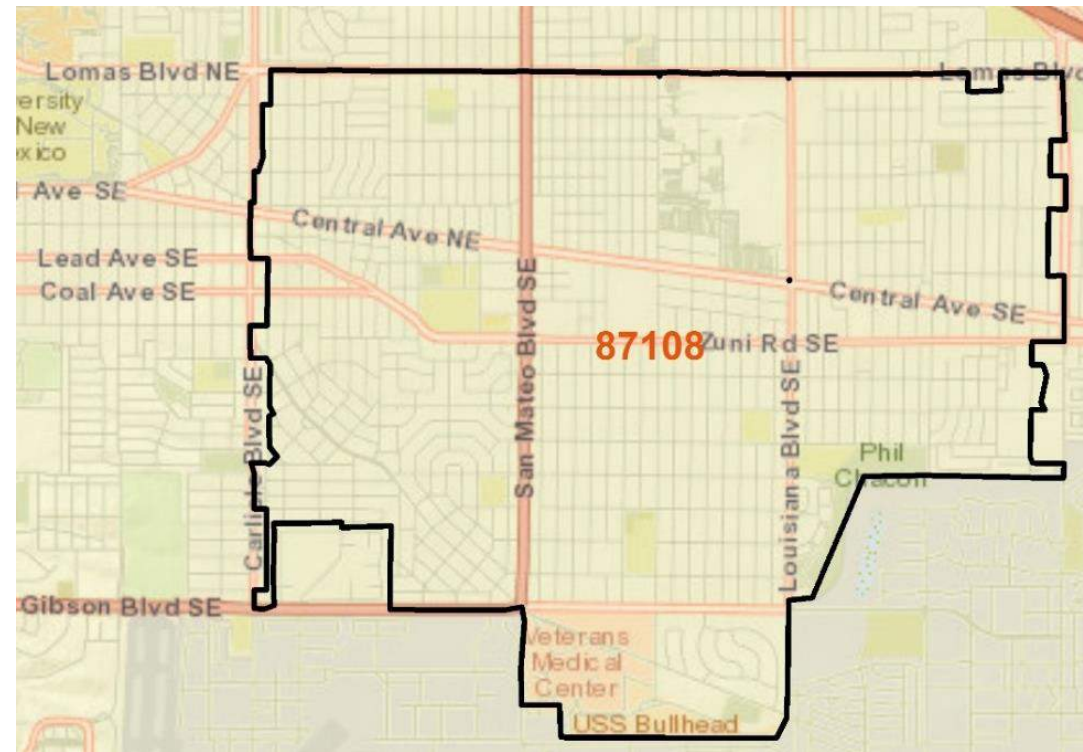

Crime Profile: Zip Code 87108