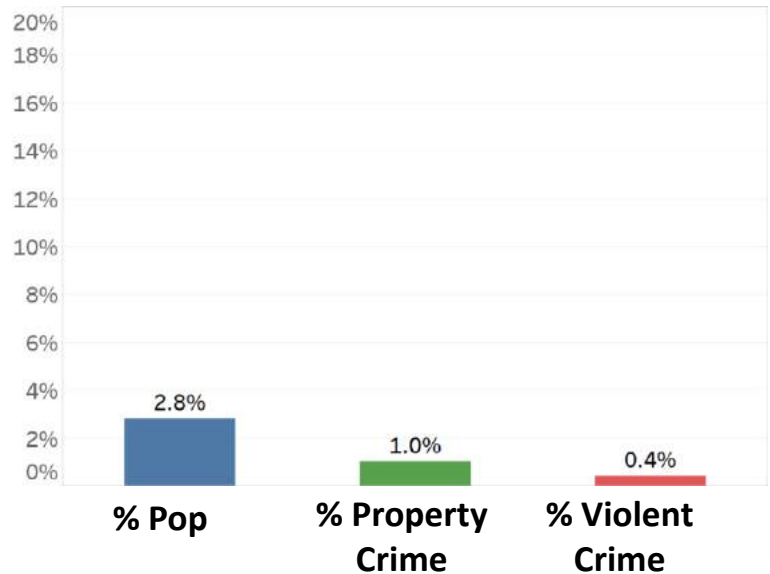

Share of Population, Property And Violent Crime

Sources: APD Real Time Crime Center; BCSO; US Census

Crime Profile: Zip Code 87120

Share of Population, Property And Violent Crime

| <i># of Crimes in this Zip Code In 2015</i> | | | | |
|---|-----|--|---------------------------|----|
| Larceny, Theft & Shoplifting | 767 | | Homicide | 2 |
| Burglary | 979 | | Aggravated Assault | 65 |
| Auto Theft | 259 | | Robbery | 88 |

Sources: APD Real Time Crime Center; BCSO; US Census

Crime Profile: Zip Code 87121

Share of Population, Property And Violent Crime

of Crimes in this Zip Code In 2015

| | | | | |
|---|-------|--|---------------------------|-----|
| Larceny, Theft & Shoplifting | 1,130 | | Homicide | 8 |
| Burglary | 1,474 | | Aggravated Assault | 213 |
| Auto Theft | 561 | | Robbery | 161 |

Sources: APD Real Time Crime Center; BCSO; US Census

Crime Profile: Zip Code 87122

Share of Population, Property And Violent Crime

| <i># of Crimes in this Zip Code In 2015</i> | | | | |
|---|-----|--|---------------------------|----|
| Larceny, Theft & Shoplifting | 100 | | Homicide | 0 |
| Burglary | 212 | | Aggravated Assault | 12 |
| Auto Theft | 29 | | Robbery | 4 |

Sources: APD Real Time Crime Center; BCSO; US Census

Crime Profile: Zip Code 87123

Share of Population, Property And Violent Crime

| # of Crimes in this Zip Code In 2015 | | | |
|--------------------------------------|-------|--------------------|-----|
| Larceny, Theft & Shoplifting | 1,317 | Homicide | 6 |
| Burglary | 1,039 | Aggravated Assault | 125 |
| Auto Theft | 376 | Robbery | 146 |