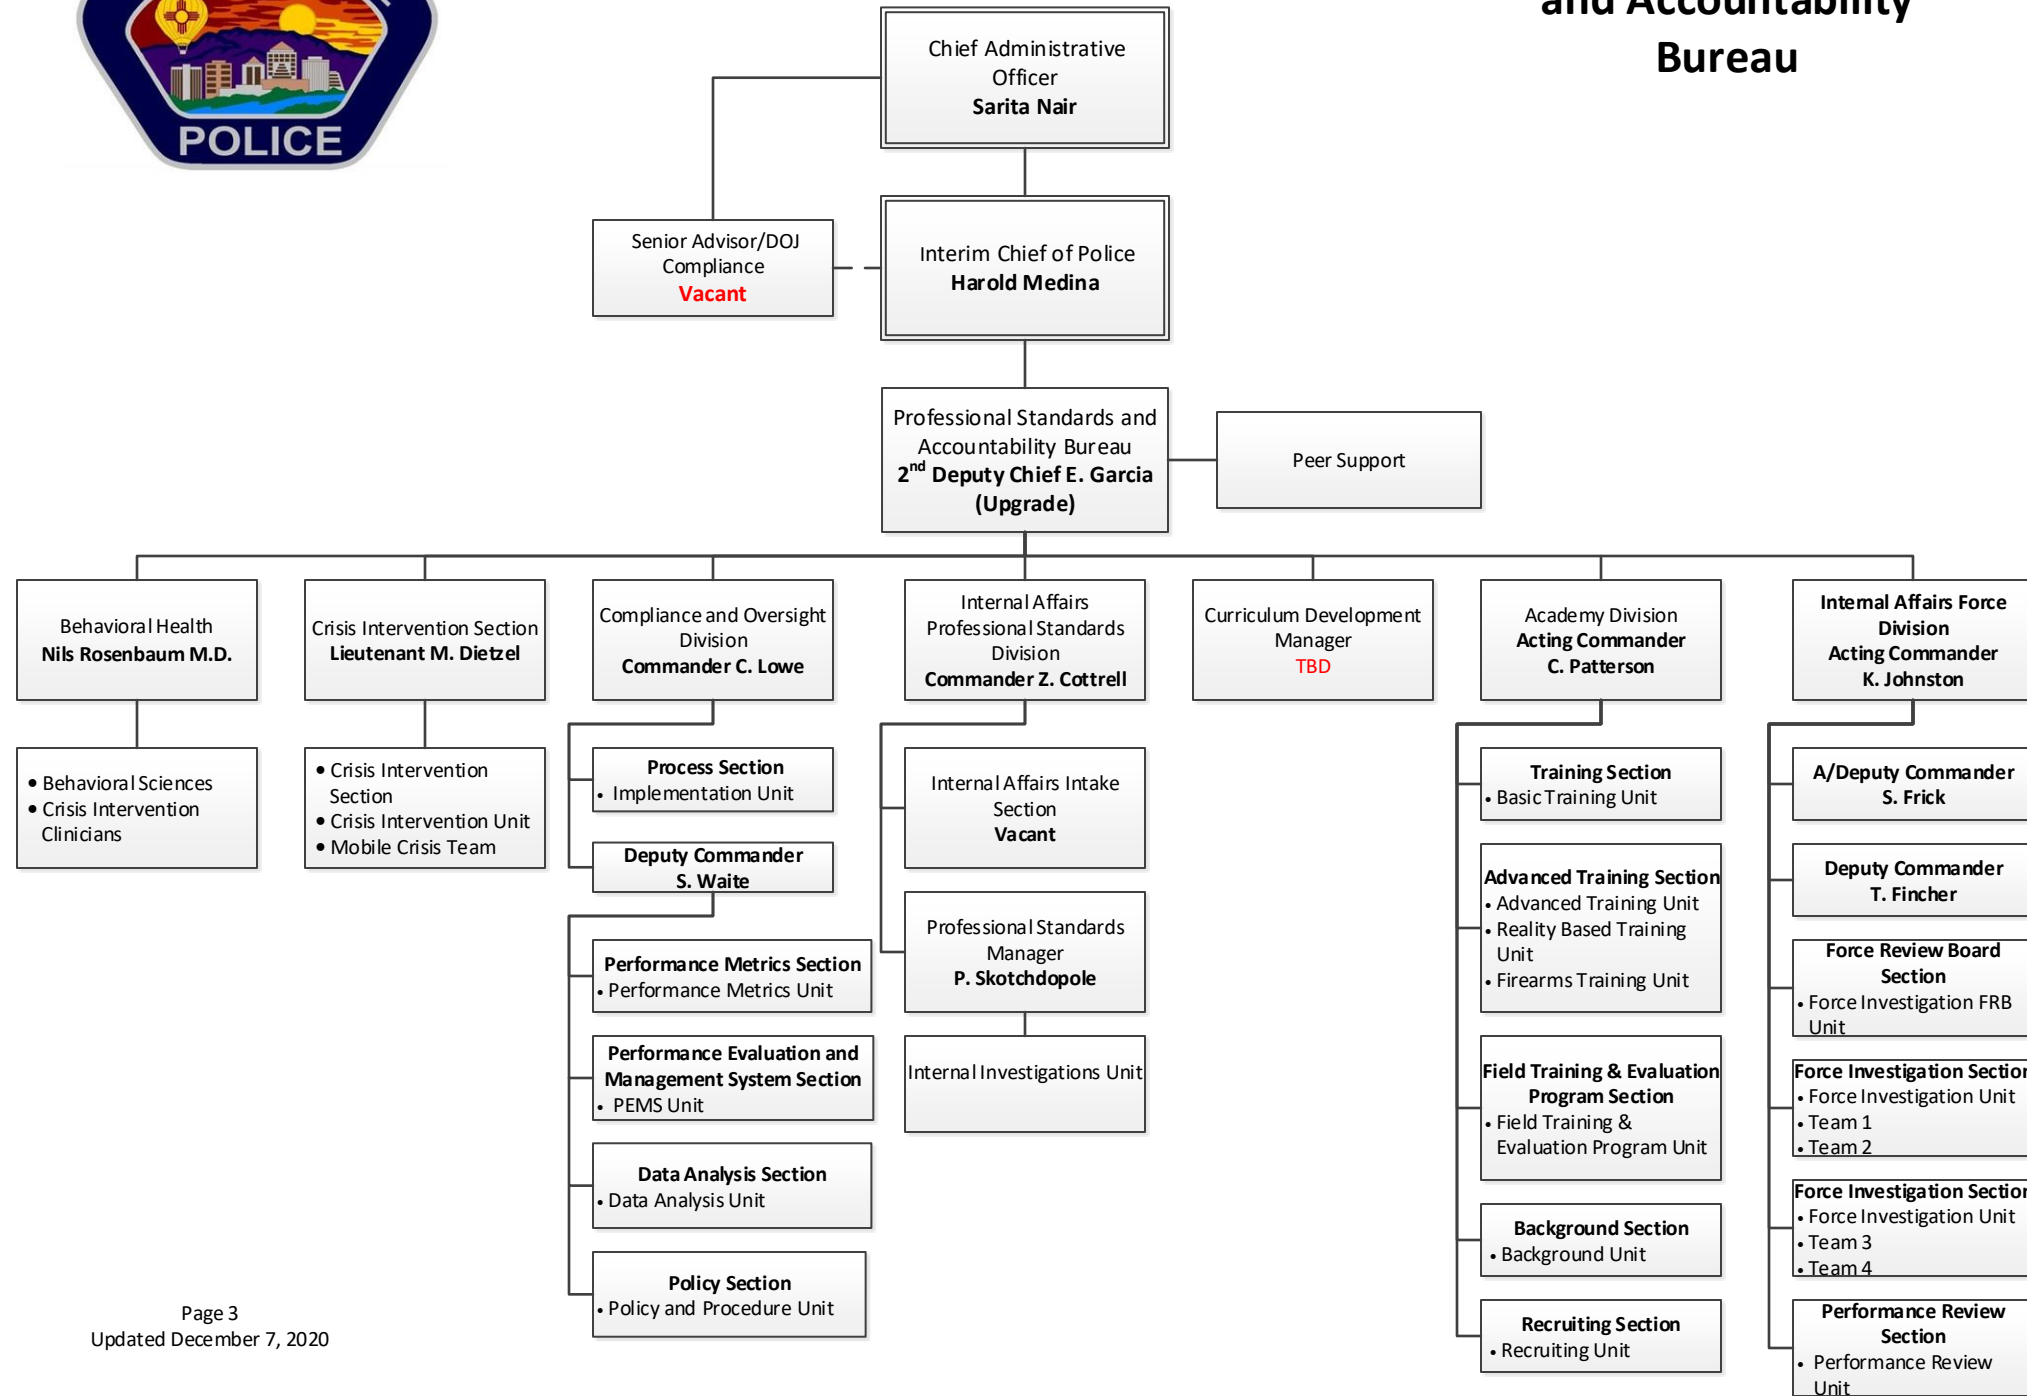

Albuquerque Police Department

**Albuquerque
Police Department**

Professional Standards and Accountability Bureau

Field Services Bureau

Chief Administrative Officer
Sarita Nair

Interim Chief of Police
Harold Medina

Field Services Bureau
Interim Deputy Chief
D. Olvera

Investigative Bureau

Special Operations Bureau

Management Services and Support

Office of the Chief