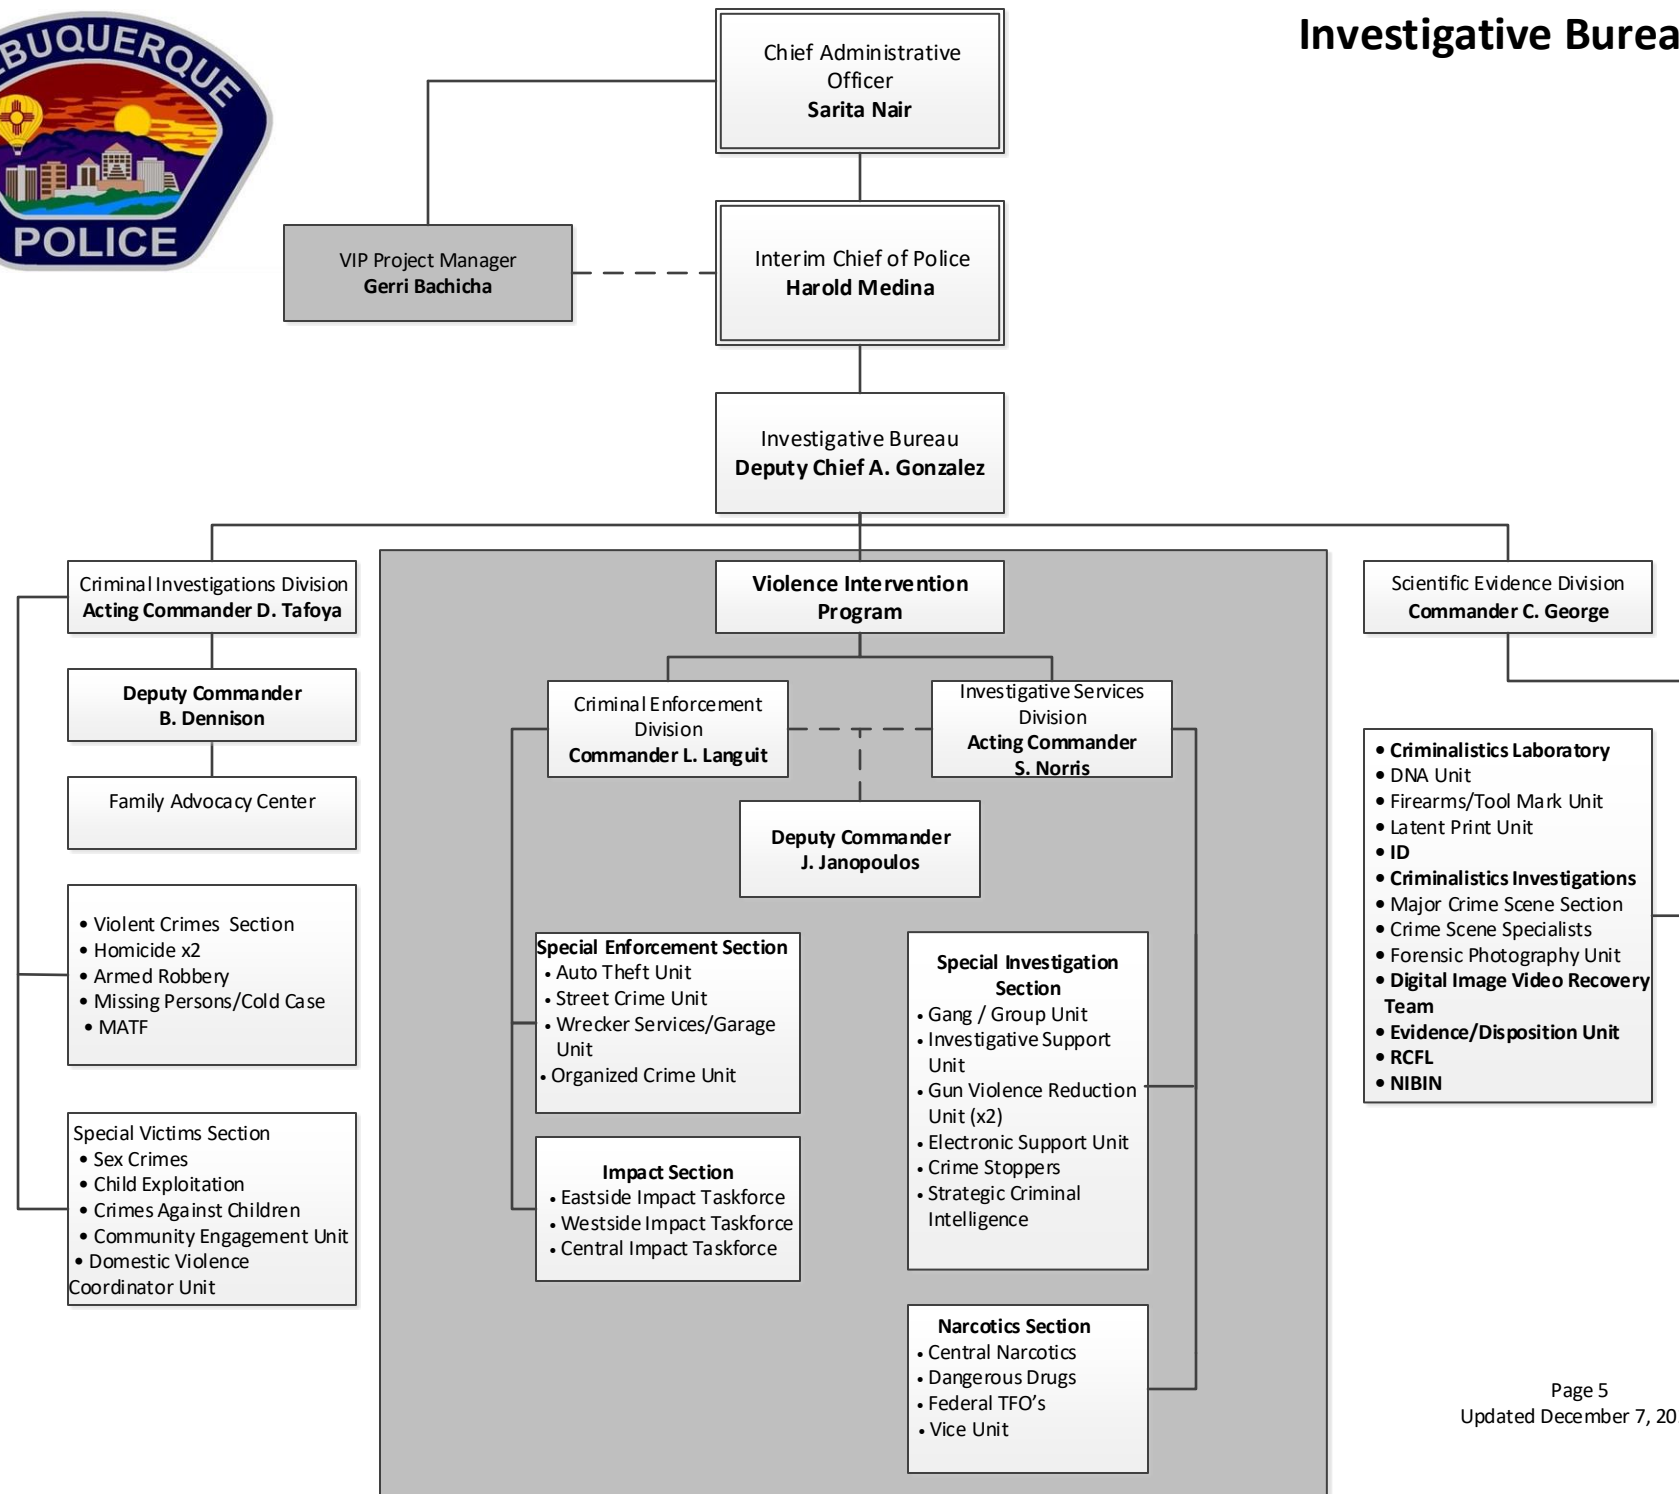

Albuquerque Police Department

**Albuquerque
Police Department**

Professional Standards and Accountability Bureau

Field Services Bureau

Chief Administrative Officer
Sarita Nair

Interim Chief of Police
Harold Medina

Field Services Bureau
Interim Deputy Chief
D. Olvera

Investigative Bureau

Special Operations Bureau

Management Services and Support

Office of the Chief