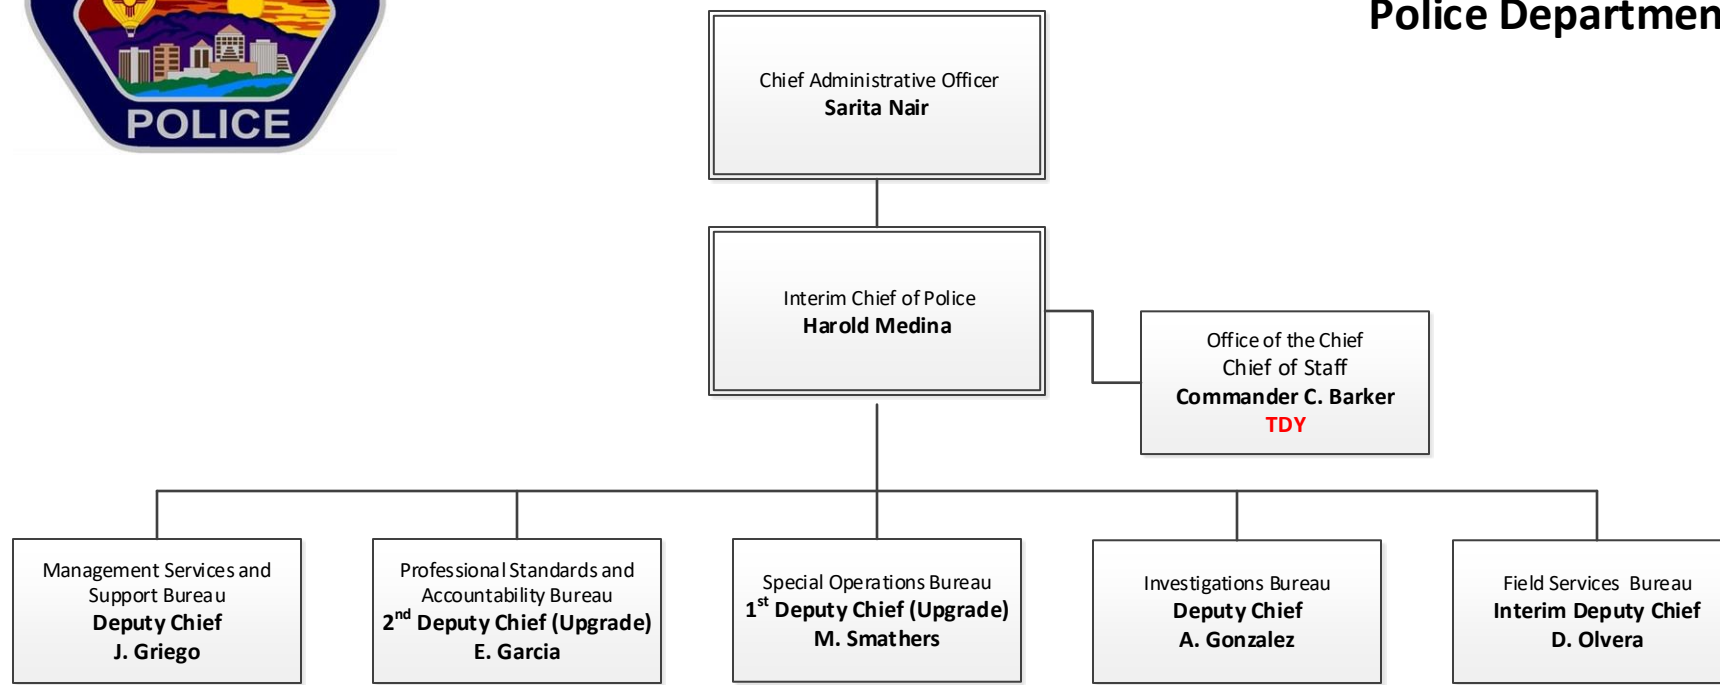

Albuquerque Police Department

**Albuquerque
Police Department**

Professional Standards and Accountability Bureau

Field Services Bureau

Chief Administrative Officer
Sarita Nair

Interim Chief of Police
Harold Medina

Field Services Bureau
Interim Deputy Chief
D. Olvera

Investigative Bureau

Special Operations Bureau

Management Services and Support

Office of the Chief