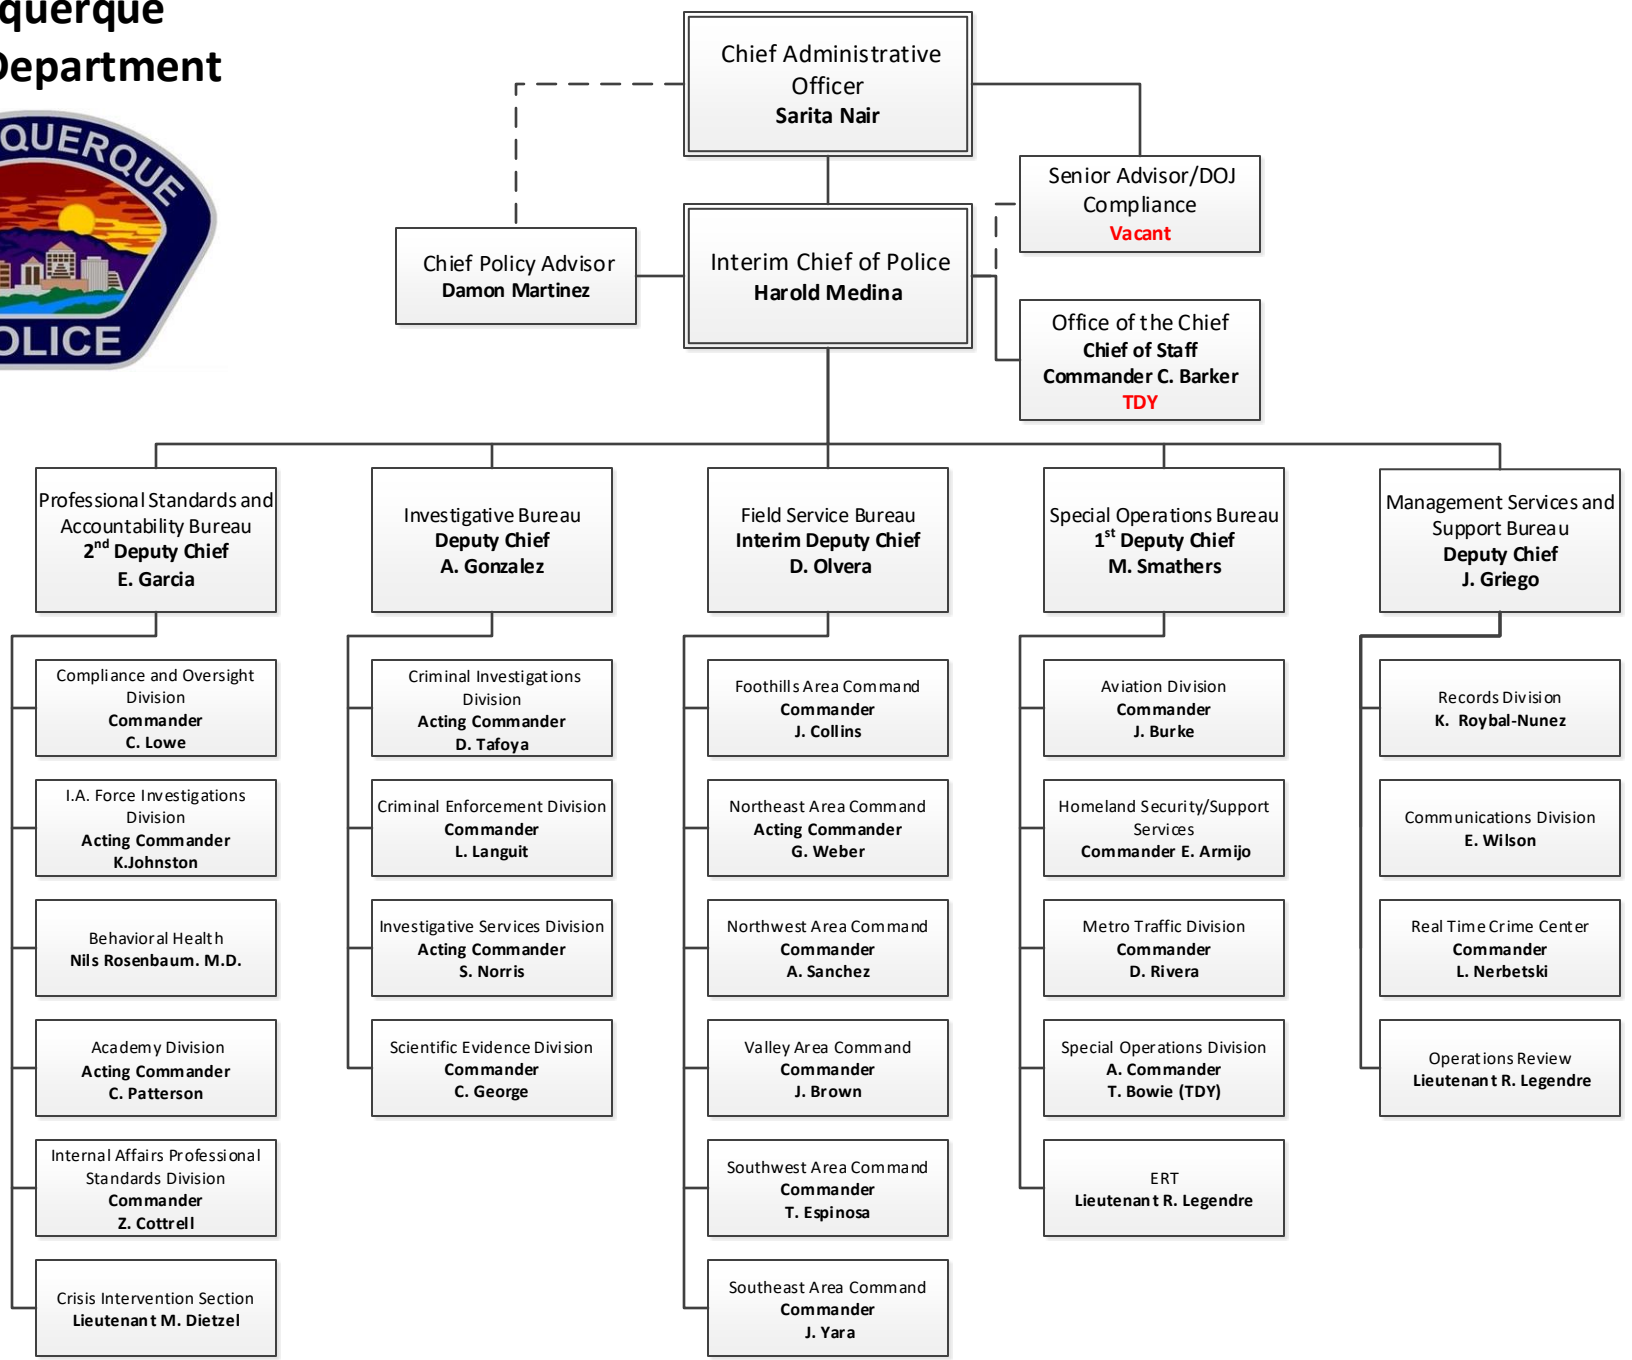

Albuquerque Police Department

**Albuquerque
Police Department**

Professional Standards and Accountability Bureau

Field Services Bureau

Chief Administrative Officer
Sarita Nair

Interim Chief of Police
Harold Medina

Field Services Bureau
Interim Deputy Chief
D. Olvera

Investigative Bureau

Special Operations Bureau

Management Services and Support

Office of the Chief