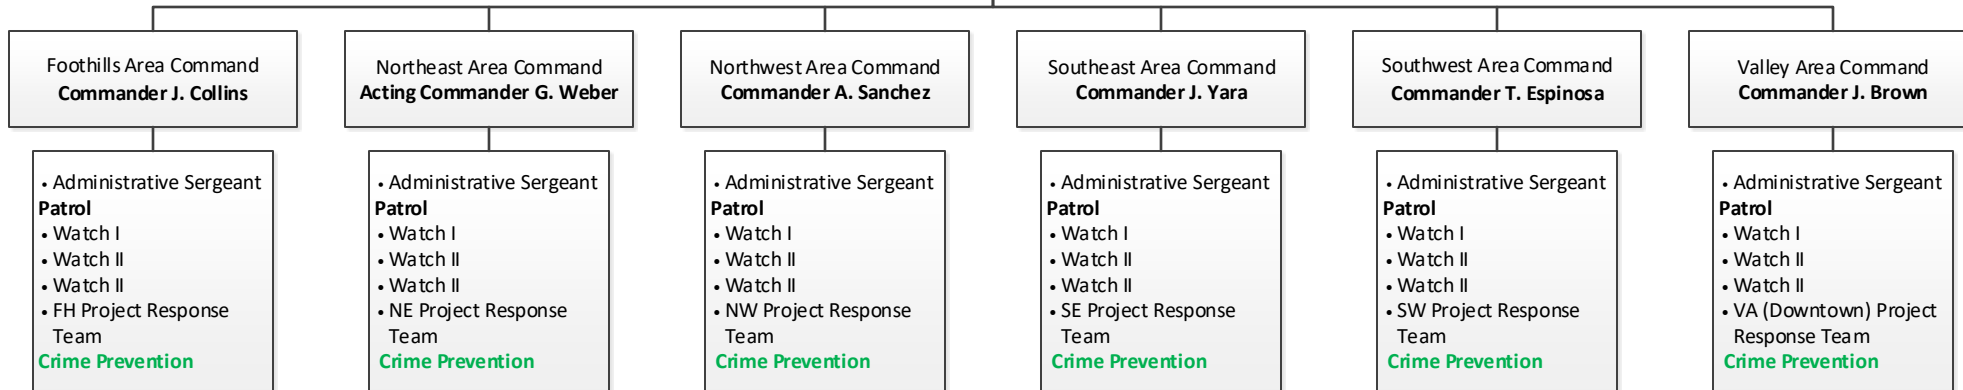

Albuquerque Police Department

**Albuquerque
Police Department**

Professional Standards and Accountability Bureau

Field Services Bureau

Chief Administrative Officer
Sarita Nair

Interim Chief of Police
Harold Medina

Field Services Bureau
Interim Deputy Chief
D. Olvera

Investigative Bureau

Special Operations Bureau

Management Services and Support

Office of the Chief