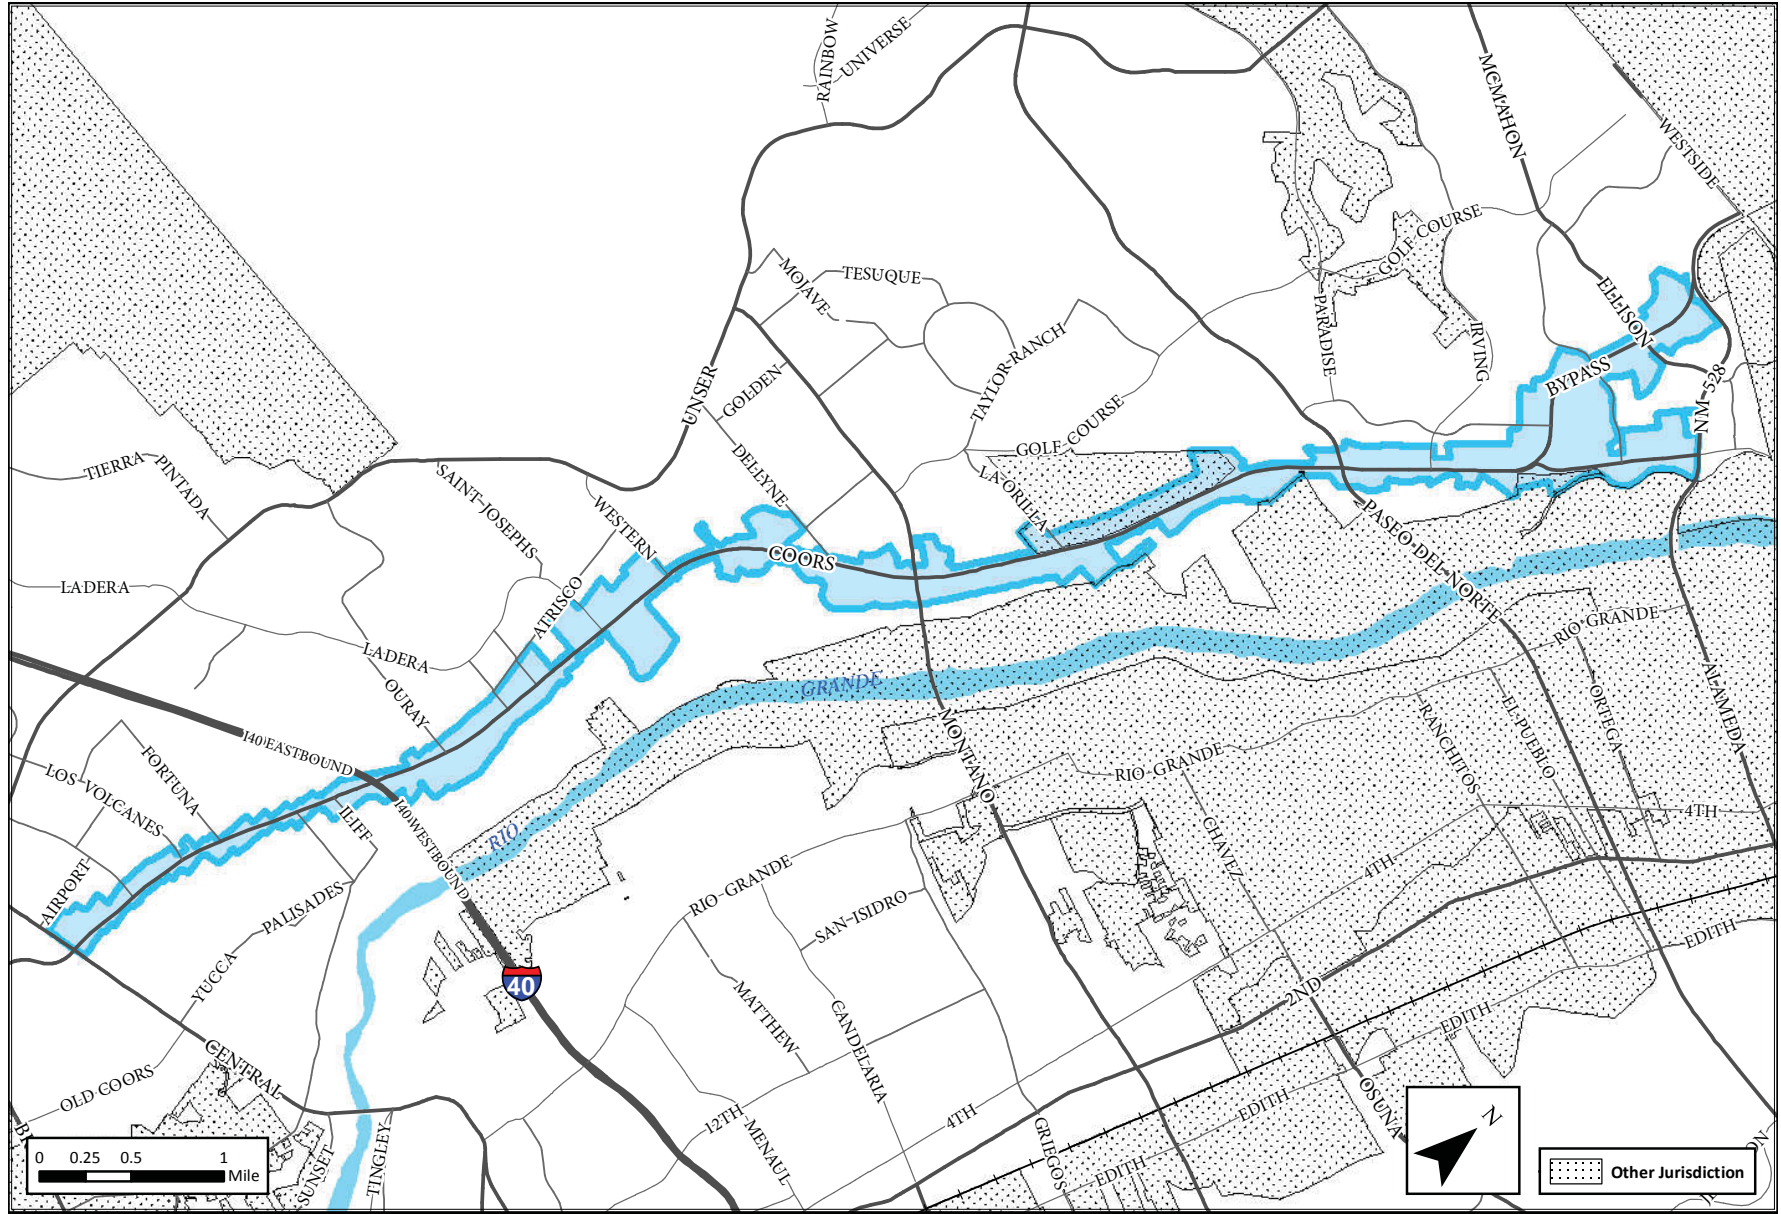

COORS CORRIDOR PLAN

Station # 1: Proposed Plan Area & Sub-Areas

Transportation Regulatory Sub-Area

Date: 10/14/2013

Station # 1: Proposed Plan Area & Sub-Areas

Design Overlay Zone Regulatory Sub-Area

Document Path: N:\GIS\FILE\PROJECTS\Carroll\ale\URS-Fed13-Coors\Coors\Rebort\MapContext.mxd

Date: 10/14/2014

COORS CORRIDOR PLAN

Station # 1: Proposed Plan Area & Sub-Areas

View Preservation Regulatory Sub-Area