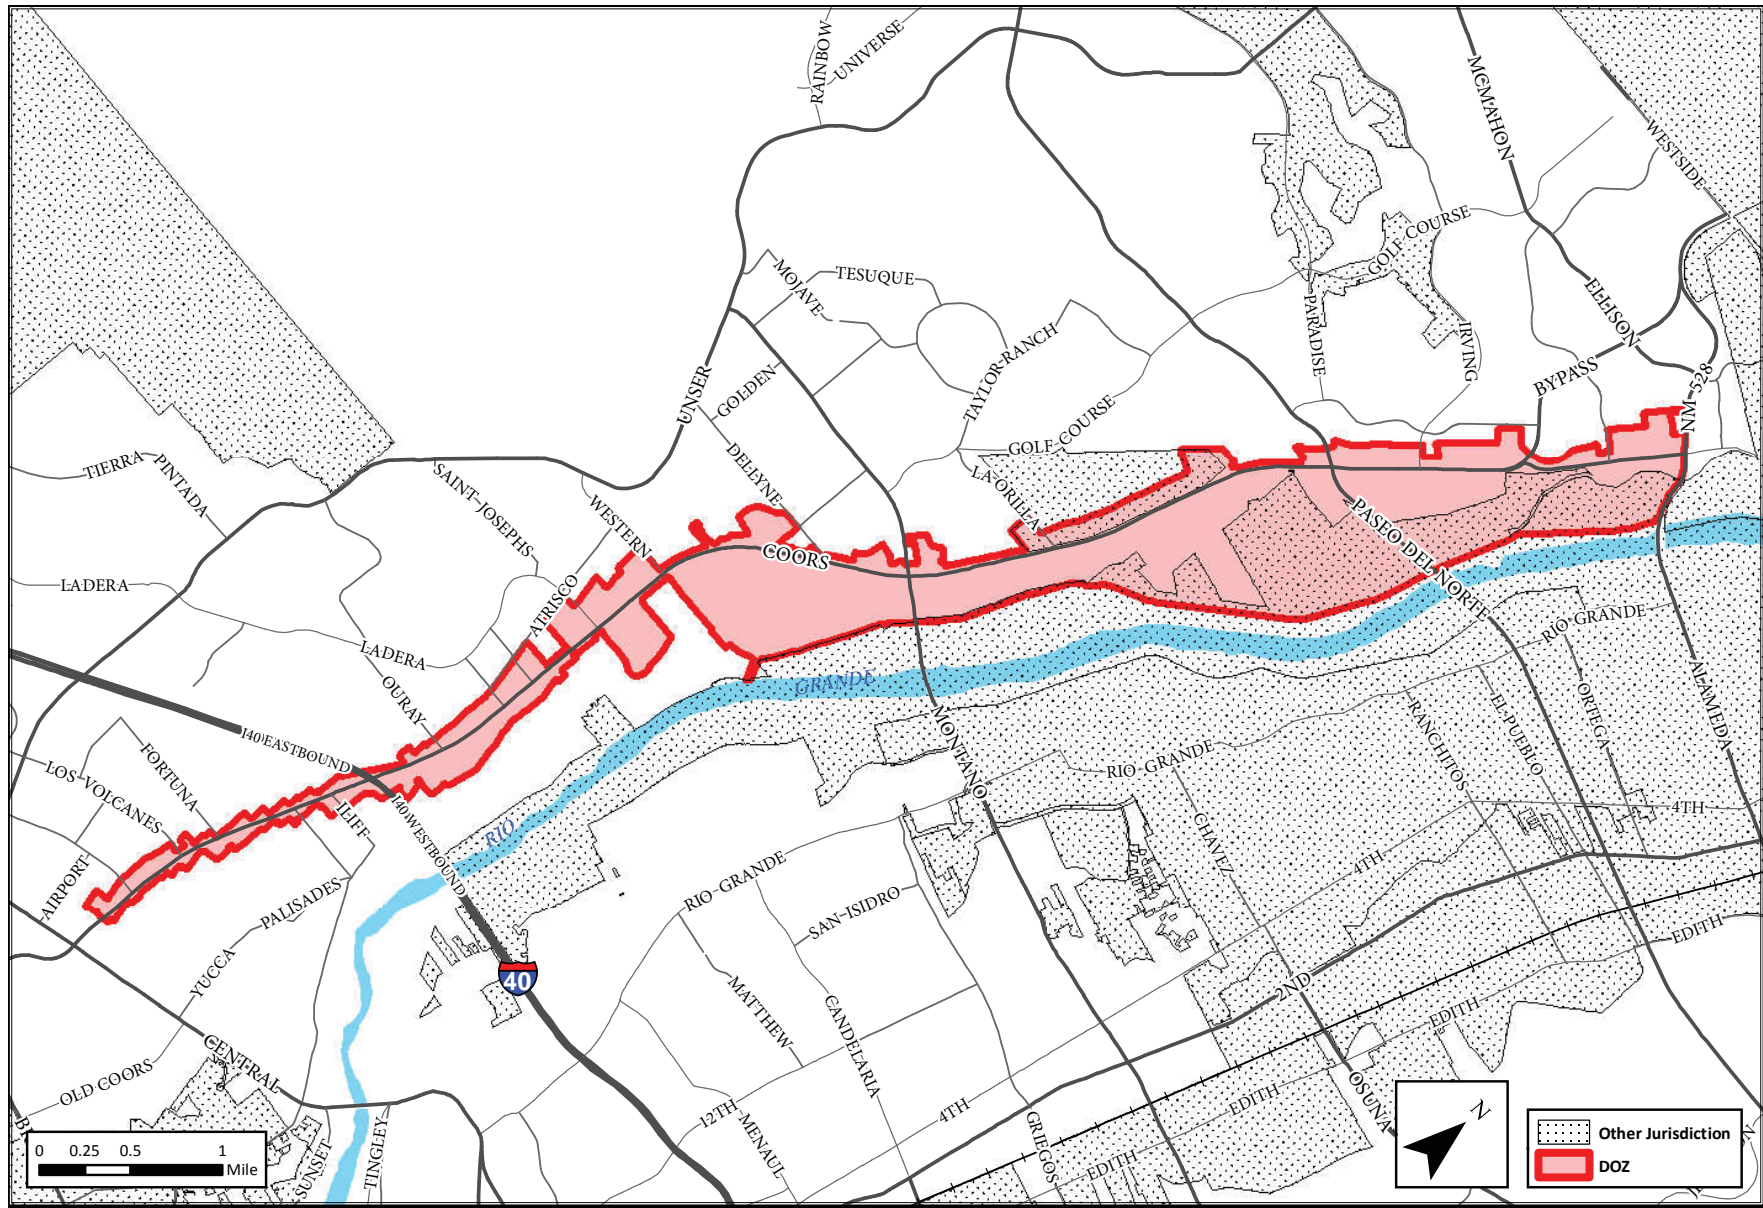

Station # 1: Proposed Plan Area & Sub-Areas

Design Overlay Zone Regulatory Sub-Area

Date: 10/14/2014