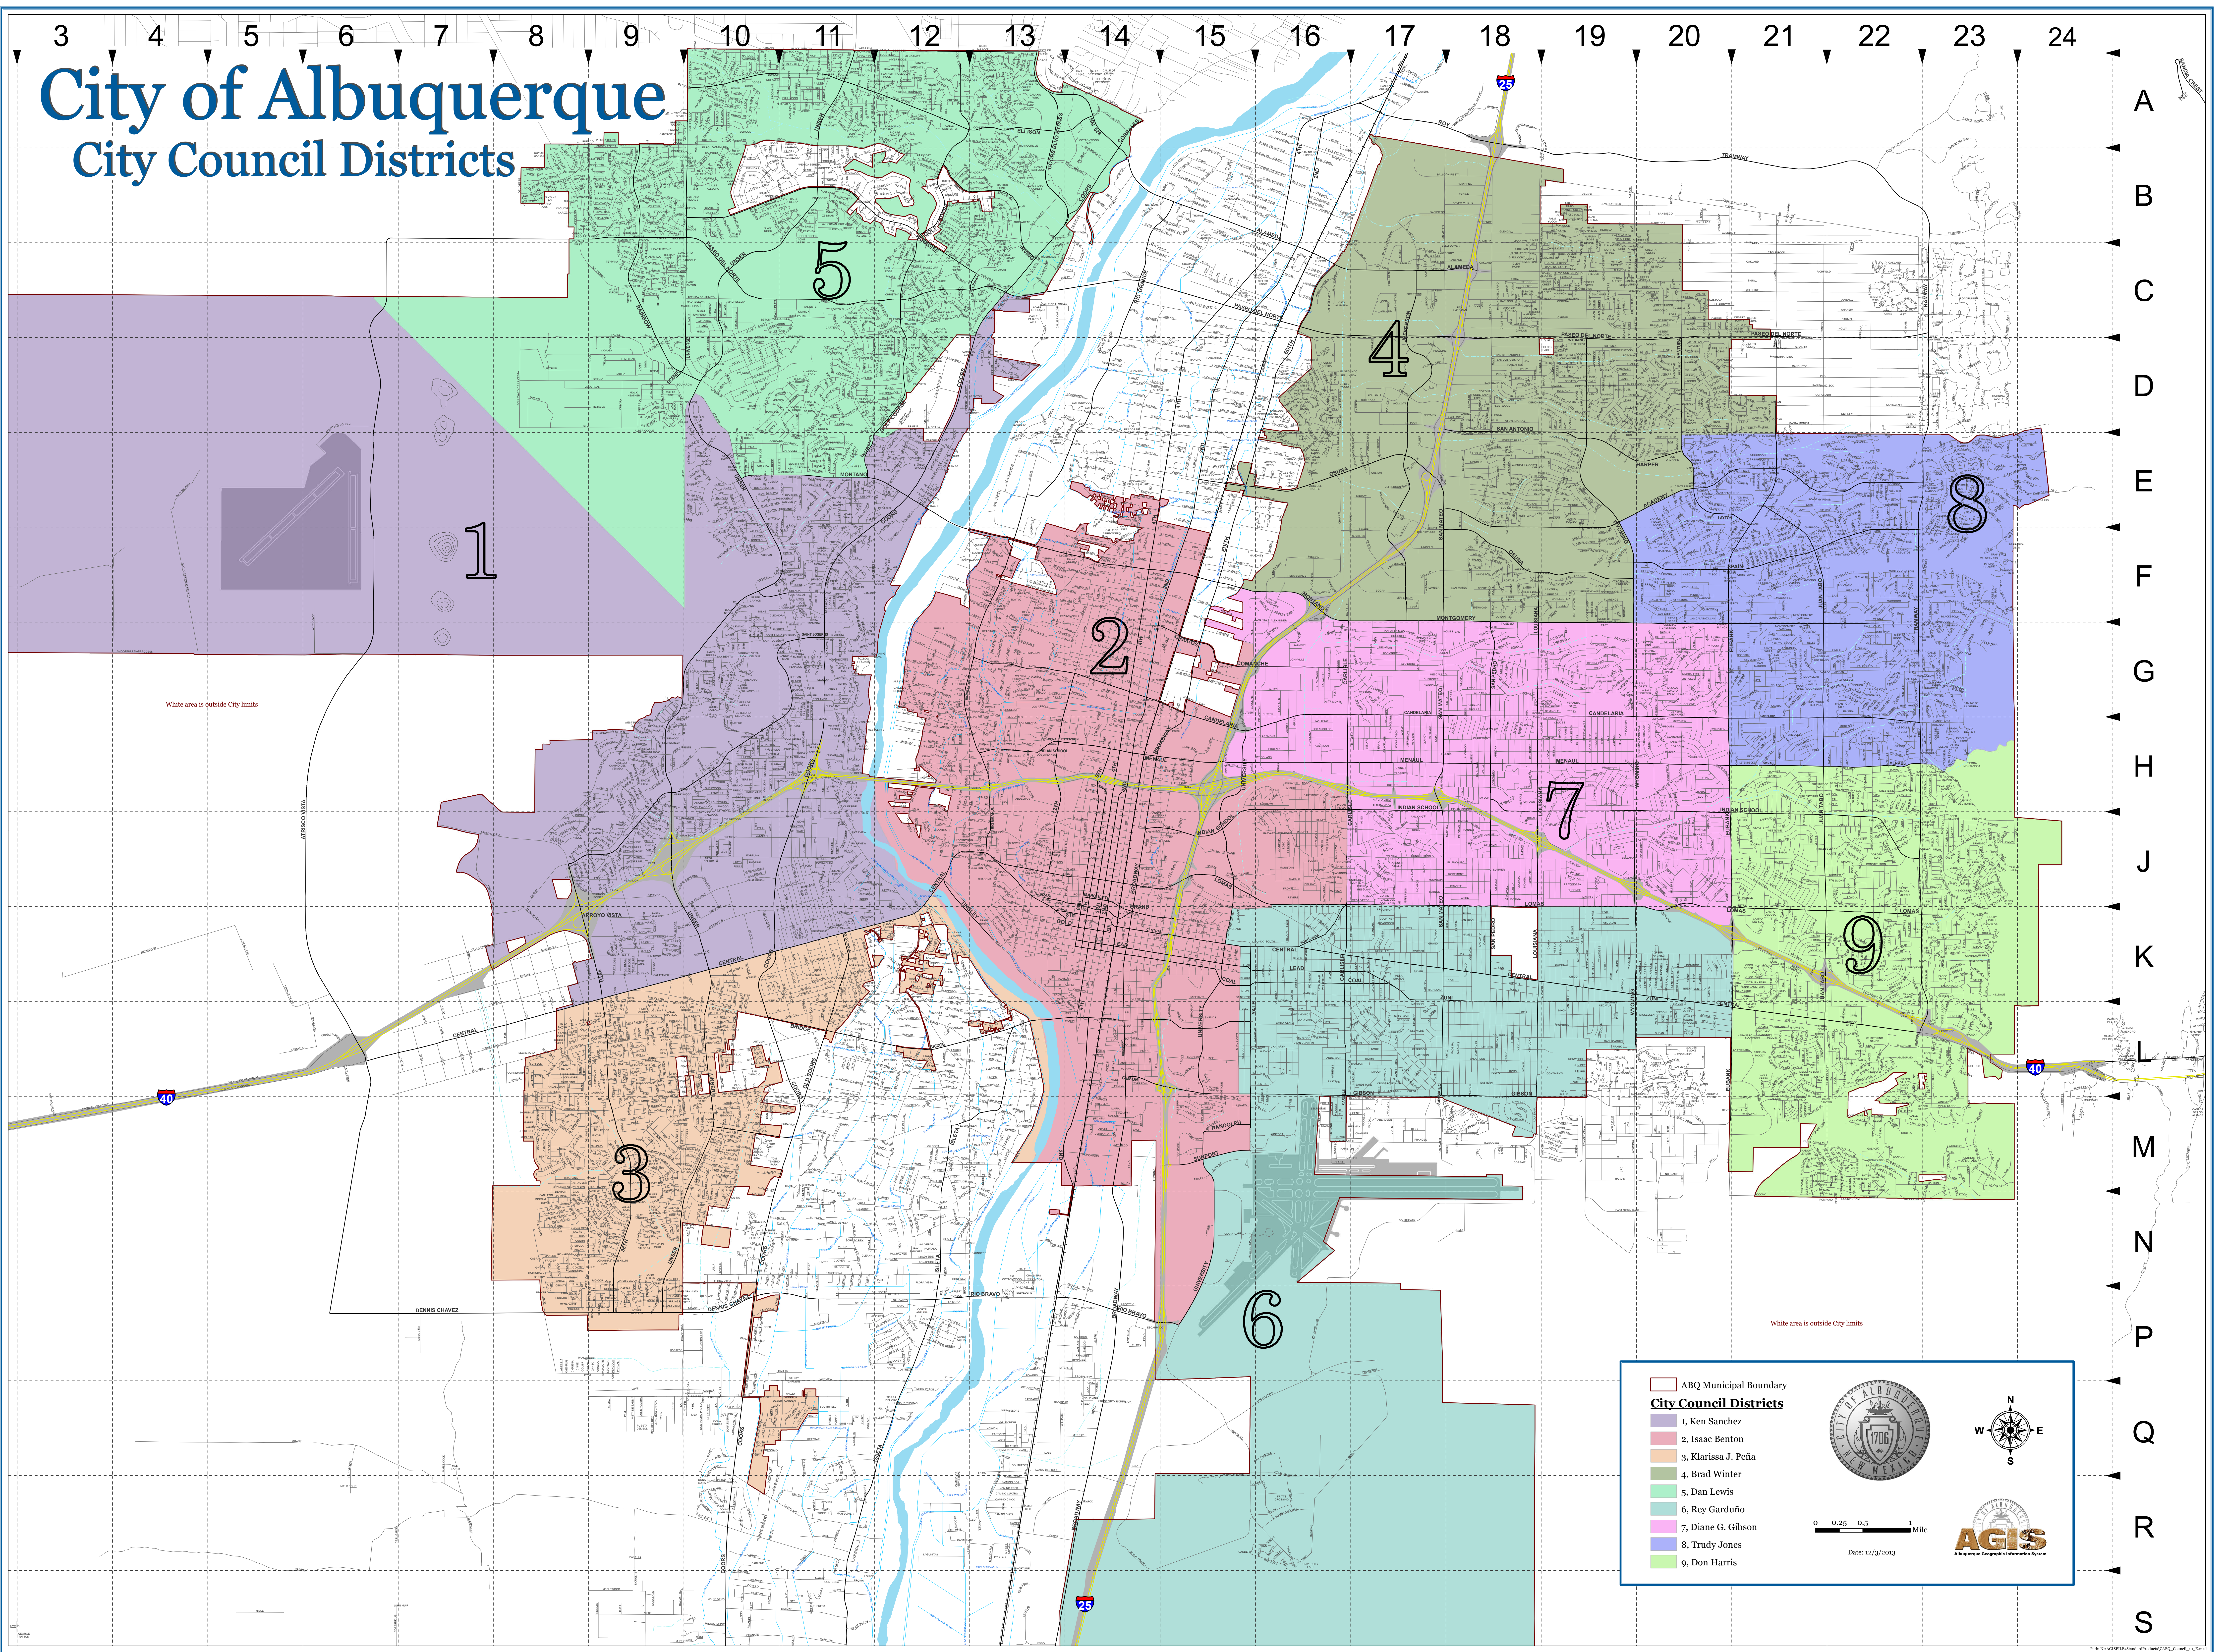

City of Albuquerque

City Council Districts

White area is outside City limits

White area is outside City limits

	ABQ Municipal Boundary
City Council Districts	
	1, Ken Sanchez
	2, Isaac Benton
	3, Klarissa J. Peña
	4, Brad Winter
	5, Dan Lewis
	6, Rey Garduño
	7, Diane G. Gibson
	8, Trudy Jones
	9, Don Harris