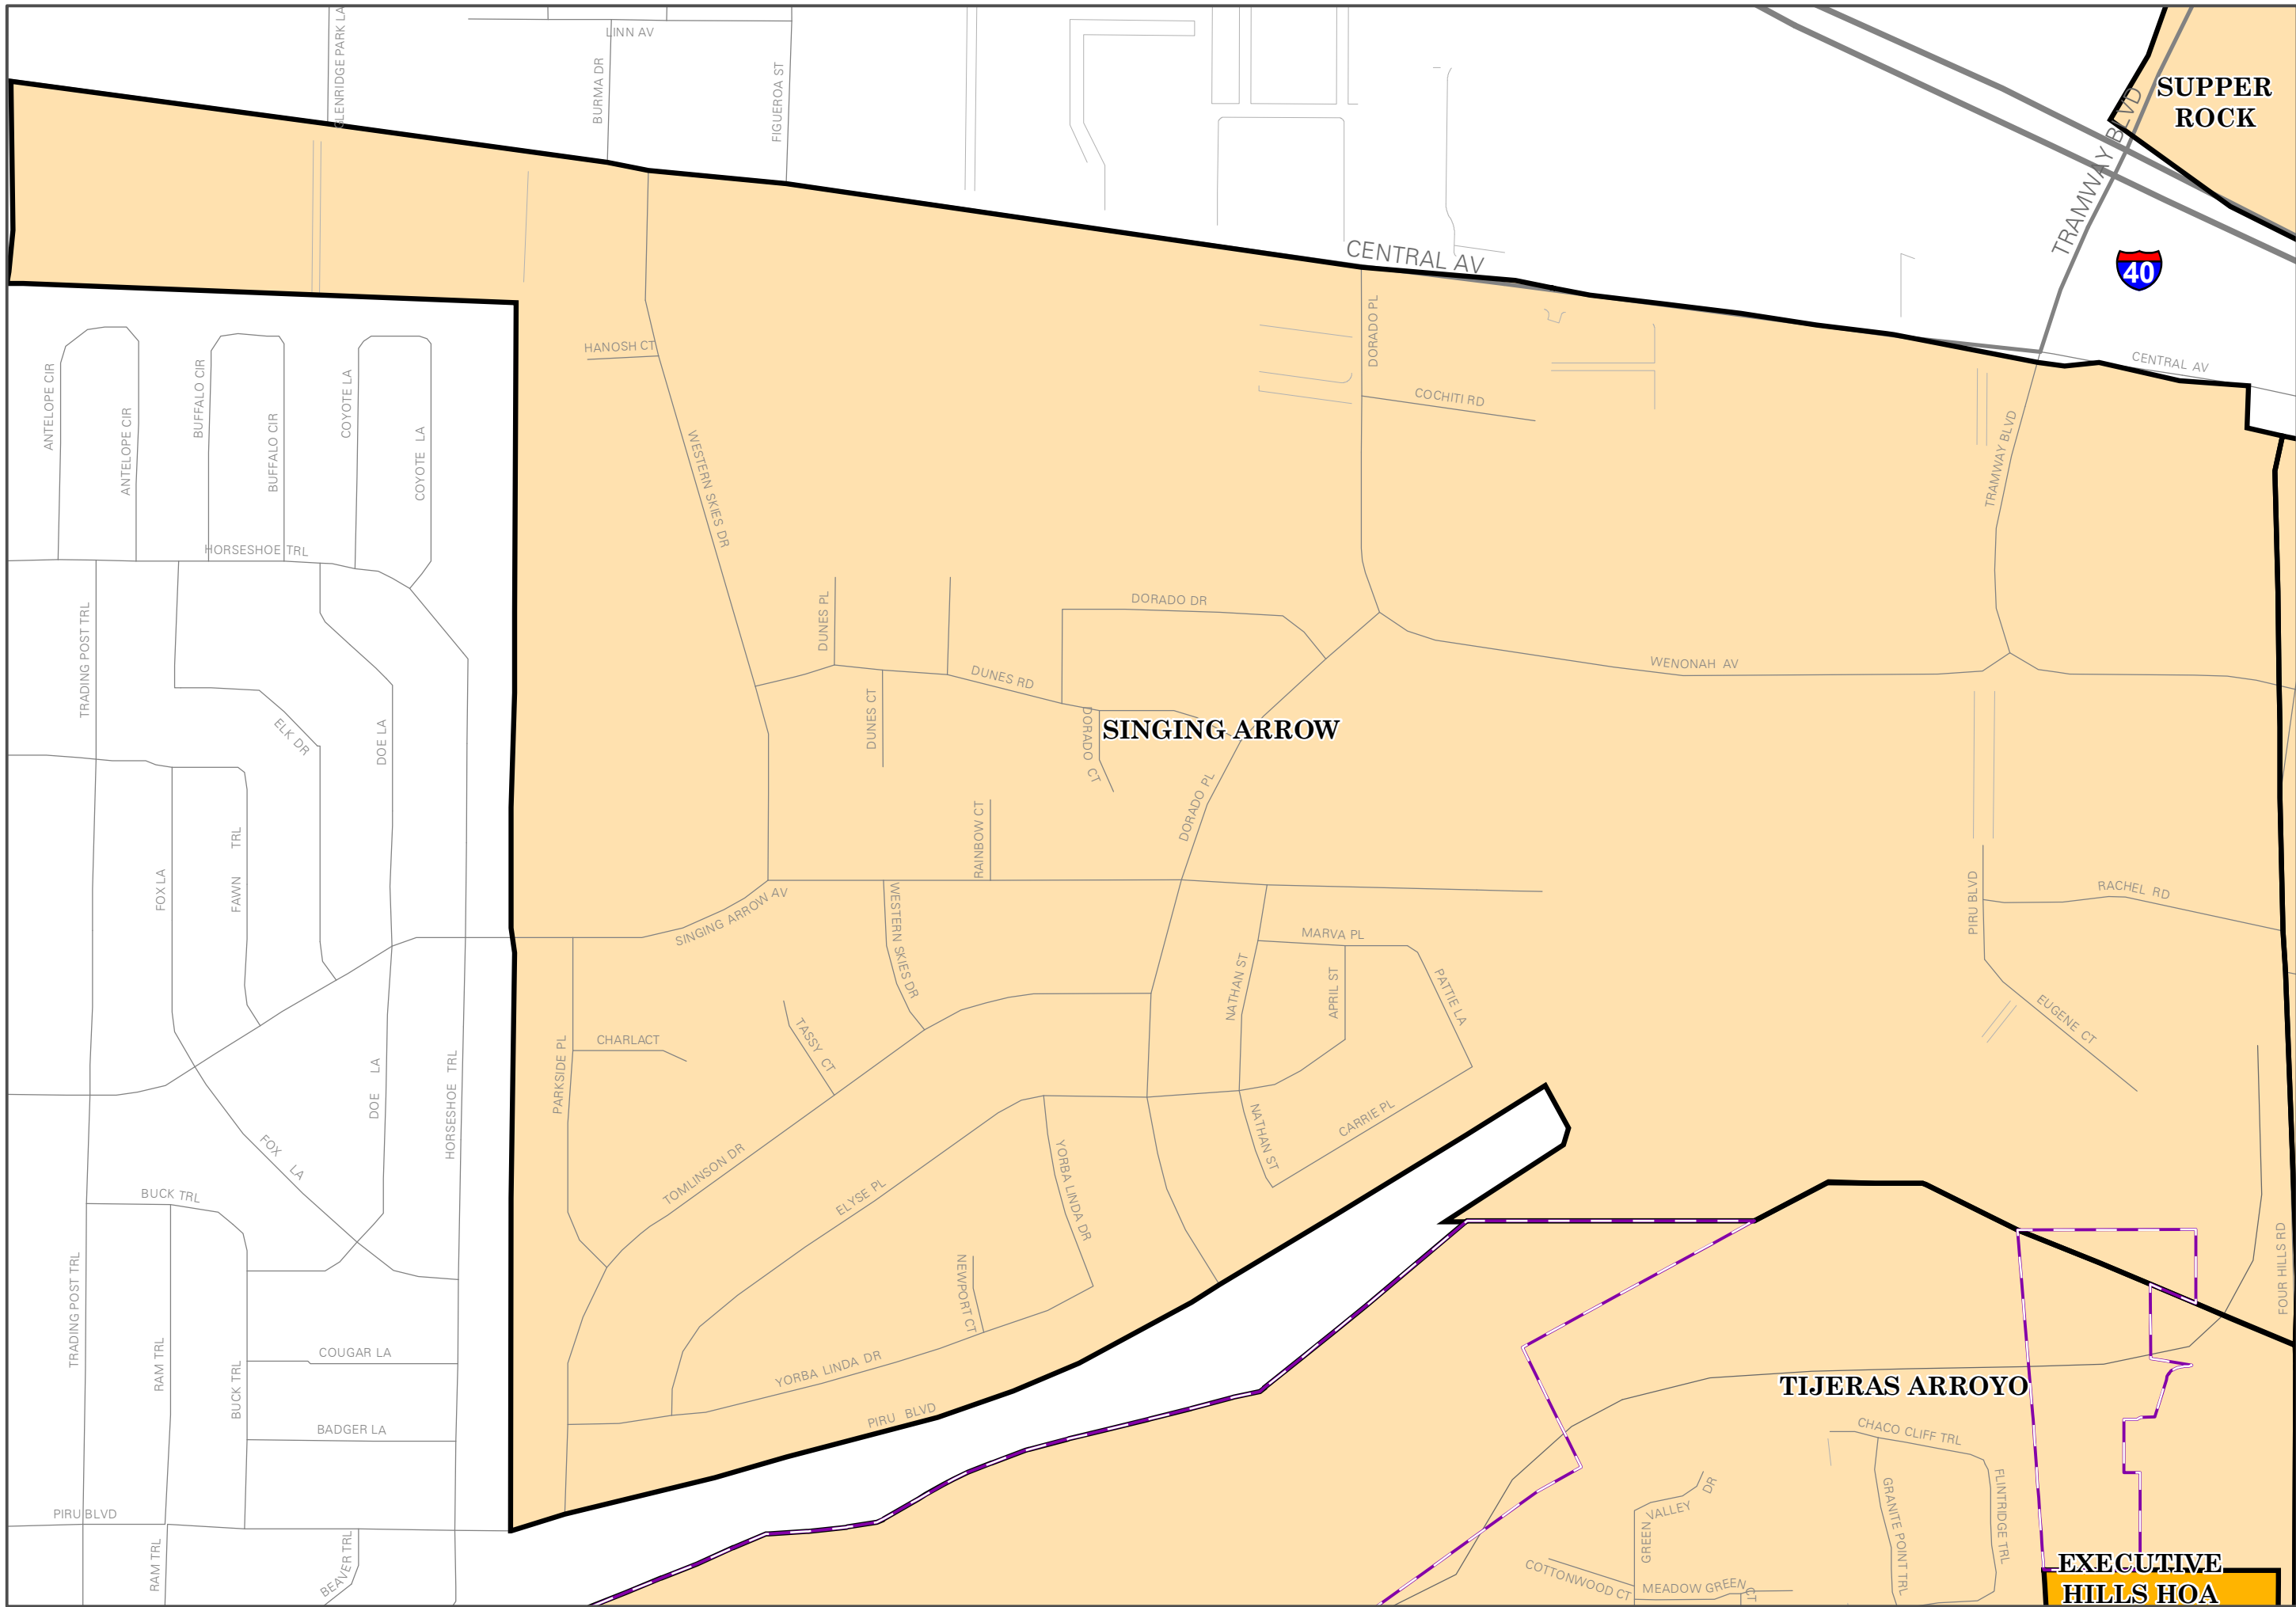

- Legend**
- Single Associations
  - Overlapping Associations
  - Municipal Limits

1 inch = 394 feet

For information regarding associations not shown on this map, please contact the Office of Neighborhood Coordination at 924-3914.

10/7/2008

SUPPER  
ROCK

CENTRAL AV

TRAMWAY BLVD

SINGING ARROW

TIJERAS ARROYO

EXECUTIVE  
HILLS HOA