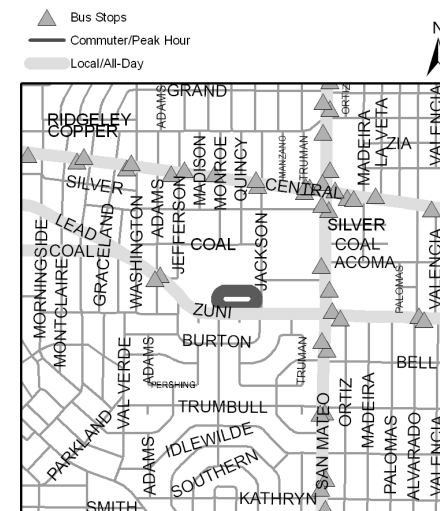

PARKING:

Highland Pool parking lot

Highland High School Track

ZIP CODE

87108