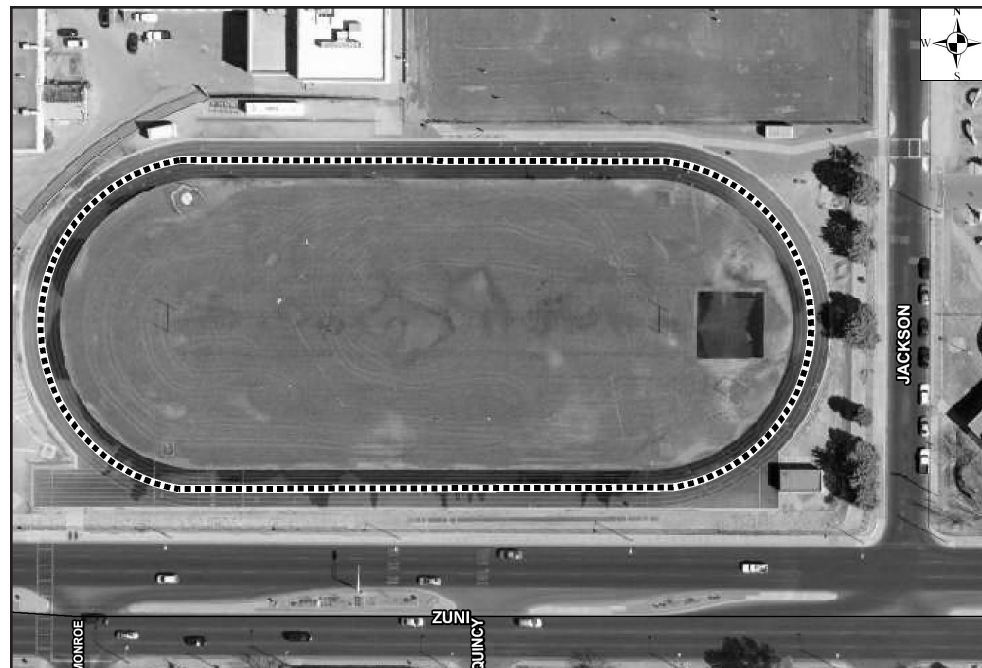

# Highland High School Track

There are many regular walkers on the track. Avoid use during school hours. From the Highland Pool parking area, cross Jackson St. at the crosswalk to reach the track.

**Trail Distance:** .25 mile

**Difficulty:** Grade 1

**Steps:** 530

**Trail Surface:** cushioned track surface

**Attractions:** school athletic fields

## ABQ RIDE:

#66, #766, #97