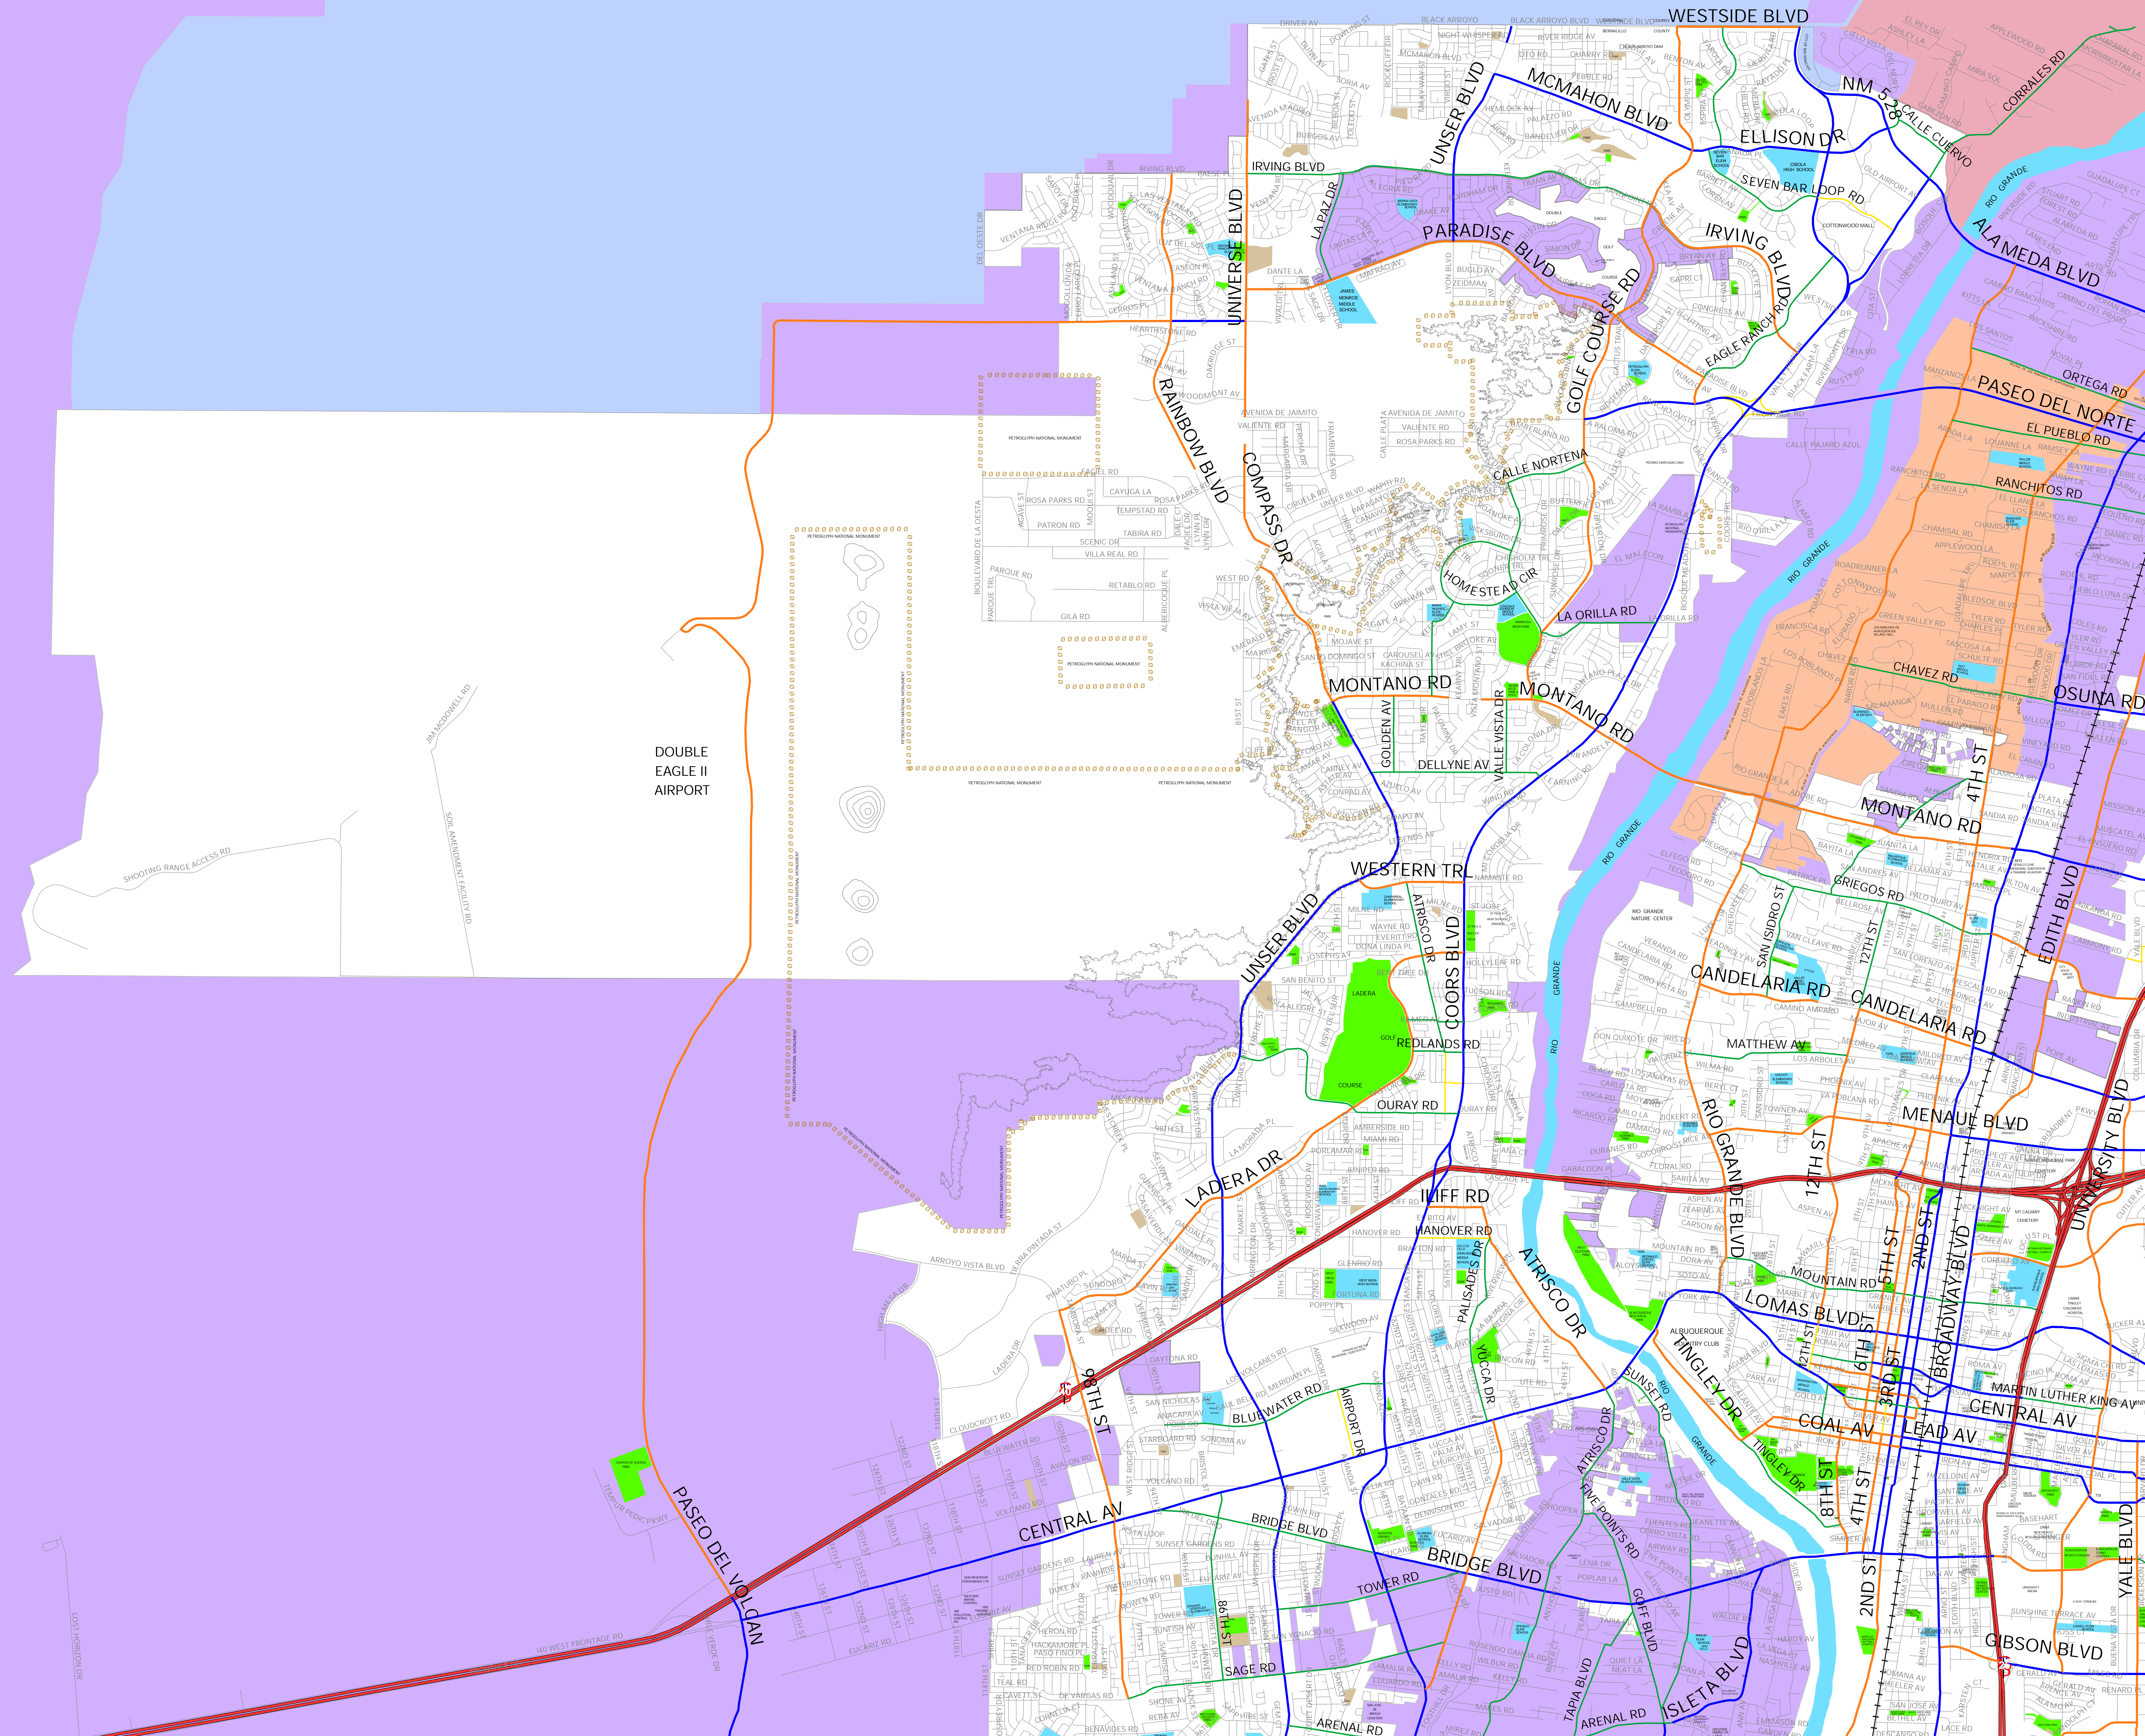

# ALBUQUERQUE METROPOLITAN AREA

## NW QUADRANT

DOUBLE  
EAGLE II  
AIRPORT

### Legend

- <all other values>
- ALBUQUERQUE
- CORRALES
- LOS RANCHOS
- RIO RANCHO
- BERNALILLO COUNTY
- ISLETA TRIBAL LANDS
- SANDIA TRIBAL LANDS
- APS SCHOOLS
- DEVELOPED CITY PARKS
- UNDEVELOPED CITY PARKS
- CIBOLA NATIONAL FOREST
- KIRTLAND AIR FORCE BASE