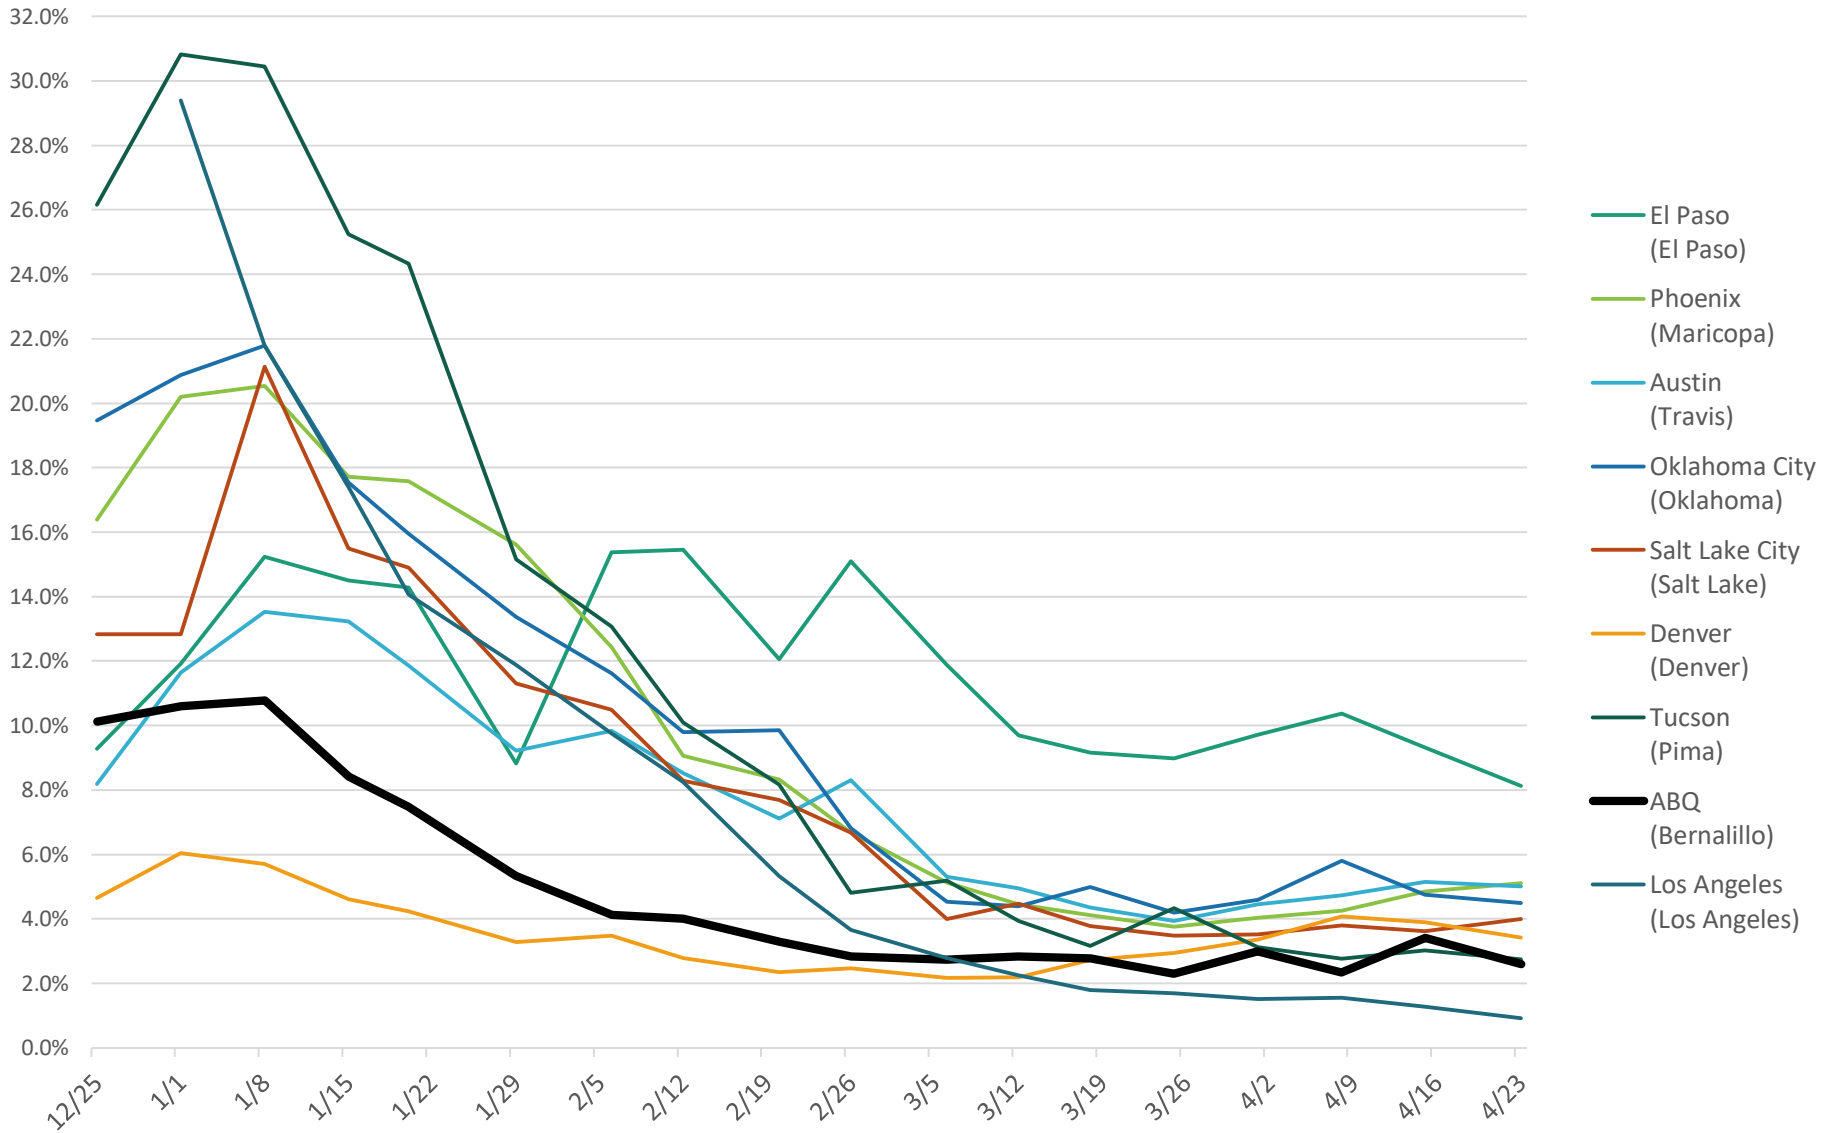

*Data from COA ENH Department

City by City Comparison

	ABQ (Bernalillo County)	Denver (Denver)	Tucson (Pima)	Austin (Travis)	Los Angeles (Los Angeles)	Phoenix (Maricopa)	Salt Lake City (Salt Lake)	El Paso (El Paso)	Oklahoma City (Oklahoma)
Total county population	677,692	693,417	1,109,722	1,273,954	10,098,052	4,253,913	1,120,805	837,654	655,057
Confirmed COVID-19 cases to date (per 100k)	8,295	9,495	10,954	6,412	12,256	11,891	12,658	15,862	10,737
% of new tests positive (7-day Avg)	2.6%	3.4%	2.7%	5.0%	0.9%	5.1%	4.0%	8.1%	4.5%
Individuals with at least one dose* (per 100k)	44,501	48,233**	35,281	16,441	39,573	25,705	44,239	46,774	42,089

Source: CDC & Johns Hopkins, 7 Day total

*Data from most recent county report within last 30 days **Estimate

Data collected April 26, 2021

Cumulative Confirmed per 100k

Percent of Positive Tests

Vaccine Distribution

**Data from CDC

***Over 18

**ONE
ALB
UQU
ER
QUE**

**ONE
ALBUQUERQUE
FOR ALL**

sunport air service update

- ✈ 30DayAverageNumberofPassengers=7,389
 - ✈ Top Busiest Days:
 - ✈ 4/8 = 9,166
 - ✈ 4/9 = 9,316
 - ✈ 4/22 = 9,372
 - ✈ Average Passenger Volume Comparison:
 - ✈ Same 30 Day Period
 - ✈ 2020 = 654 → 1030%
 - ✈ 2019 = 14,484 → 49%

sunport air service update

PASSENGER
TRAFFIC

percent pax
compared to
pre-pandemic

sunport air service update

✈ Current Direct Flights = 20 (down from 25 in 2019)

- Atlanta
- Baltimore
- Carlsbad
- Chicago(MDW,ORD)
- Dallas (DAL, DFW)
- Denver
- Houston (HOU, IAH)
- Las Vegas
- Los Angeles
- New York
- Oakland
- Portland
- Phoenix
- San Francisco
- Salt Lake City
- Seattle
- Silver City