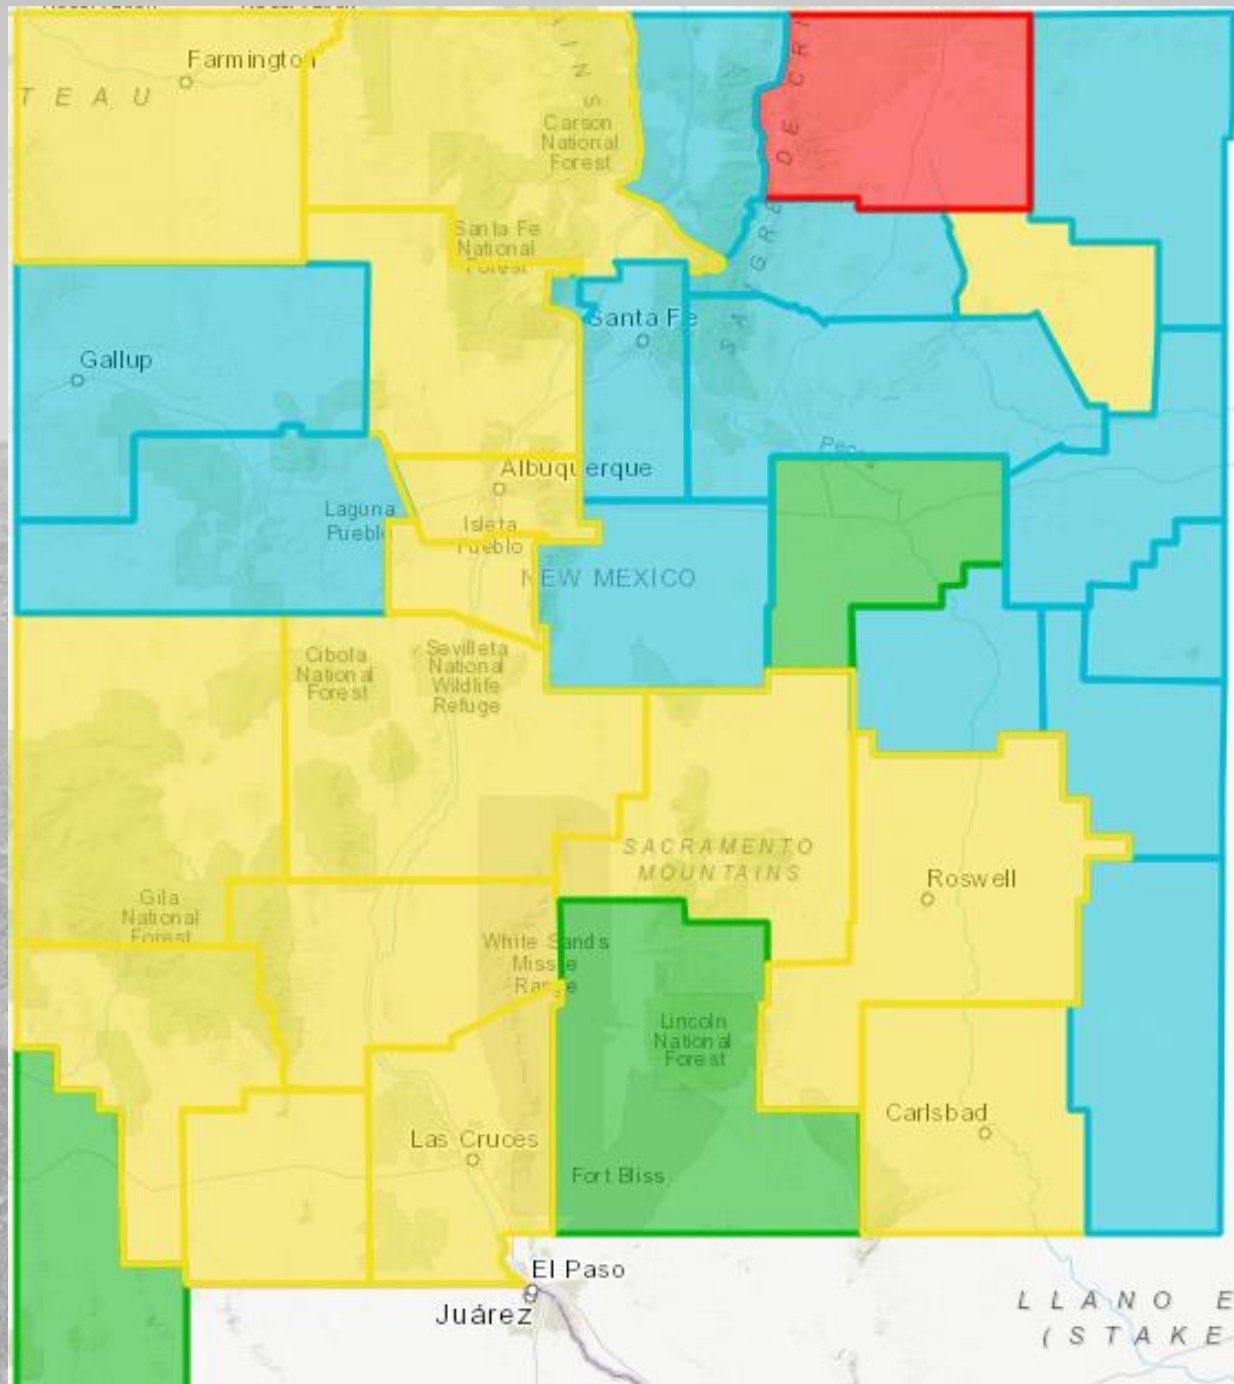

**ONE
ALBUQUERQUE
FOR ALL**