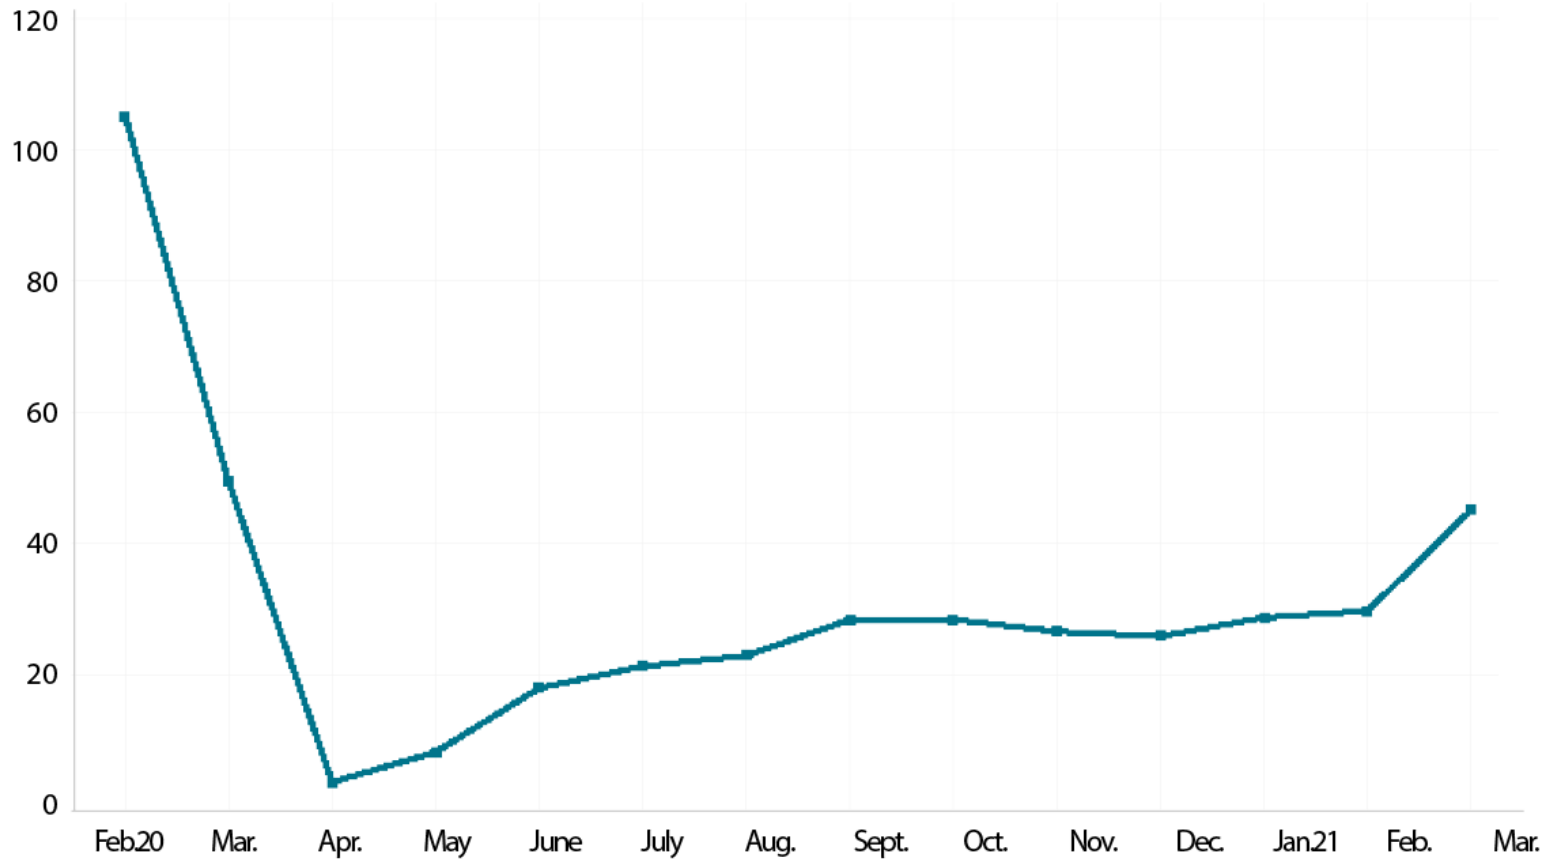

**Data from CDC

***Over 18

**ONE
ALB
UQU
ER
QUE**

**ONE
ALBUQUERQUE
FOR ALL**

sunport air service update

- ✈ 30DayAverageNumberofPassengers=7,389
 - ✈ Top Busiest Days:
 - ✈ 4/8 = 9,166
 - ✈ 4/9 = 9,316
 - ✈ 4/22 = 9,372
 - ✈ Average Passenger Volume Comparison:
 - ✈ Same 30 Day Period
 - ✈ 2020 = 654 → 1030%
 - ✈ 2019 = 14,484 → 49%

sunport air service update

PASSENGER
TRAFFIC

percent pax
compared to
pre-pandemic

sunport air service update

✈ Current Direct Flights = 20 (down from 25 in 2019)

- Atlanta
- Baltimore
- Carlsbad
- Chicago(MDW,ORD)
- Dallas (DAL, DFW)
- Denver
- Houston (HOU, IAH)
- Las Vegas
- Los Angeles
- New York
- Oakland
- Portland
- Phoenix
- San Francisco
- Salt Lake City
- Seattle
- Silver City