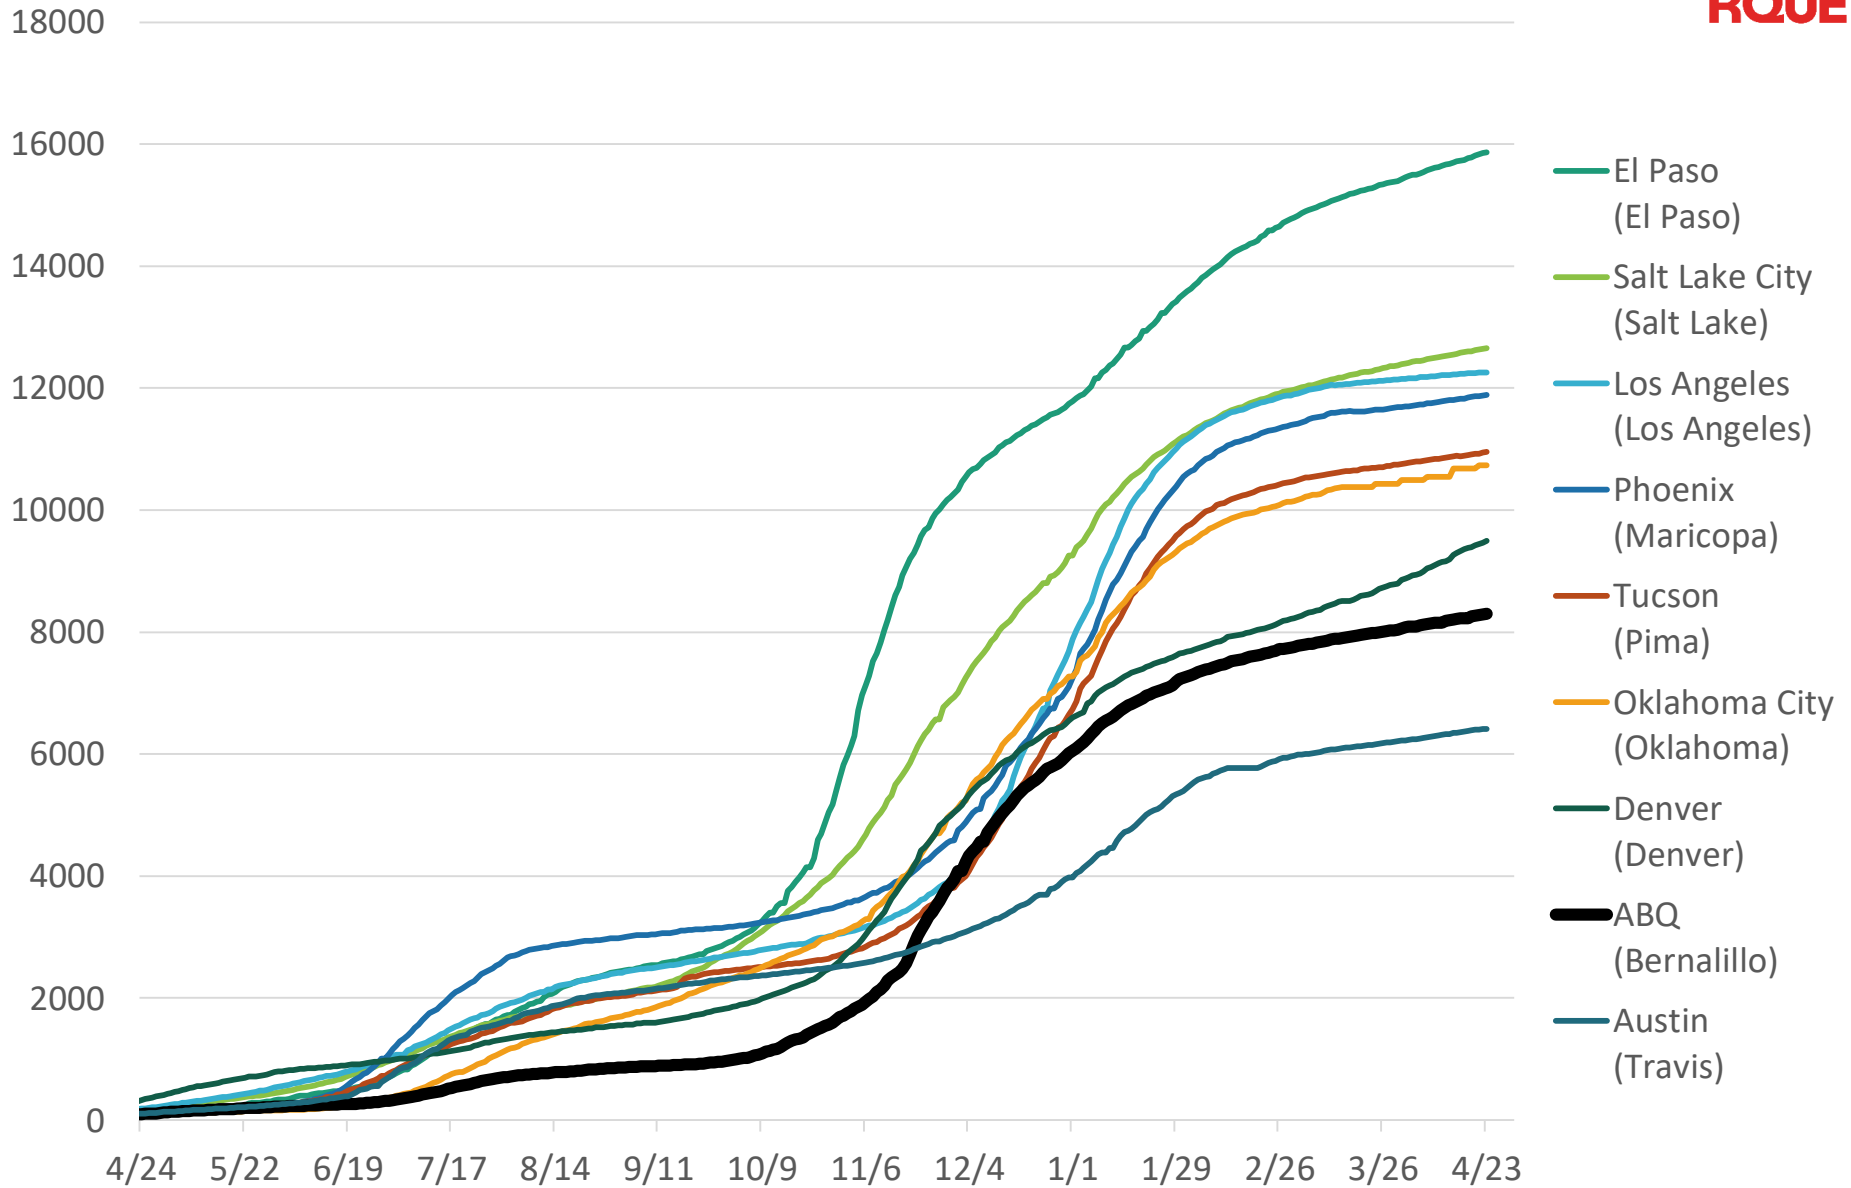

*Data from COA ENH Department

City by City Comparison

	ABQ (Bernalillo County)	Denver (Denver)	Tucson (Pima)	Austin (Travis)	Los Angeles (Los Angeles)	Phoenix (Maricopa)	Salt Lake City (Salt Lake)	El Paso (El Paso)	Oklahoma City (Oklahoma)
Total county population	677,692	693,417	1,109,722	1,273,954	10,098,052	4,253,913	1,120,805	837,654	655,057
Confirmed COVID-19 cases to date (per 100k)	8,295	9,495	10,954	6,412	12,256	11,891	12,658	15,862	10,737
% of new tests positive (7-day Avg)	2.6%	3.4%	2.7%	5.0%	0.9%	5.1%	4.0%	8.1%	4.5%
Individuals with at least one dose* (per 100k)	44,501	48,233**	35,281	16,441	39,573	25,705	44,239	46,774	42,089

Source: CDC & Johns Hopkins, 7 Day total

*Data from most recent county report within last 30 days **Estimate

Data collected April 26, 2021

Cumulative Confirmed per 100k

Percent of Positive Tests

Vaccine Distribution

sunport air service update

PASSENGER
TRAFFIC

percent pax
compared to
pre-pandemic

sunport air service update

✈ Current Direct Flights = 20 (down from 25 in 2019)

- Atlanta
- Baltimore
- Carlsbad
- Chicago(MDW,ORD)
- Dallas (DAL, DFW)
- Denver
- Houston (HOU, IAH)
- Las Vegas
- Los Angeles
- New York
- Oakland
- Portland
- Phoenix
- San Francisco
- Salt Lake City
- Seattle
- Silver City