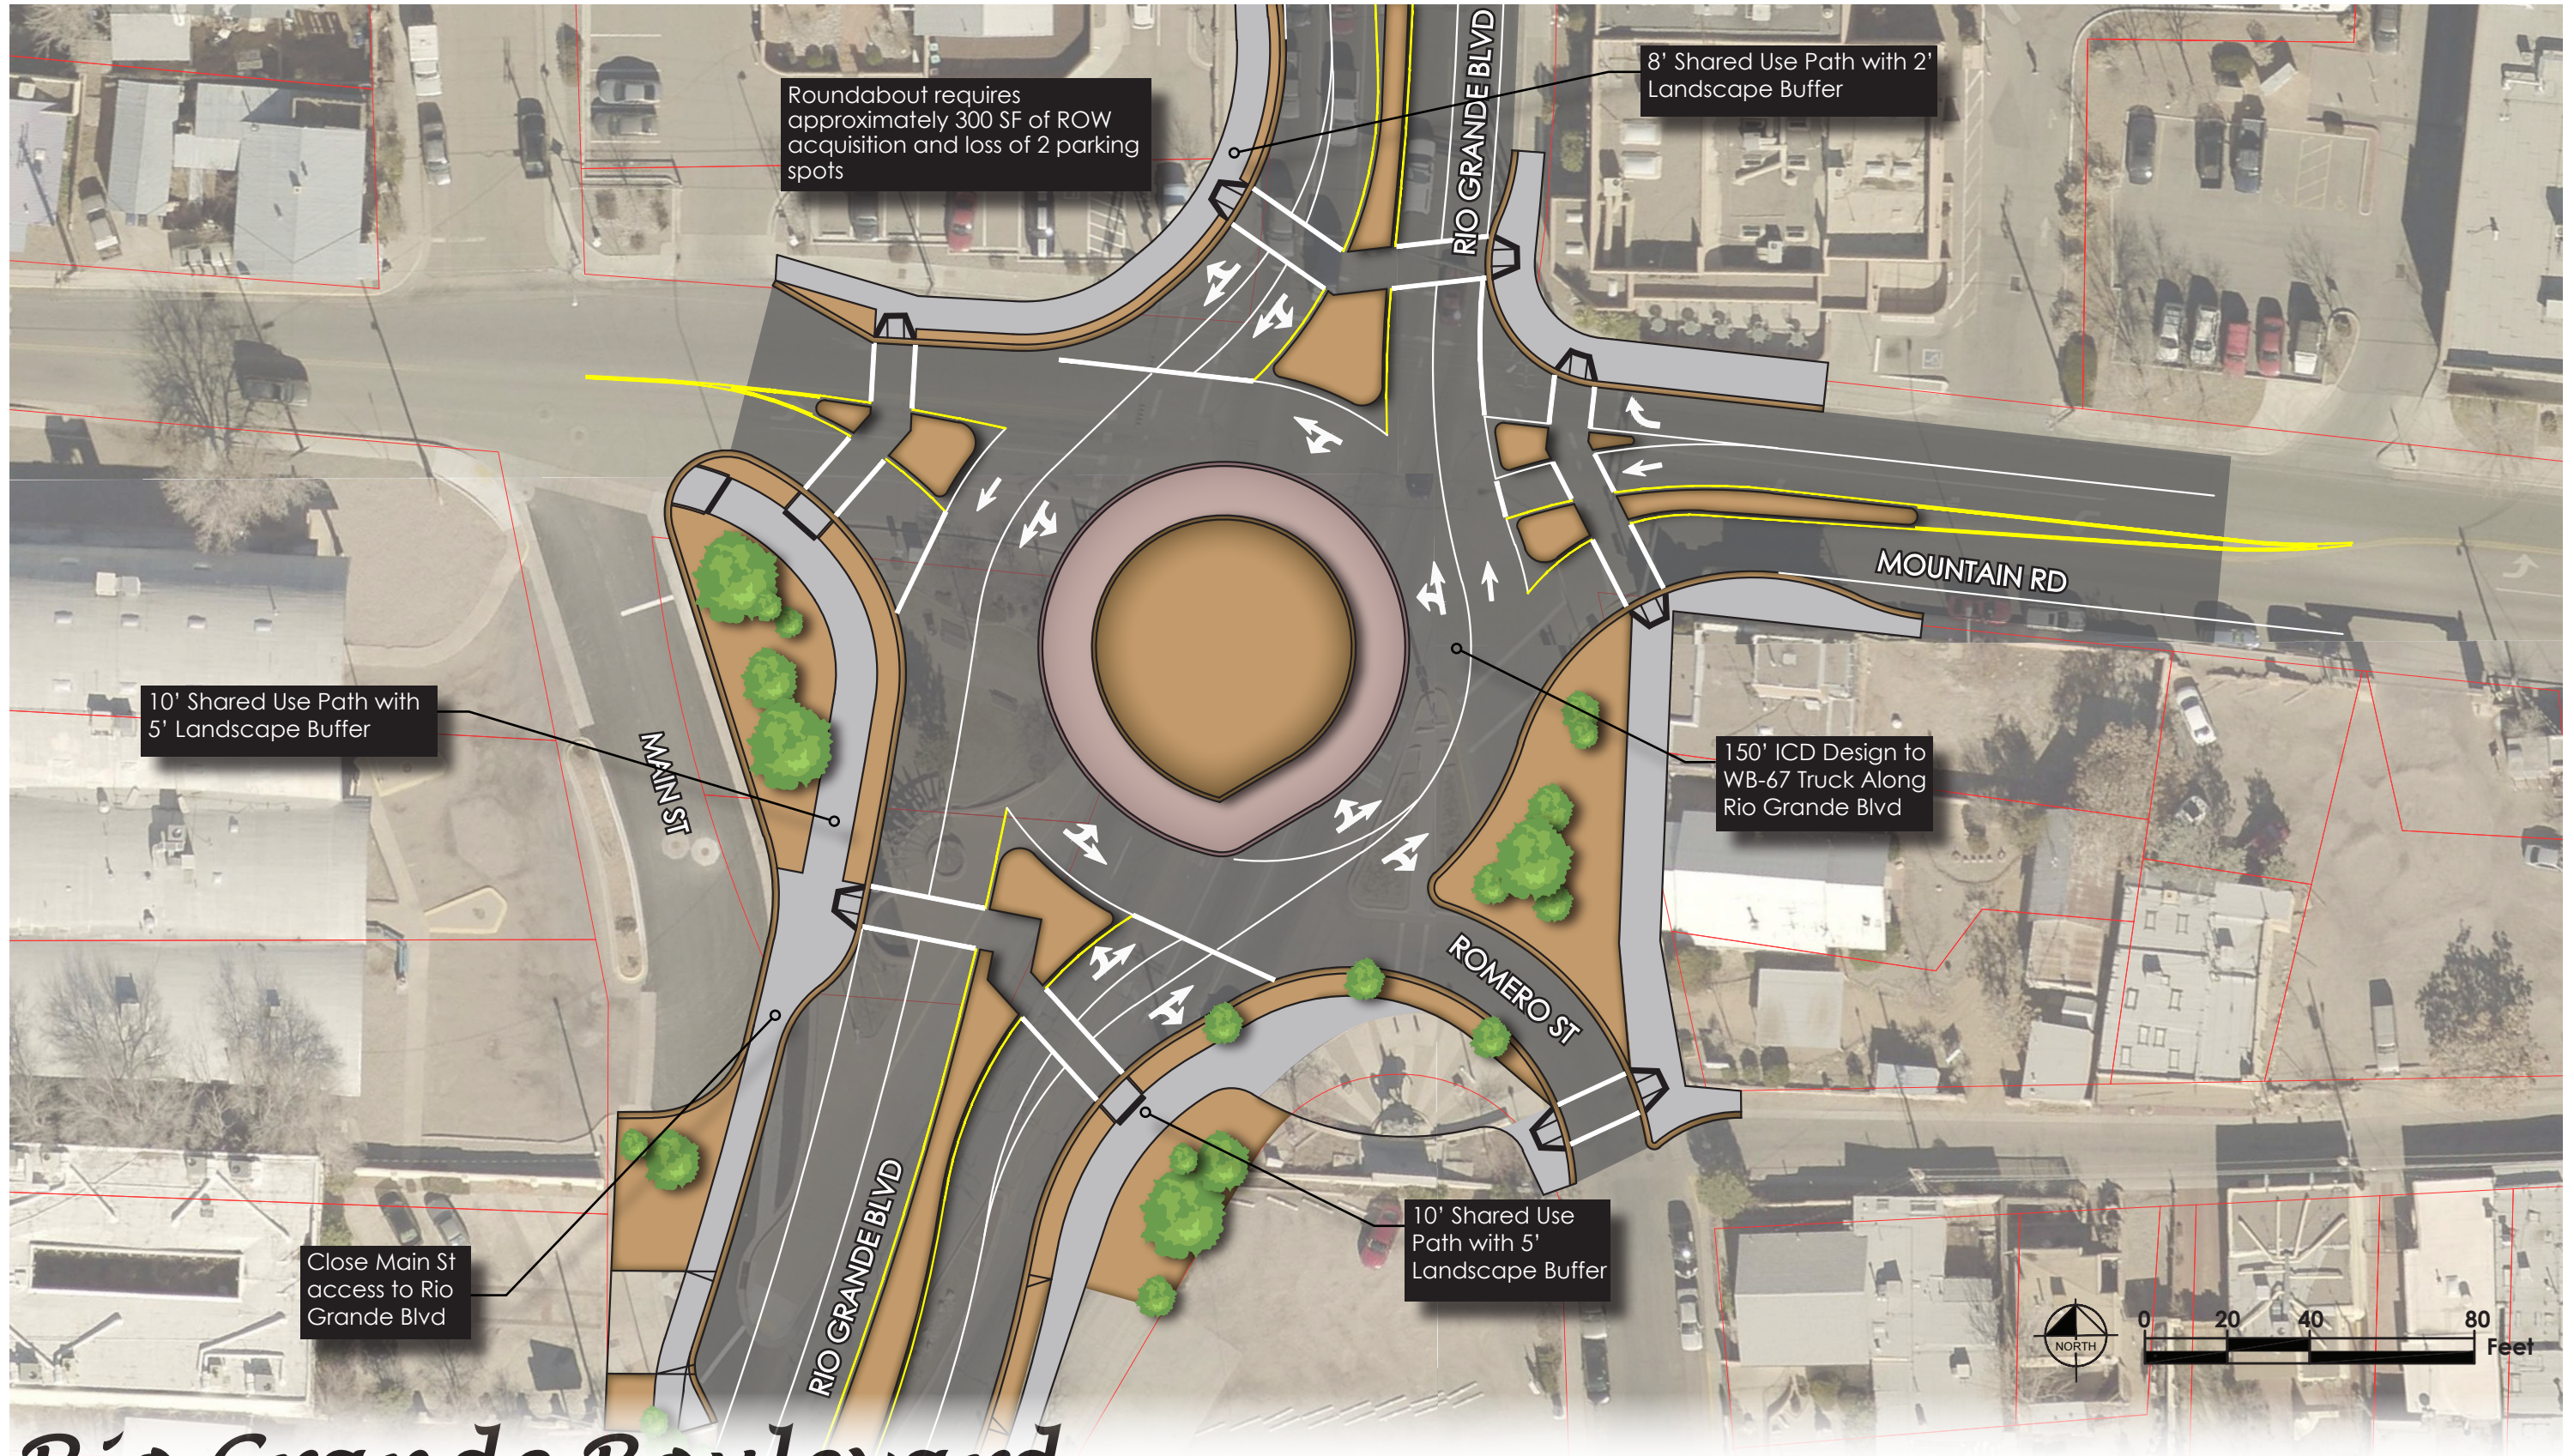

Rio Grande Boulevard Complete Street Concept Plan

Rio Grande Boulevard Complete Street Concept Plan

RIO GRANDE BOULEVARD AT MOUNTAIN ROAD - ALTERNATIVE 1

Rio Grande Boulevard Complete Street Concept Plan

RIO GRANDE BOULEVARD AT MOUNTAIN ROAD - ALTERNATIVE 2

Rio Grande Boulevard Complete Street Concept Plan

Rio Grande Boulevard Complete Street Concept Plan

Figure 6
RIO GRANDE BOULEVARD - RECOMMENDED FUTURE CROSS SECTION
ASPEN AVENUE TO MOUNTAIN ROAD

Rio Grande Boulevard Complete Street Concept Plan

Rio Grande Boulevard Complete Street Concept Plan

Rio Grande Boulevard Complete Street Concept Plan

Rio Grande Boulevard Complete Street Concept Plan

Provide channelization to enhance guidance for drivers

SAN PASQUALE AVE

CHACOMA PL

No Parking

STOP
CHACOMA PL

Rio Grande Boulevard Complete Street Concept Plan