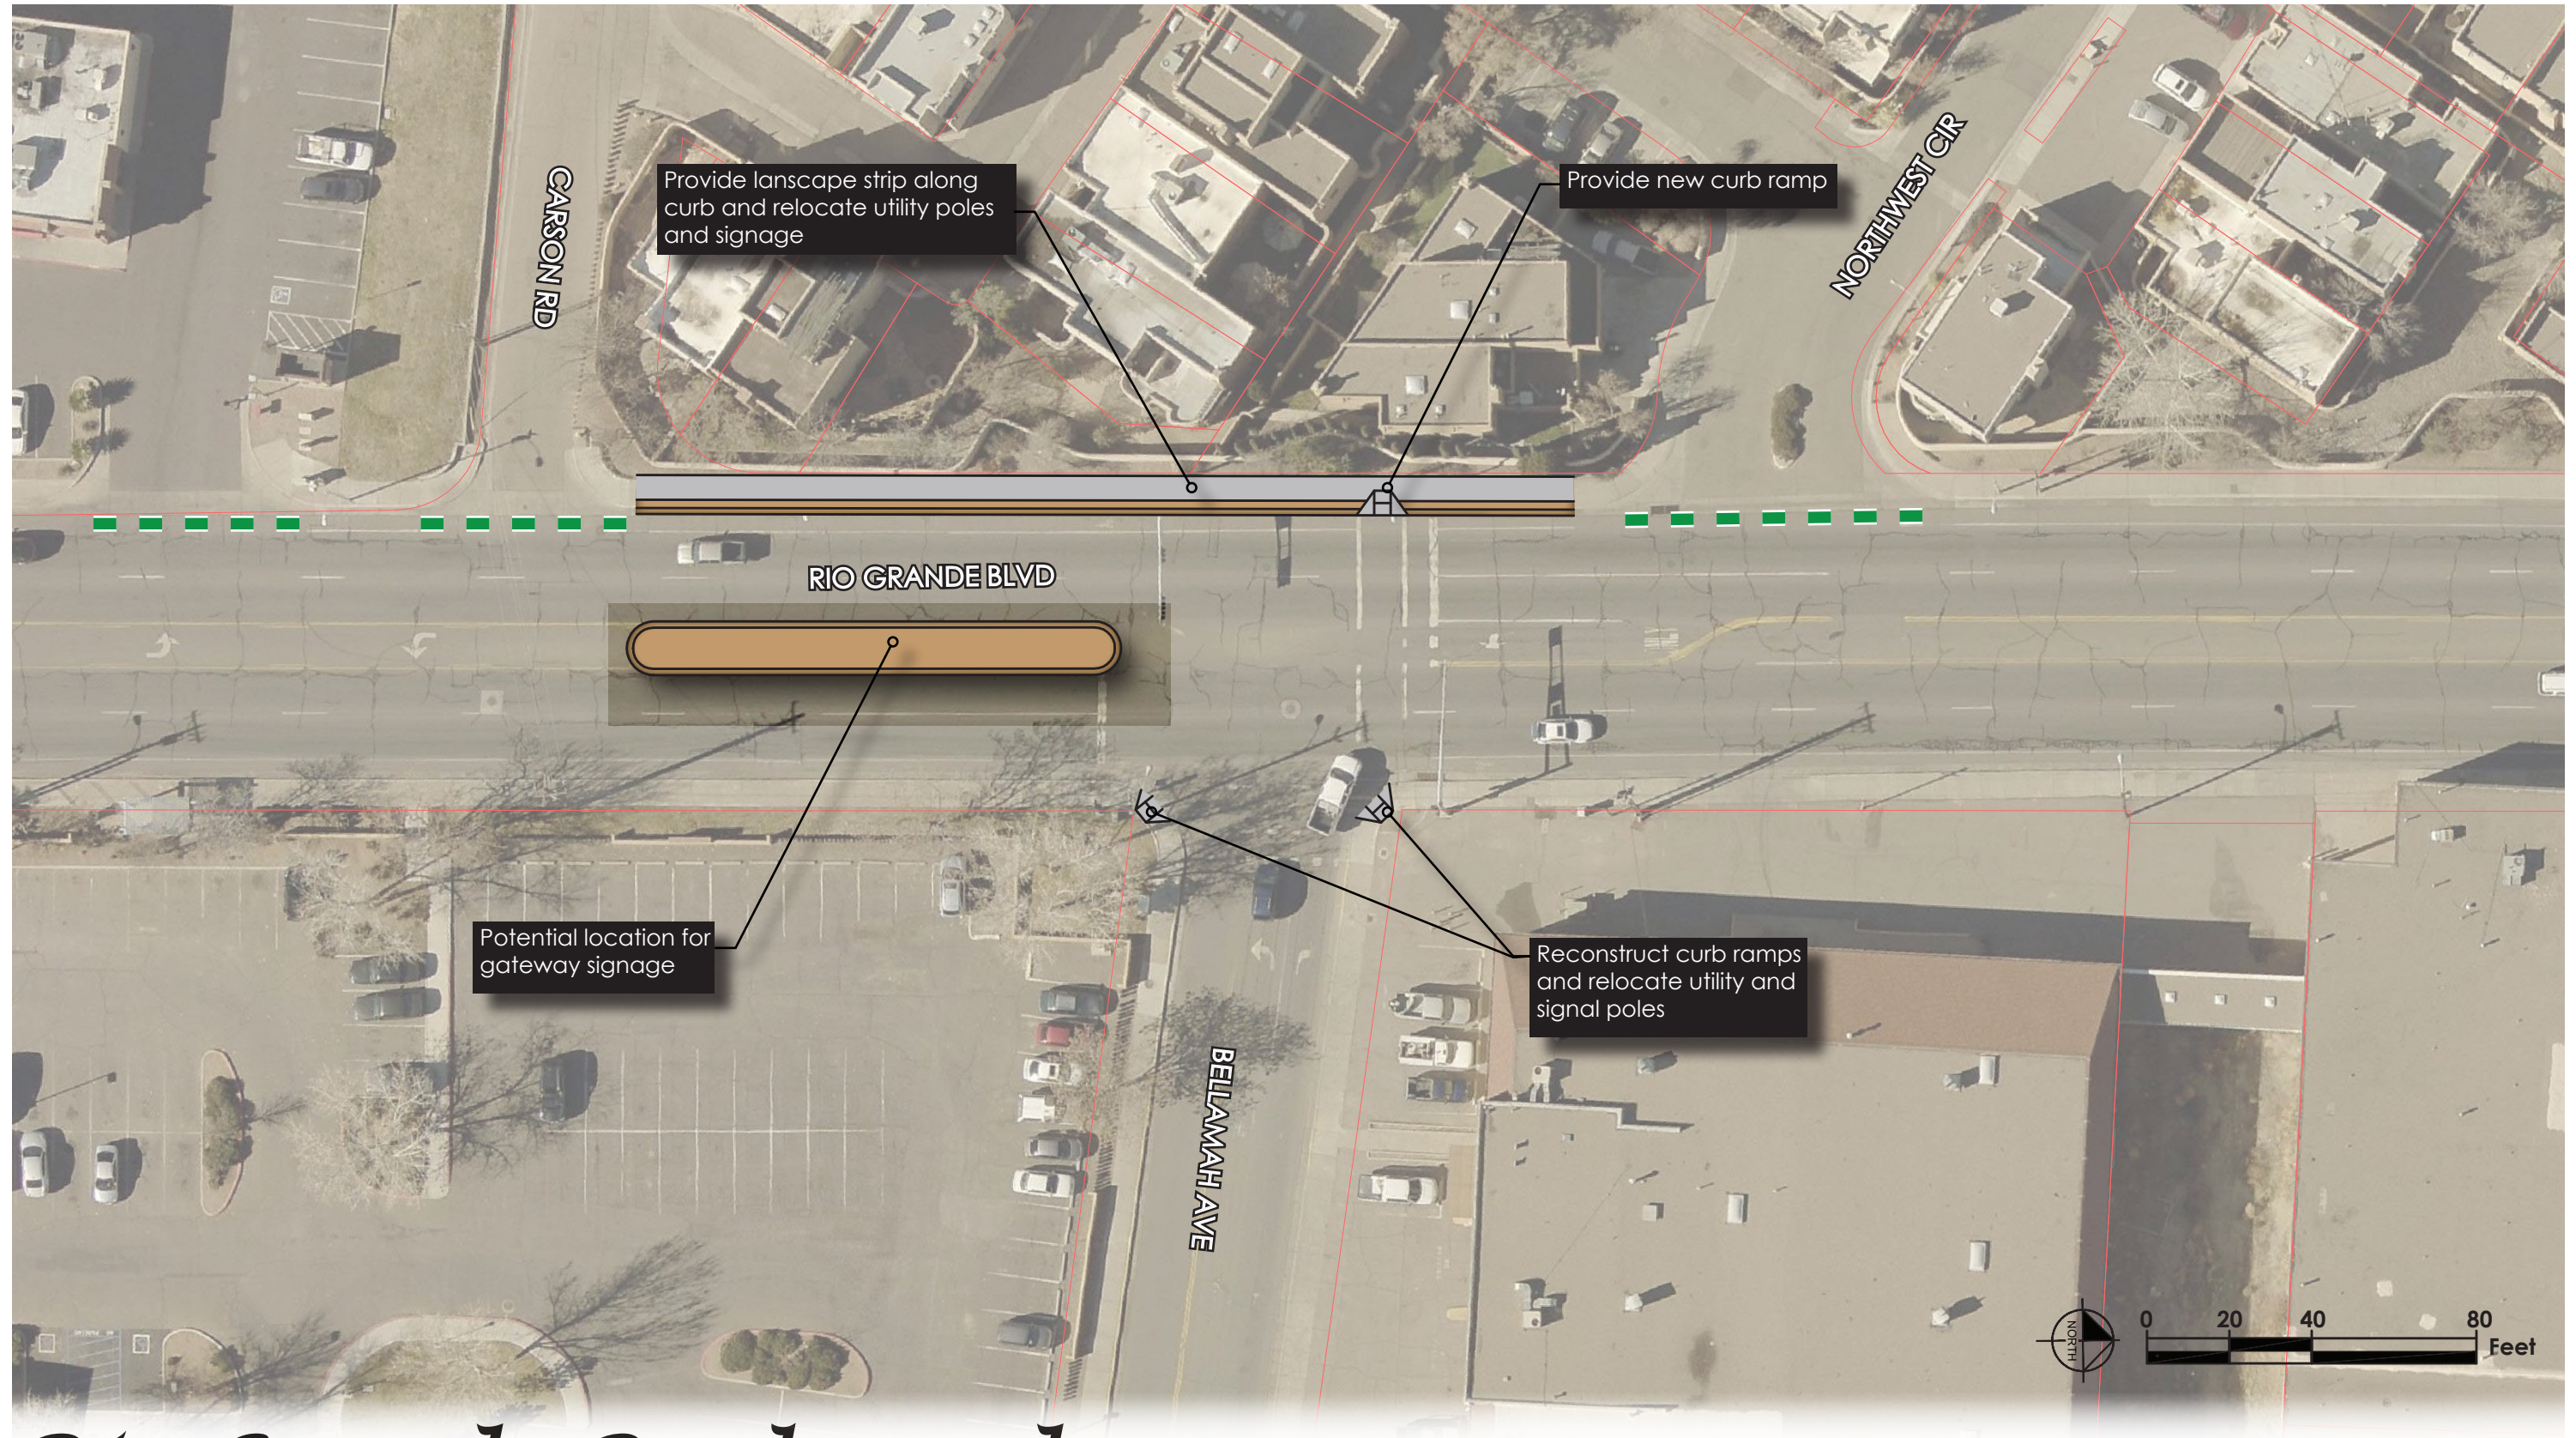

Rio Grande Boulevard Complete Street Concept Plan

Rio Grande Boulevard Complete Street Concept Plan

RIO GRANDE BOULEVARD AT MOUNTAIN ROAD - ALTERNATIVE 1

Rio Grande Boulevard Complete Street Concept Plan

RIO GRANDE BOULEVARD AT MOUNTAIN ROAD - ALTERNATIVE 2

Rio Grande Boulevard Complete Street Concept Plan

Rio Grande Boulevard Complete Street Concept Plan

Figure 6
RIO GRANDE BOULEVARD - RECOMMENDED FUTURE CROSS SECTION
ASPEN AVENUE TO MOUNTAIN ROAD

Rio Grande Boulevard Complete Street Concept Plan

Rio Grande Boulevard Complete Street Concept Plan

Rio Grande Boulevard Complete Street Concept Plan

Rio Grande Boulevard Complete Street Concept Plan

Provide channelization to enhance guidance for drivers

SAN PASQUALE AVE

CHACOMA PL

No Parking

STOP
CHACOMA PL

Rio Grande Boulevard Complete Street Concept Plan