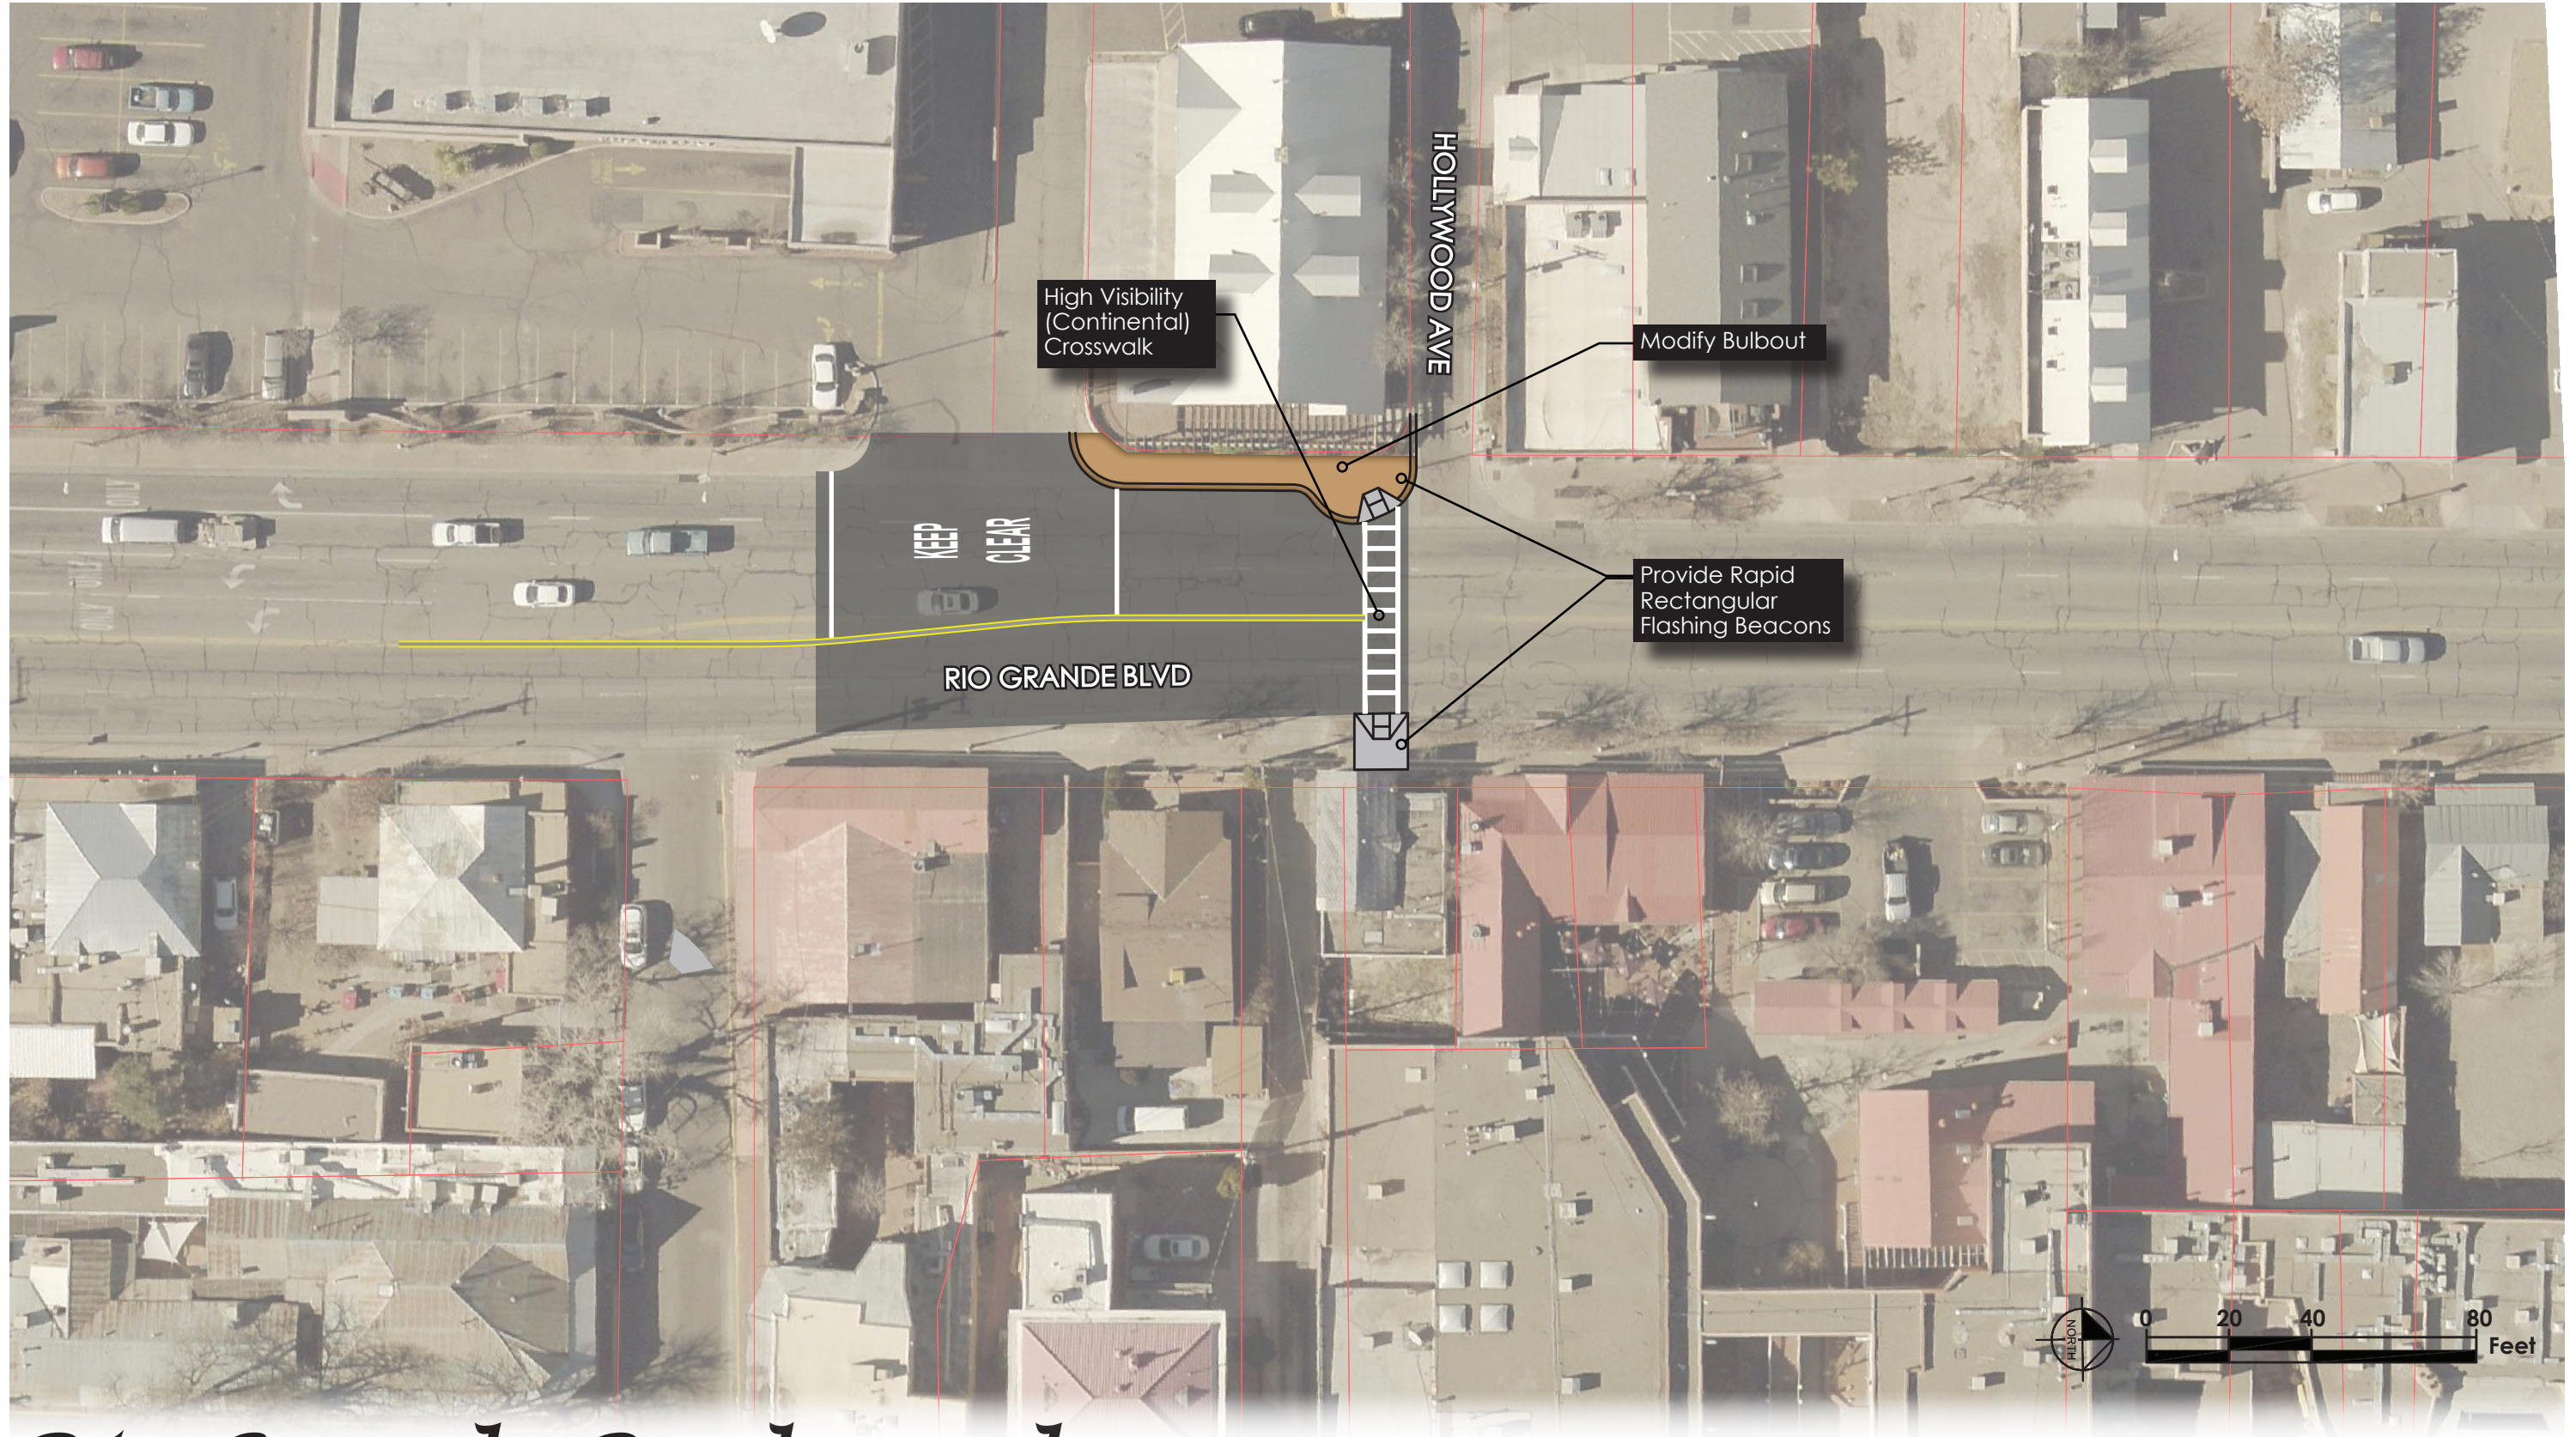

Rio Grande Boulevard Complete Street Concept Plan

Rio Grande Boulevard Complete Street Concept Plan

RIO GRANDE BOULEVARD AT MOUNTAIN ROAD - ALTERNATIVE 1

Rio Grande Boulevard Complete Street Concept Plan

RIO GRANDE BOULEVARD AT MOUNTAIN ROAD - ALTERNATIVE 2

Rio Grande Boulevard Complete Street Concept Plan

Rio Grande Boulevard Complete Street Concept Plan

Figure 6
RIO GRANDE BOULEVARD - RECOMMENDED FUTURE CROSS SECTION
ASPEN AVENUE TO MOUNTAIN ROAD

Rio Grande Boulevard Complete Street Concept Plan

Rio Grande Boulevard Complete Street Concept Plan

Rio Grande Boulevard Complete Street Concept Plan

Rio Grande Boulevard Complete Street Concept Plan

Provide channelization to enhance guidance for drivers

SAN PASQUALE AVE

CHACOMA PL

No Parking

STOP
CHACOMA PL

Rio Grande Boulevard Complete Street Concept Plan