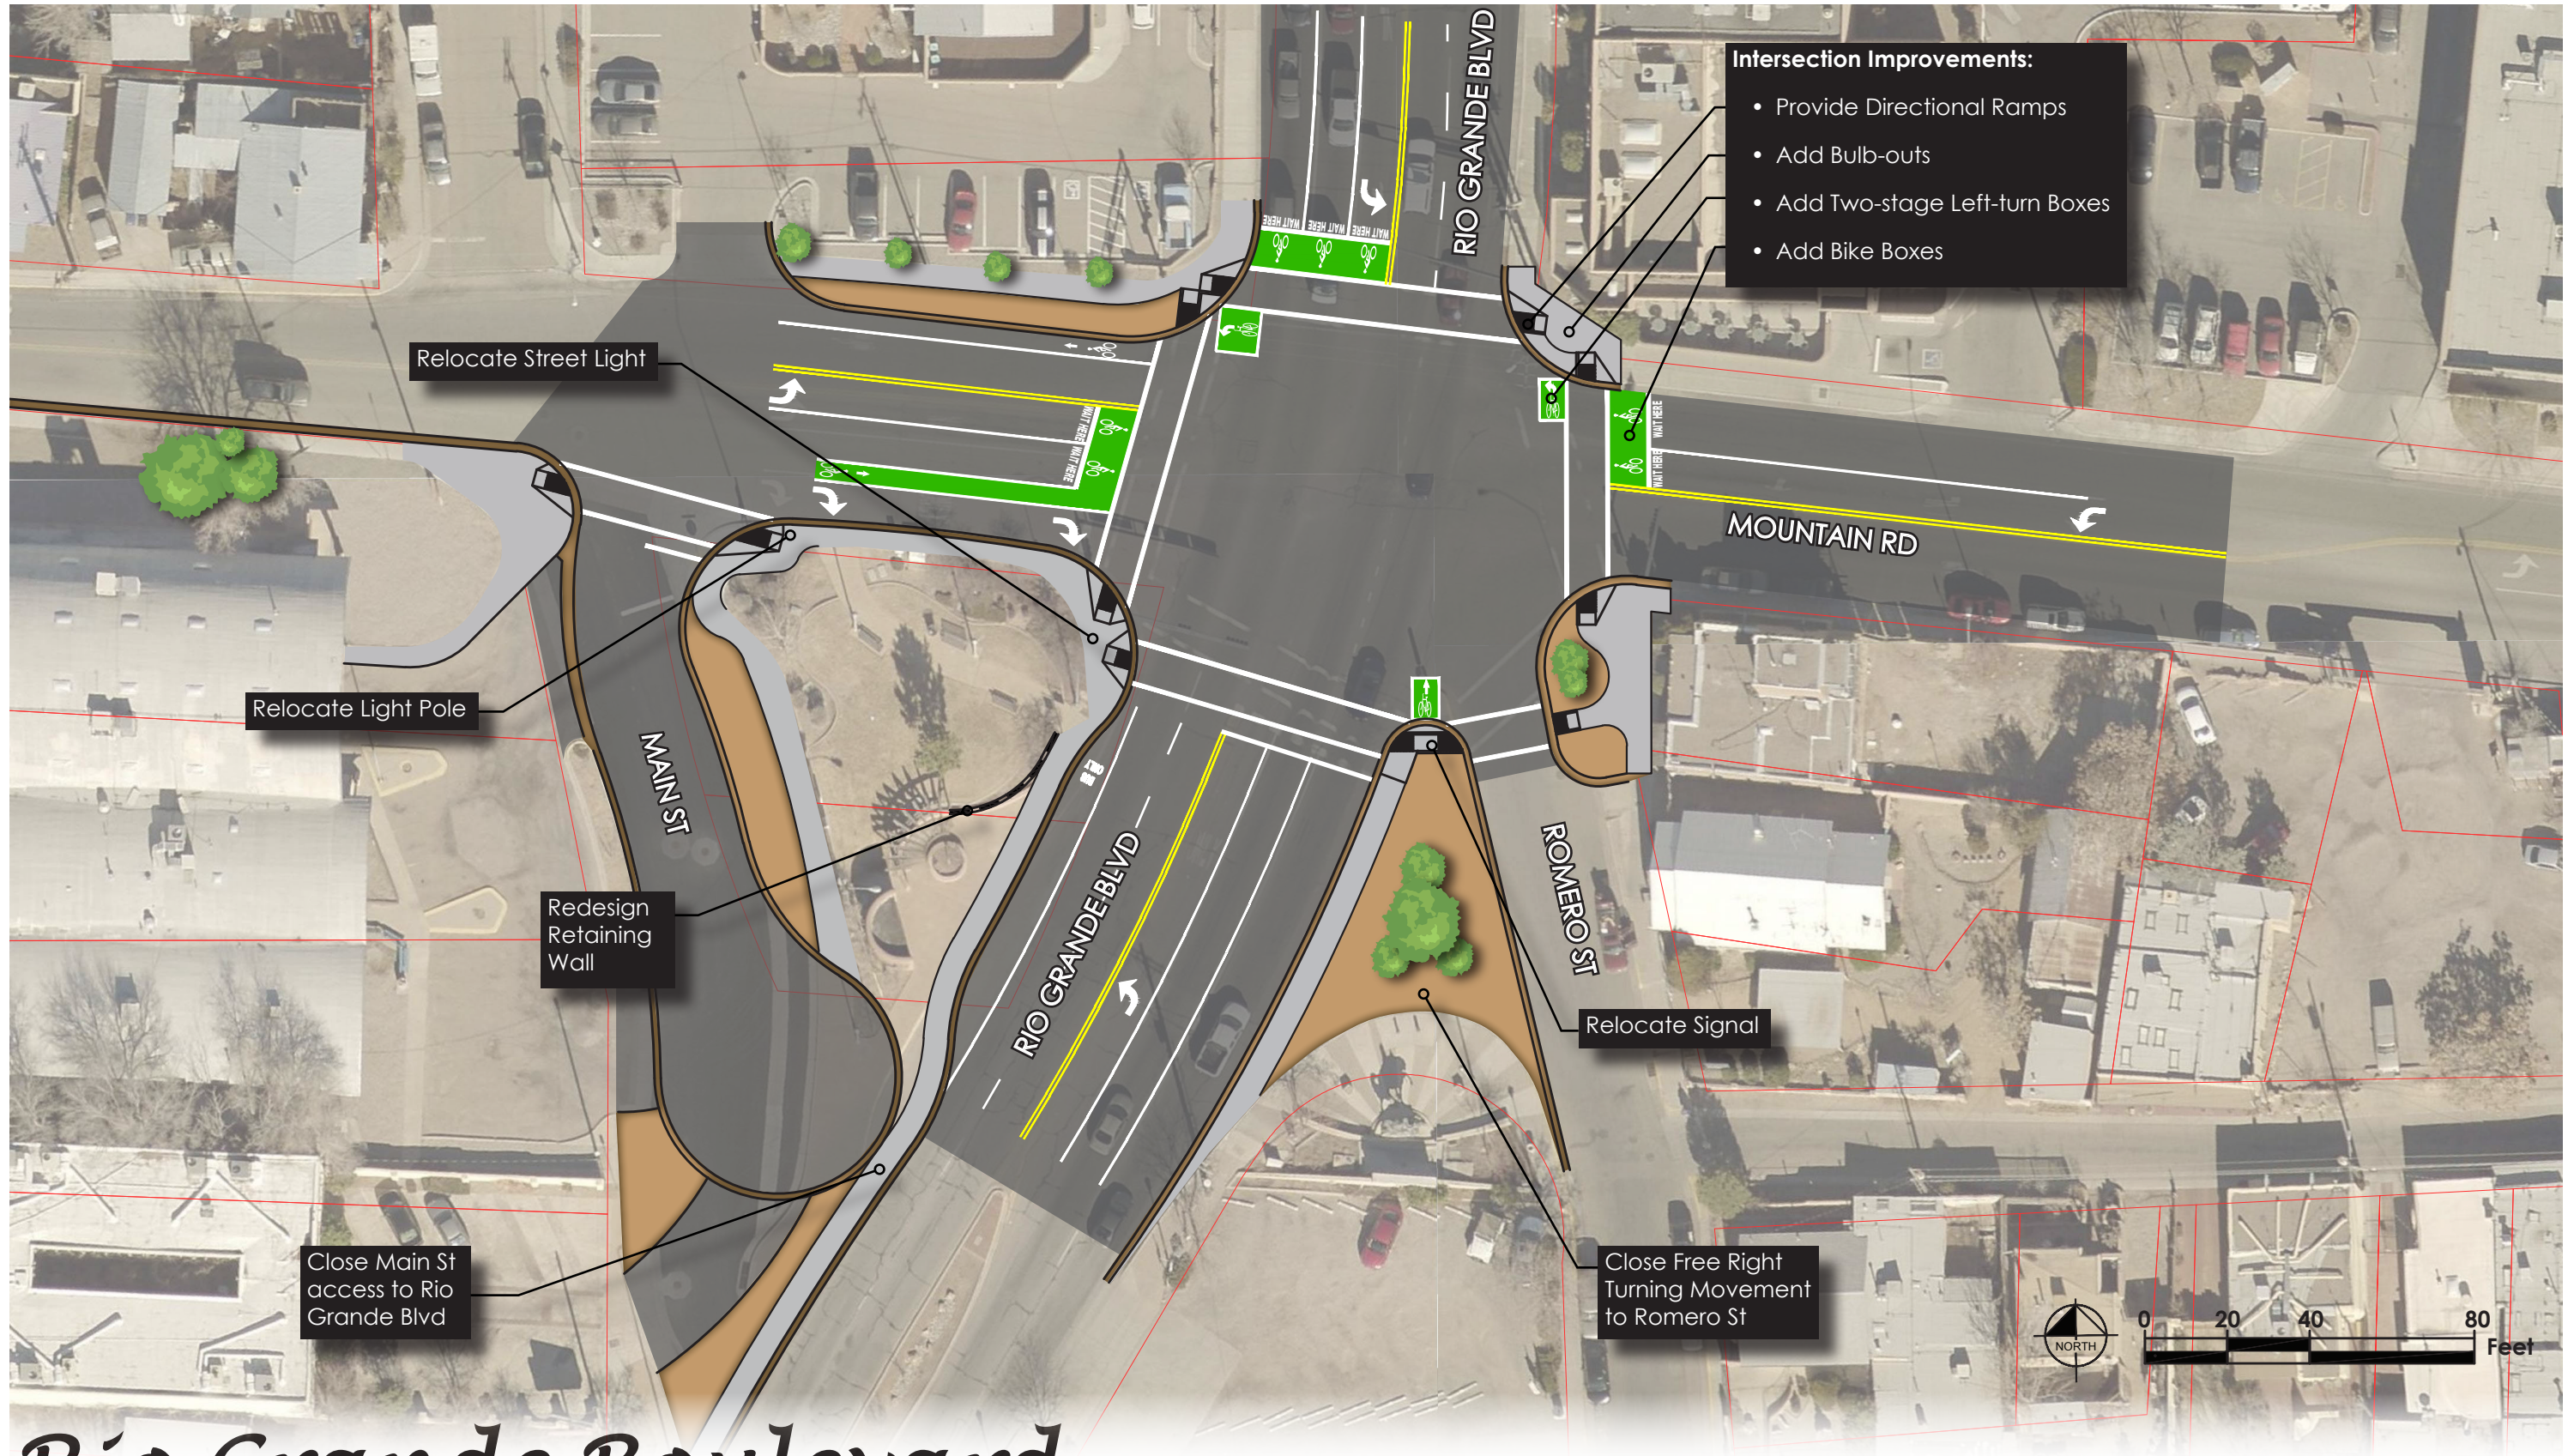

Rio Grande Boulevard Complete Street Concept Plan

Rio Grande Boulevard Complete Street Concept Plan

RIO GRANDE BOULEVARD AT MOUNTAIN ROAD - ALTERNATIVE 1

Rio Grande Boulevard Complete Street Concept Plan

RIO GRANDE BOULEVARD AT MOUNTAIN ROAD - ALTERNATIVE 2

Rio Grande Boulevard Complete Street Concept Plan

Rio Grande Boulevard Complete Street Concept Plan

Figure 6
RIO GRANDE BOULEVARD - RECOMMENDED FUTURE CROSS SECTION
ASPEN AVENUE TO MOUNTAIN ROAD

Rio Grande Boulevard Complete Street Concept Plan

Rio Grande Boulevard Complete Street Concept Plan

Rio Grande Boulevard Complete Street Concept Plan

Rio Grande Boulevard Complete Street Concept Plan

Provide channelization to enhance guidance for drivers

SAN PASQUALE AVE

CHACOMA PL

No Parking

STOP
CHACOMA PL

Rio Grande Boulevard Complete Street Concept Plan