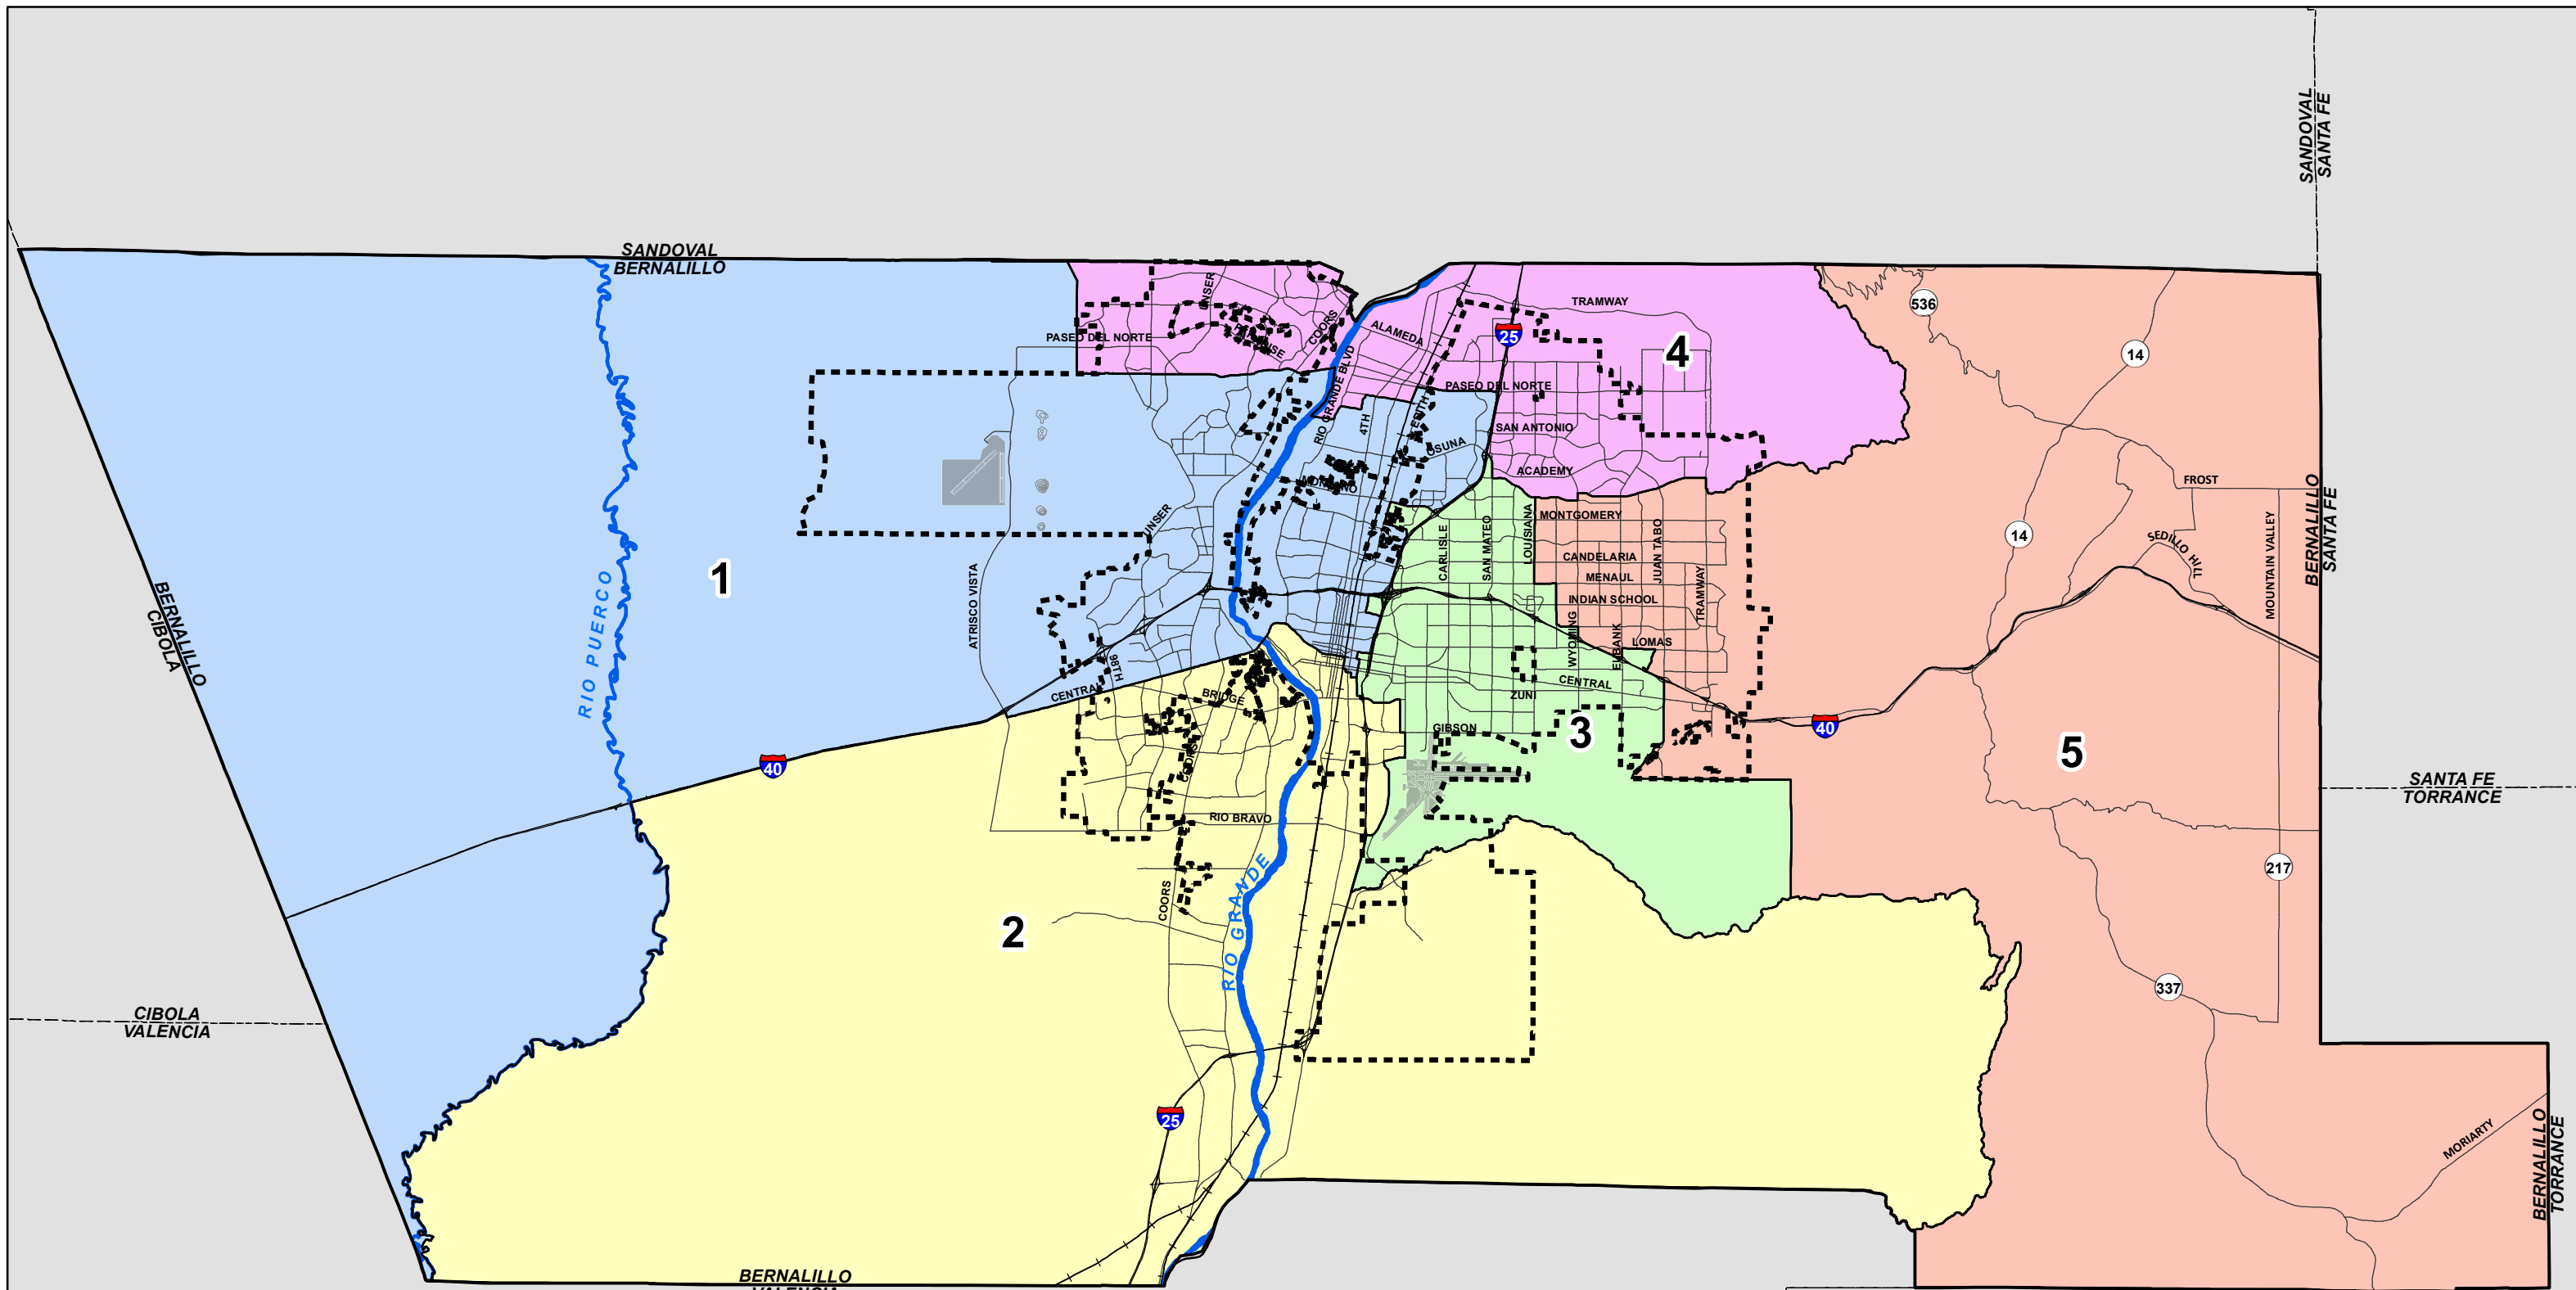

Bernalillo County Commission Districts

0 2.5 5 10 Miles

Legend

 Albuquerque City Limits

Bernalillo County Commission Districts

- | | | | |
|---|---|---|---|
|  | 1 |  | 4 |
|  | 2 |  | 5 |
|  | 3 | | |

VALENCIA
TORRANCE

County Commission District data are maintained by Bernalillo County GIS.

Printed: 6/16/2014